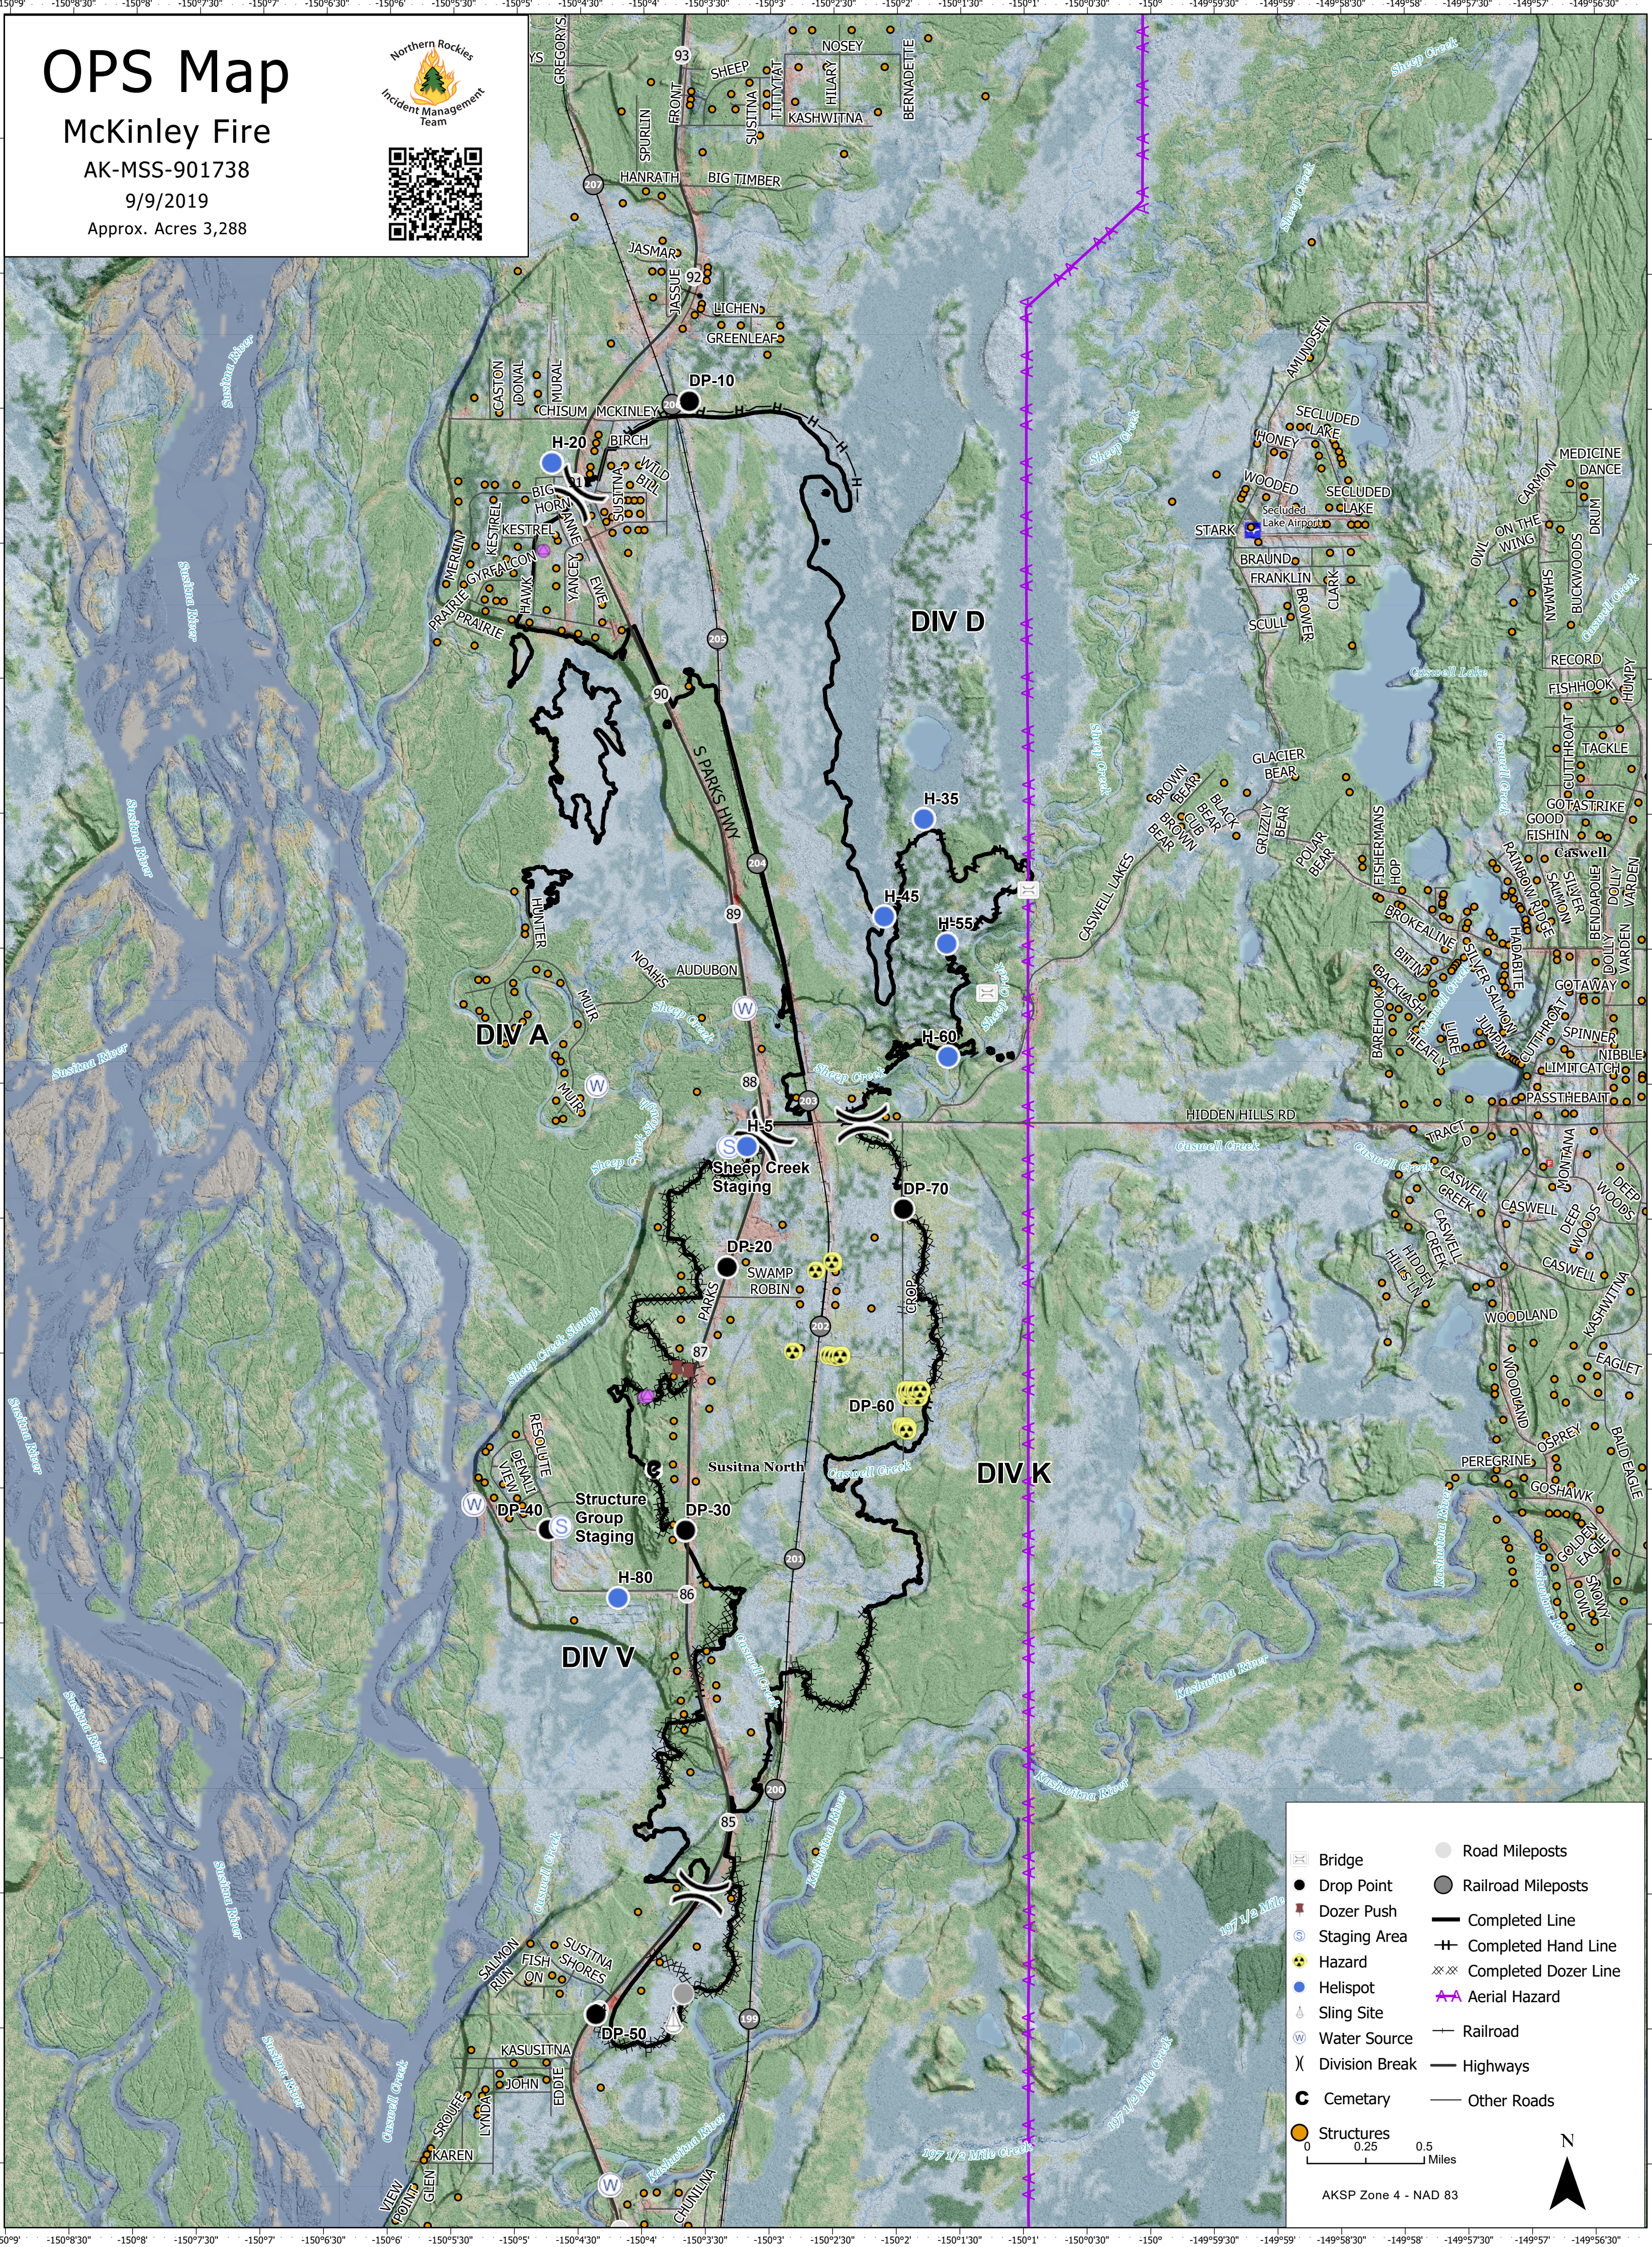

# OPS Map

## McKinley Fire

AK-MSS-901738

9/9/2019

Approx. Acres 3,288

Bridge	Road Mileposts
Drop Point	Railroad Mileposts
Dozer Push	Completed Line
Staging Area	Completed Hand Line
Hazard	Completed Dozer Line
Helispot	Aerial Hazard
Sling Site	Railroad
Water Source	Highways
Division Break	Other Roads
Cemetery	
Structures	

0 0.25 0.5 Miles

AKSP Zone 4 - NAD 83