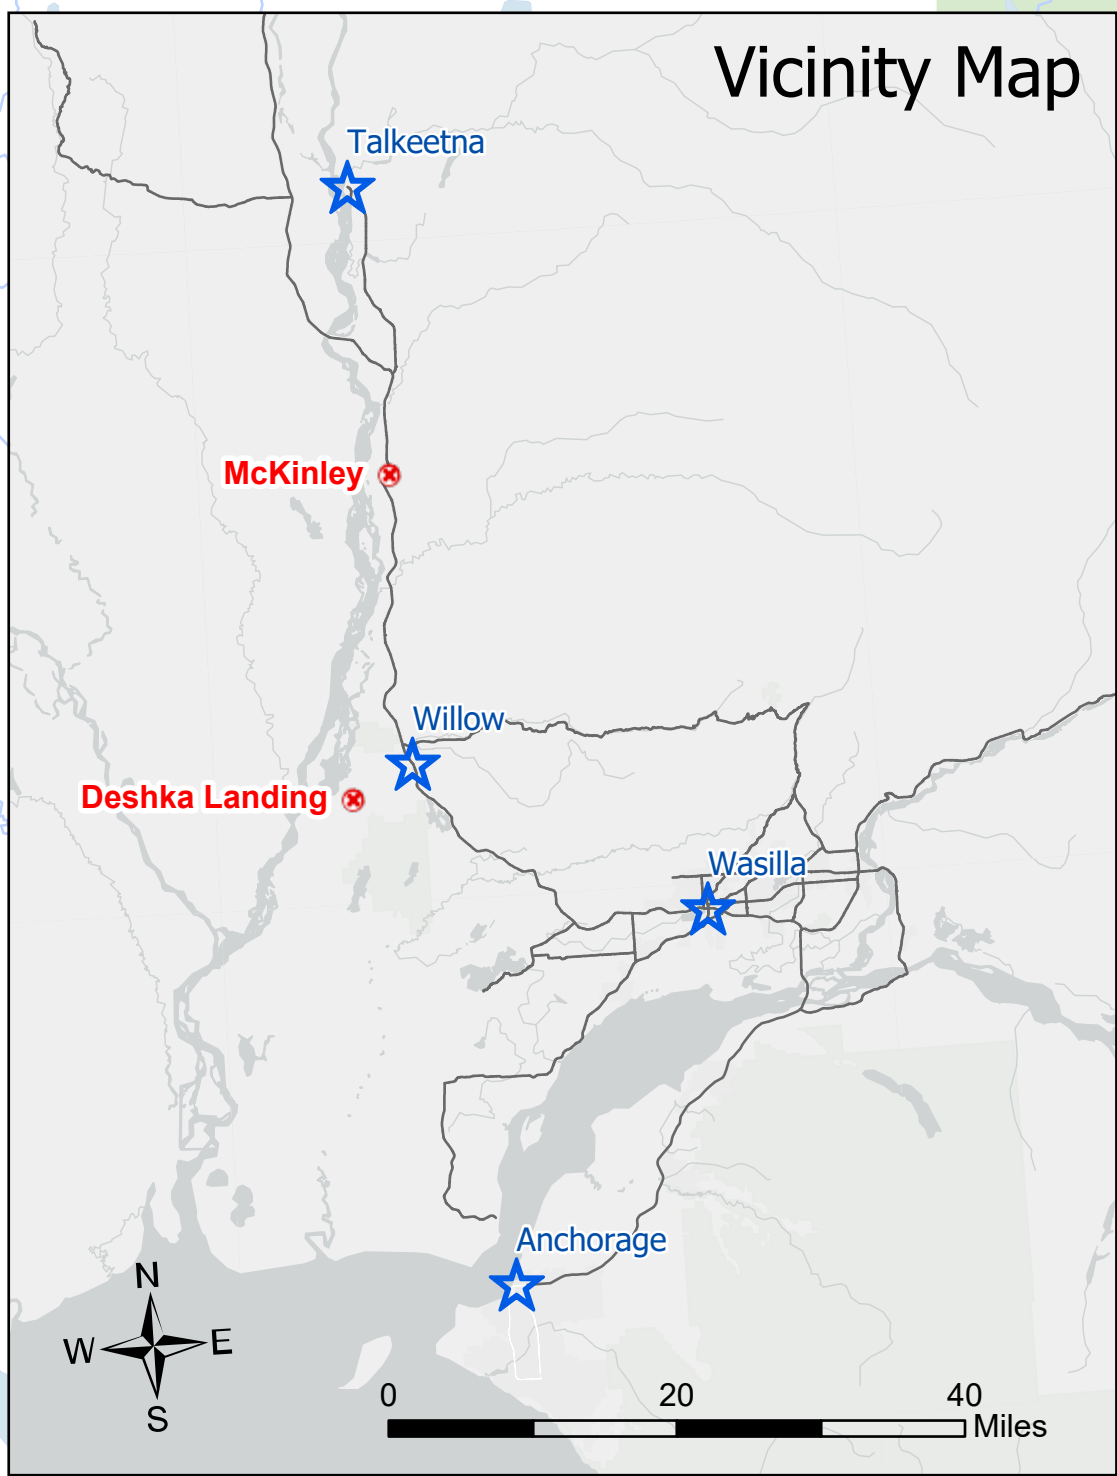

McKinley Fire & Deshka Landing Fire

09/10/2019

-  Airstrip or Airport
-  Incident Command Post
-  Mileposts
-  Airstrip or Airport
-  Incident Command Post
-  DNR and AD F&G Closure Area
-  State Park Closure Area
-  Wildfire Daily Fire Perimeter

0 2 4 Miles

Spatial Reference
NAD 1983 StatePlane Alaska 4 FIPS 5004 Feet