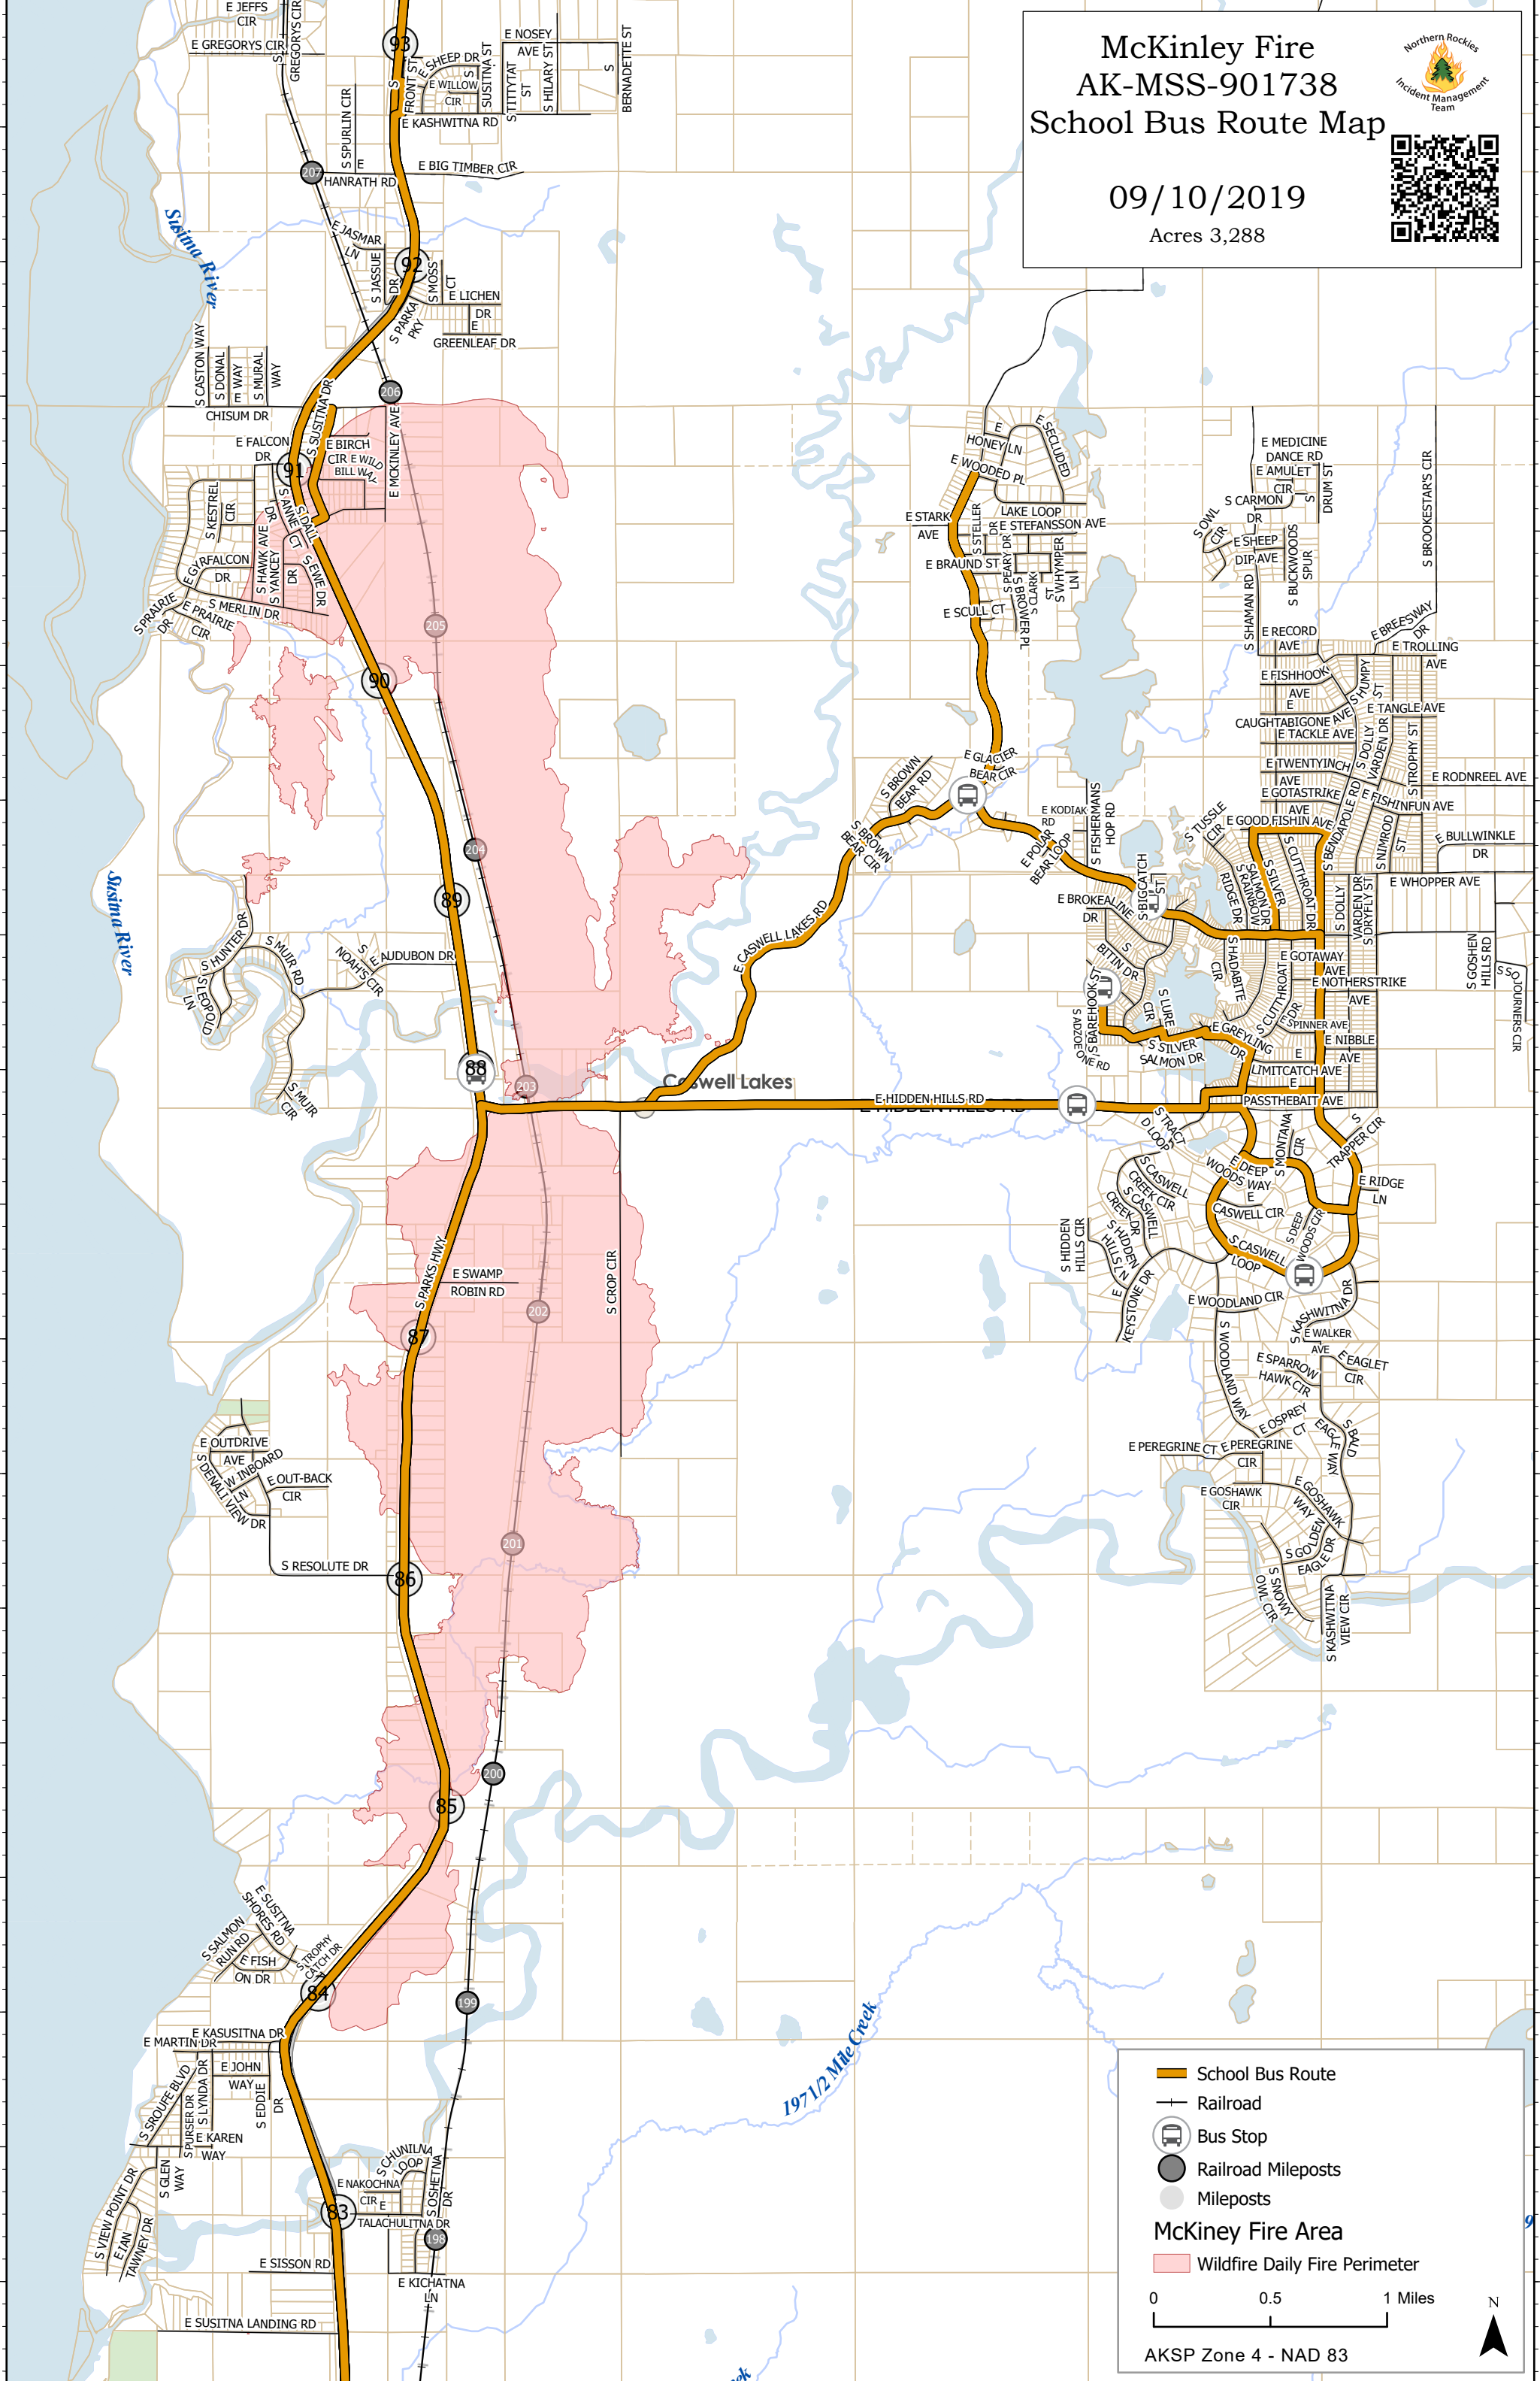

McKinley Fire AK-MSS-901738 School Bus Route Map

09/10/2019

Acres 3,288

- School Bus Route
- Railroad
- Bus Stop
- Railroad Mileposts
- Mileposts

McKinley Fire Area

- Wildfire Daily Fire Perimeter

0 0.5 1 Miles

AKSP Zone 4 - NAD 83