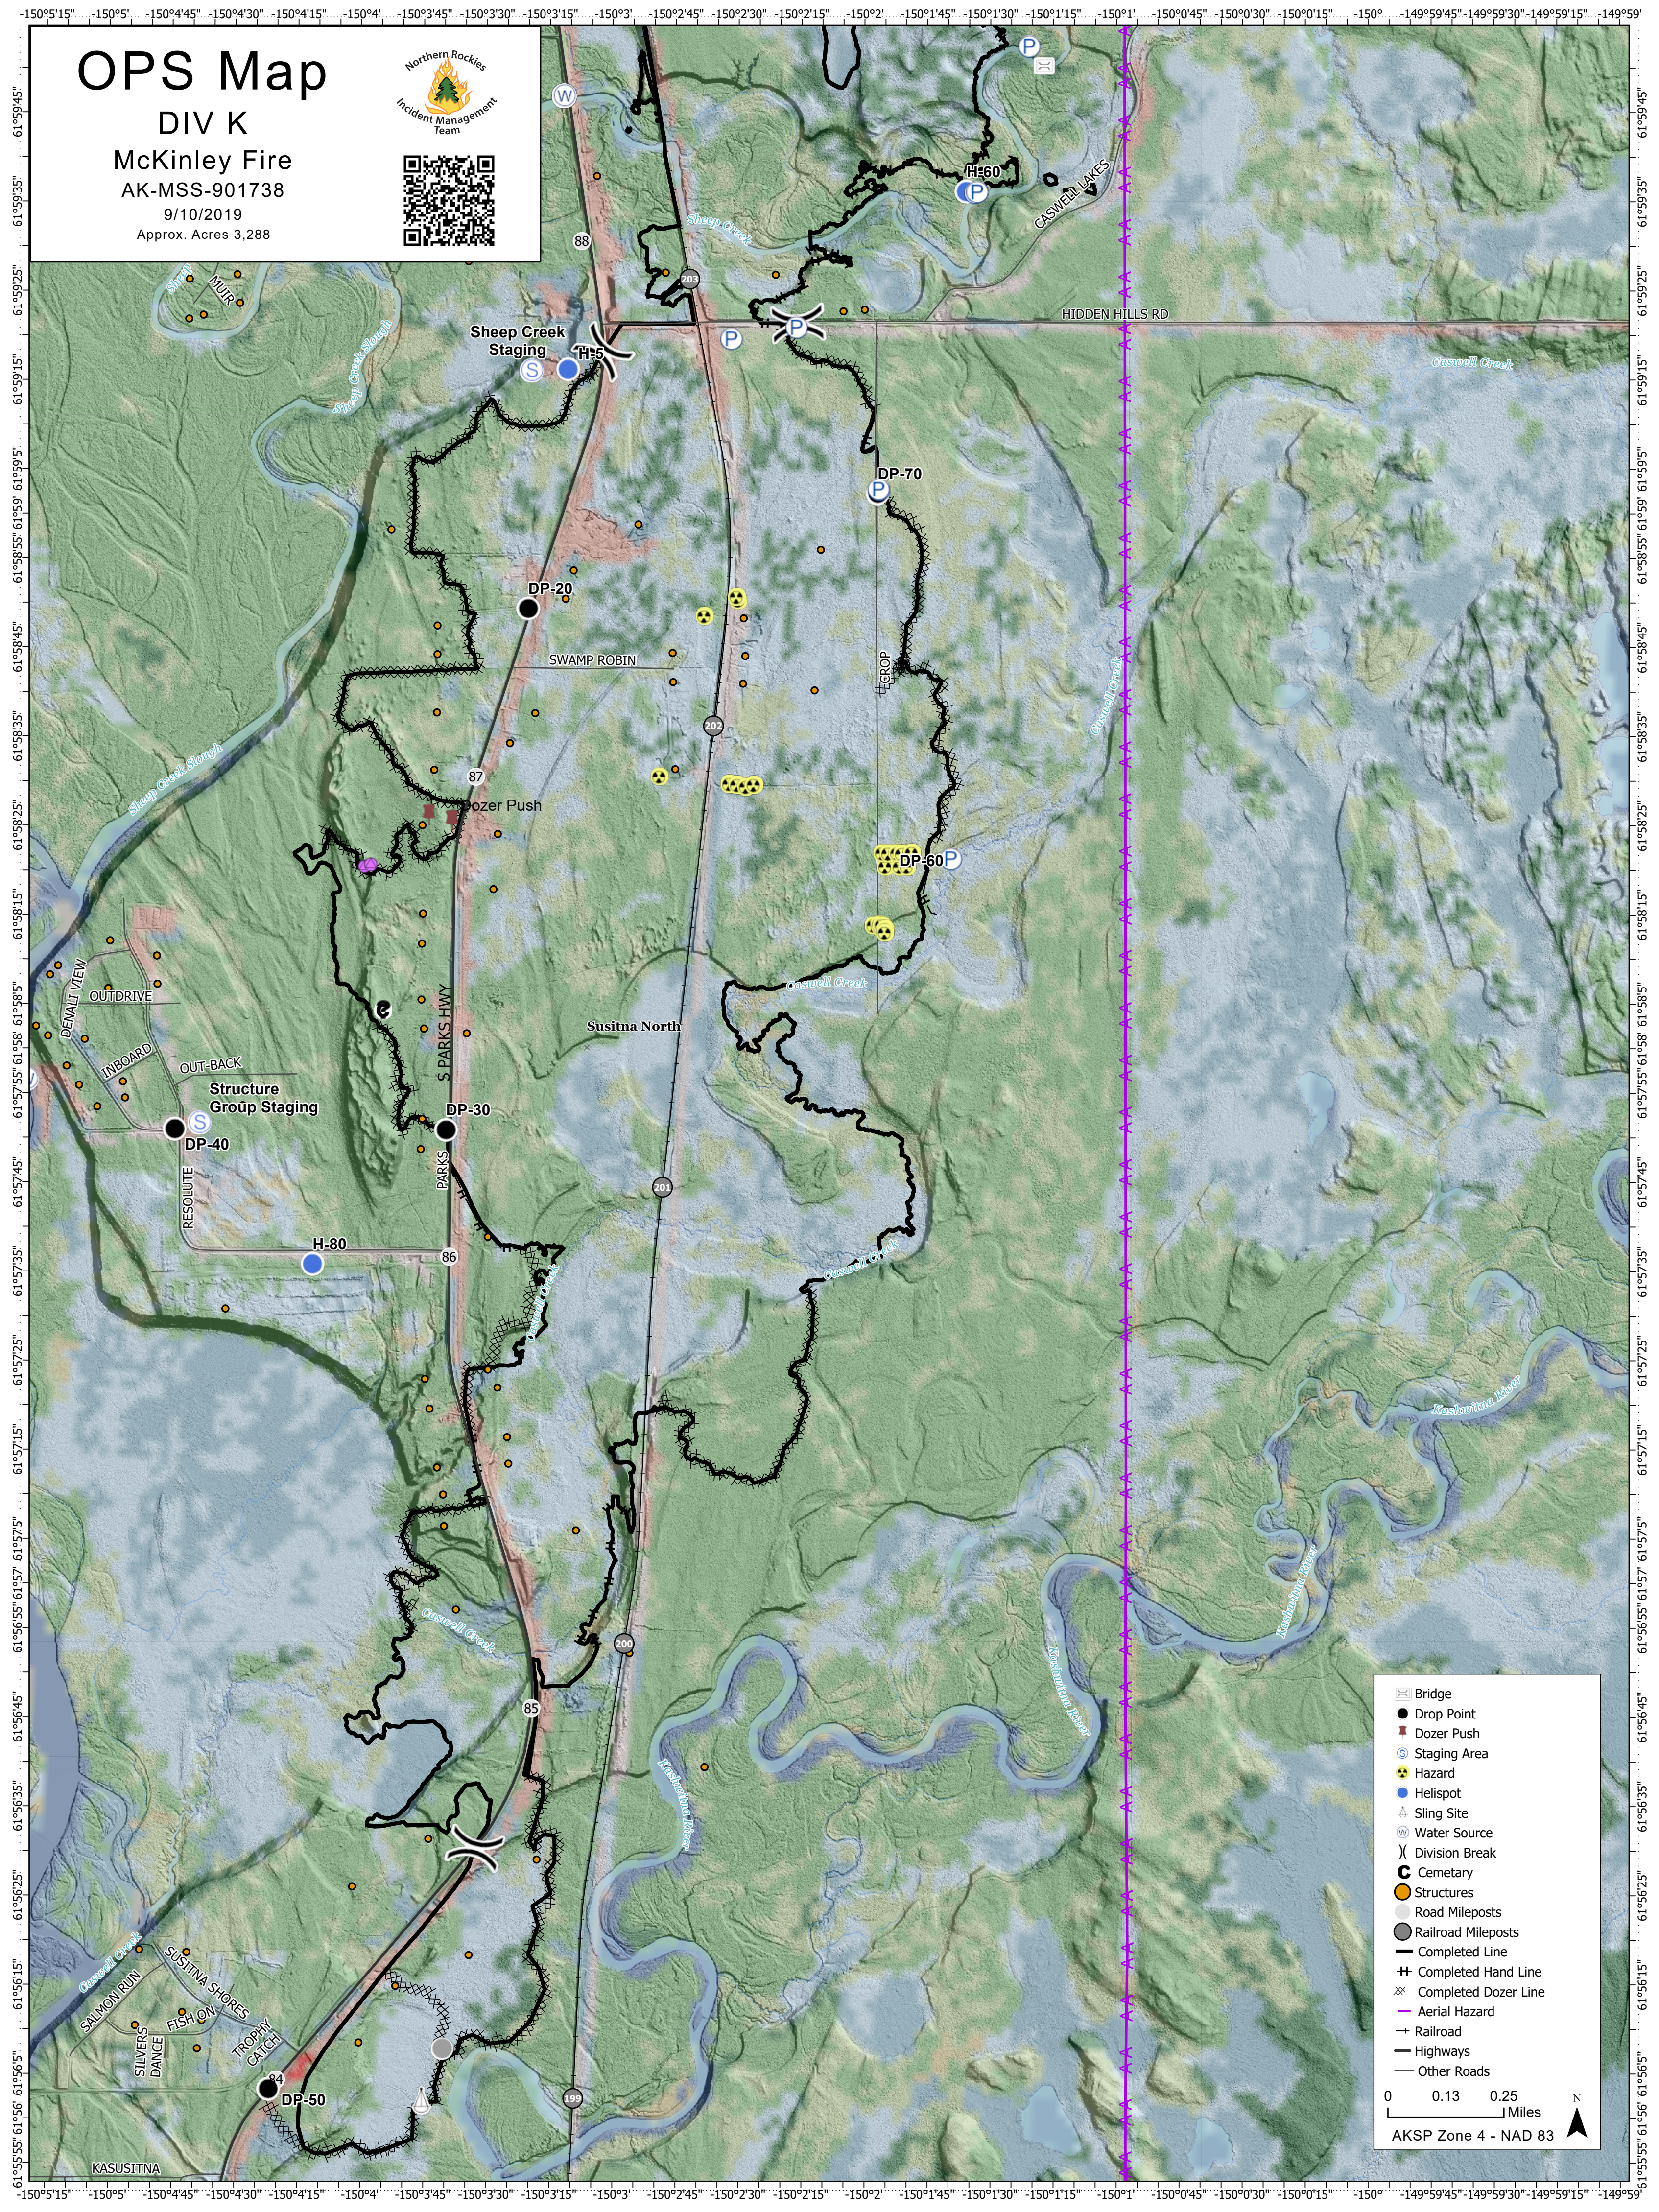

# OPS Map

DIV K

McKinley Fire  
AK-MSS-901738

9/10/2019

Approx. Acres 3,288

	Bridge
	Drop Point
	Dozer Push
	Staging Area
	Hazard
	Helispot
	Sling Site
	Water Source
	Division Break
	Cemetery
	Structures
	Road Mileposts
	Railroad Mileposts
	Completed Line
	Completed Hand Line
	Completed Dozer Line
	Aerial Hazard
	Railroad
	Highways
	Other Roads

0 0.13 0.25 Miles

AKSP Zone 4 - NAD 83