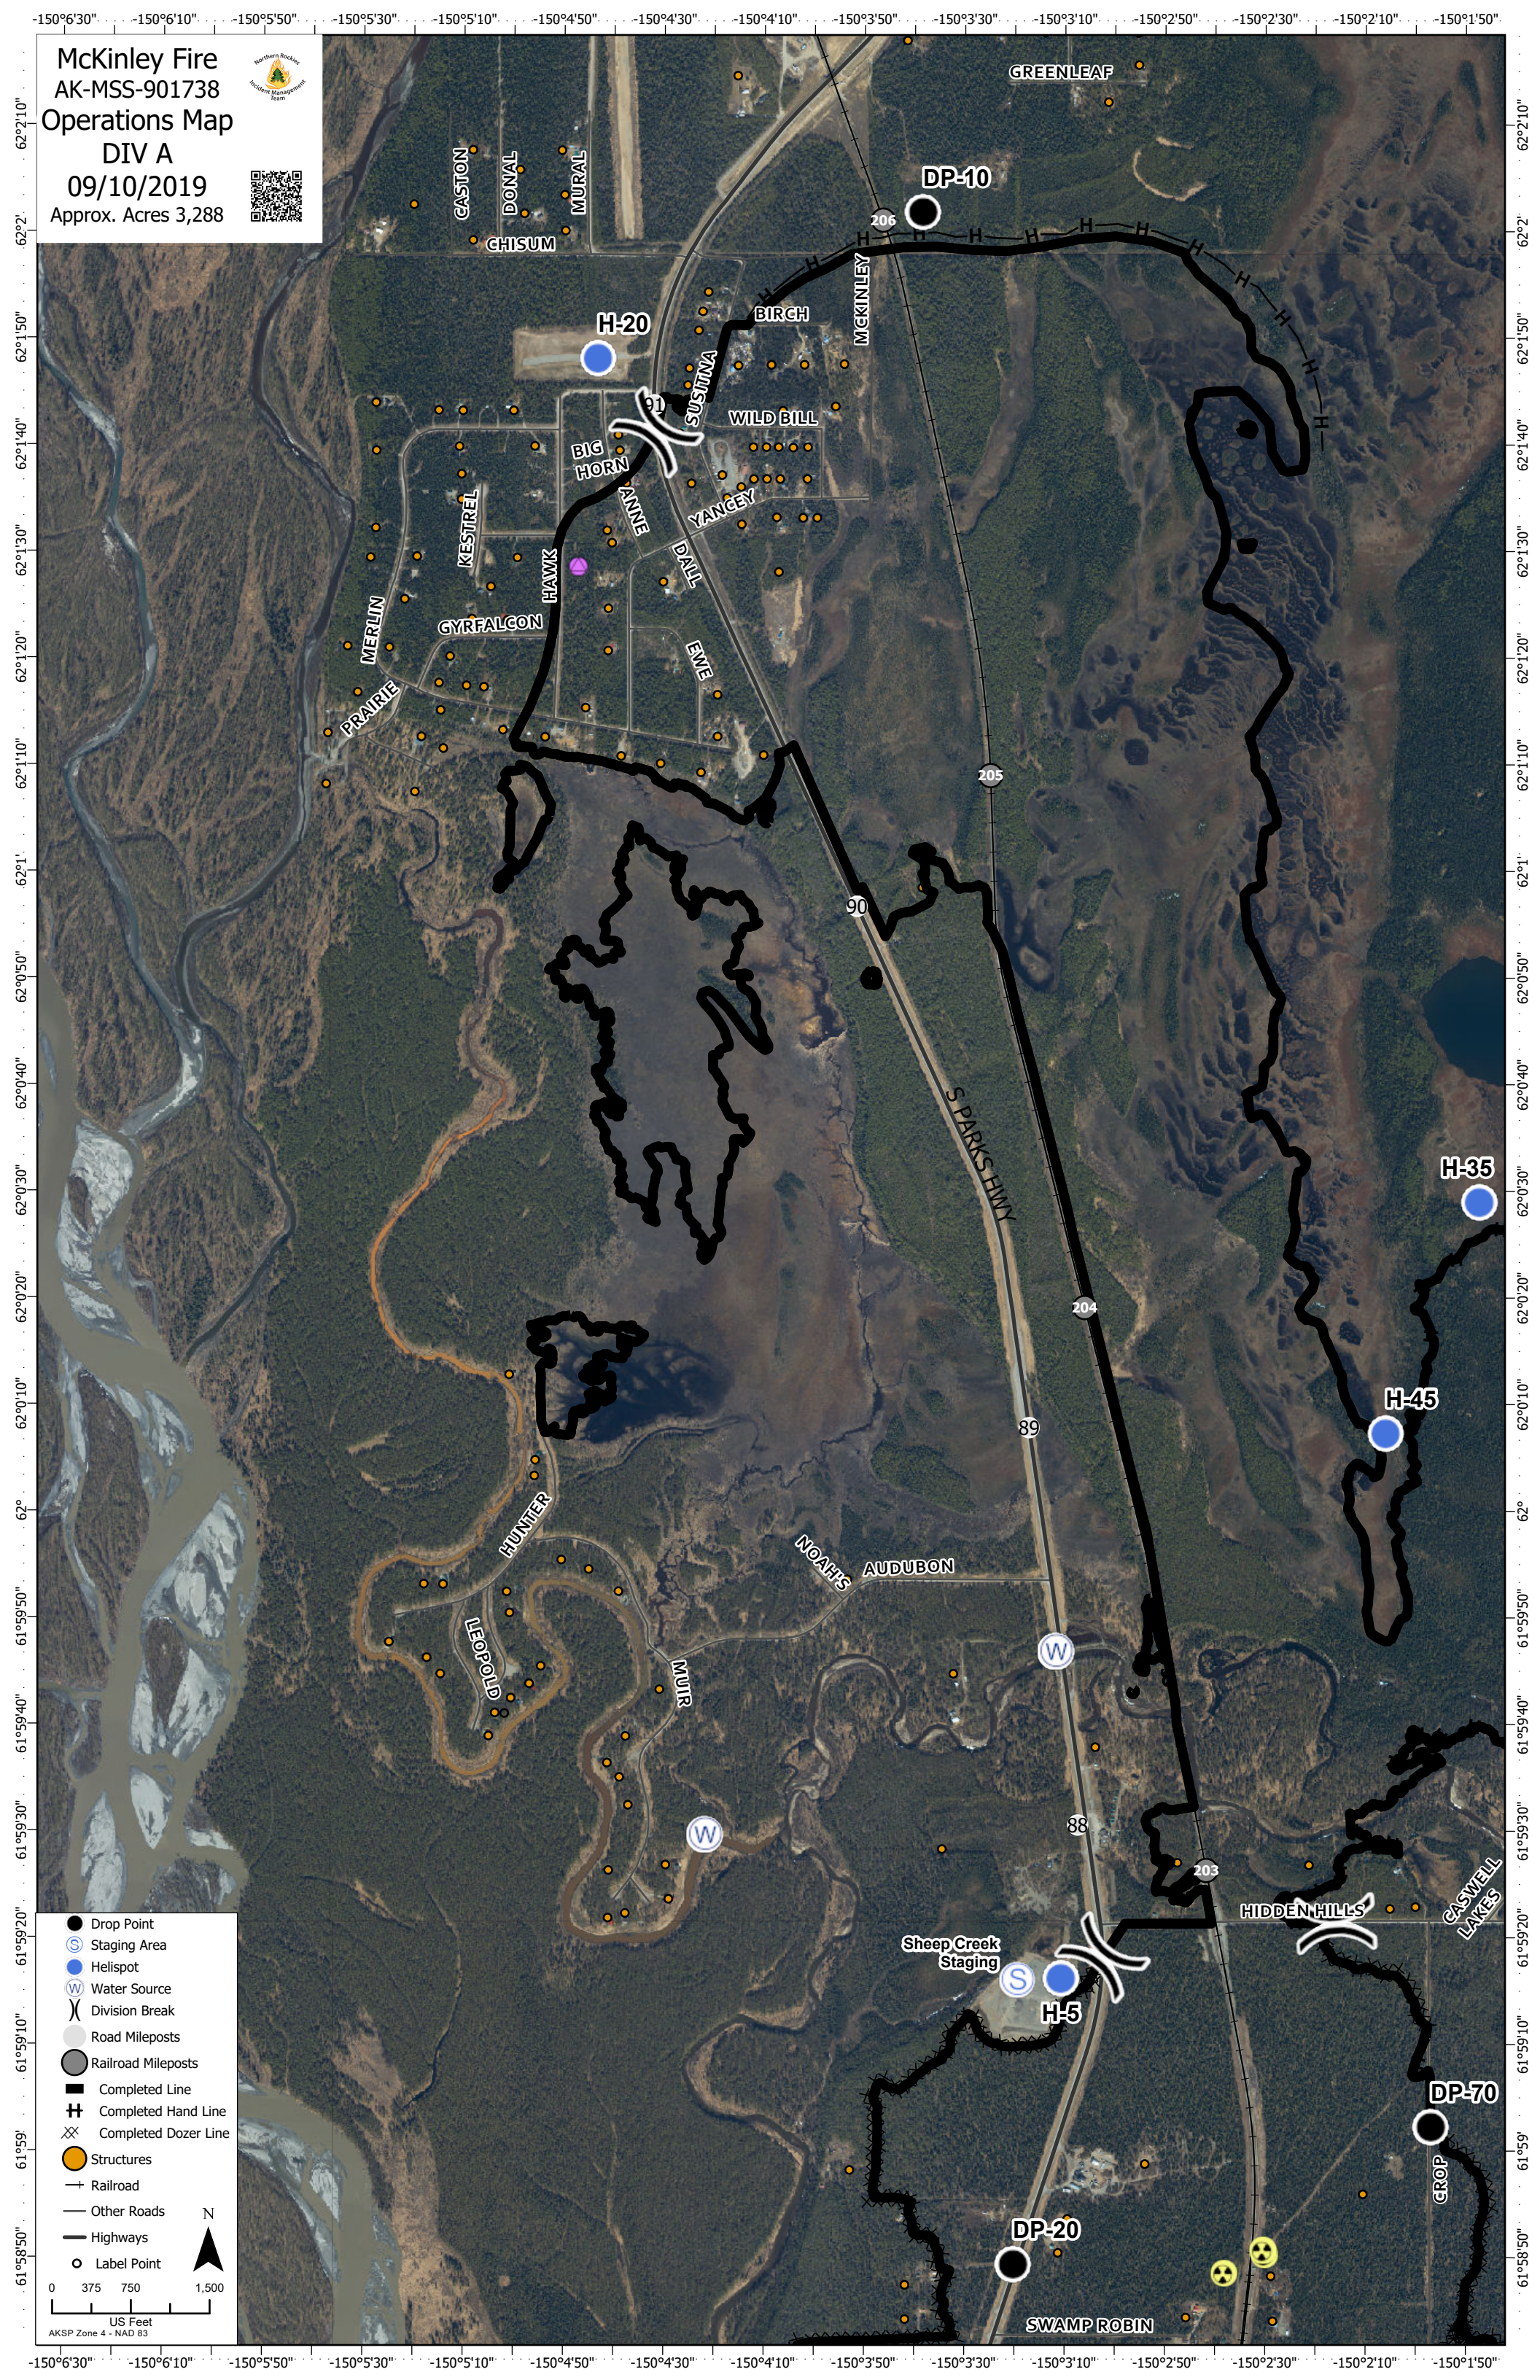

McKinley Fire
 AK-MSS-901738
 Operations Map
 DIV A
 09/10/2019
 Approx. Acres 3,288

- Drop Point
- Ⓢ Staging Area
- Helispot
- Ⓜ Water Source
- ⌘ Division Break
- Road Mileposts
- Railroad Mileposts
- Completed Line
- ⊕ Completed Hand Line
- ⊗ Completed Dozer Line
- Structures
- Railroad
- Other Roads
- Highways
- Label Point

0 375 750 1,500
 US Feet
 AKSP Zone 4 - NAD 83