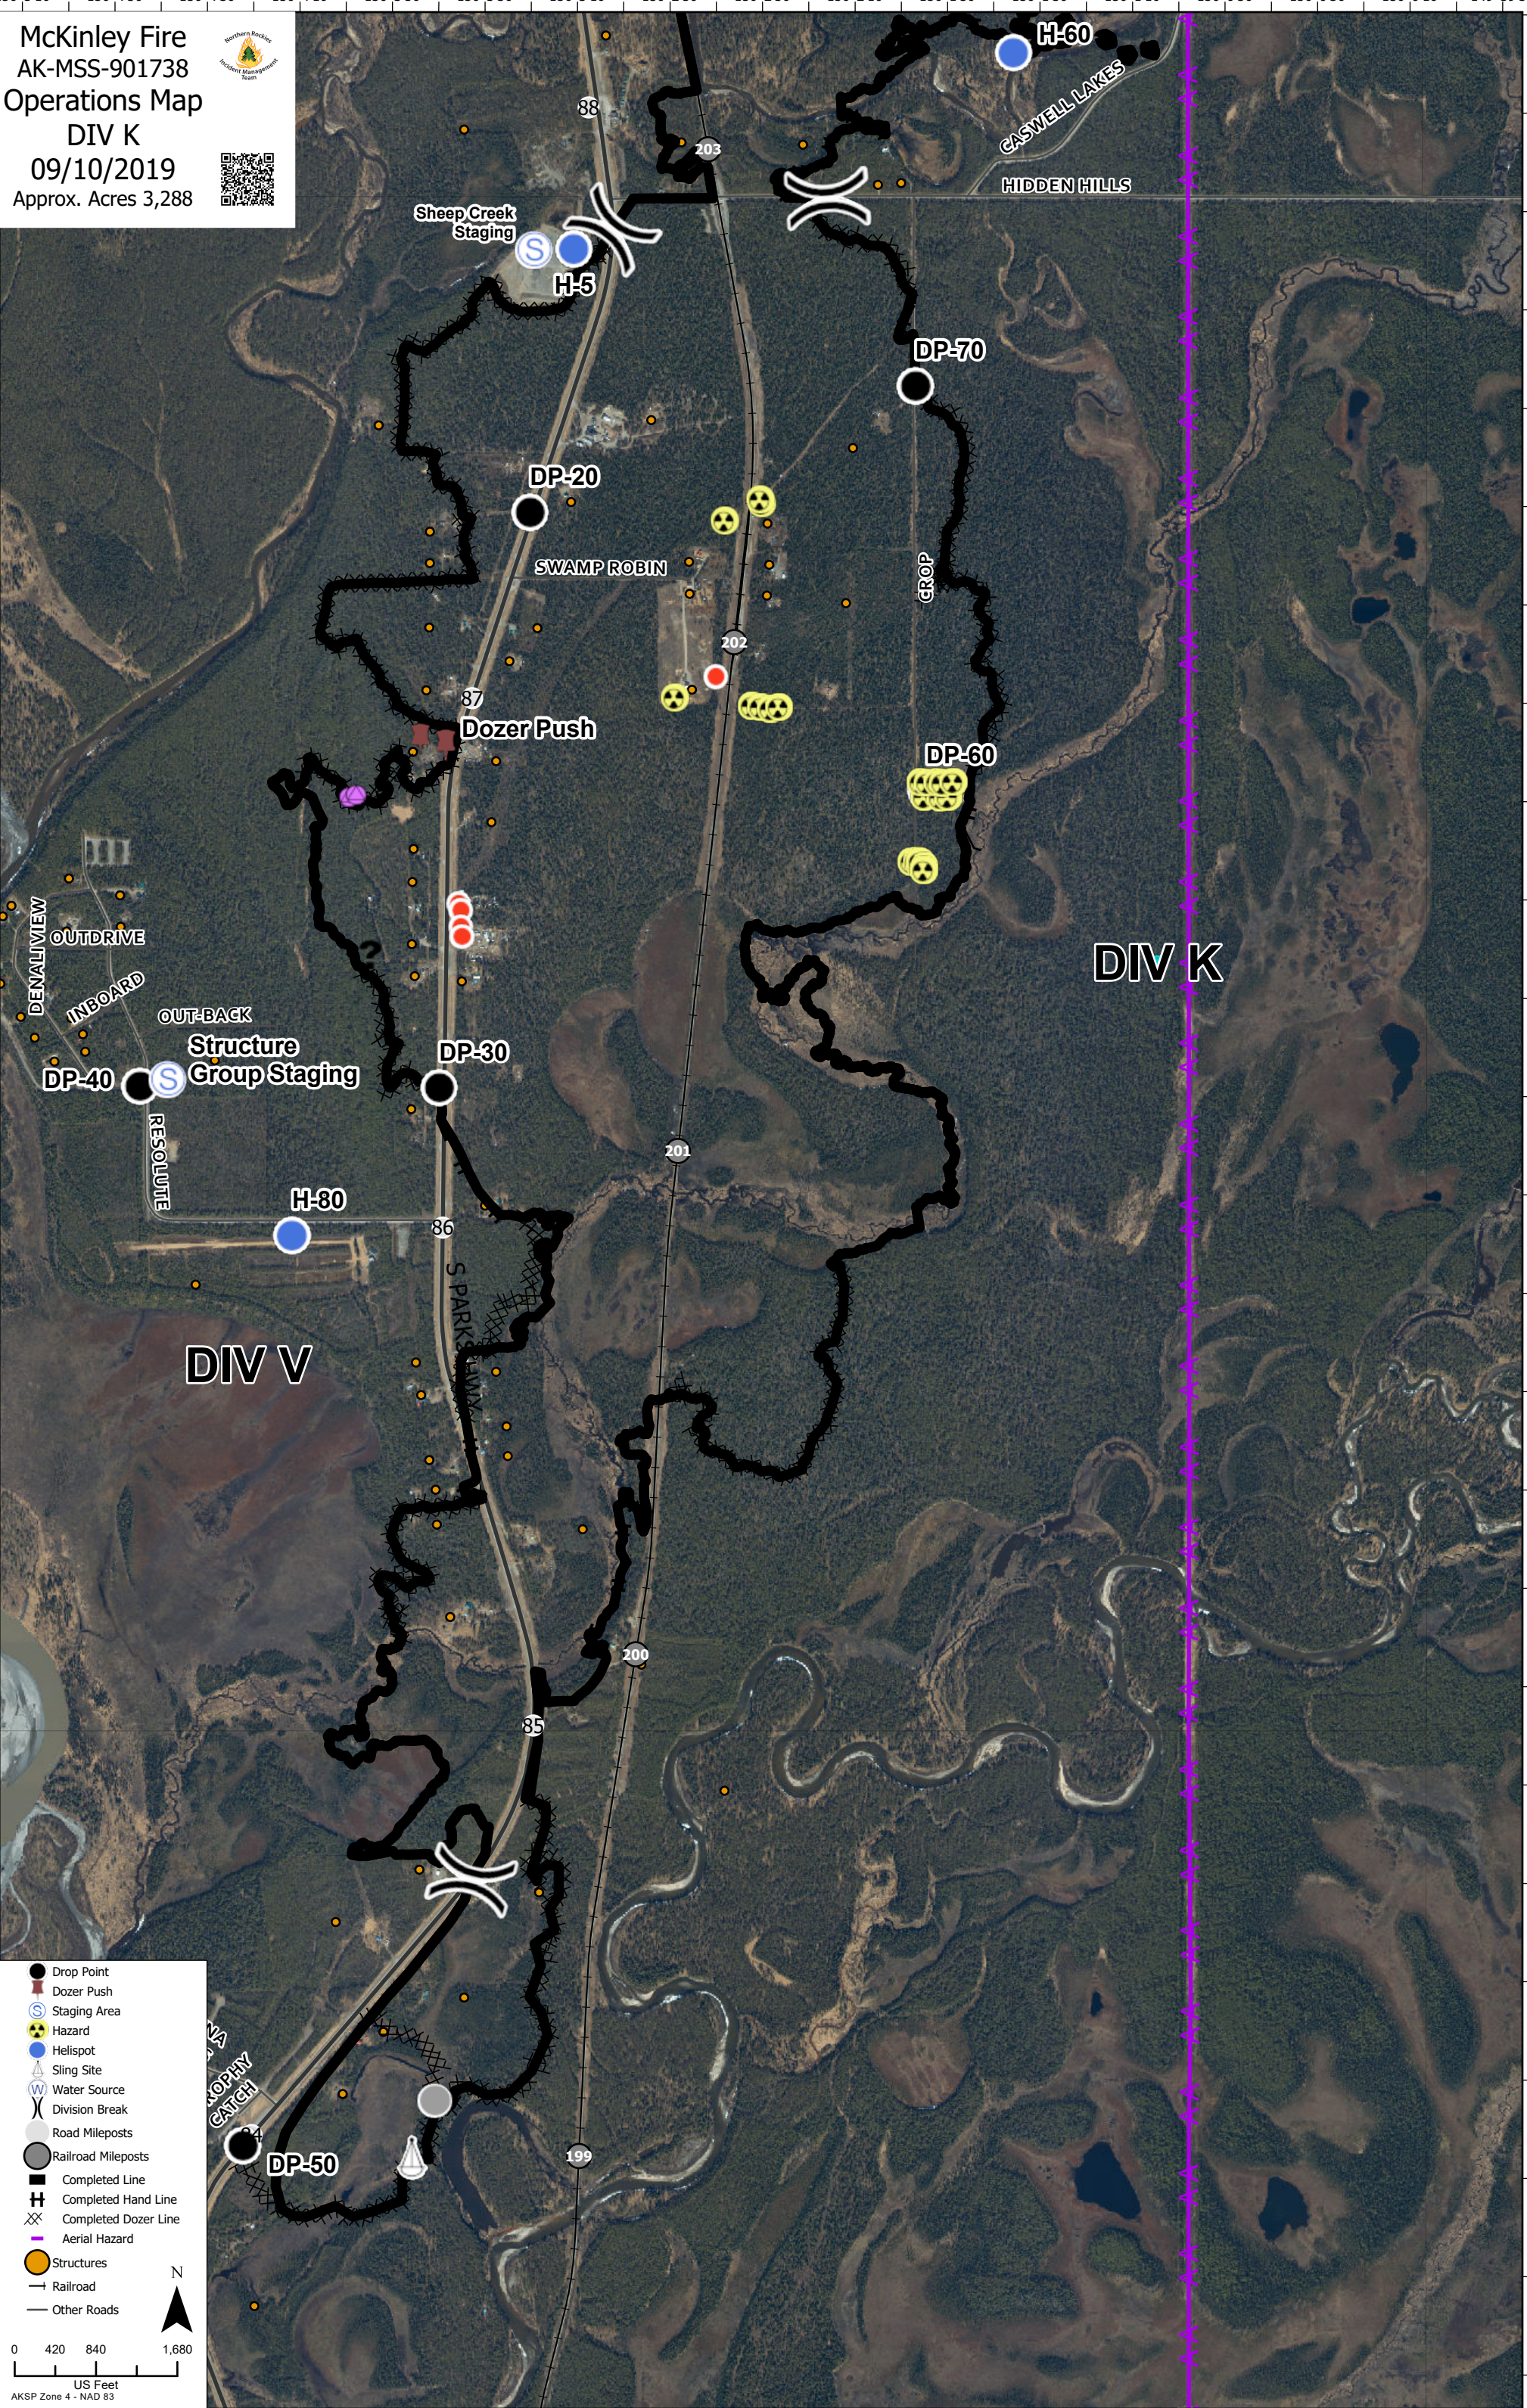

McKinley Fire  
 AK-MSS-901738  
 Operations Map  
 DIV K  
 09/10/2019  
 Approx. Acres 3,288

**Legend**

- Drop Point
- Dozer Push
- ⊙ Staging Area
- ☢ Hazard
- Helispot
- △ Sling Site
- W Water Source
- X Division Break
- Road Mileposts
- Railroad Mileposts
- ▬ Completed Line
- H Completed Hand Line
- ⊗ Completed Dozer Line
- ⚡ Aerial Hazard
- Structures
- Railroad
- Other Roads

0 420 840 1,680  
 US Feet  
 AKSP Zone 4 - NAD 83

DIV V

DIV K