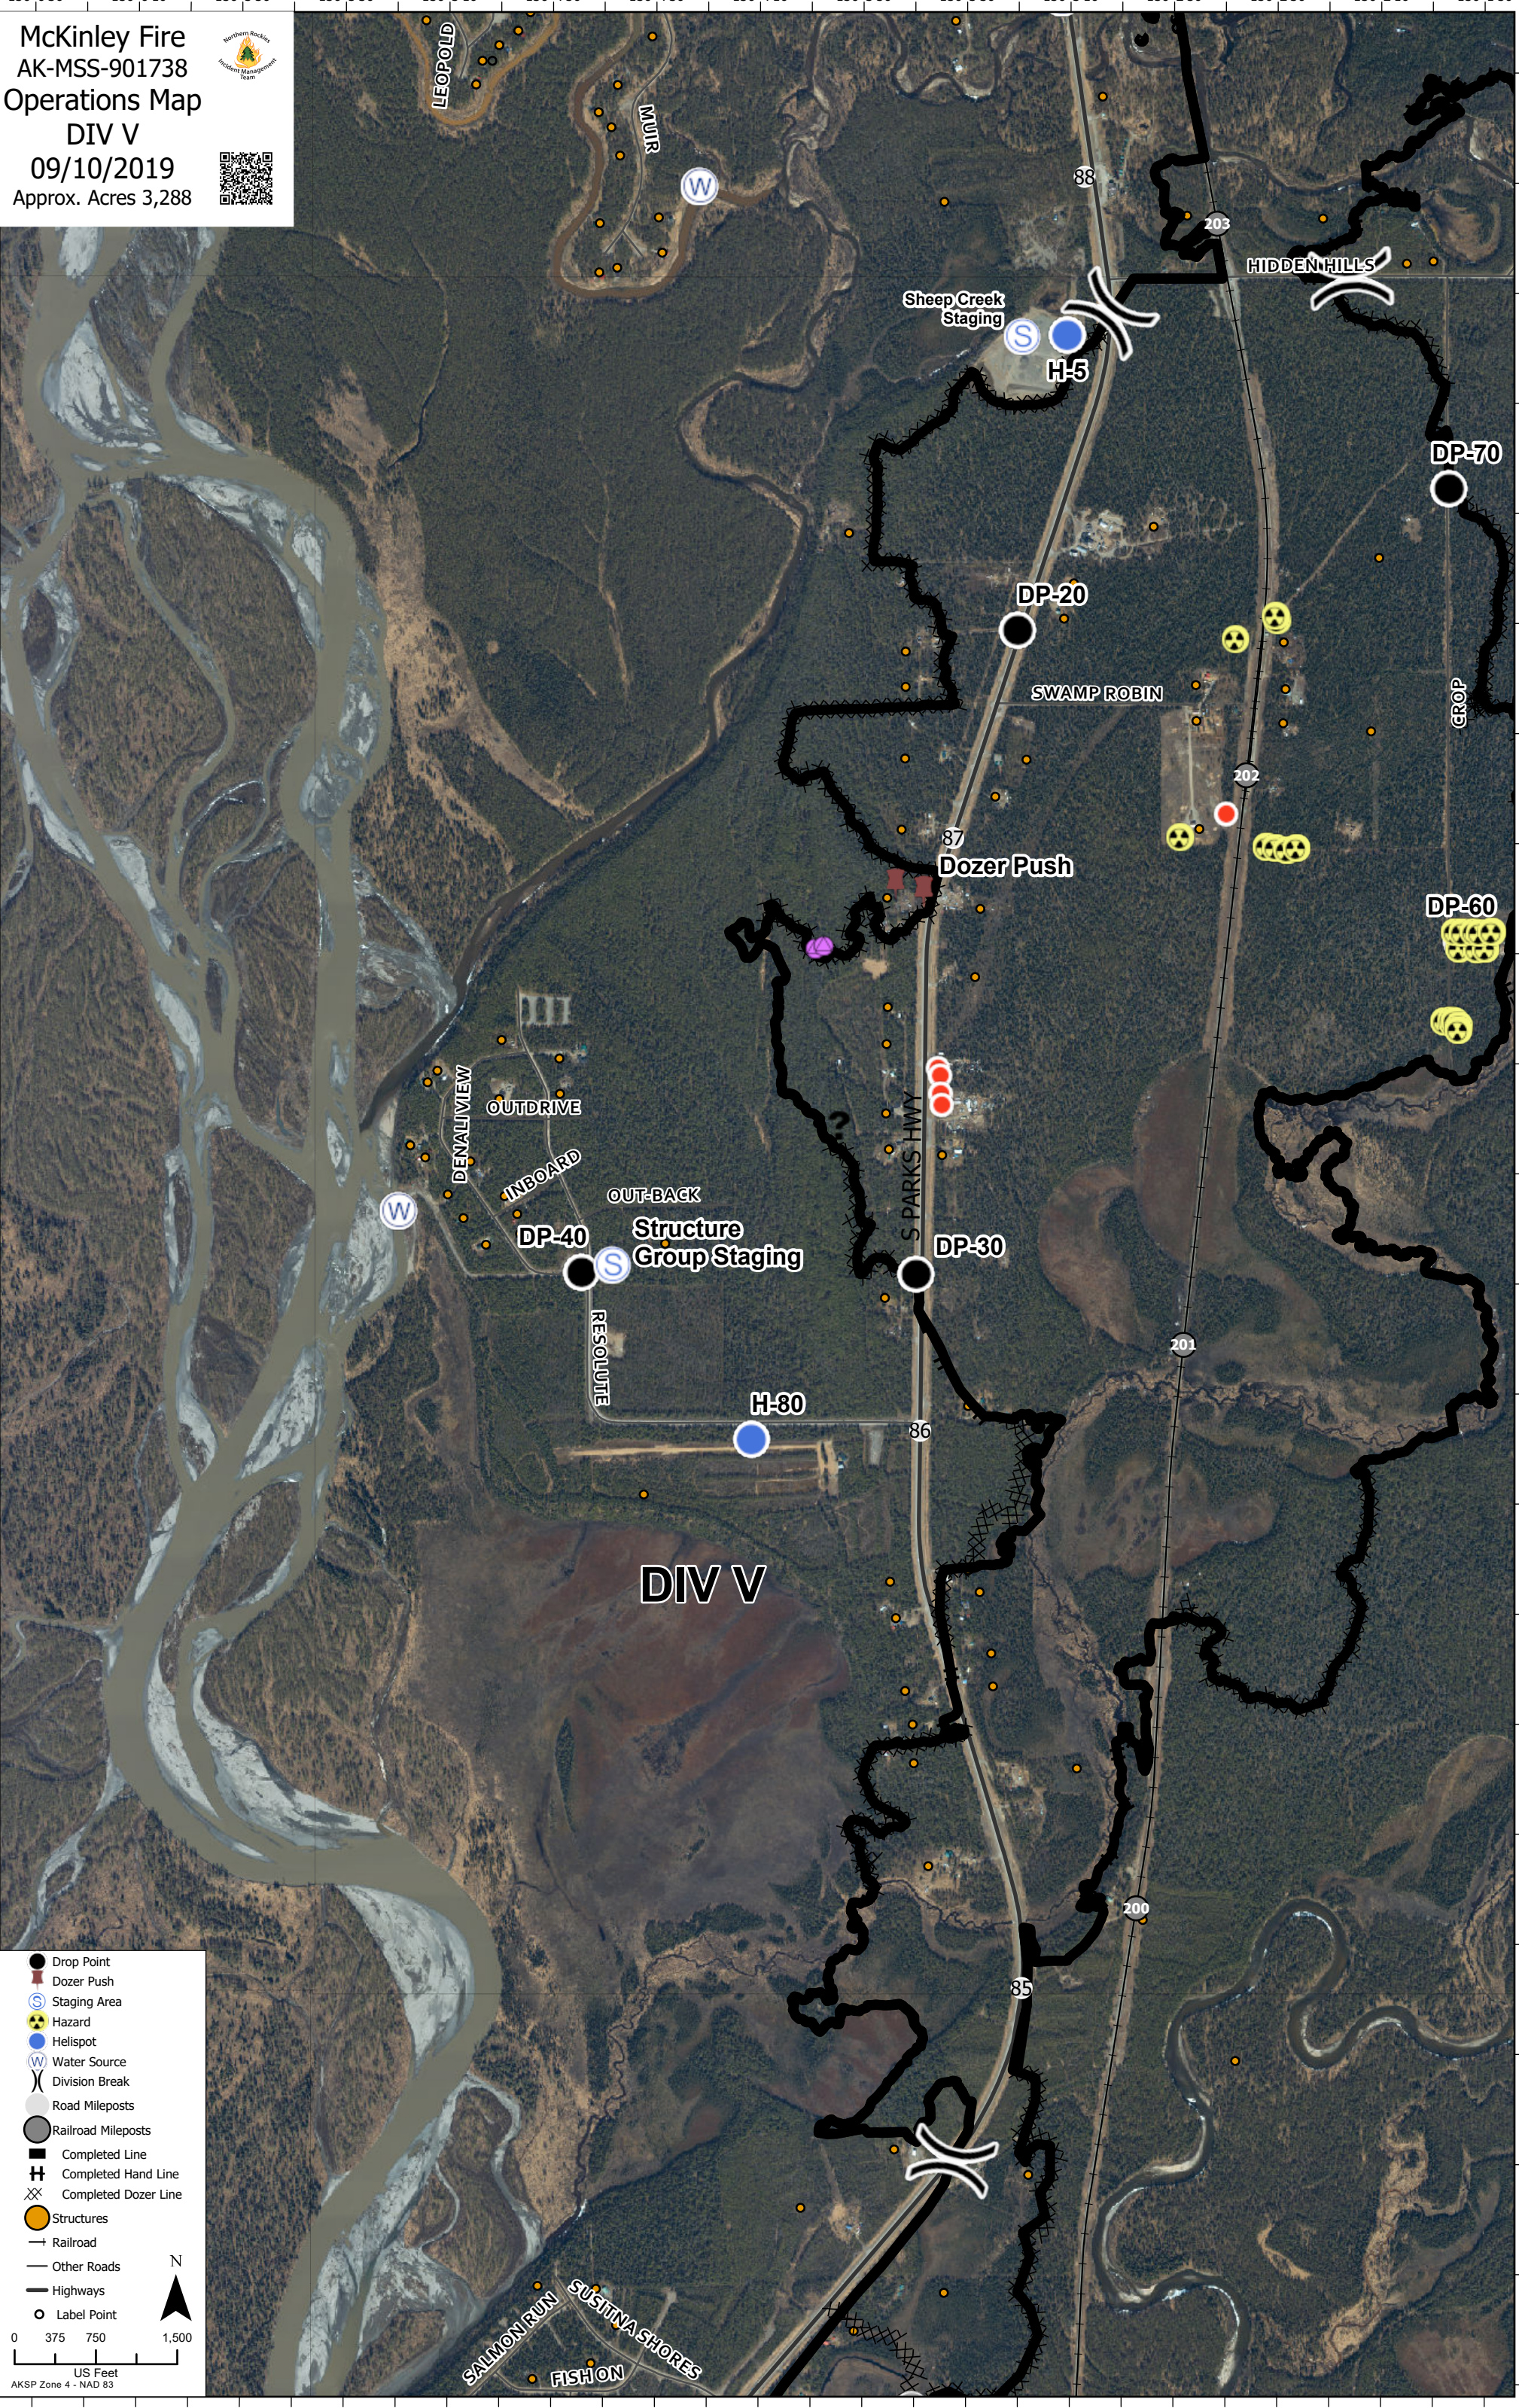

McKinley Fire  
 AK-MSS-901738  
 Operations Map  
 DIV V  
 09/10/2019  
 Approx. Acres 3,288

**Legend**

- Drop Point
- Dozer Push
- ⊙ Staging Area
- ☢ Hazard
- Helispot
- ⊙ Water Source
- ⌘ Division Break
- Road Mileposts
- Railroad Mileposts
- ▬ Completed Line
- ▬ Completed Hand Line
- ⊗ Completed Dozer Line
- Structures
- Railroad
- Other Roads
- Highways
- Label Point

0 375 750 1,500  
 US Feet  
 AKSP Zone 4 - NAD 83

N