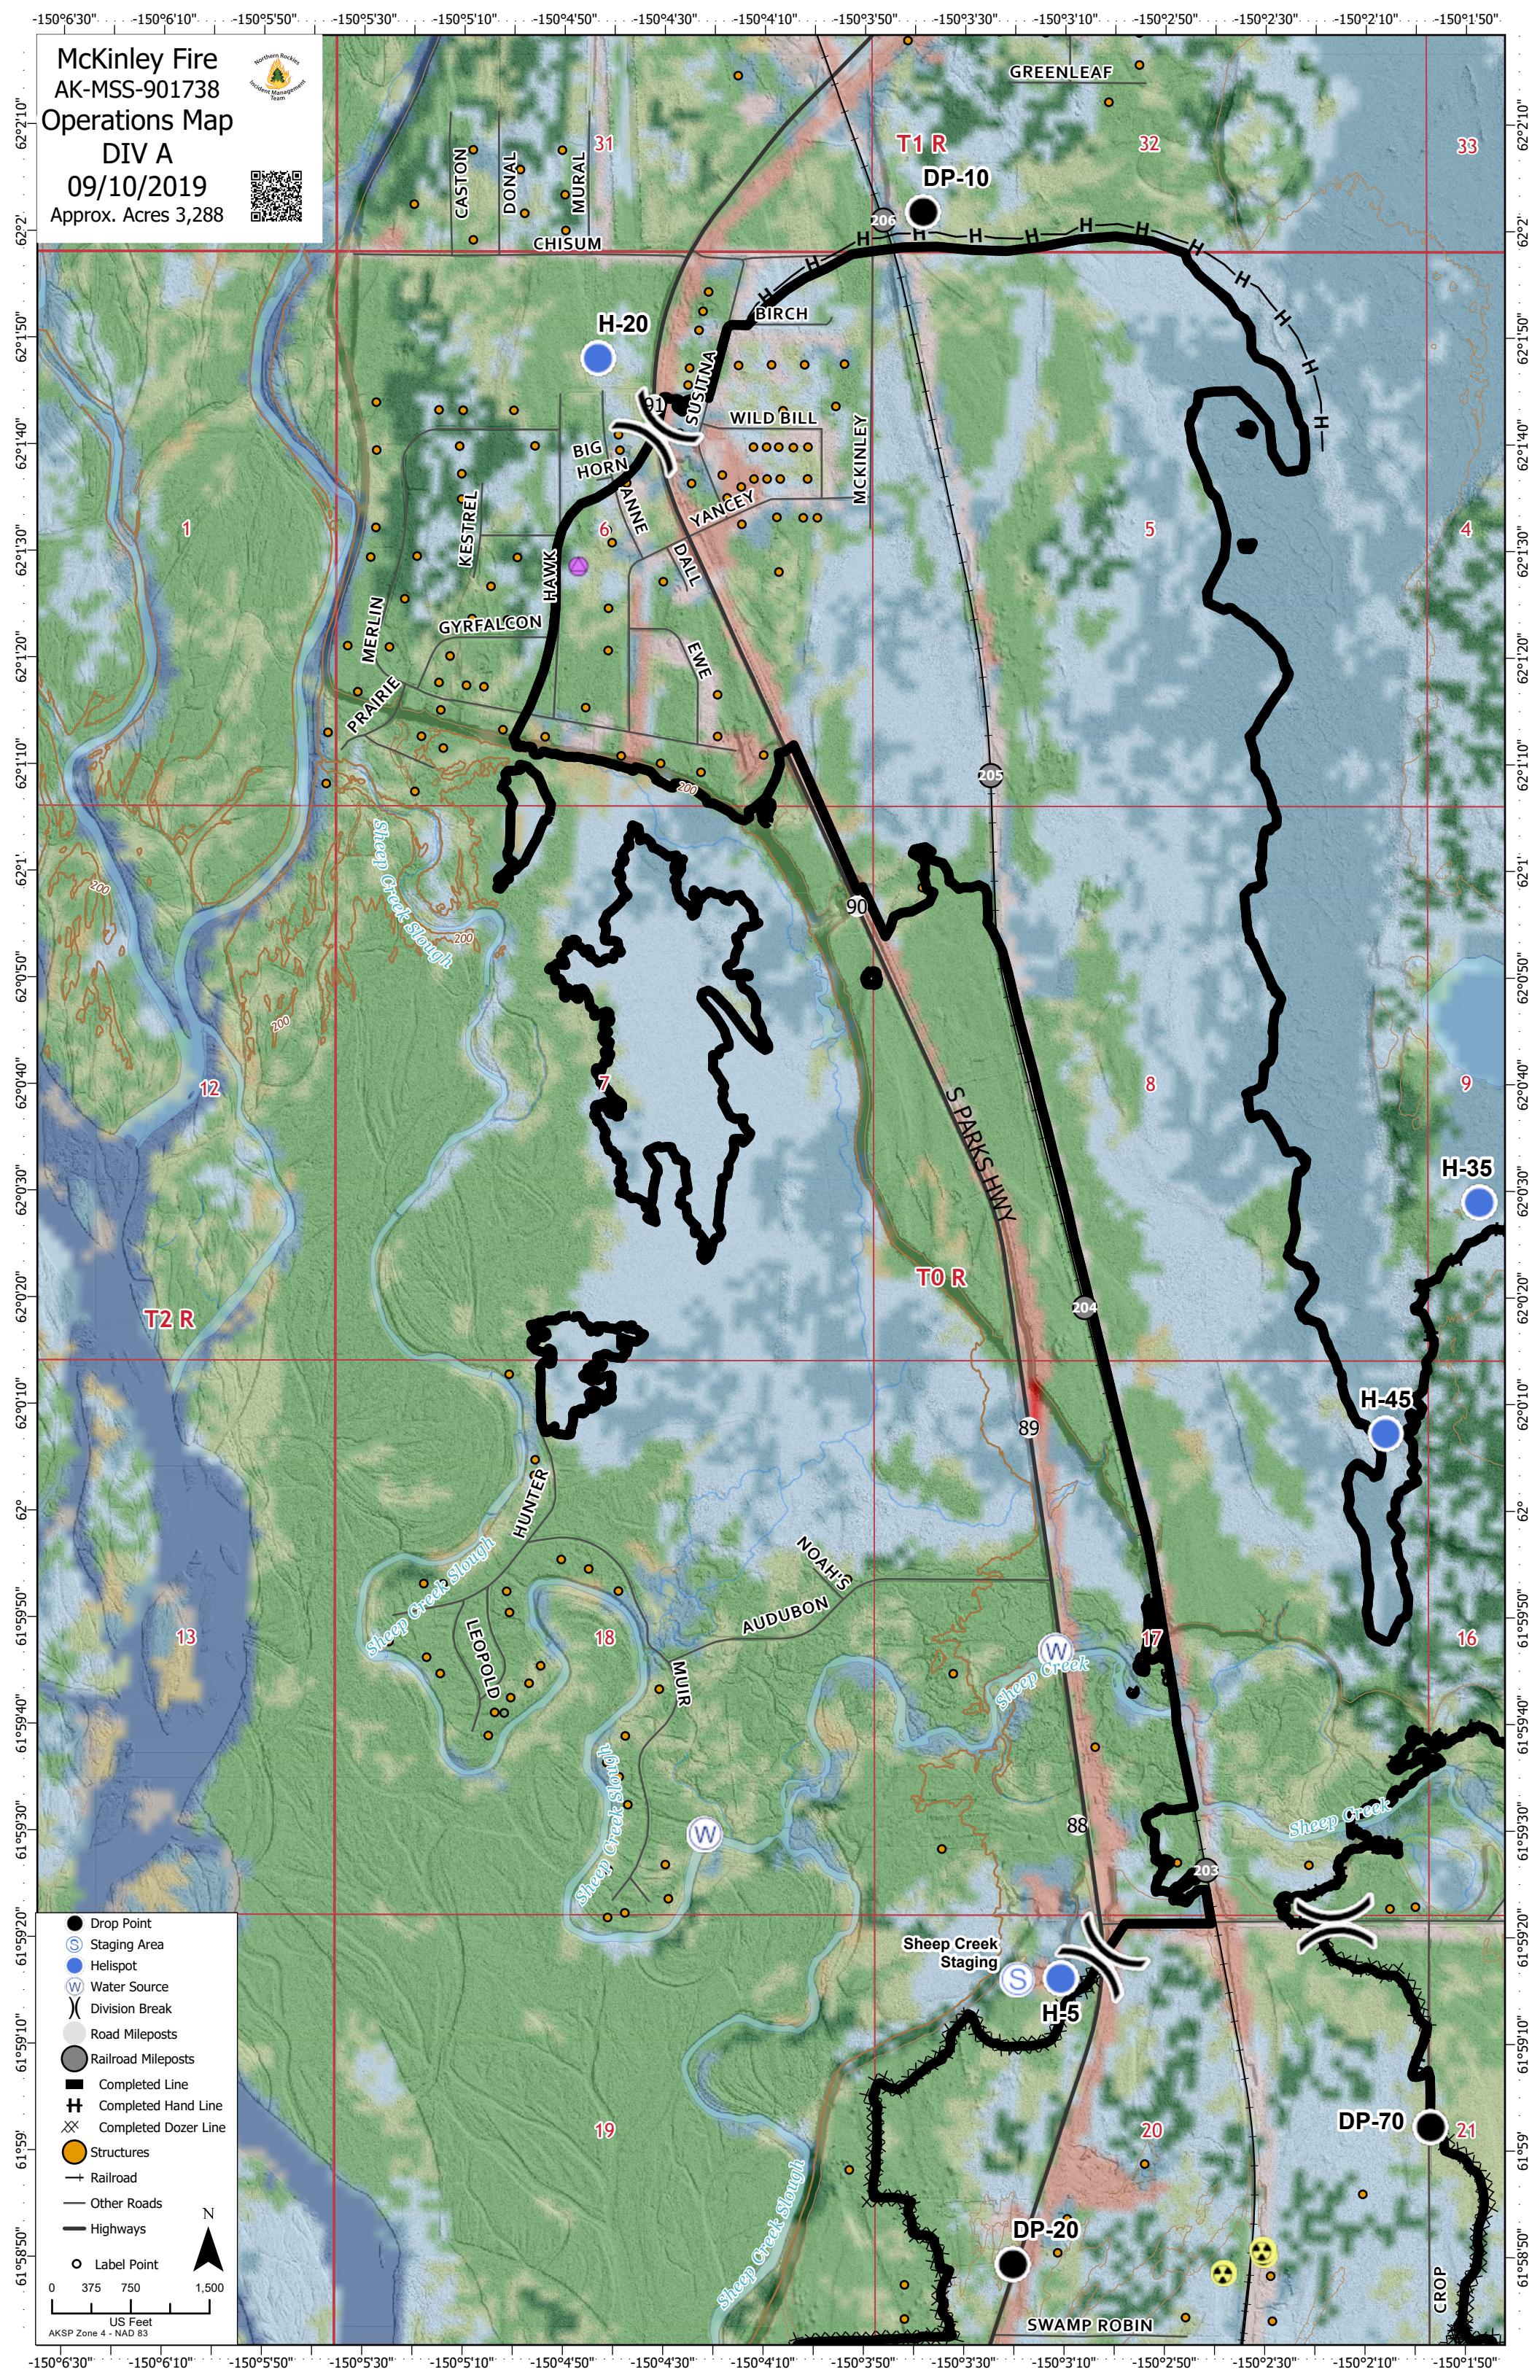

McKinley Fire  
 AK-MSS-901738  
 Operations Map  
 DIV A  
 09/10/2019  
 Approx. Acres 3,288

- Drop Point
- Ⓢ Staging Area
- Helispot
- Ⓜ Water Source
- ⌘ Division Break
- Road Mileposts
- Railroad Mileposts
- ▬ Completed Line
- ▬ Completed Hand Line
- ⌘ Completed Dozer Line
- Structures
- Railroad
- Other Roads
- ▬ Highways
- Label Point