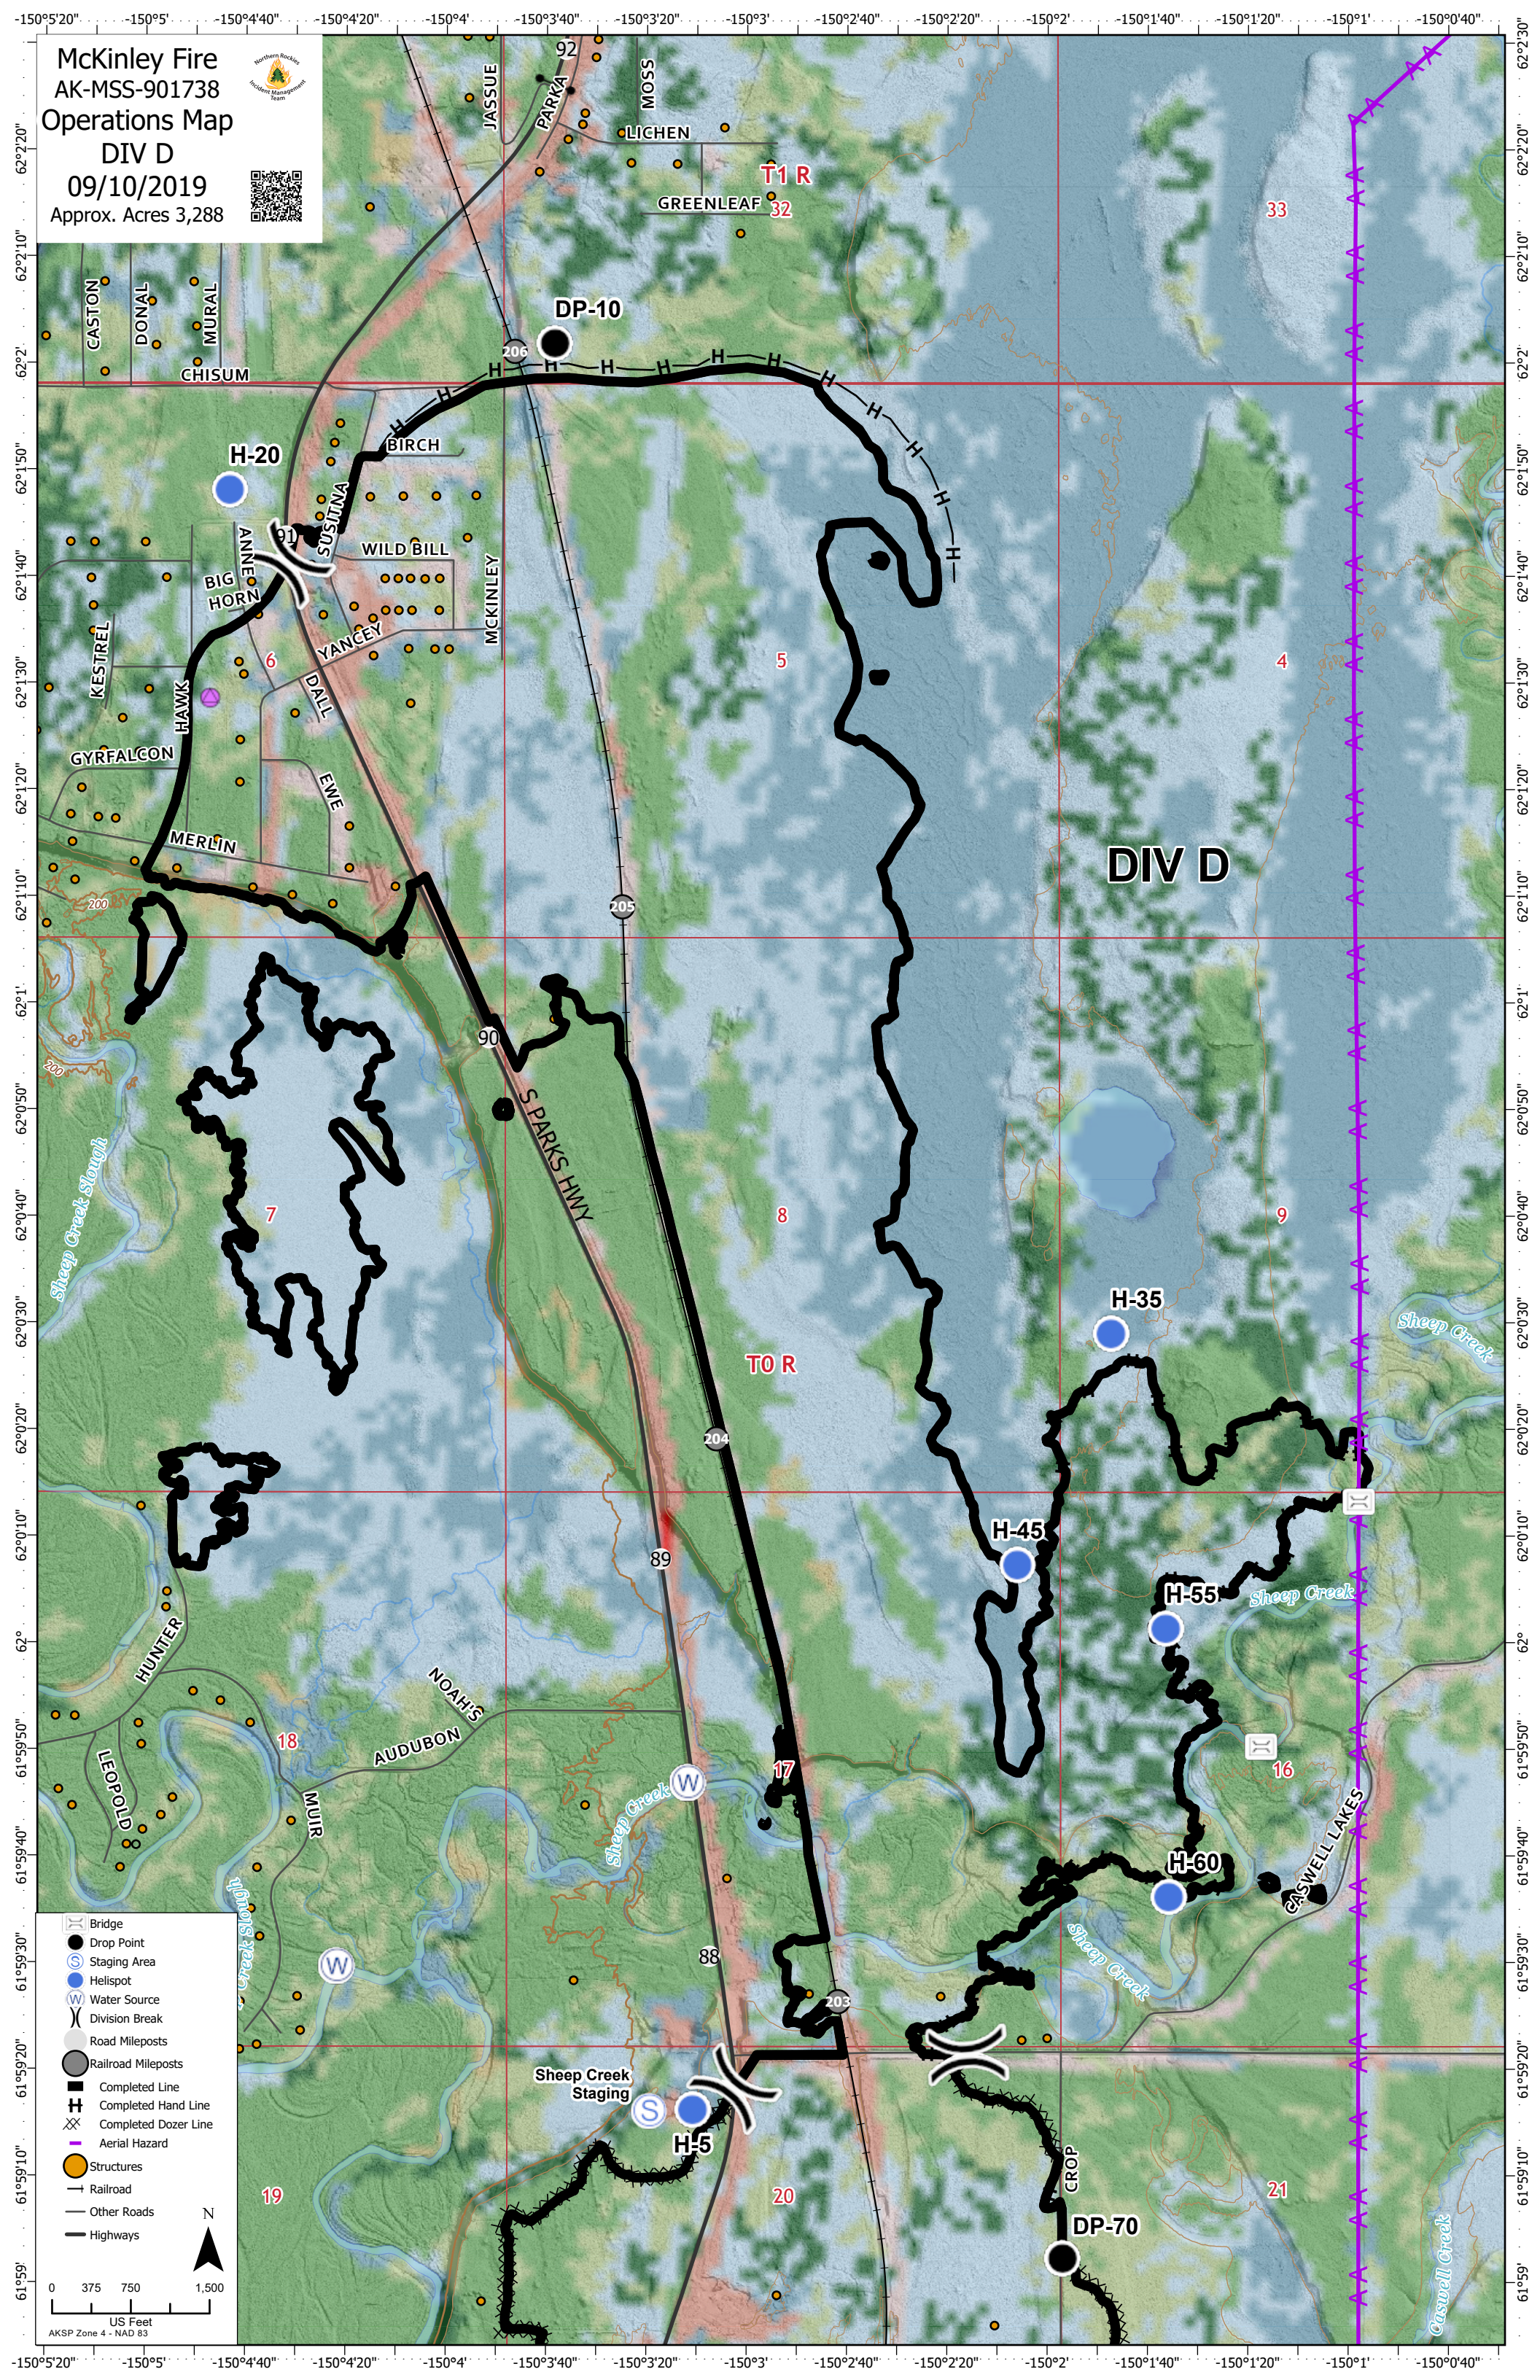

McKinley Fire  
 AK-MSS-901738  
 Operations Map  
 DIV D  
 09/10/2019  
 Approx. Acres 3,288

**Legend**

- Bridge
- Drop Point
- Staging Area
- Helispot
- Water Source
- Division Break
- Road Mileposts
- Railroad Mileposts
- Completed Line
- Completed Hand Line
- Completed Dozer Line
- Aerial Hazard
- Structures
- Railroad
- Other Roads
- Highways

Scale: 0 375 750 1,500 US Feet  
 AKSP Zone 4 - NAD 83