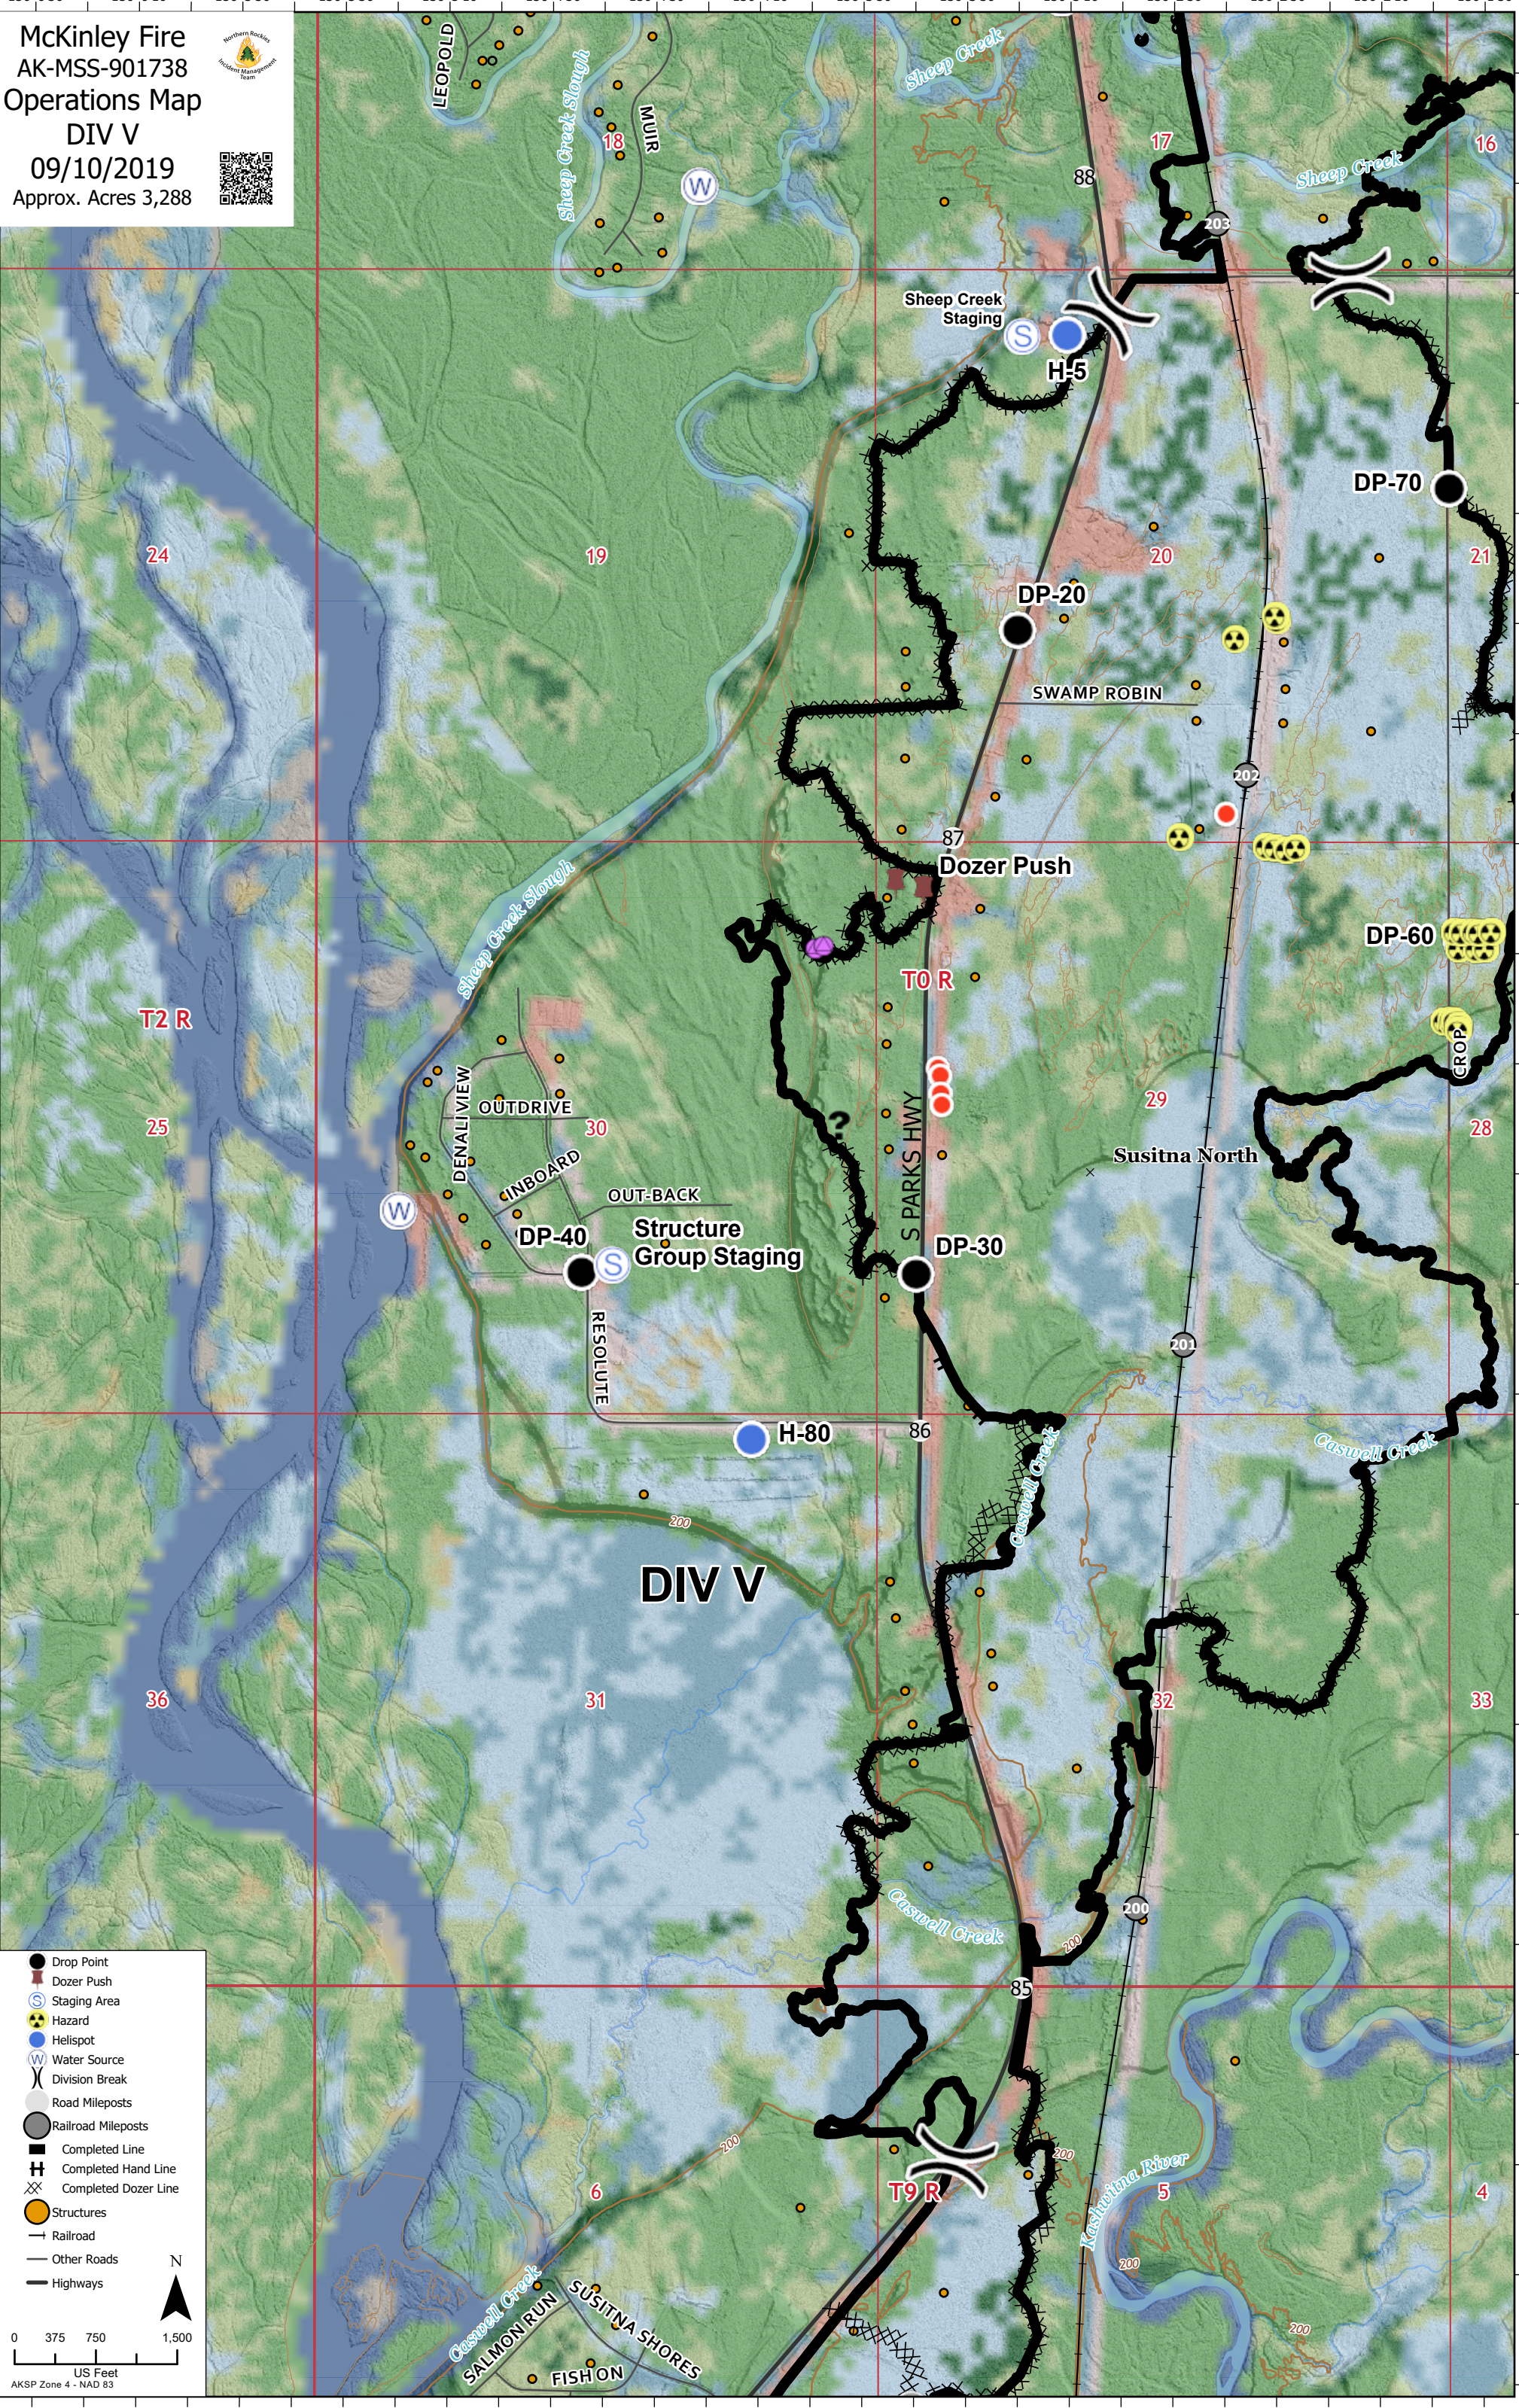

McKinley Fire
 AK-MSS-901738
 Operations Map
 DIV V
 09/10/2019
 Approx. Acres 3,288

- Drop Point
- Dozer Push
- Staging Area
- Hazard
- Helispot
- Water Source
- Division Break
- Road Mileposts
- Railroad Mileposts
- Completed Line
- Completed Hand Line
- Completed Dozer Line
- Structures
- Railroad
- Other Roads
- Highways