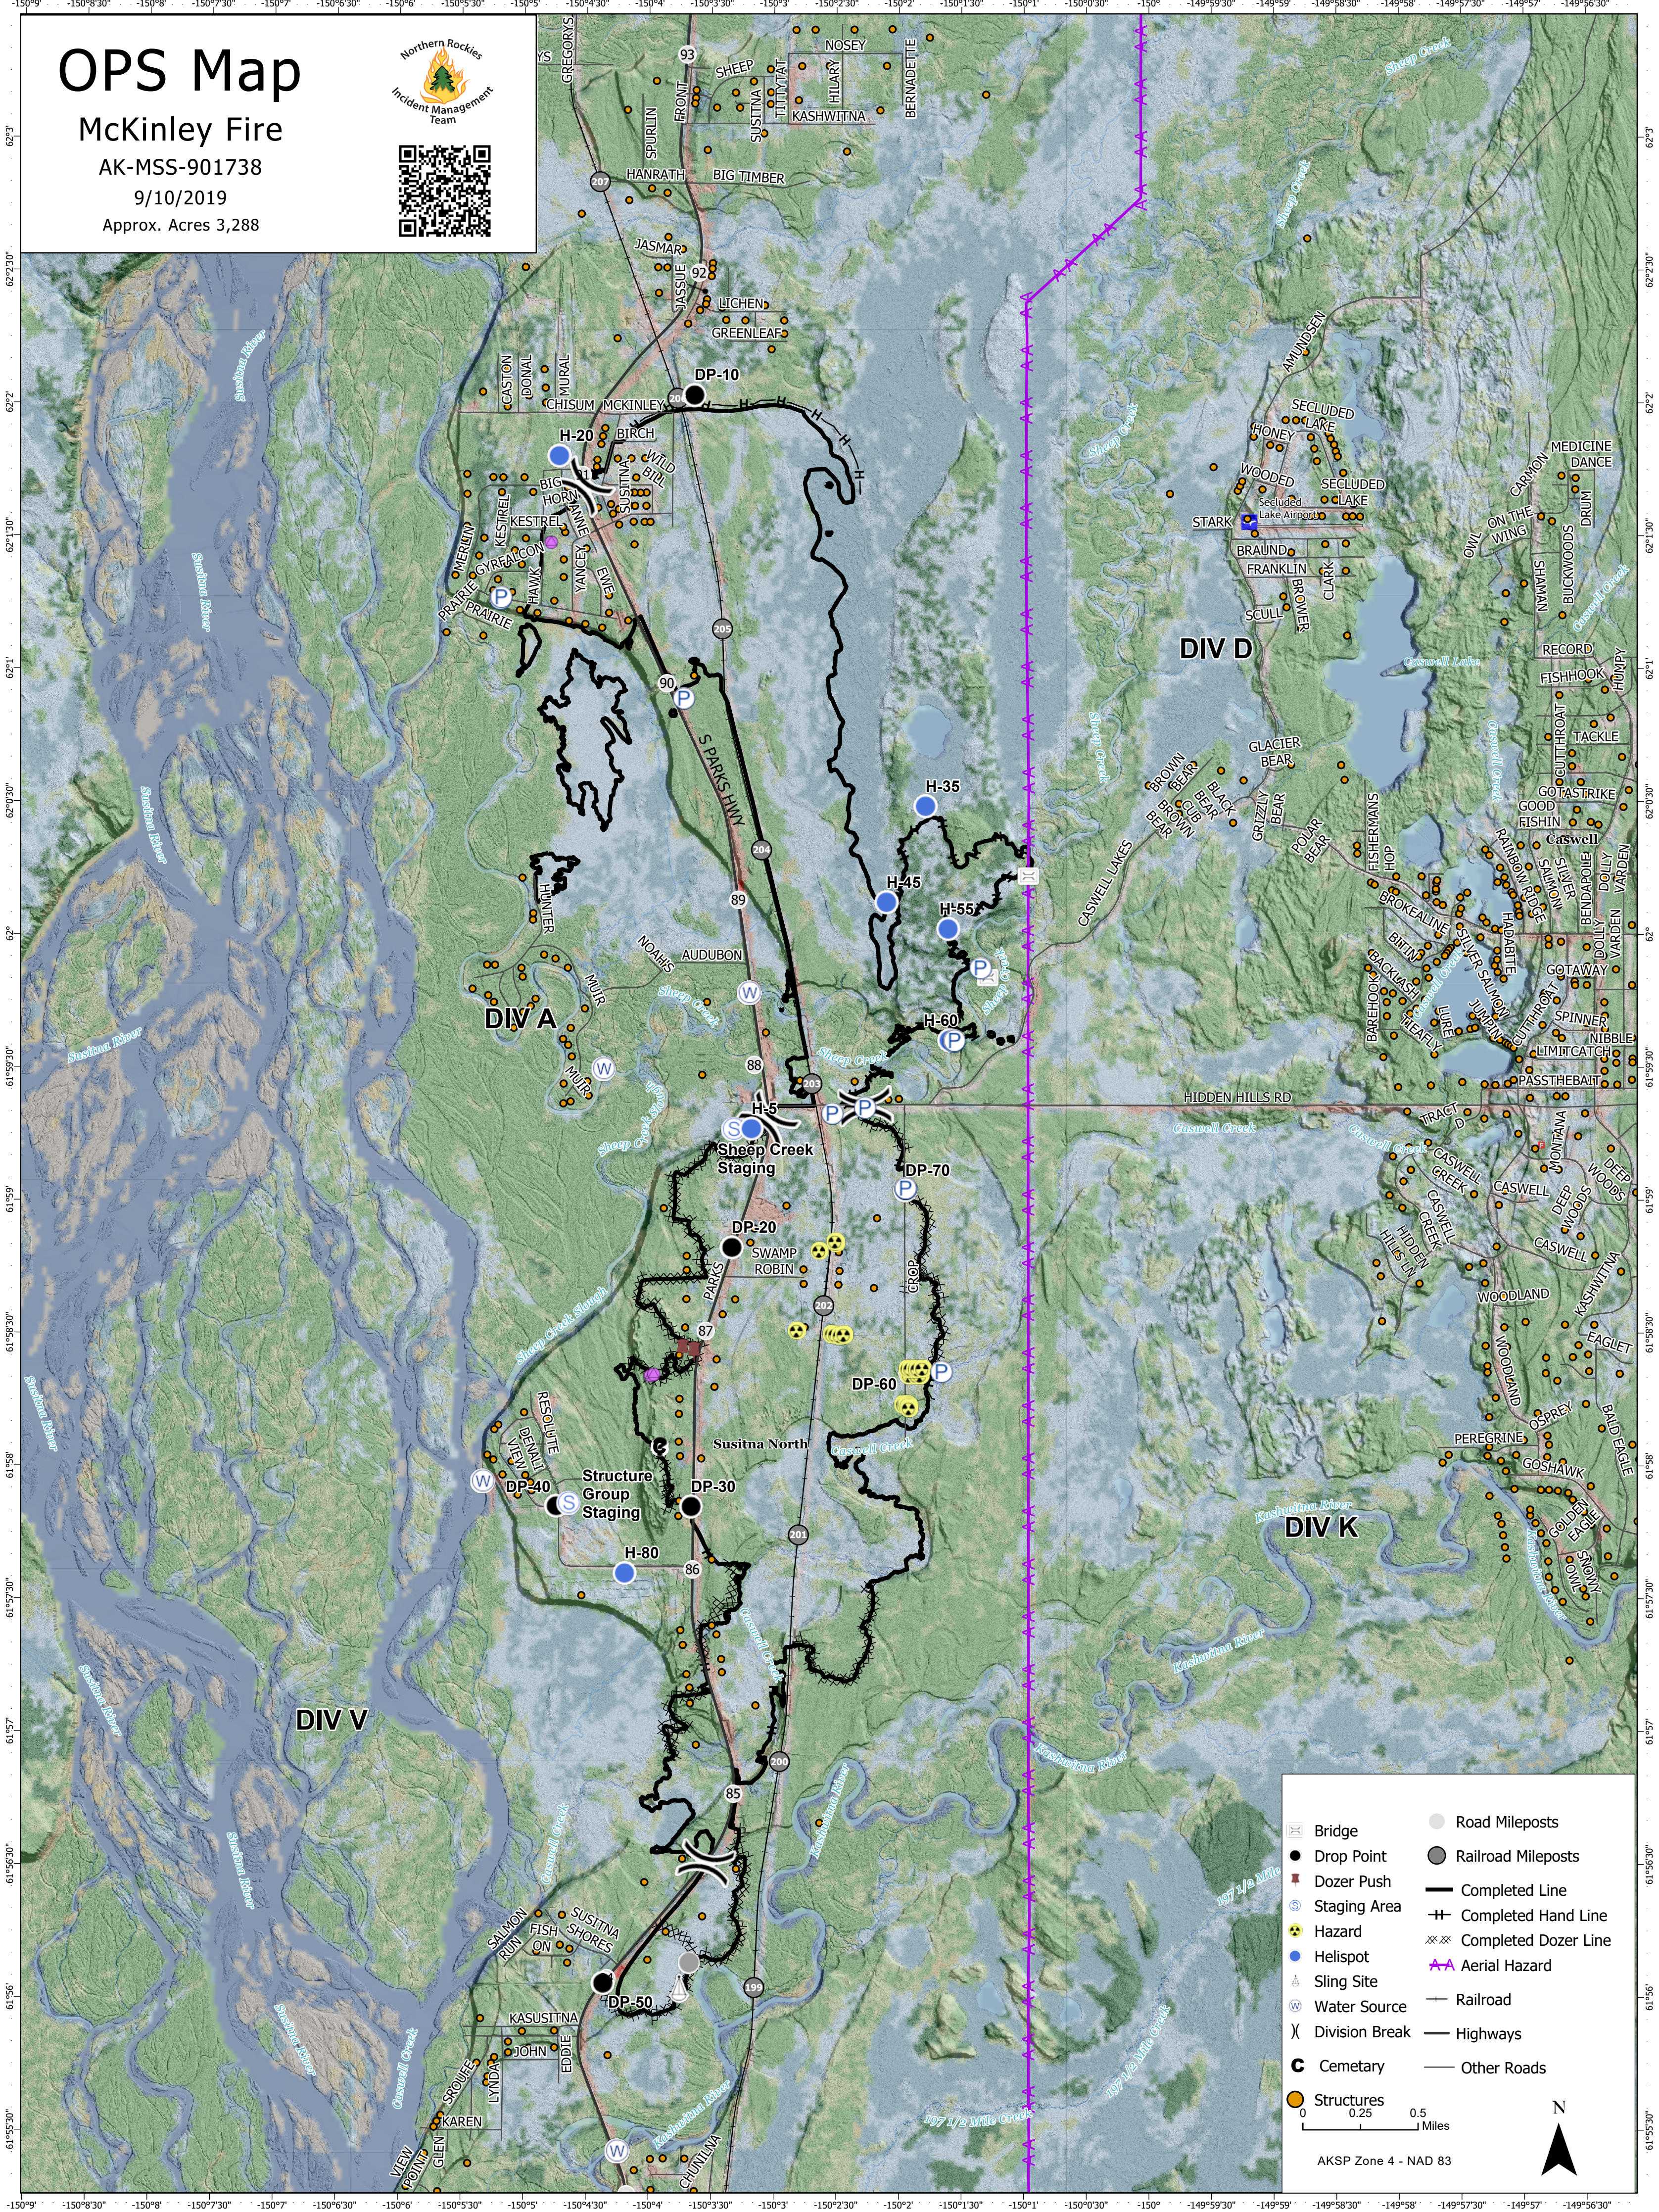

OPS Map

McKinley Fire

AK-MSS-901738

9/10/2019

Approx. Acres 3,288

	Bridge		Road Mileposts
	Drop Point		Railroad Mileposts
	Dozer Push		Completed Line
	Staging Area		Completed Hand Line
	Hazard		Completed Dozer Line
	Helispot		Aerial Hazard
	Sling Site		Railroad
	Water Source		Highways
	Division Break		Other Roads
	Cemetery		
	Structures		

0 0.25 0.5 1 Miles

AKSP Zone 4 - NAD 83