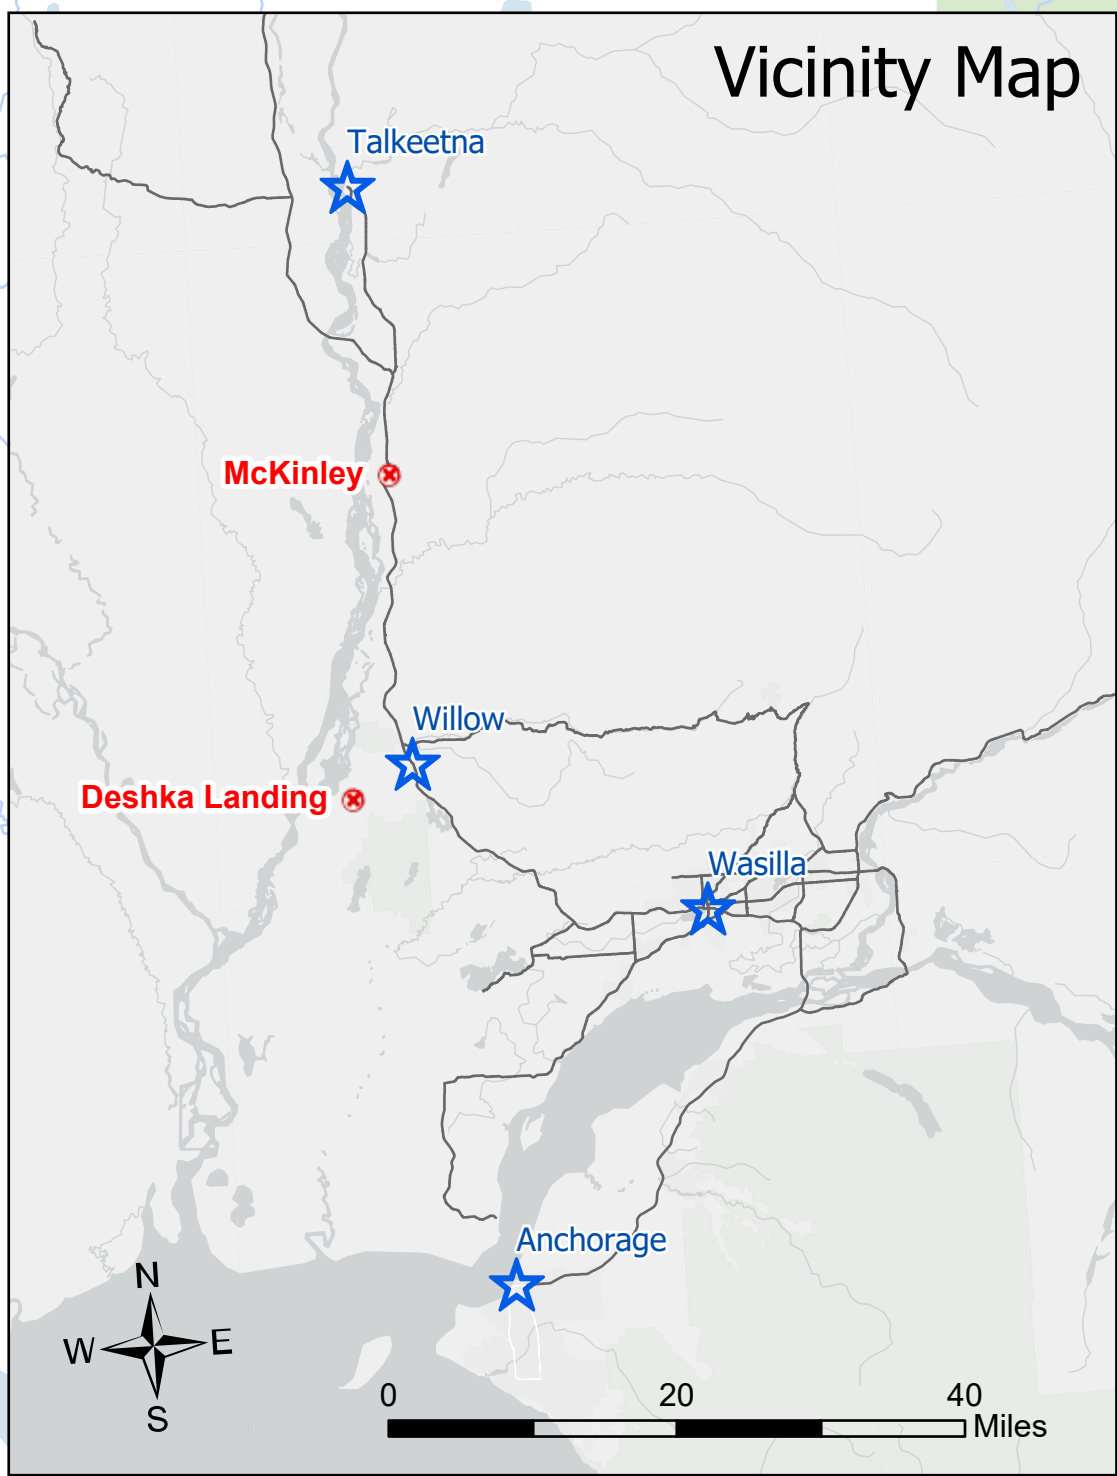

**McKinley Fire & Deshka Landing Fire**

09/11/2019

-  Airstrip or Airport
-  Incident Command Post
-  Mileposts
-  Airstrip or Airport
-  Incident Command Post
-  DNR and AD F&G Closure Area
-  State Park Closure Area
-  Wildfire Daily Fire Perimeter

0 2 4 Miles

Spatial Reference  
NAD 1983 StatePlane Alaska 4 FIPS 5004 Feet