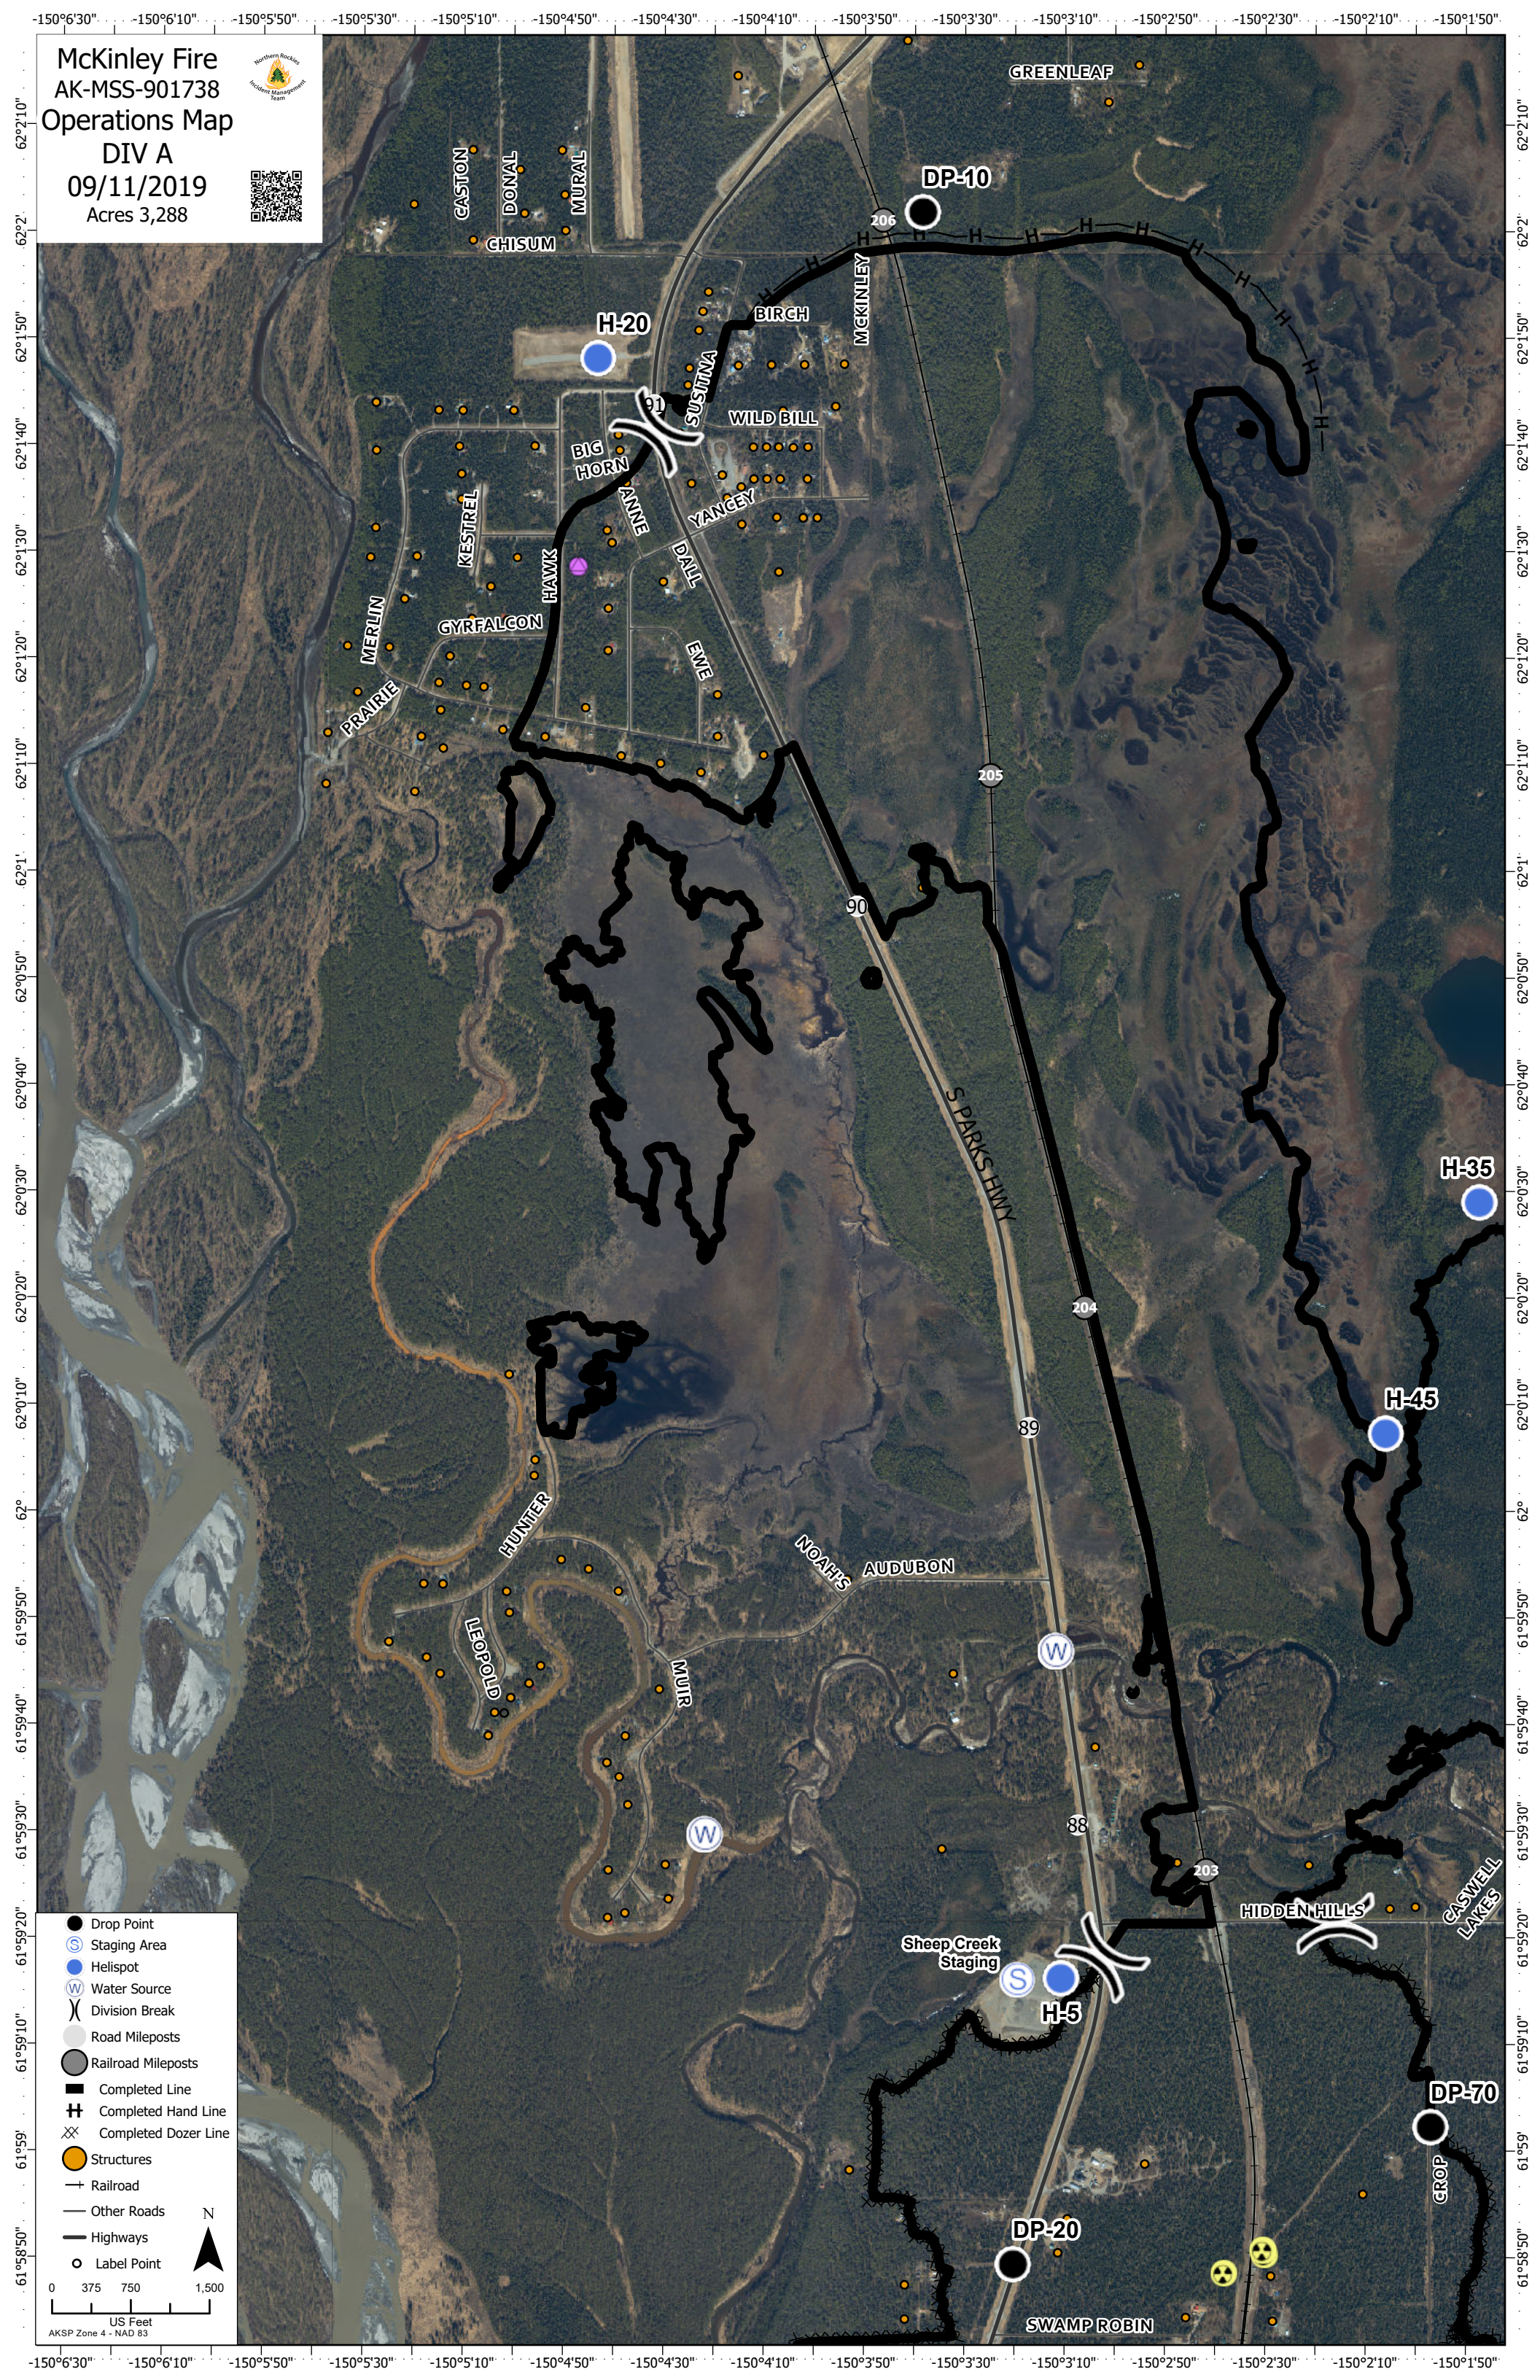

McKinley Fire  
 AK-MSS-901738  
 Operations Map  
 DIV A  
 09/11/2019  
 Acres 3,288

- Drop Point
- ⊙ Staging Area
- Helispot
- ⊙ Water Source
- ⌘ Division Break
- Road Mileposts
- Railroad Mileposts
- Completed Line
- ⊕ Completed Hand Line
- ⊗ Completed Dozer Line
- Structures
- Railroad
- Other Roads
- Highways
- Label Point

0 375 750 1,500  
 US Feet  
 AKSP Zone 4 - NAD 83

N

AKSP Zone 4 - NAD 83