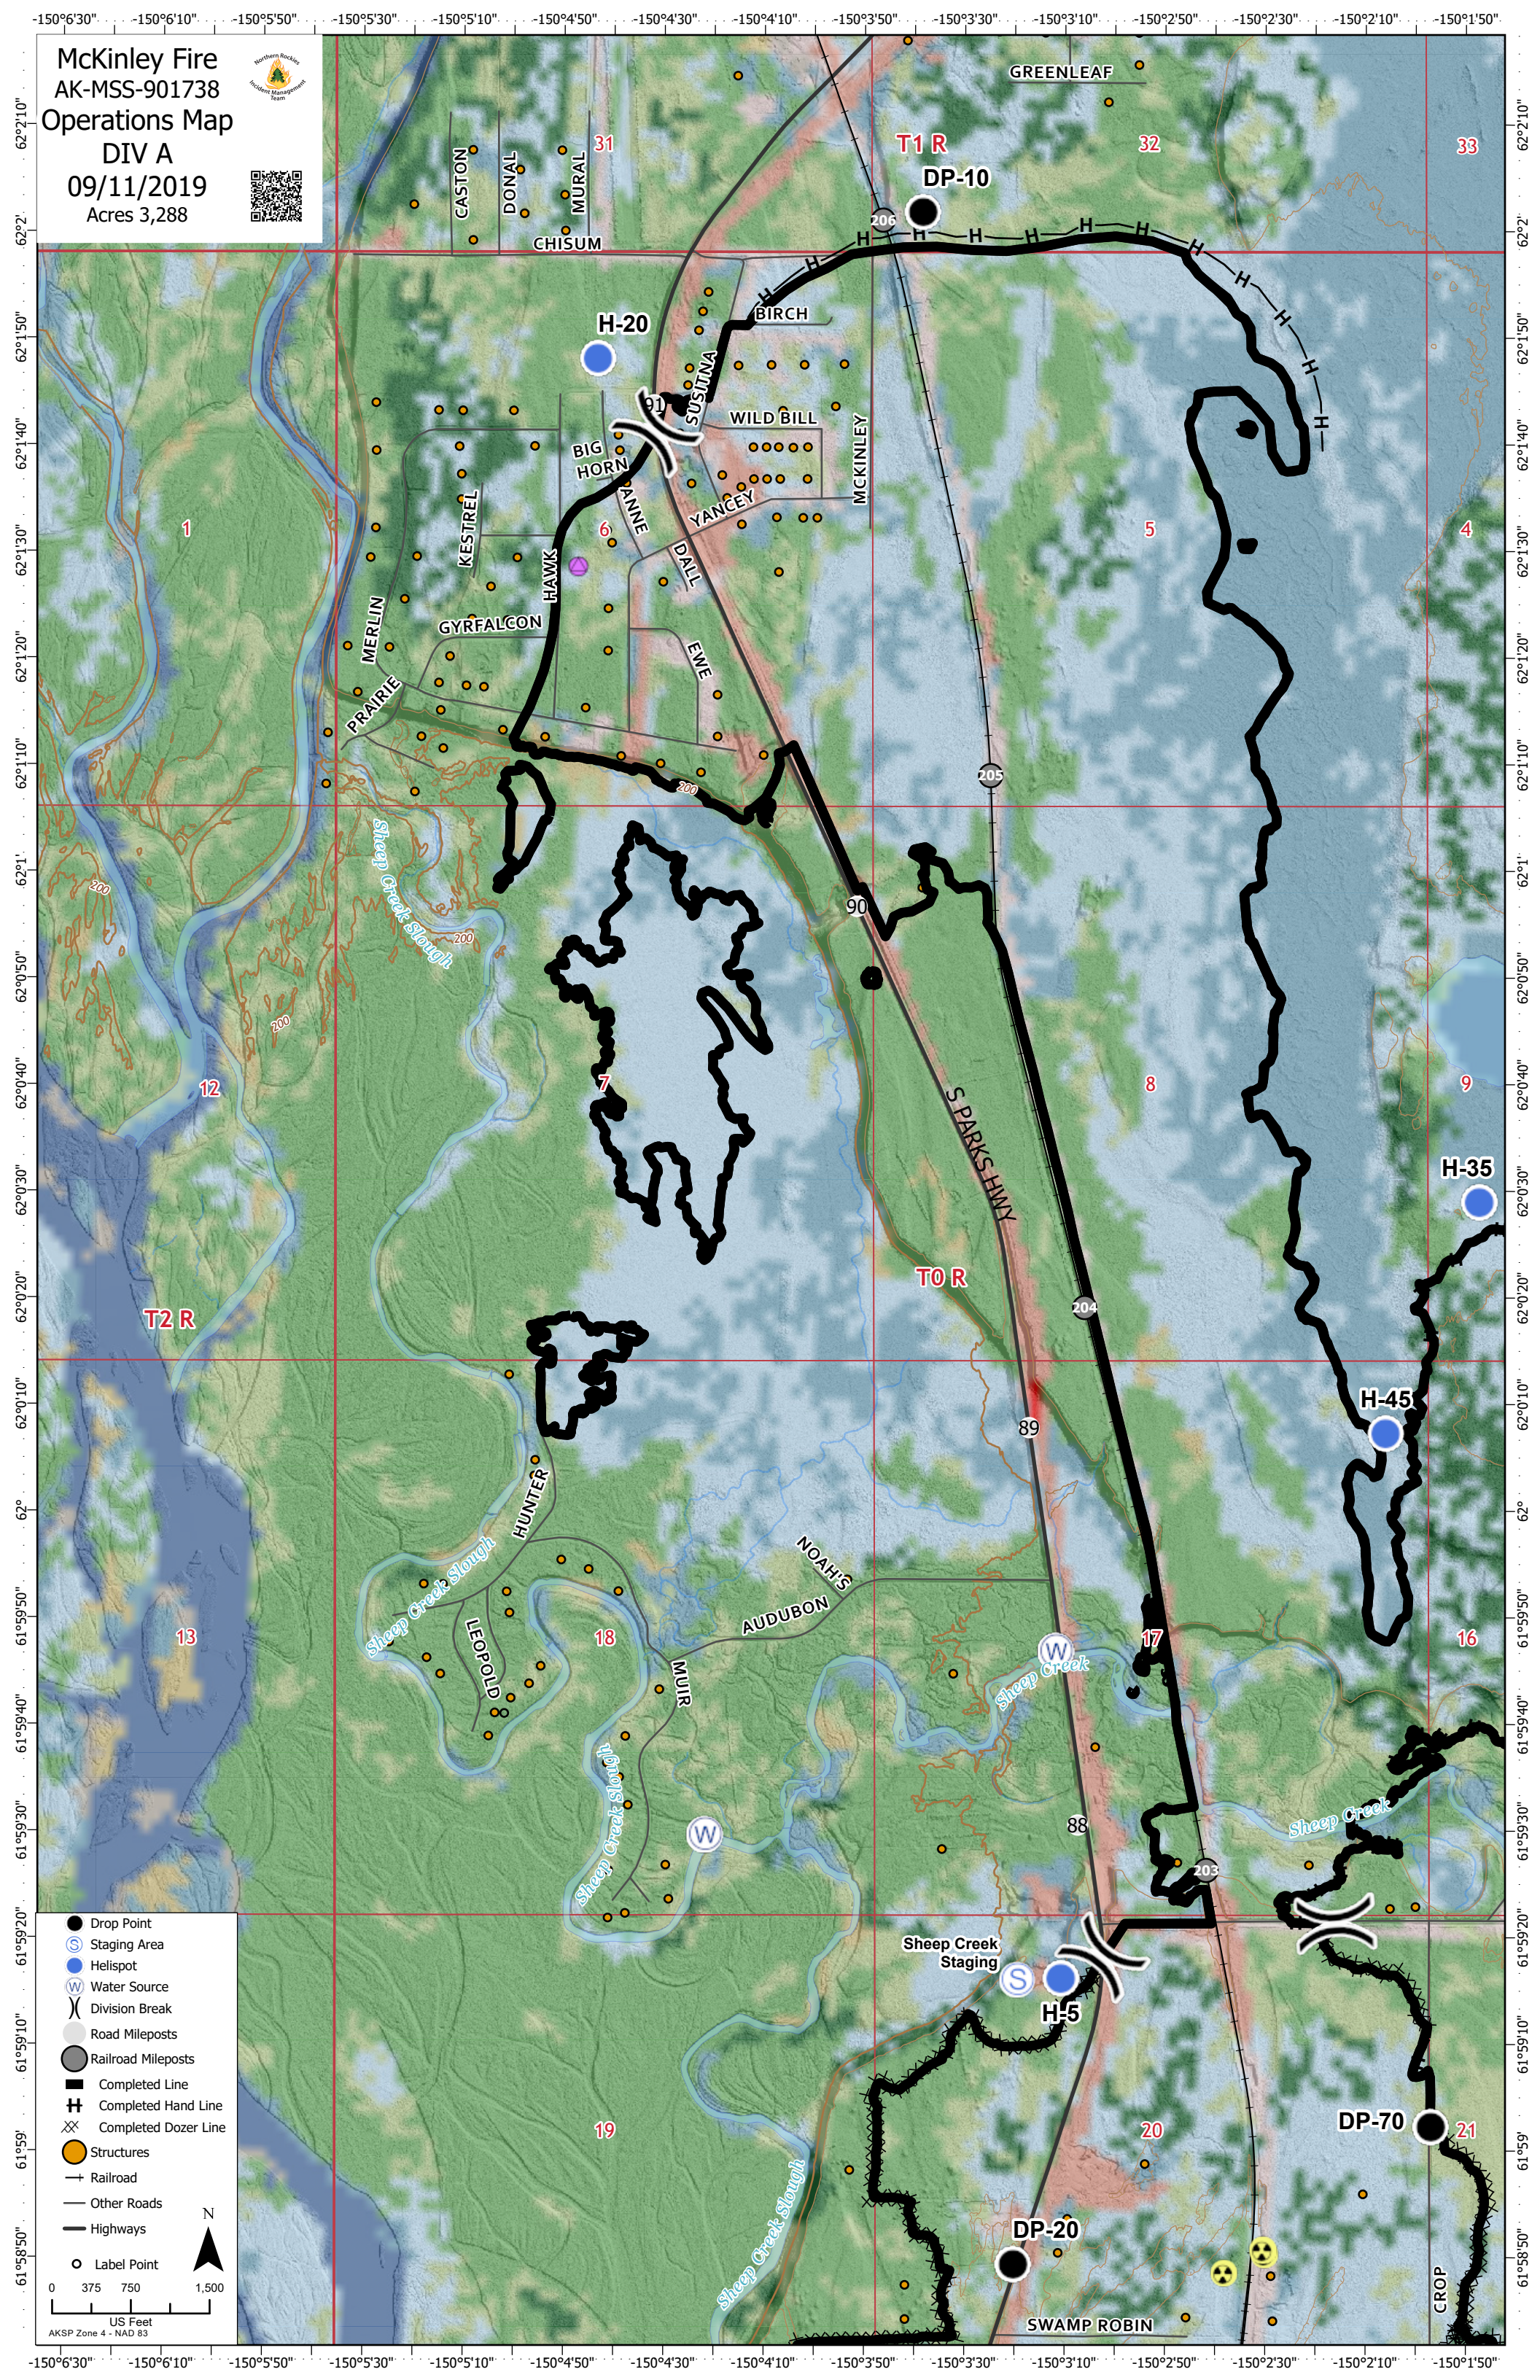

McKinley Fire
 AK-MSS-901738
 Operations Map
 DIV A
 09/11/2019
 Acres 3,288

- Drop Point
- ⊙ Staging Area
- Helispot
- ⊙ Water Source
- X Division Break
- Road Mileposts
- Railroad Mileposts
- Completed Line
- Completed Hand Line
- Completed Dozer Line
- Structures
- Railroad
- Other Roads
- Highways
- Label Point