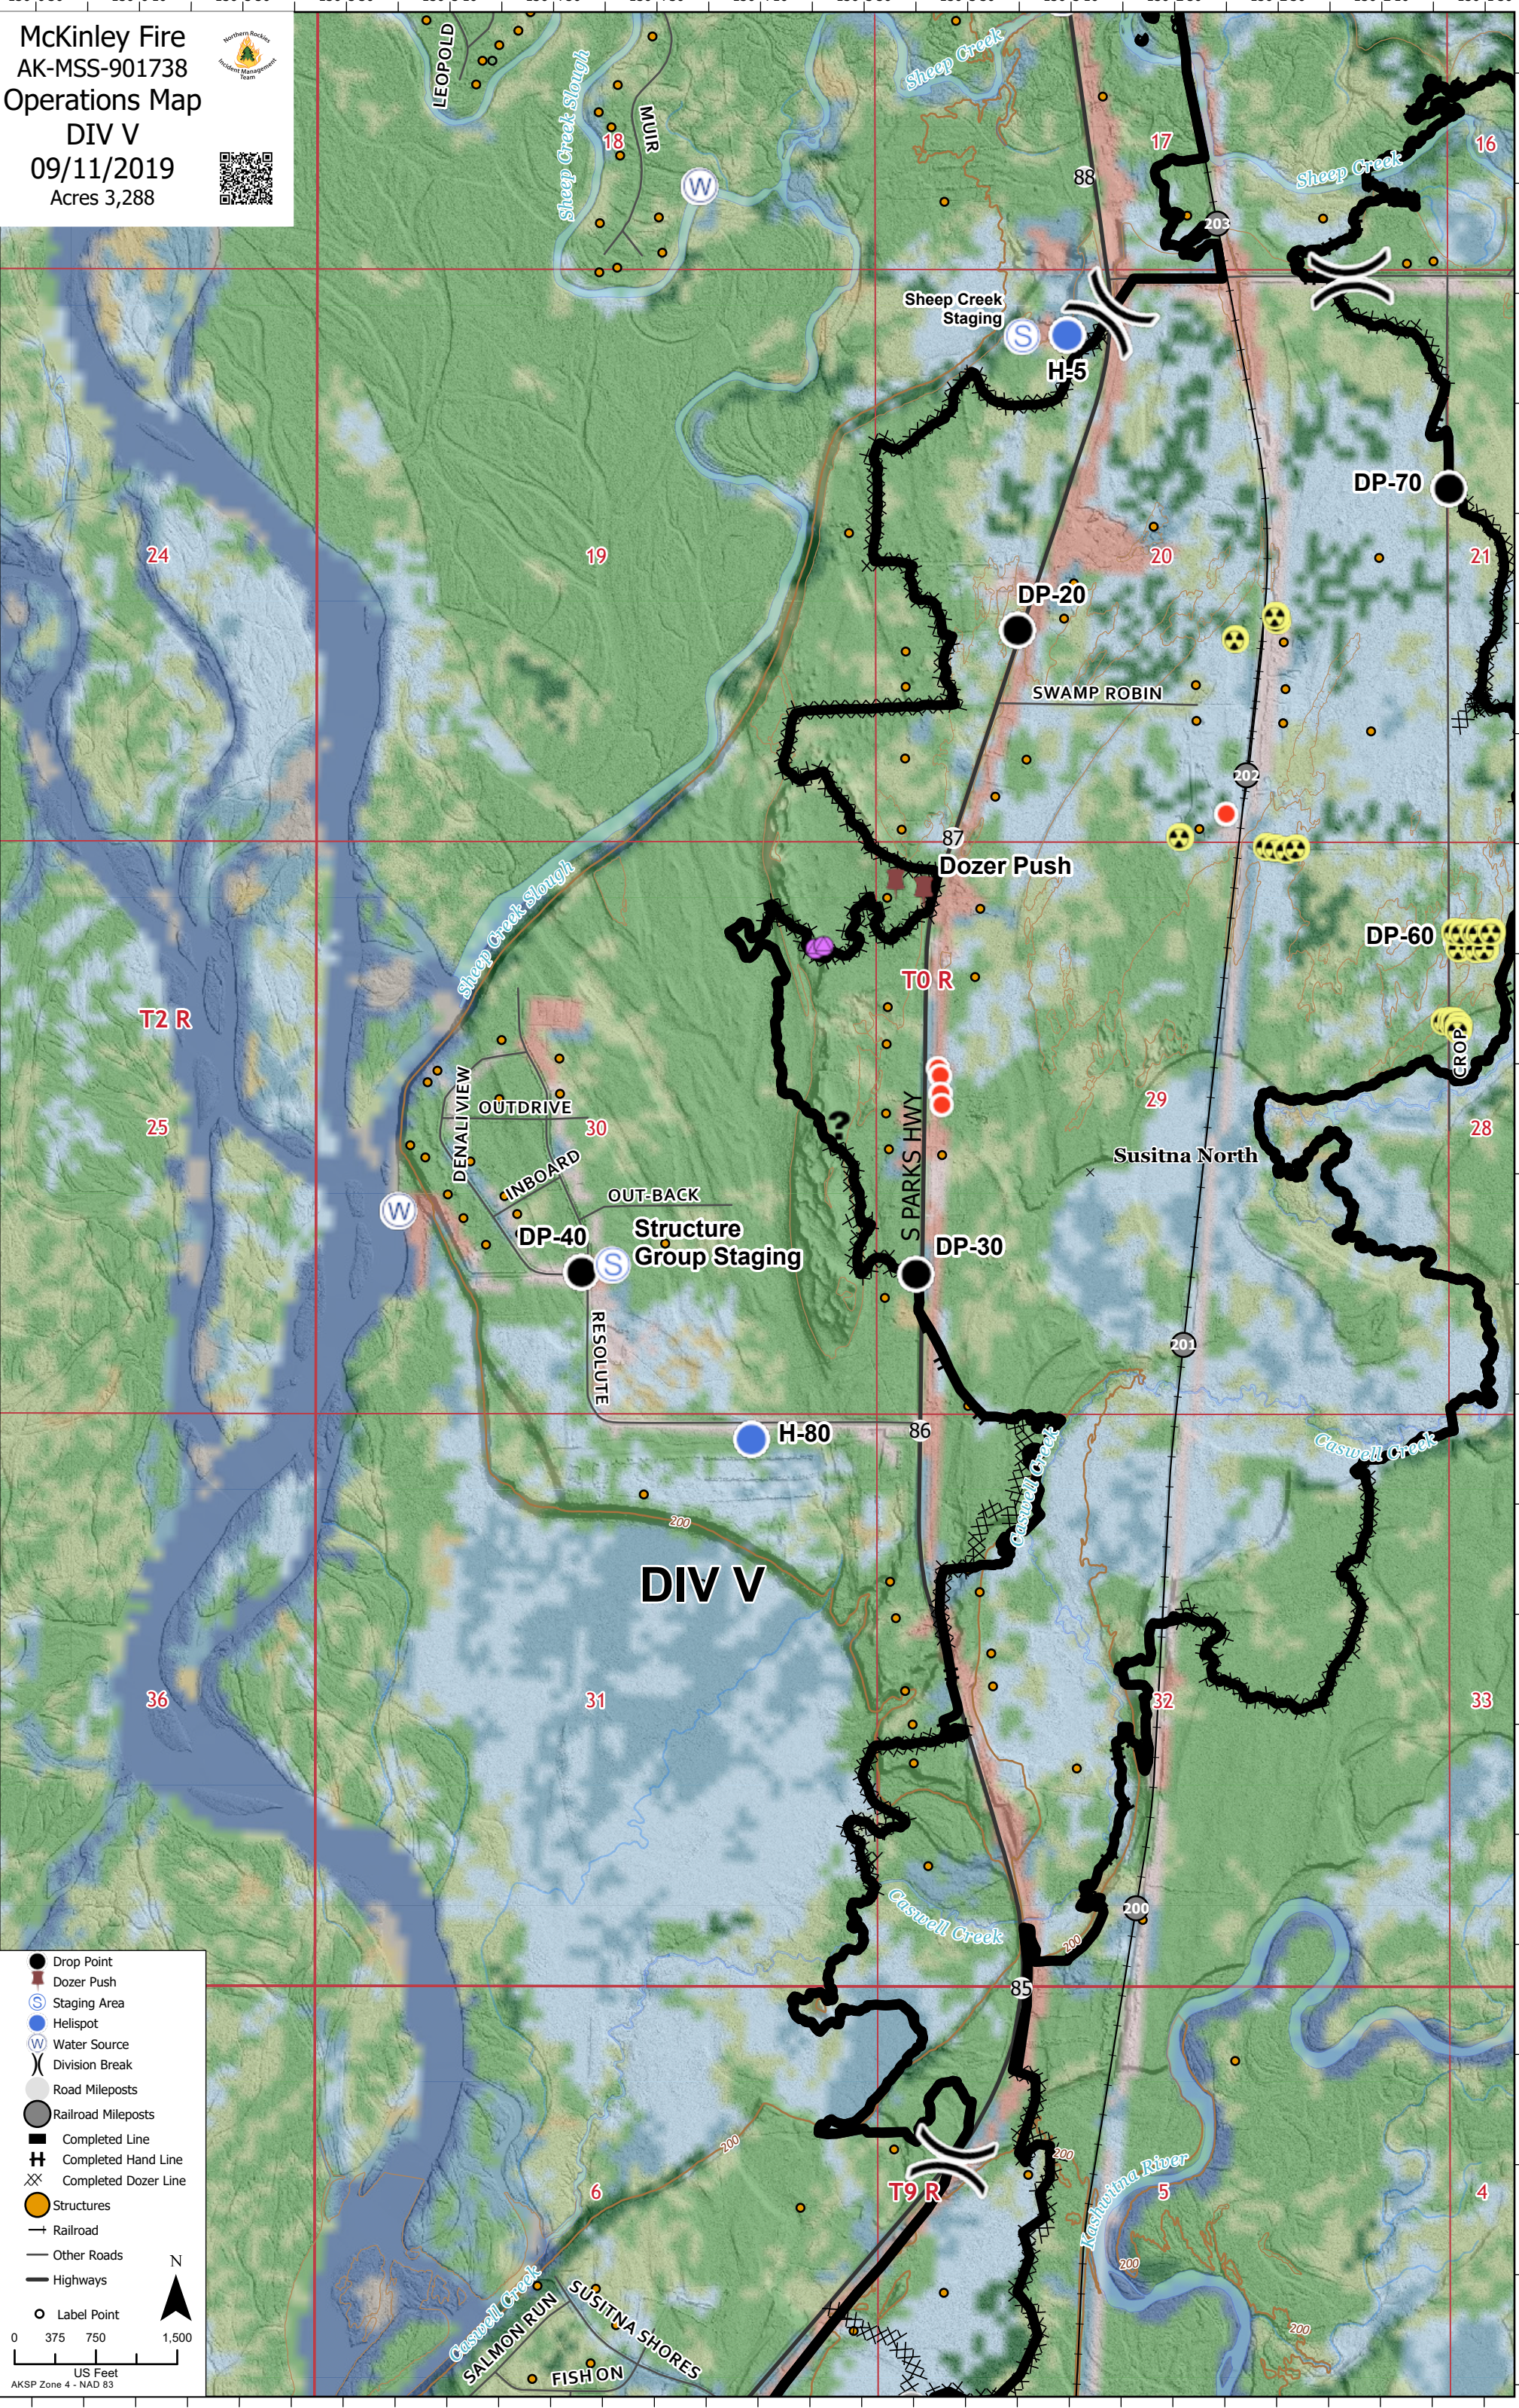

McKinley Fire  
 AK-MSS-901738  
 Operations Map  
 DIV V  
 09/11/2019  
 Acres 3,288

**Legend**

- Drop Point
- Dozer Push
- Staging Area
- Helispot
- W Water Source
- ⌘ Division Break
- Road Mileposts
- Railroad Mileposts
- Completed Line
- ⌘ Completed Hand Line
- ⌘ Completed Dozer Line
- Structures
- Railroad
- Other Roads
- Highways
- Label Point

Scale: 0 375 750 1,500 US Feet  
 AKSP Zone 4 - NAD 83