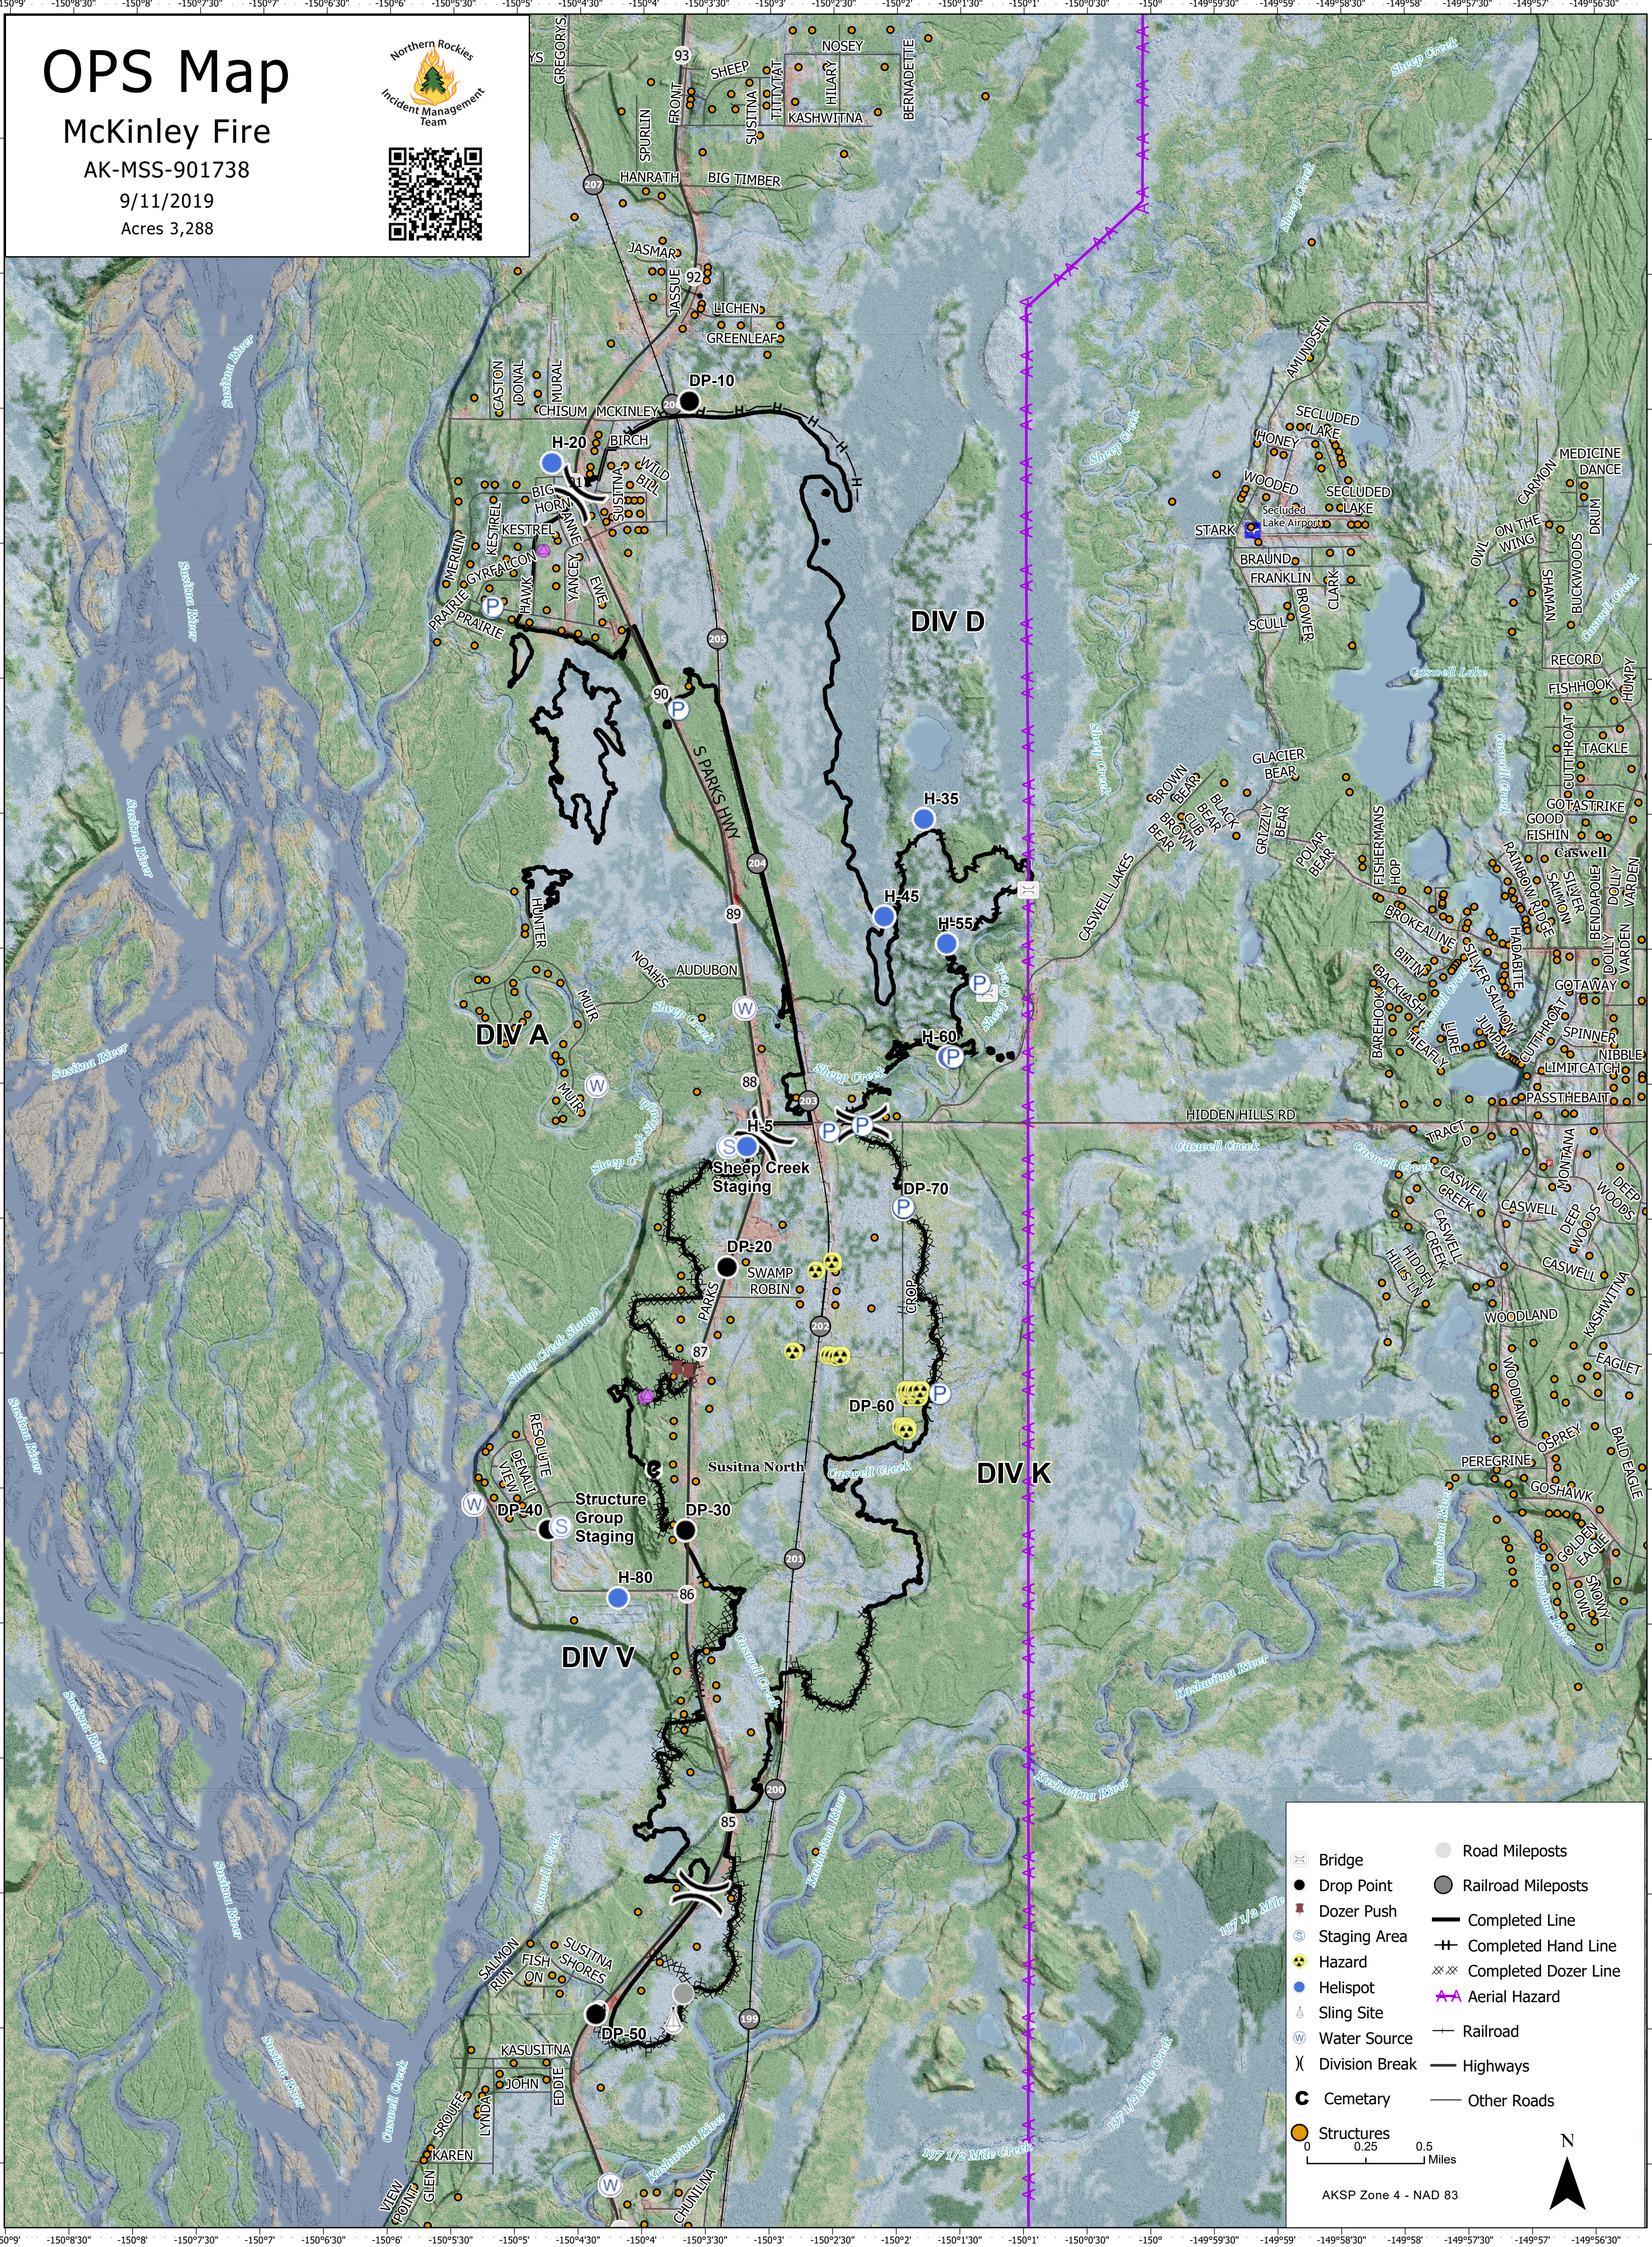

OPS Map

McKinley Fire

AK-MSS-901738

9/11/2019

Acres 3,288

Bridge	Road Mileposts
Drop Point	Railroad Mileposts
Dozer Push	Completed Line
Staging Area	Completed Hand Line
Hazard	Completed Dozer Line
Helispot	Aerial Hazard
Sling Site	Railroad
Water Source	Highways
Division Break	Other Roads
Cemetery	
Structures	

0 0.25 0.5 Miles

AKSP Zone 4 - NAD 83