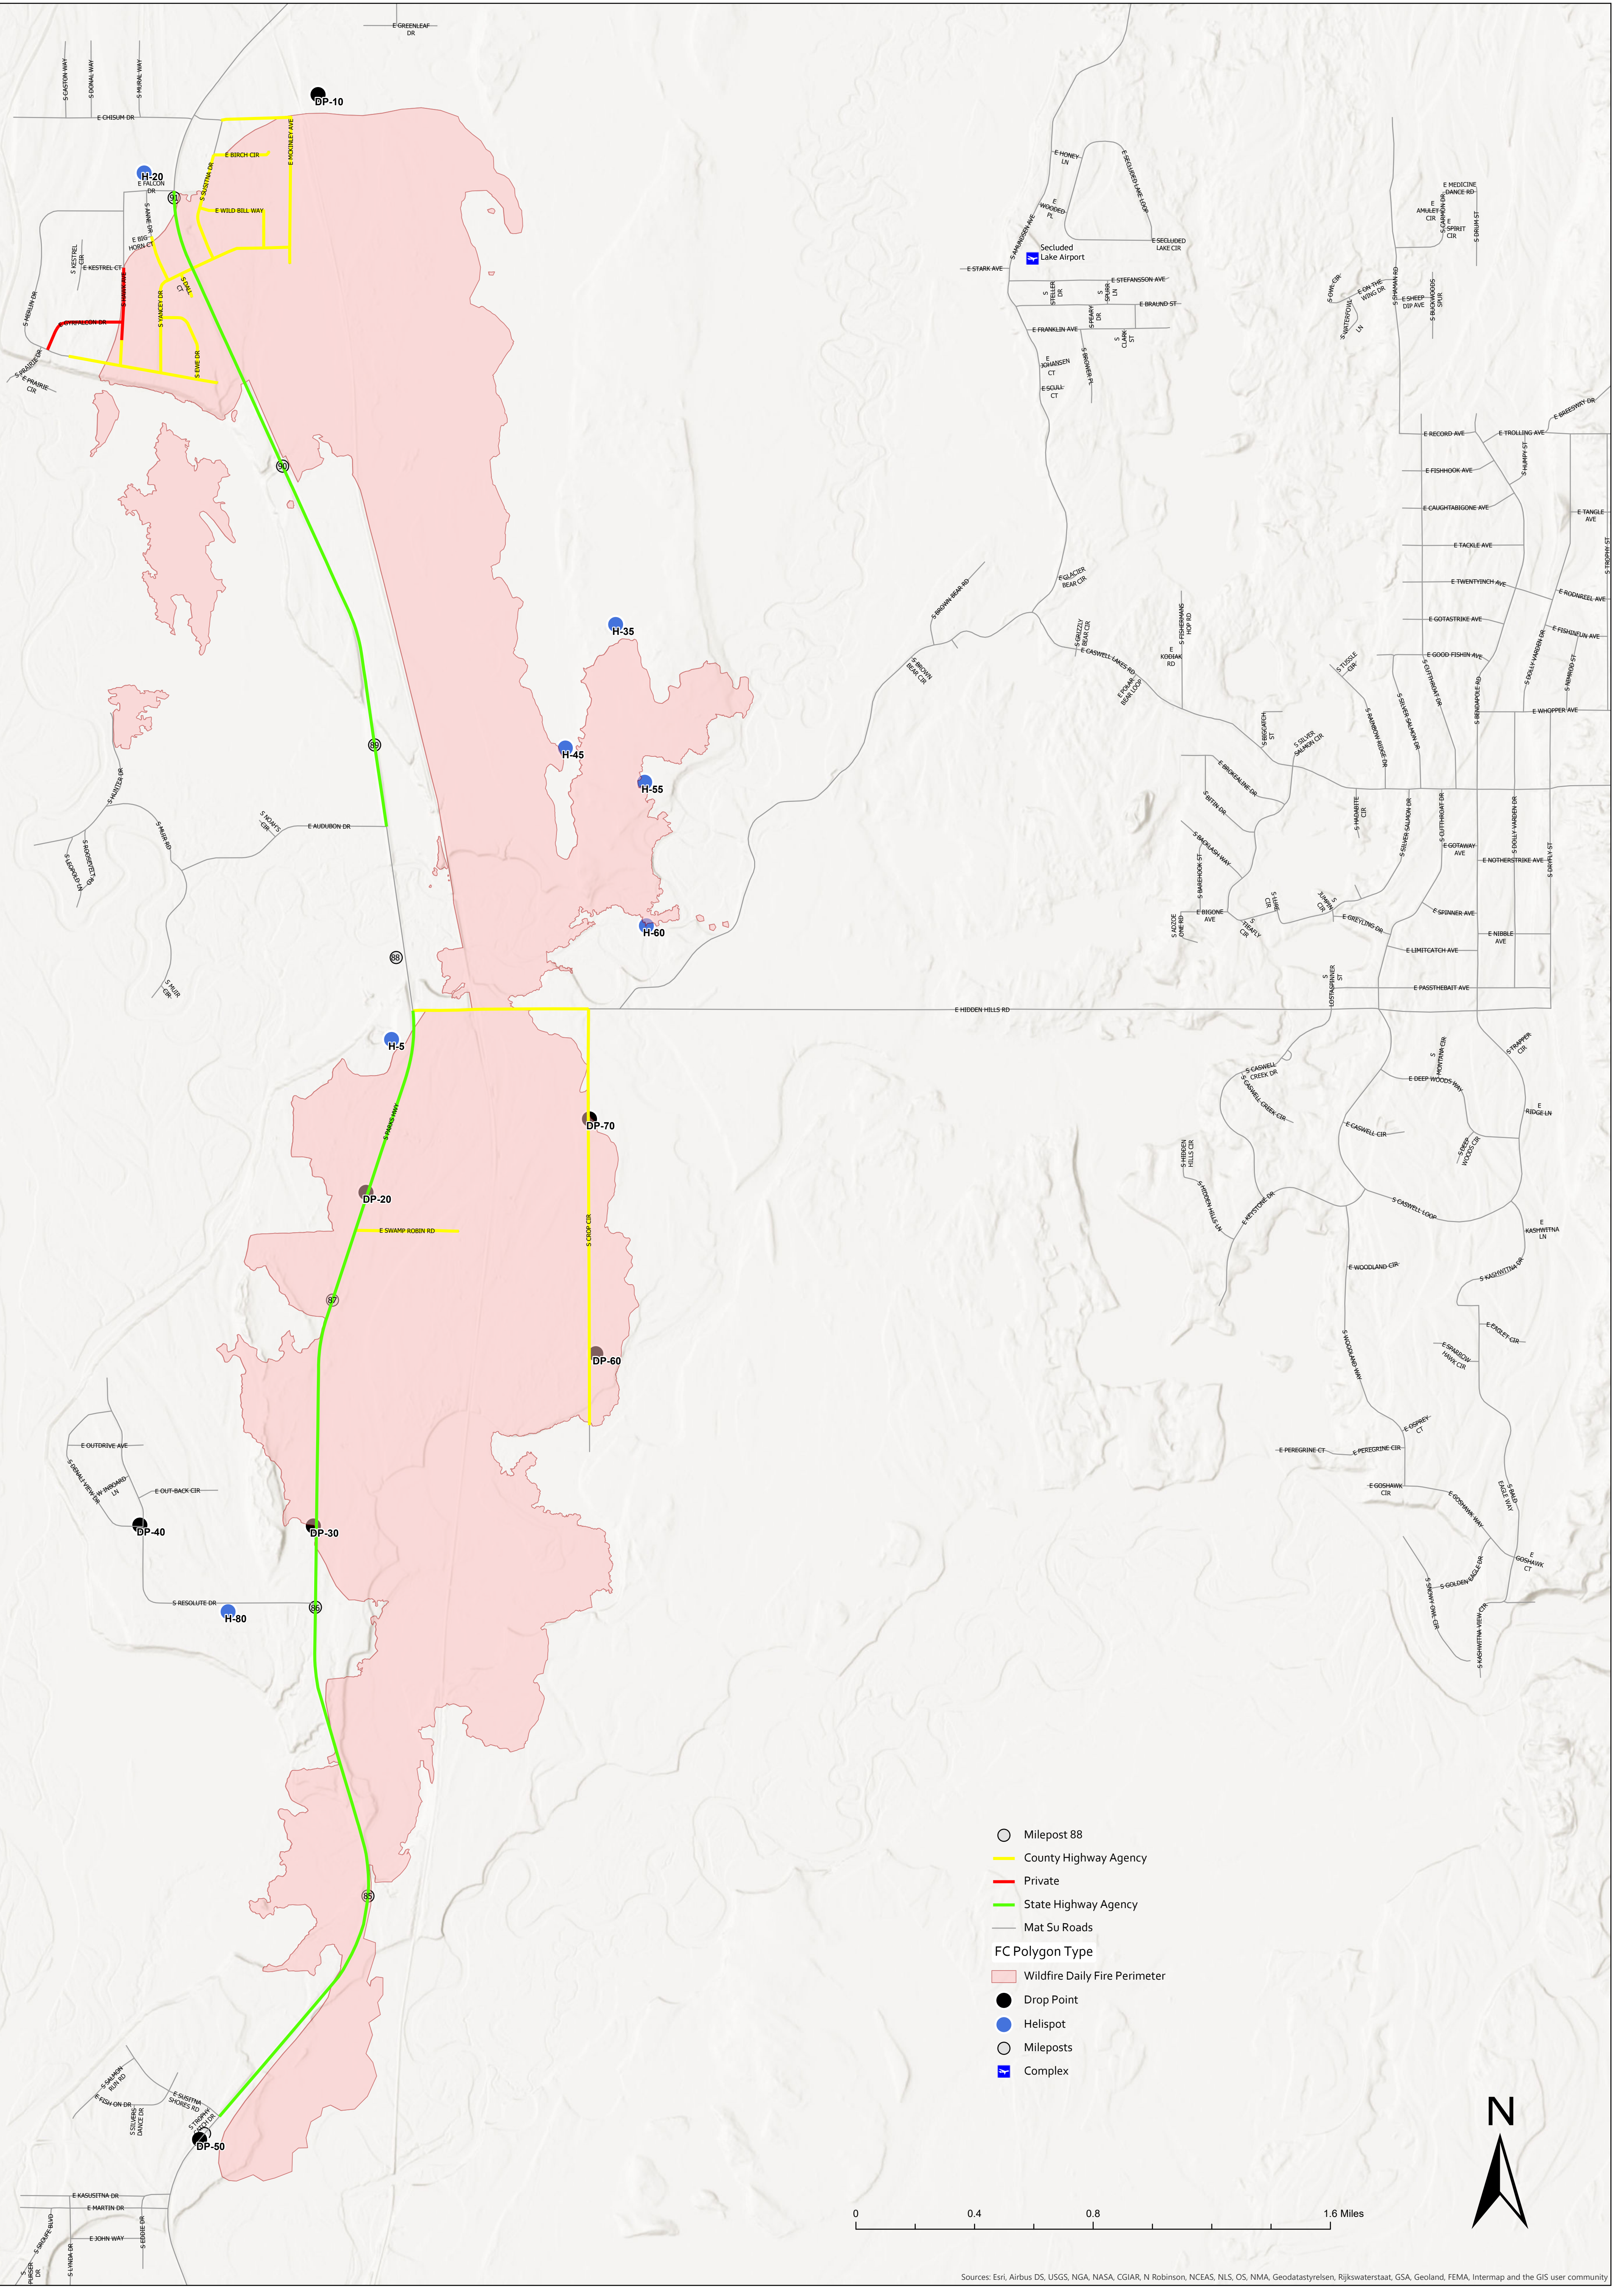

**McKinley Fire
AK-MSS-901738
Road Maintenance
Responsibility Map
09/12/2019**