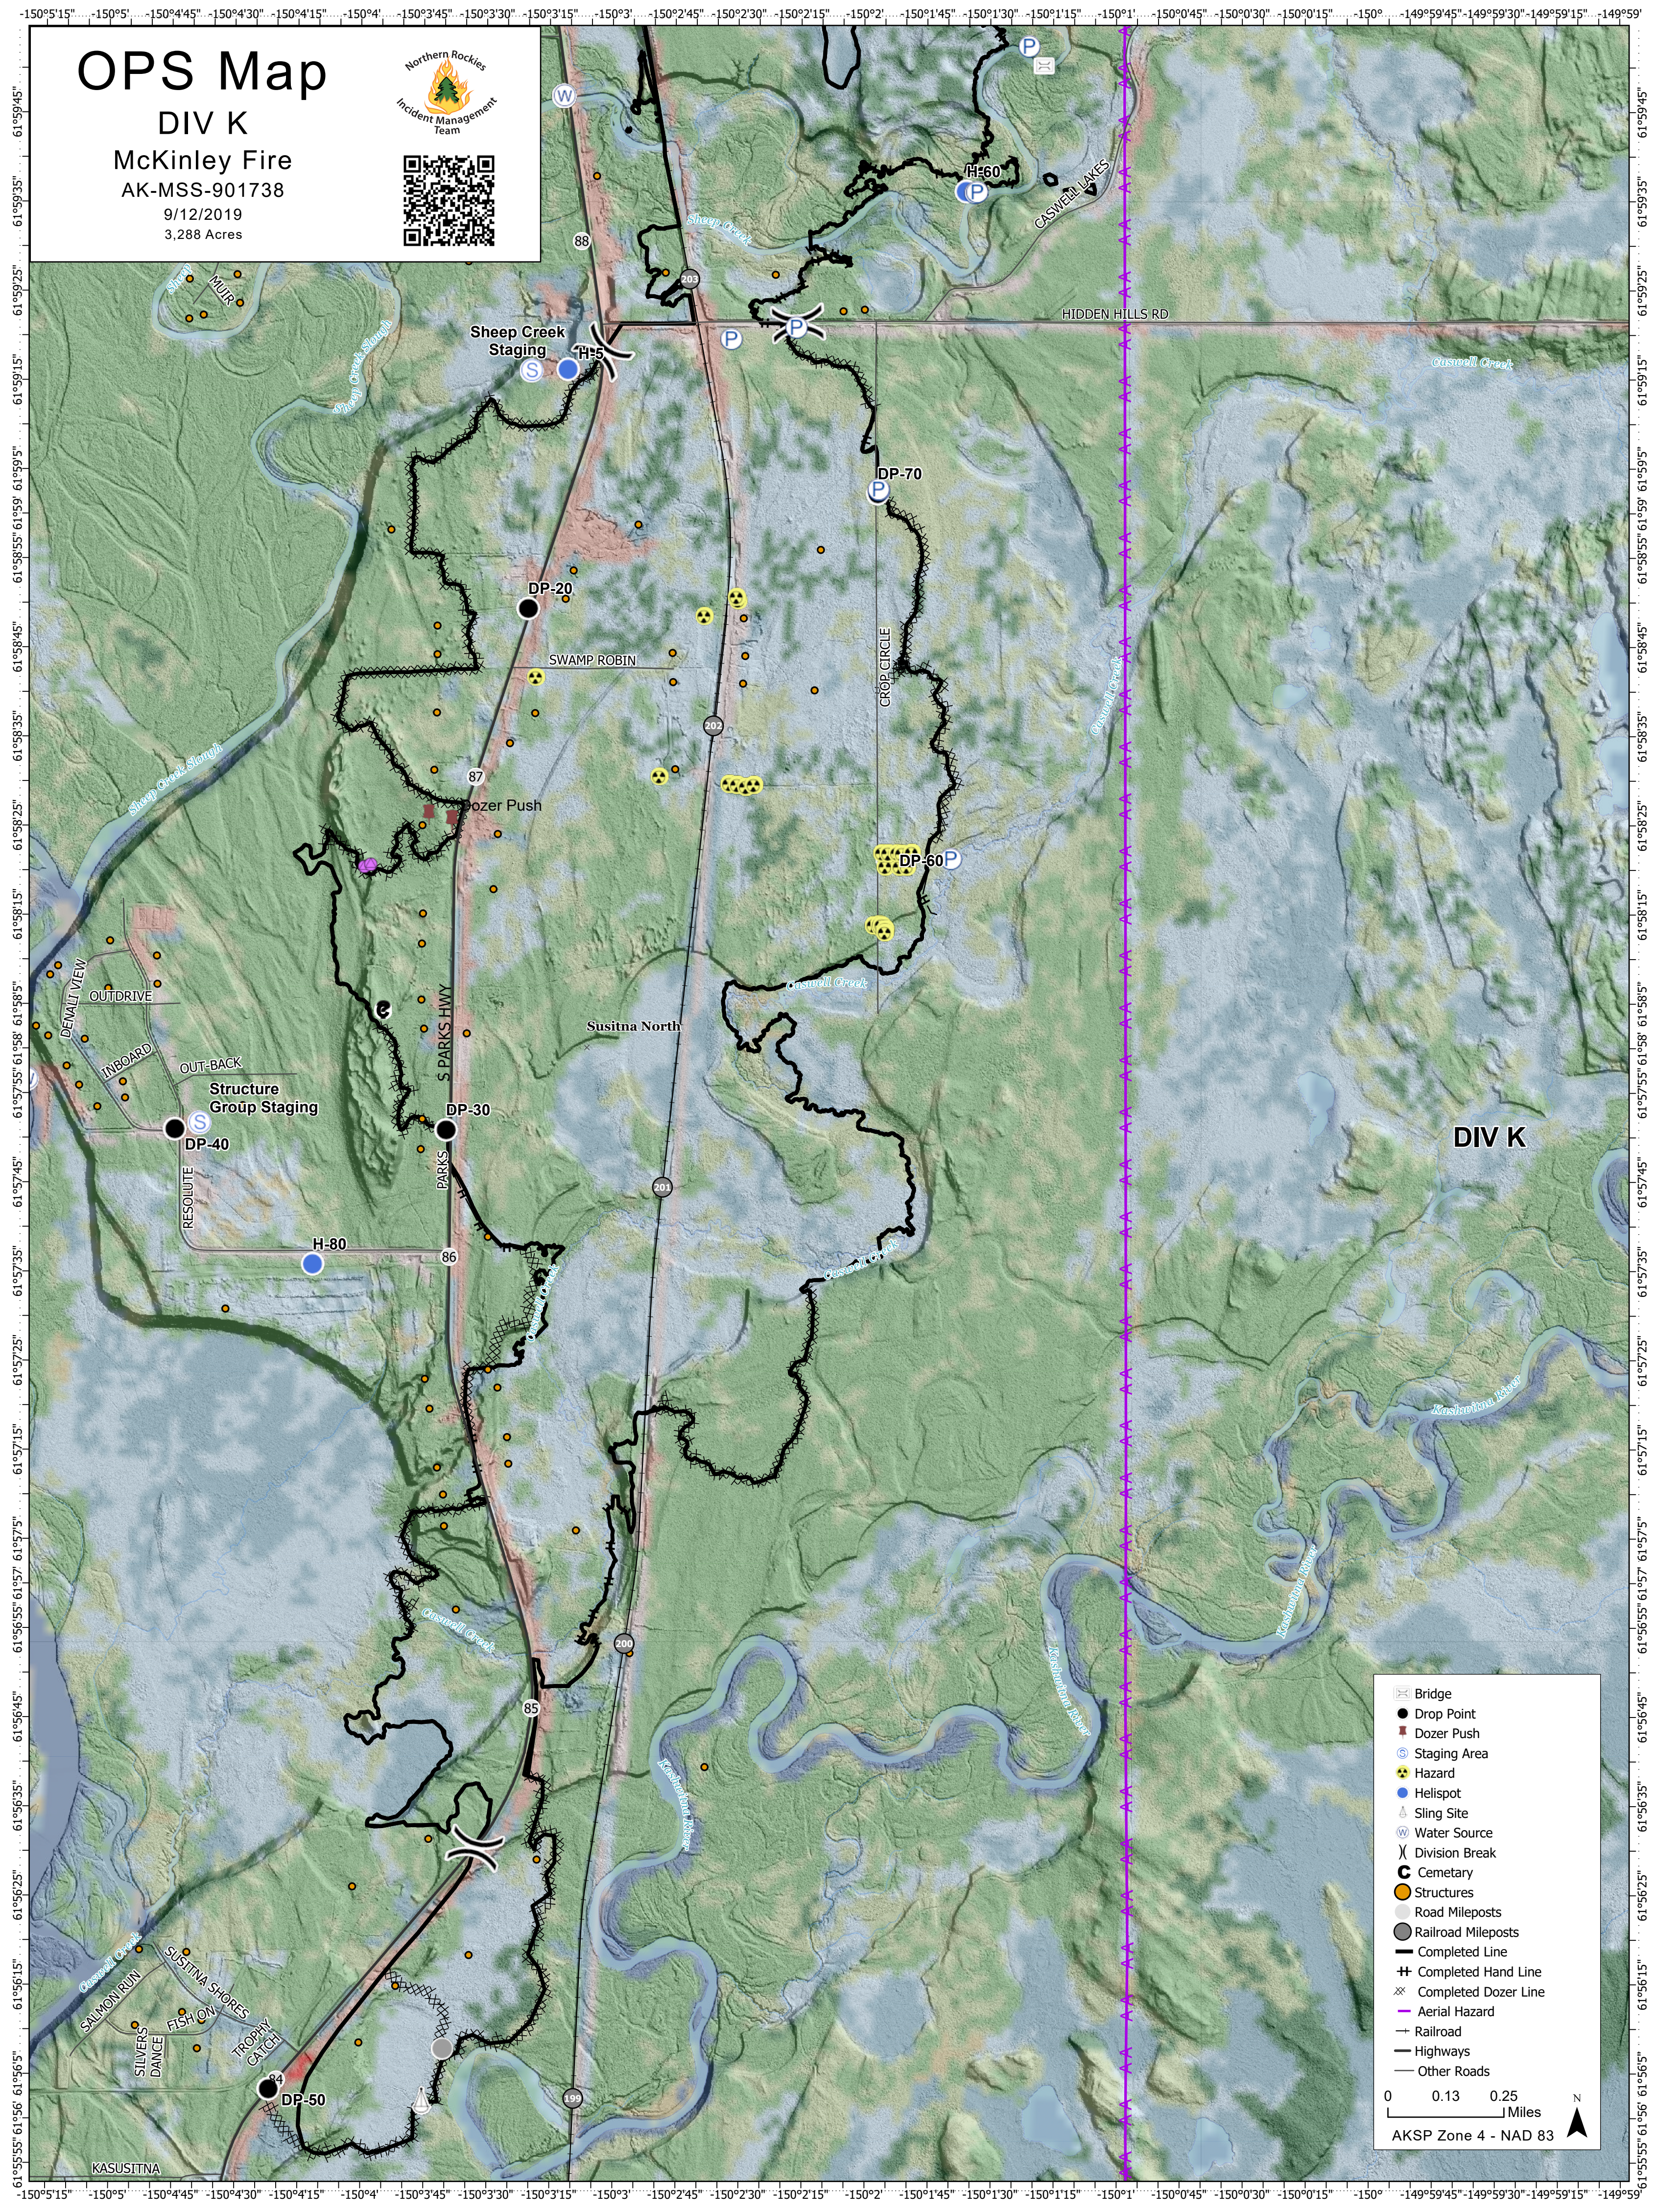

OPS Map

DIV K

McKinley Fire
AK-MSS-901738

9/12/2019
3,288 Acres

DIV K

	Bridge
	Drop Point
	Dozer Push
	Staging Area
	Hazard
	Helispot
	Sling Site
	Water Source
	Division Break
	Cemetery
	Structures
	Road Mileposts
	Railroad Mileposts
	Completed Line
	Completed Hand Line
	Completed Dozer Line
	Aerial Hazard
	Railroad
	Highways
	Other Roads

0 0.13 0.25 Miles

AKSP Zone 4 - NAD 83