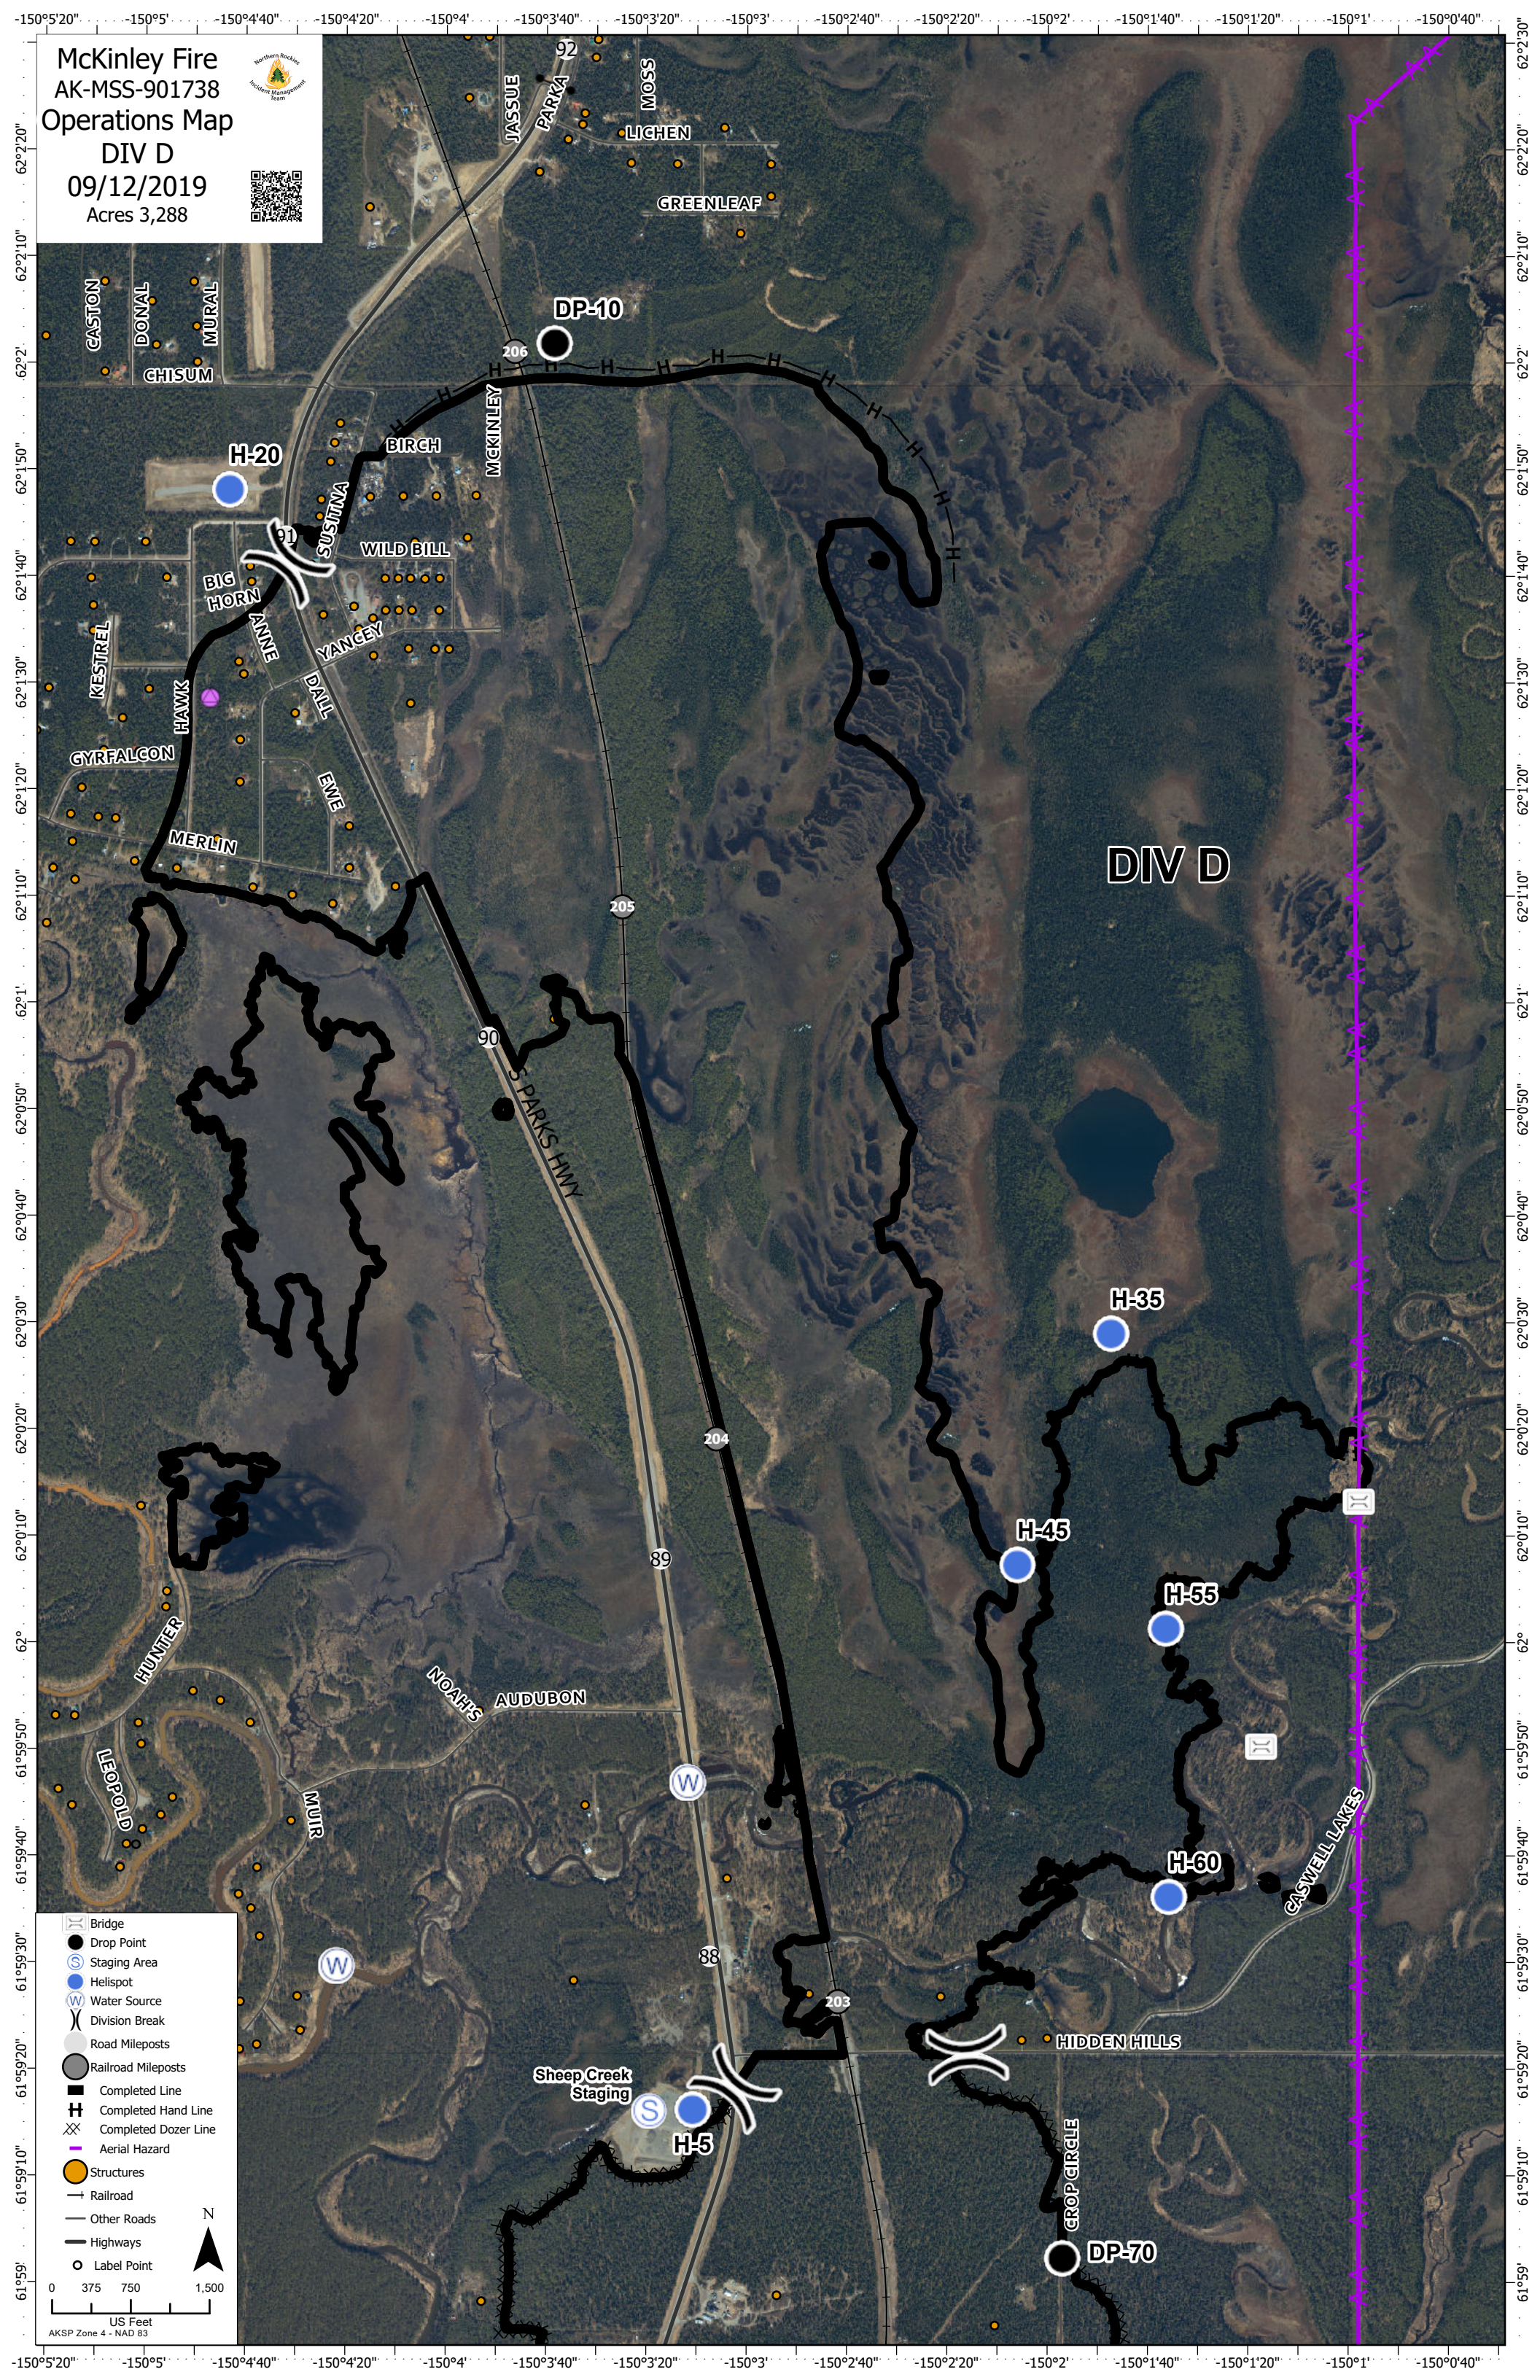

McKinley Fire
AK-MSS-901738
Operations Map
DIV D
09/12/2019
Acres 3,288

Legend

- Bridge
- Drop Point
- Staging Area
- Helispot
- Water Source
- Division Break
- Road Mileposts
- Railroad Mileposts
- Completed Line
- Completed Hand Line
- Completed Dozer Line
- Aerial Hazard
- Structures
- Railroad
- Other Roads
- Highways
- Label Point

0 375 750 1,500
US Feet
AKSP Zone 4 - NAD 83

N

DIV D

Sheep Creek Staging

DP-70

H-35

H-45

H-55

90
S PARKS HWY

205

204

89

88

203

NOAH'S
AUDUBON

MUIR

HUNTER
LEOPOLD

CASWELL LAKES

GROP CIRCLE

DP-70

HIDDEN HILLS