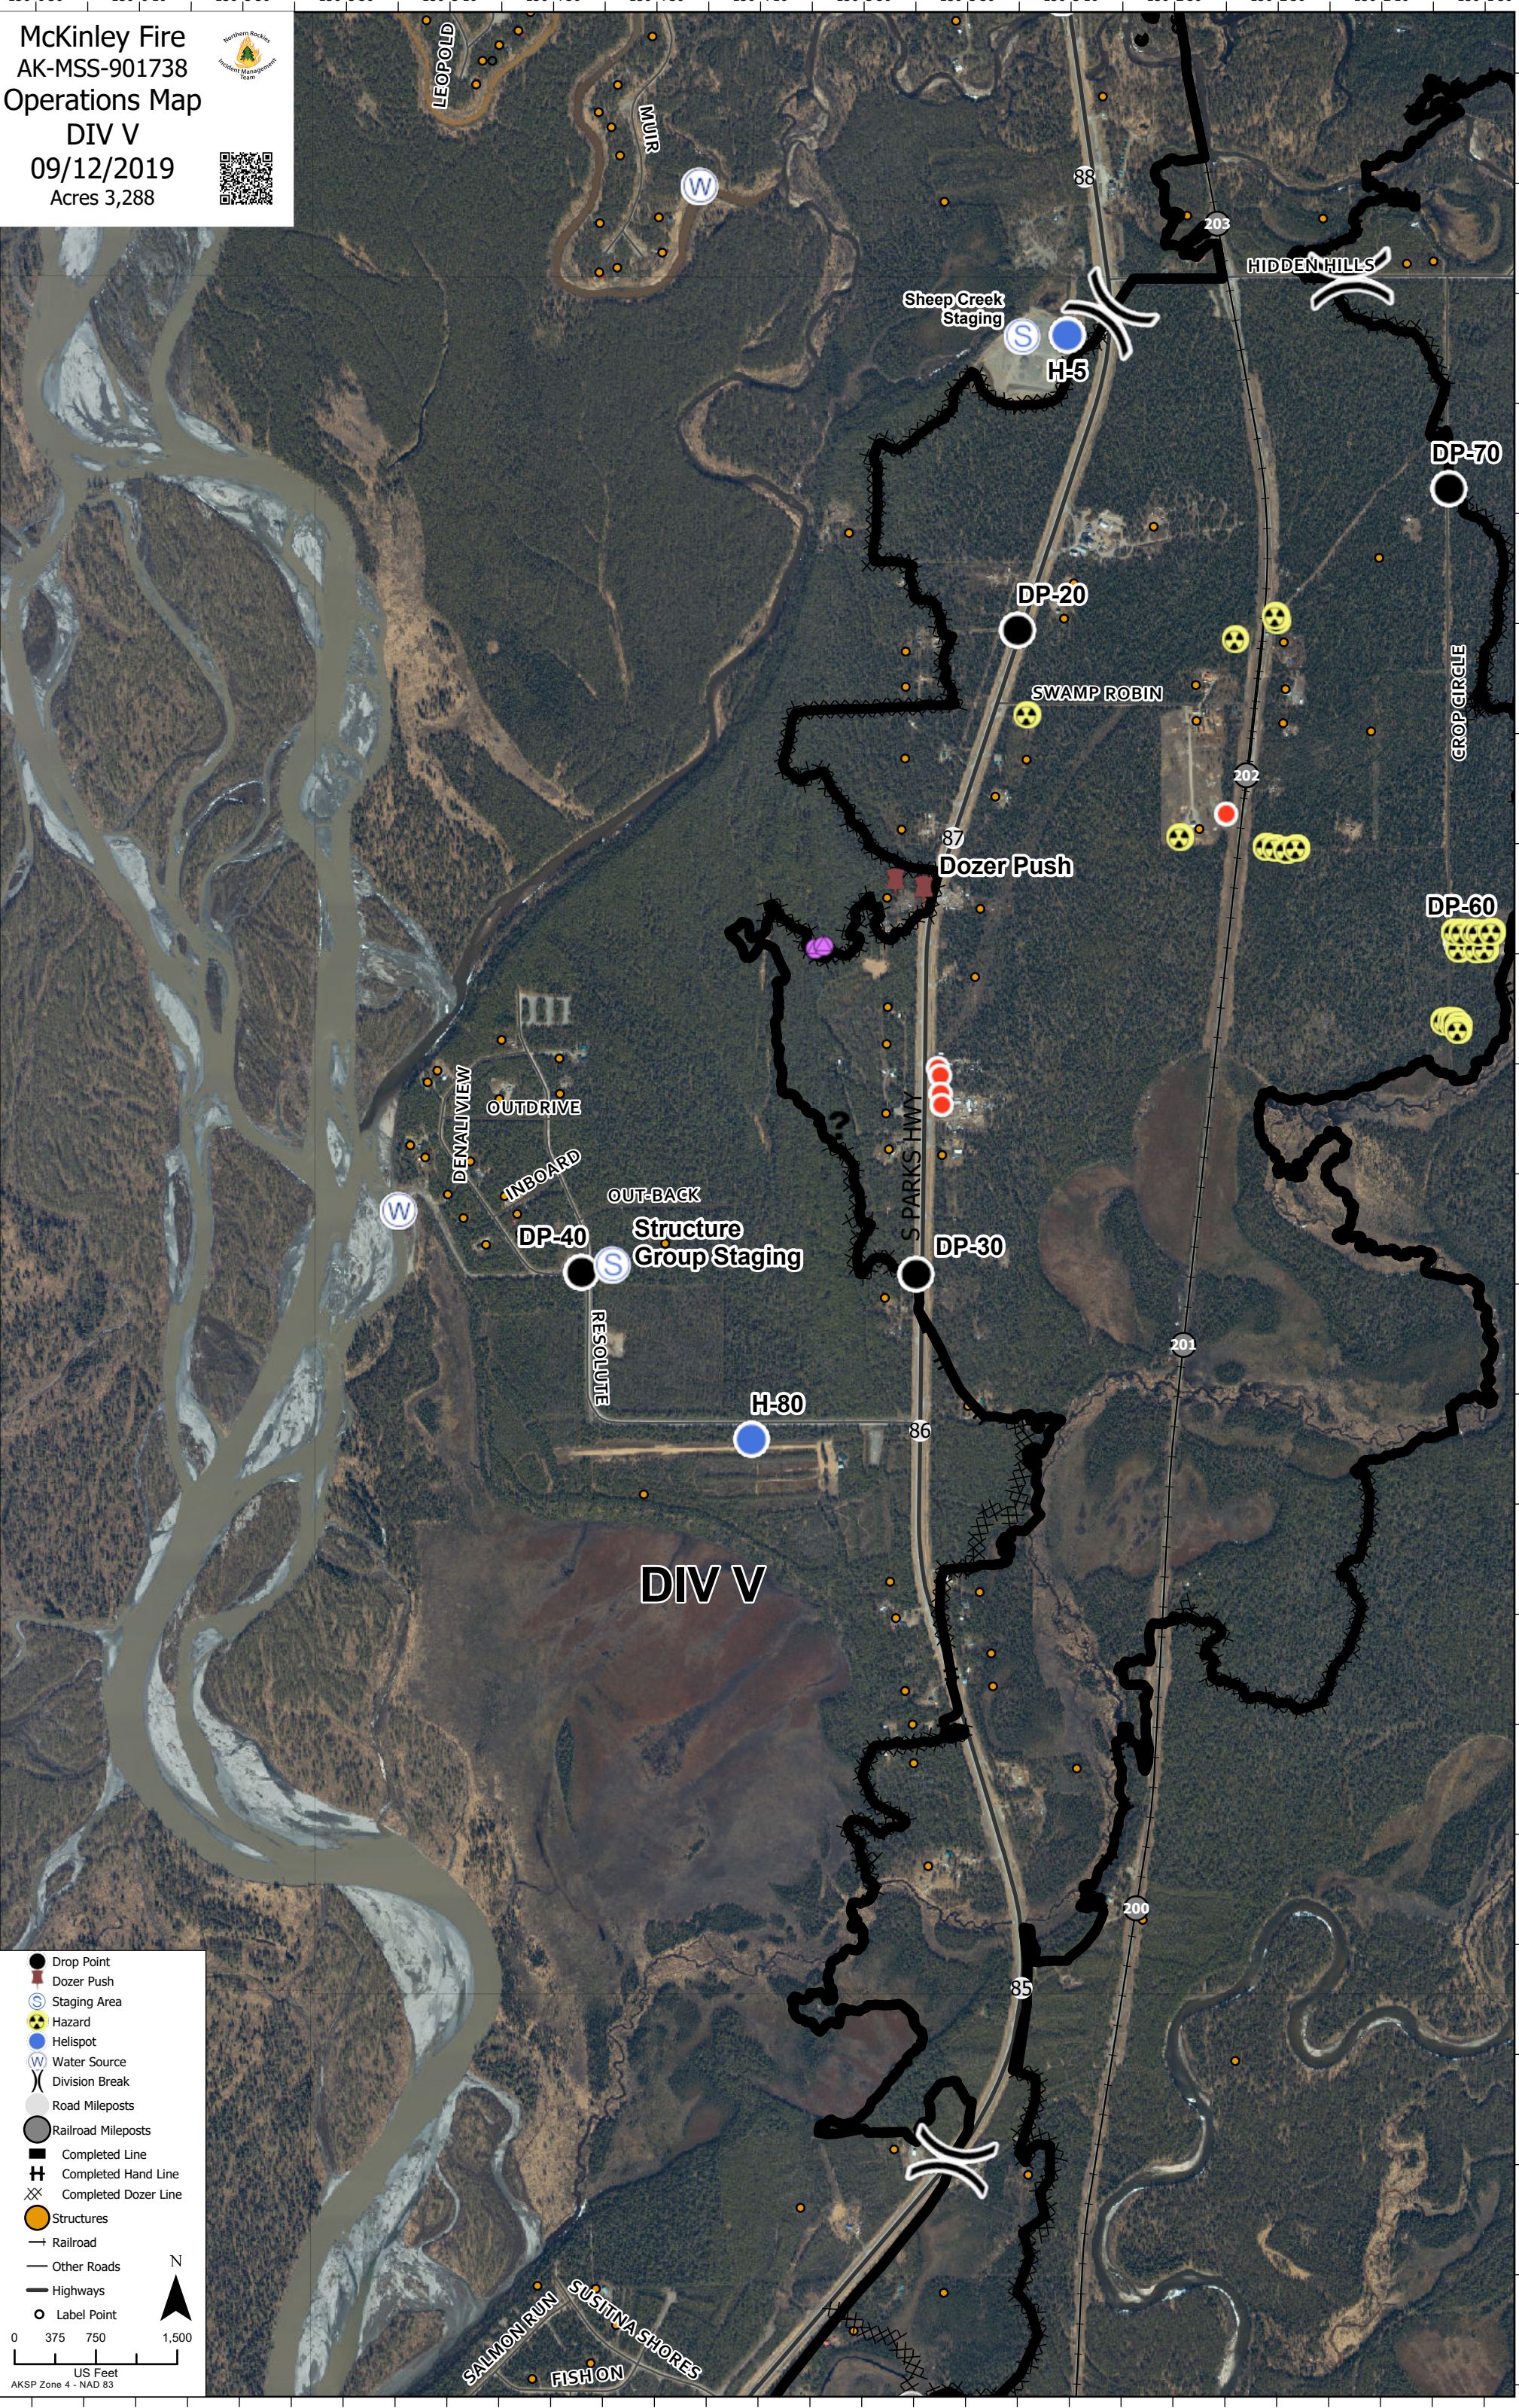

McKinley Fire  
 AK-MSS-901738  
 Operations Map  
 DIV V  
 09/12/2019  
 Acres 3,288

**Legend**

- Drop Point
- Dozer Push
- ⊙ Staging Area
- ☢ Hazard
- Helispot
- ⊙ Water Source
- ⌘ Division Break
- Road Mileposts
- Railroad Mileposts
- Completed Line
- ⌘ Completed Hand Line
- ⌘ Completed Dozer Line
- Structures
- Railroad
- Other Roads
- Highways
- Label Point

0 375 750 1,500  
 US Feet  
 AKSP Zone 4 - NAD 83

N