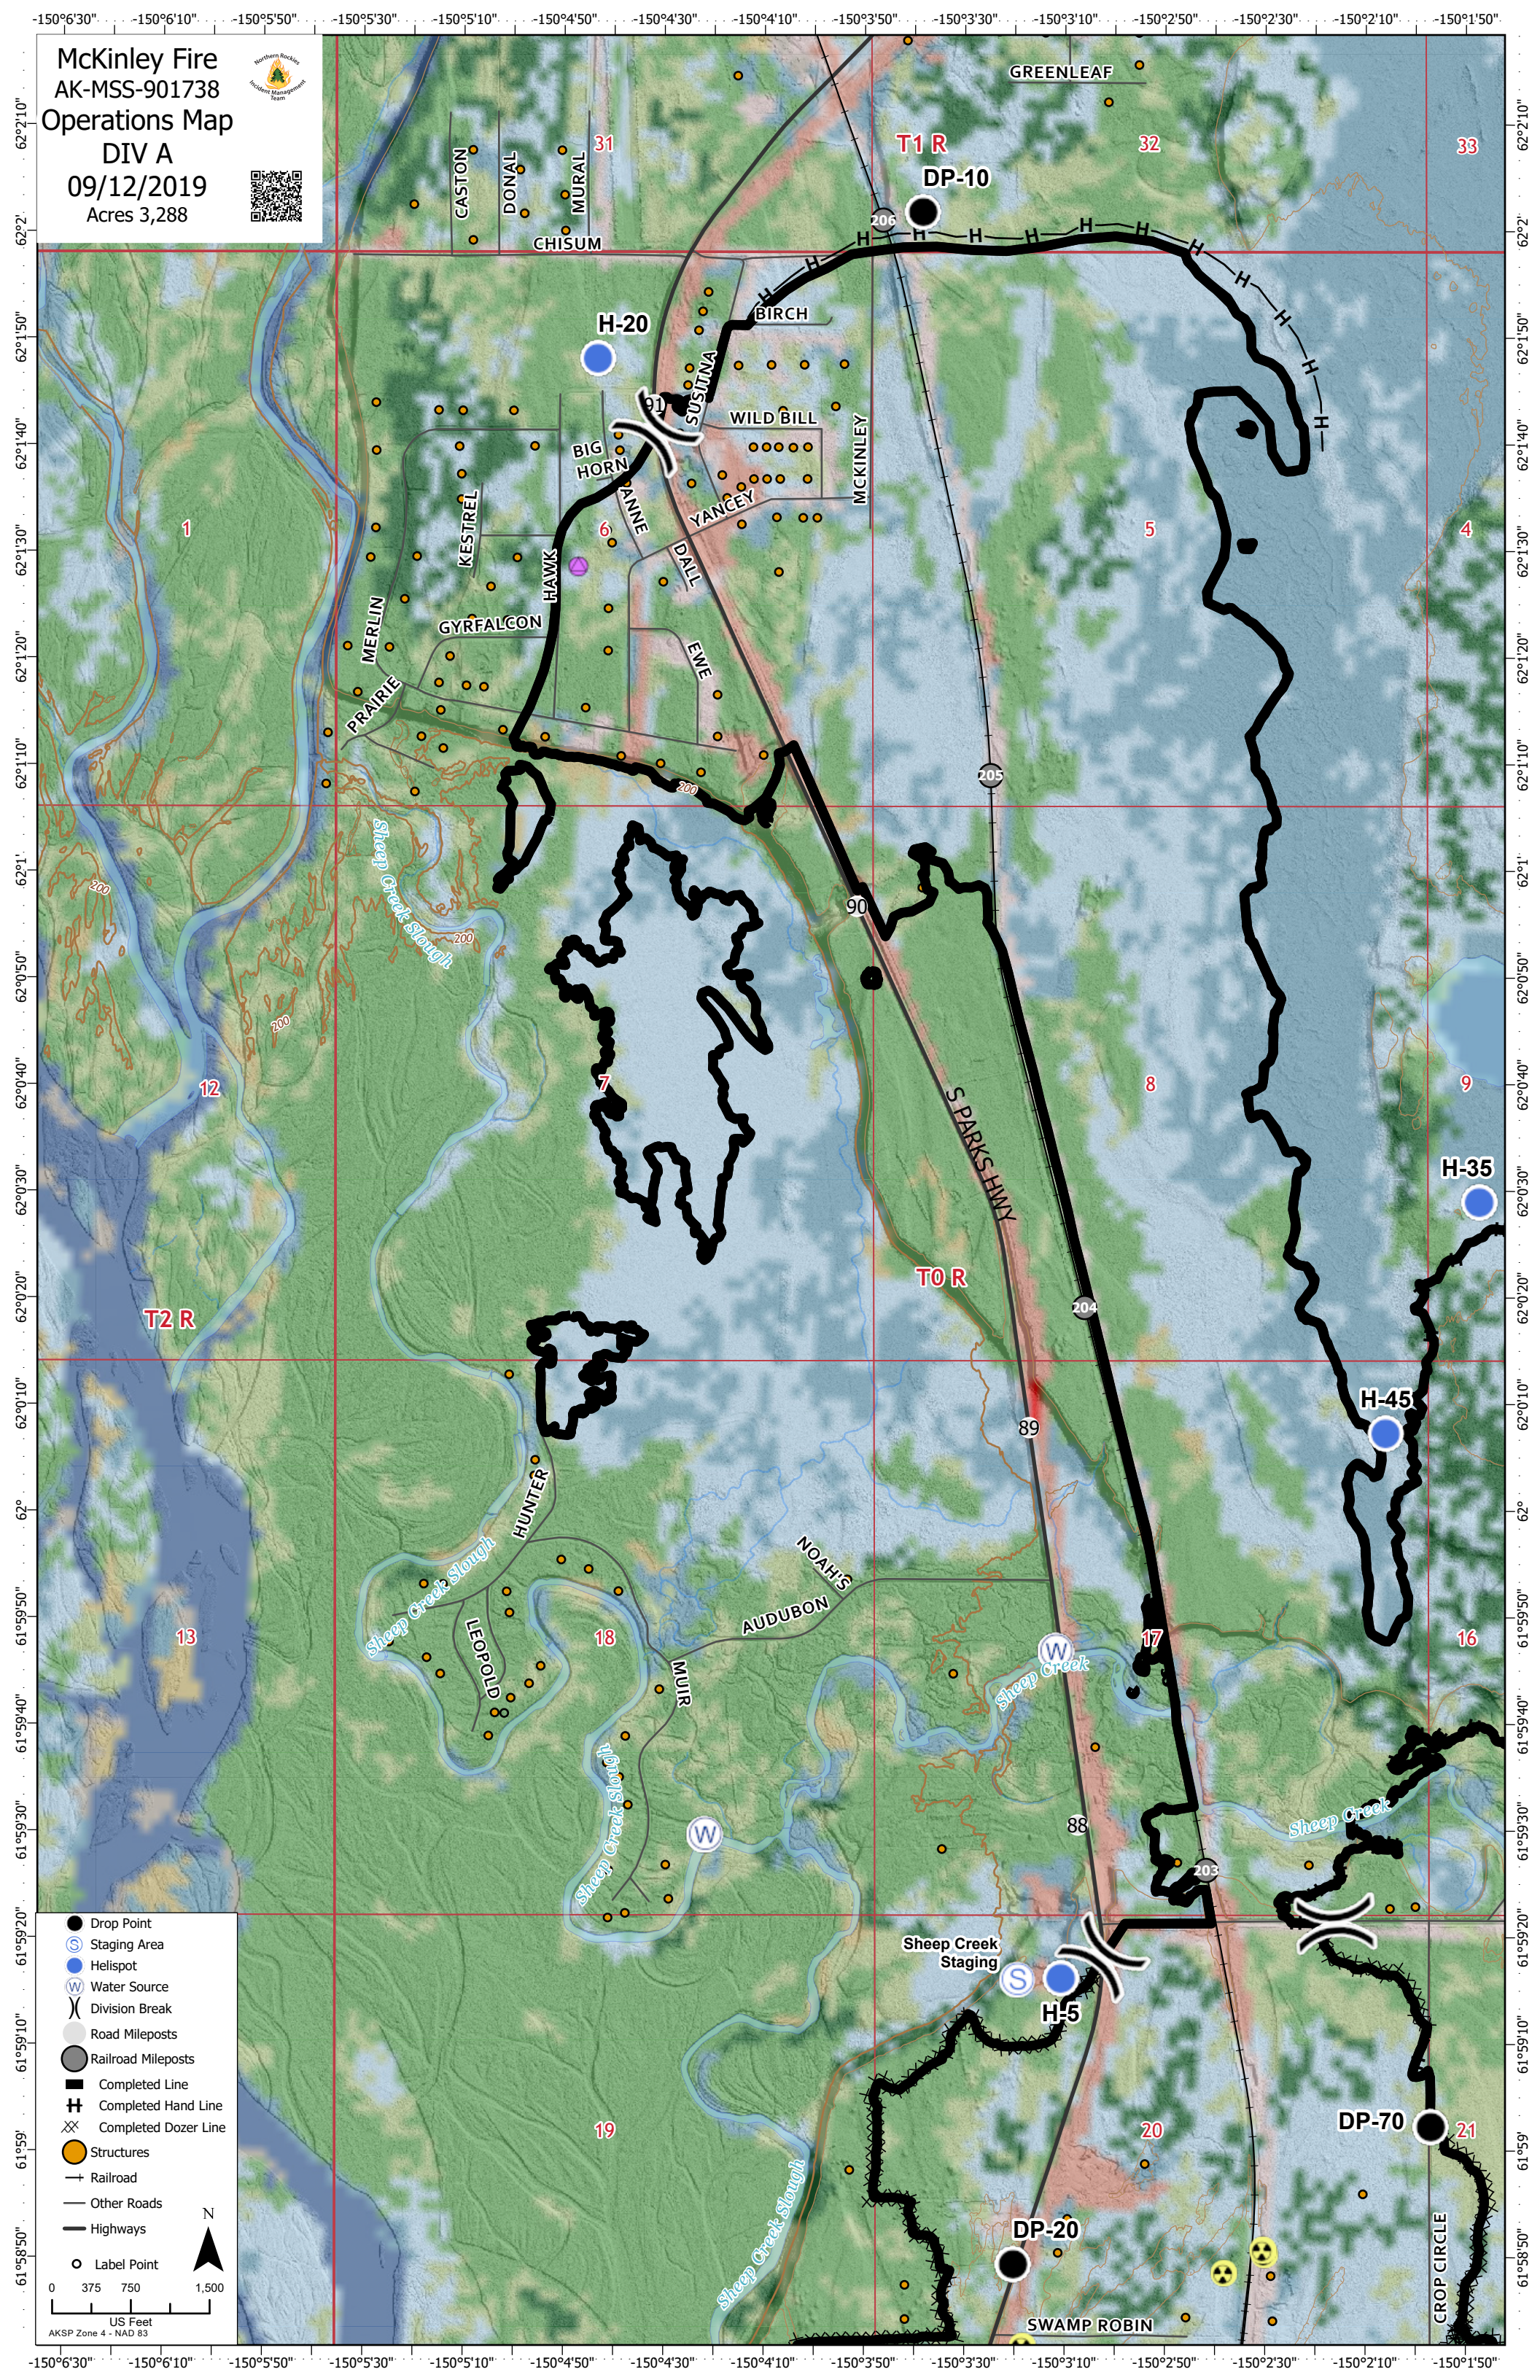

McKinley Fire
 AK-MSS-901738
 Operations Map
 DIV A
 09/12/2019
 Acres 3,288

- Drop Point
- Ⓢ Staging Area
- Helispot
- Ⓜ Water Source
- ⌘ Division Break
- Road Mileposts
- Railroad Mileposts
- ▬ Completed Line
- ⊕ Completed Hand Line
- ⊗ Completed Dozer Line
- Structures
- Railroad
- Other Roads
- Highways
- Label Point