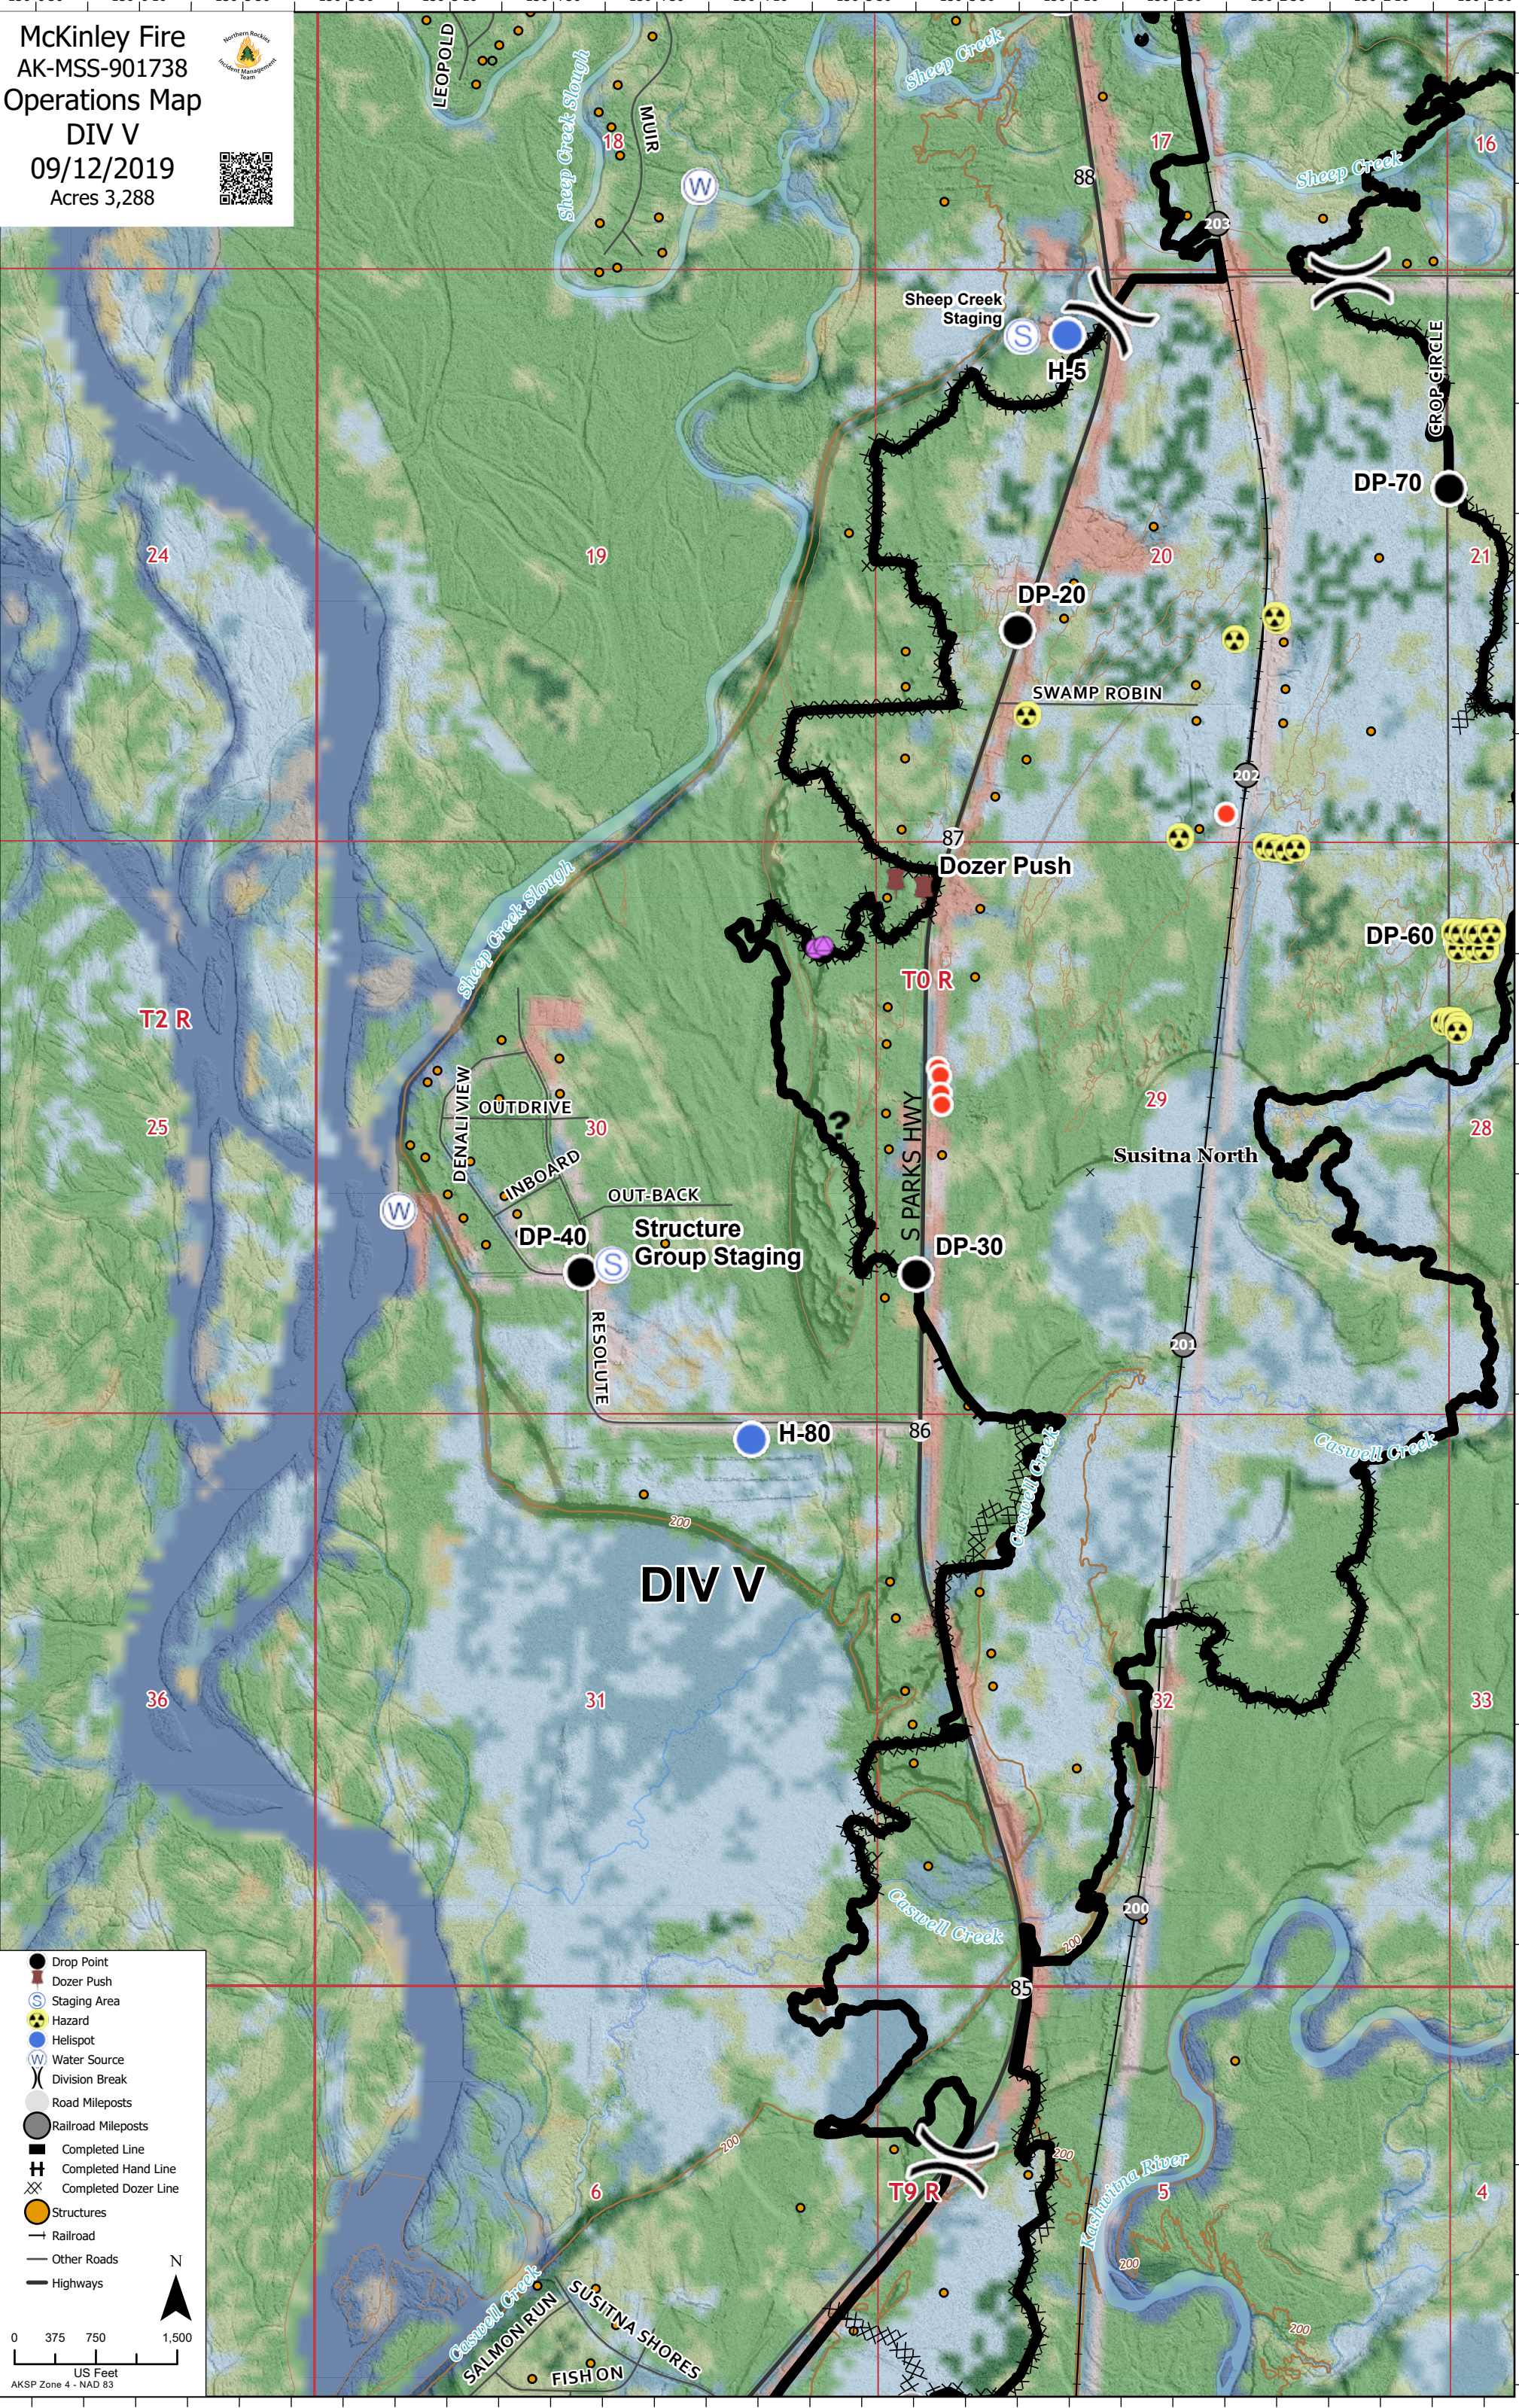

McKinley Fire
 AK-MSS-901738
 Operations Map
 DIV V
 09/12/2019
 Acres 3,288

Legend

- Drop Point
- Dozer Push
- Staging Area
- ☢ Hazard
- Helispot
- ⊕ Water Source
- ⌘ Division Break
- Road Mileposts
- Railroad Mileposts
- ▬ Completed Line
- ⊕ Completed Hand Line
- ⊗ Completed Dozer Line
- Structures
- Railroad
- Other Roads
- Highways

0 375 750 1,500
 US Feet
 AKSP Zone 4 - NAD 83

N