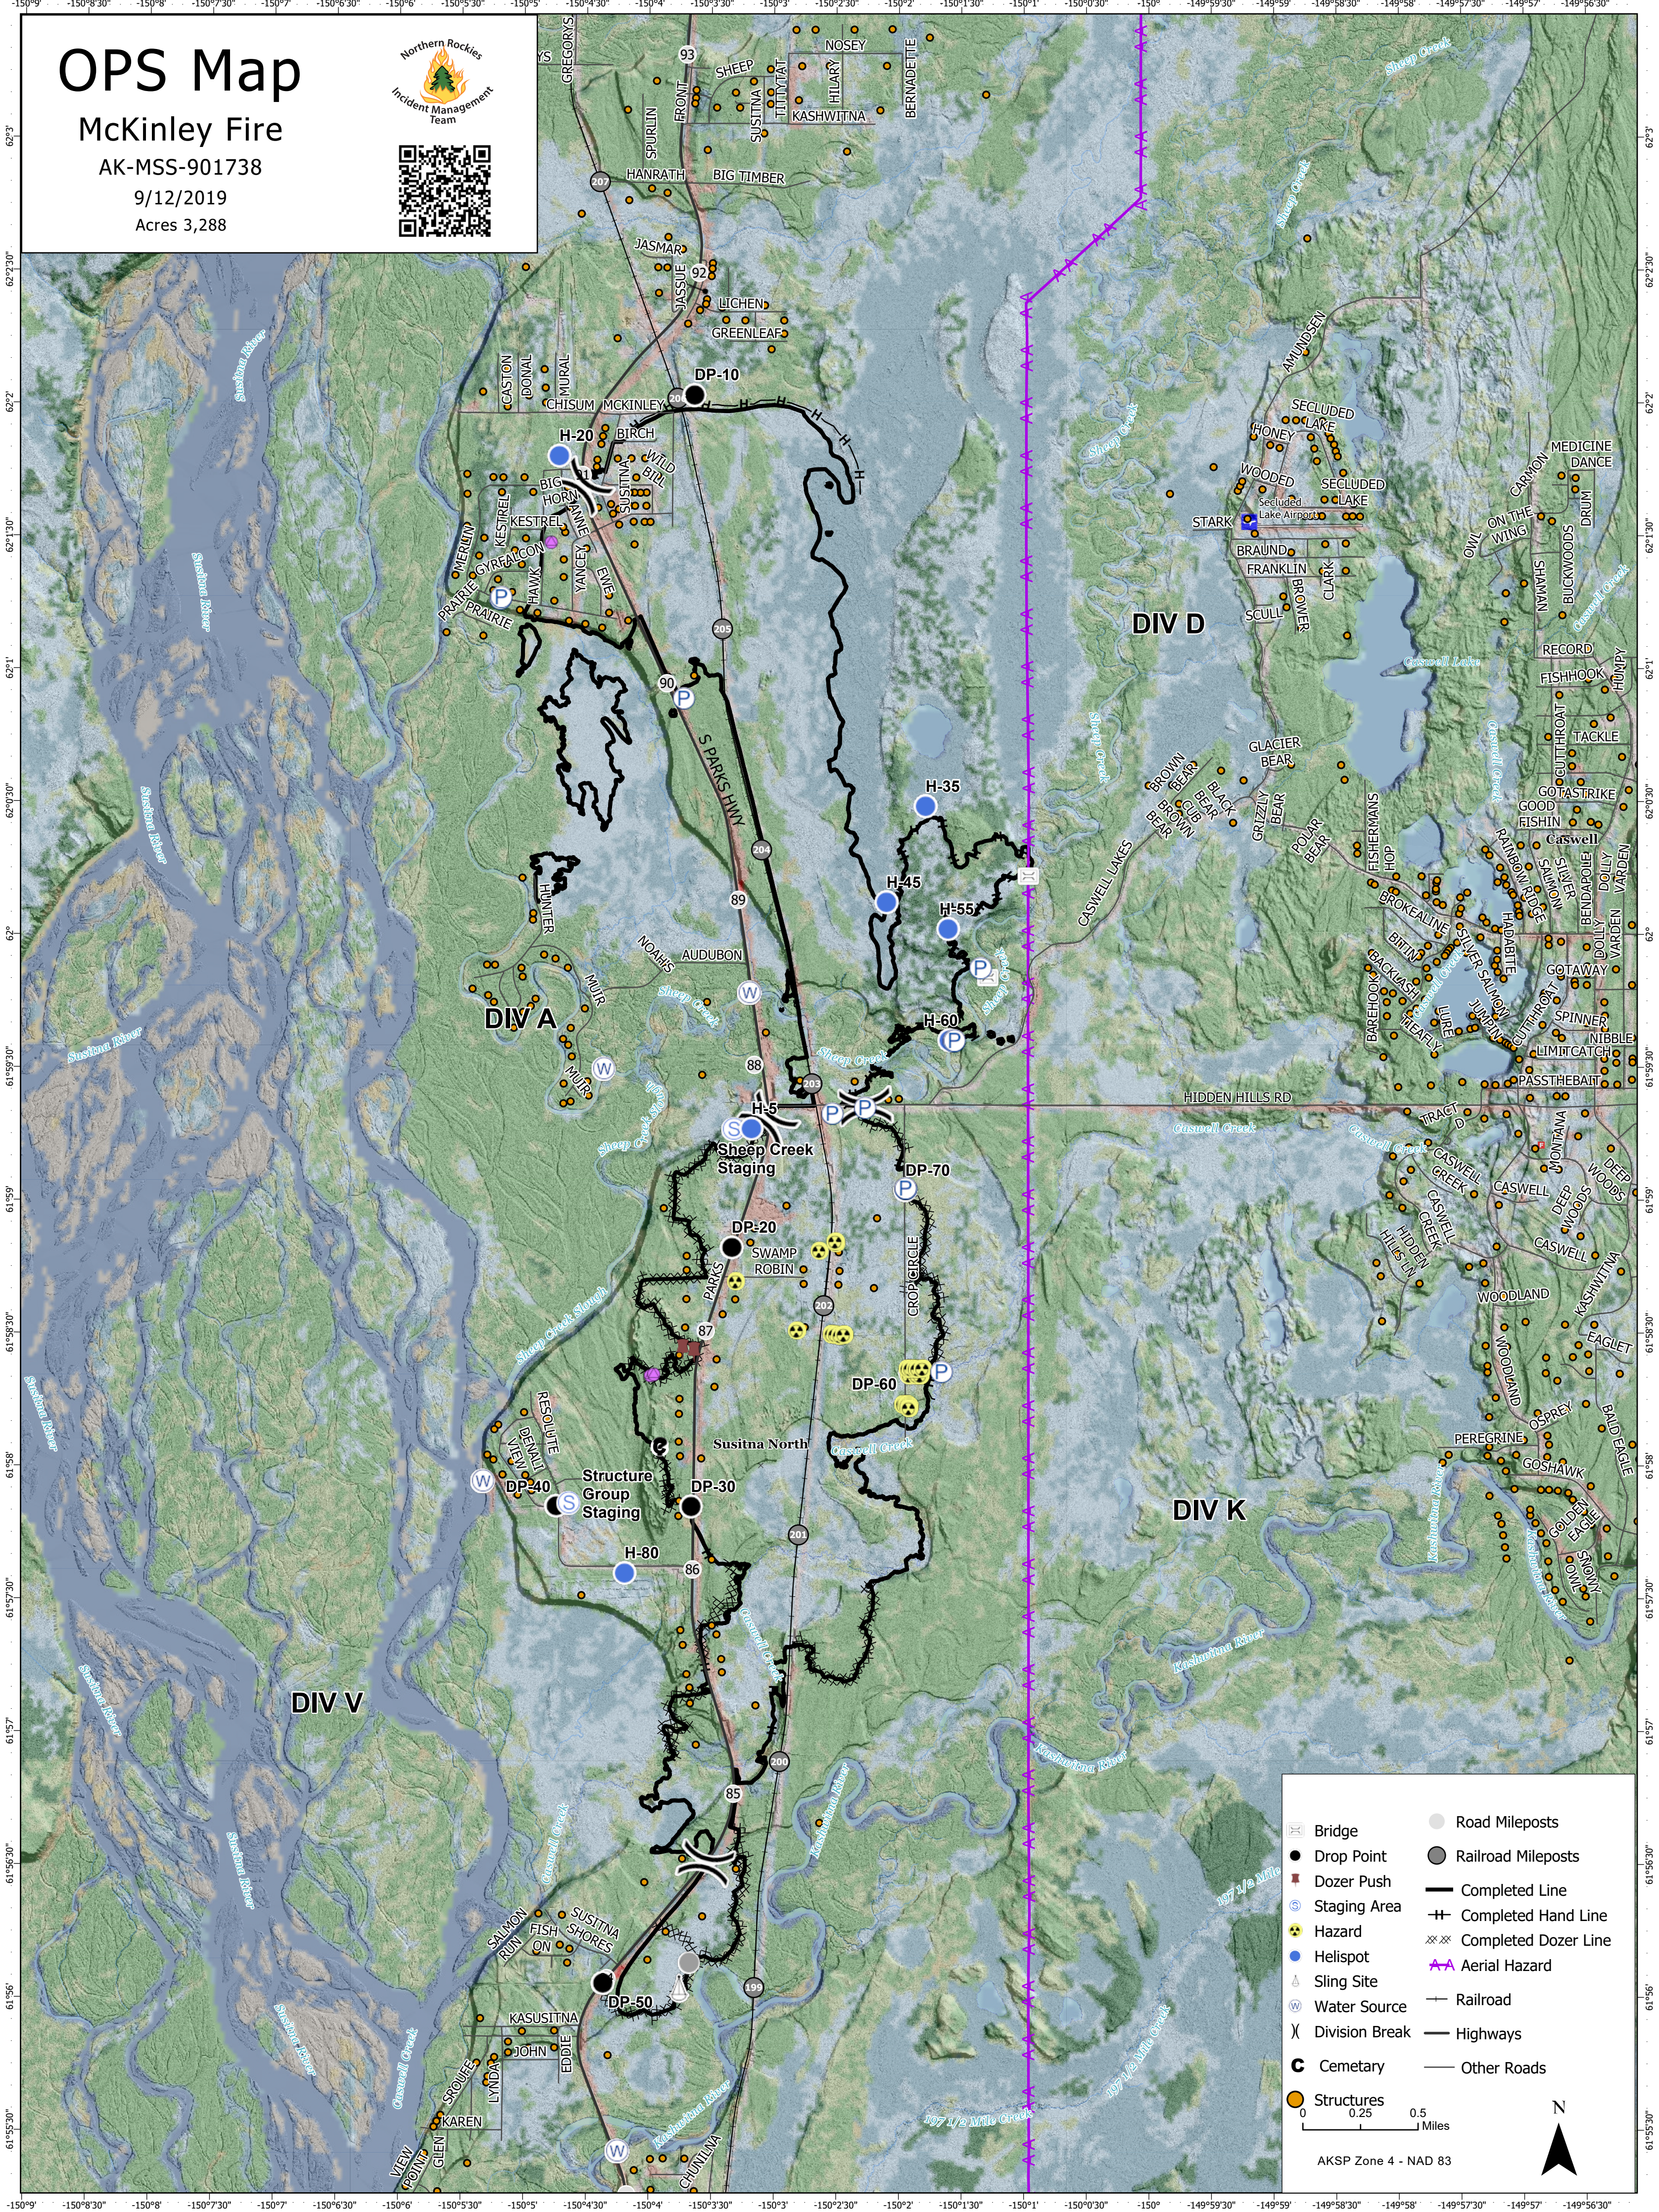

OPS Map

McKinley Fire

AK-MSS-901738

9/12/2019

Acres 3,288

Bridge	Road Mileposts
Drop Point	Railroad Mileposts
Dozer Push	Completed Line
Staging Area	Completed Hand Line
Hazard	Completed Dozer Line
Helispot	Aerial Hazard
Sling Site	Railroad
Water Source	Highways
Division Break	Other Roads
Cemetery	
Structures	

0 0.25 0.5 1 Miles

AKSP Zone 4 - NAD 83