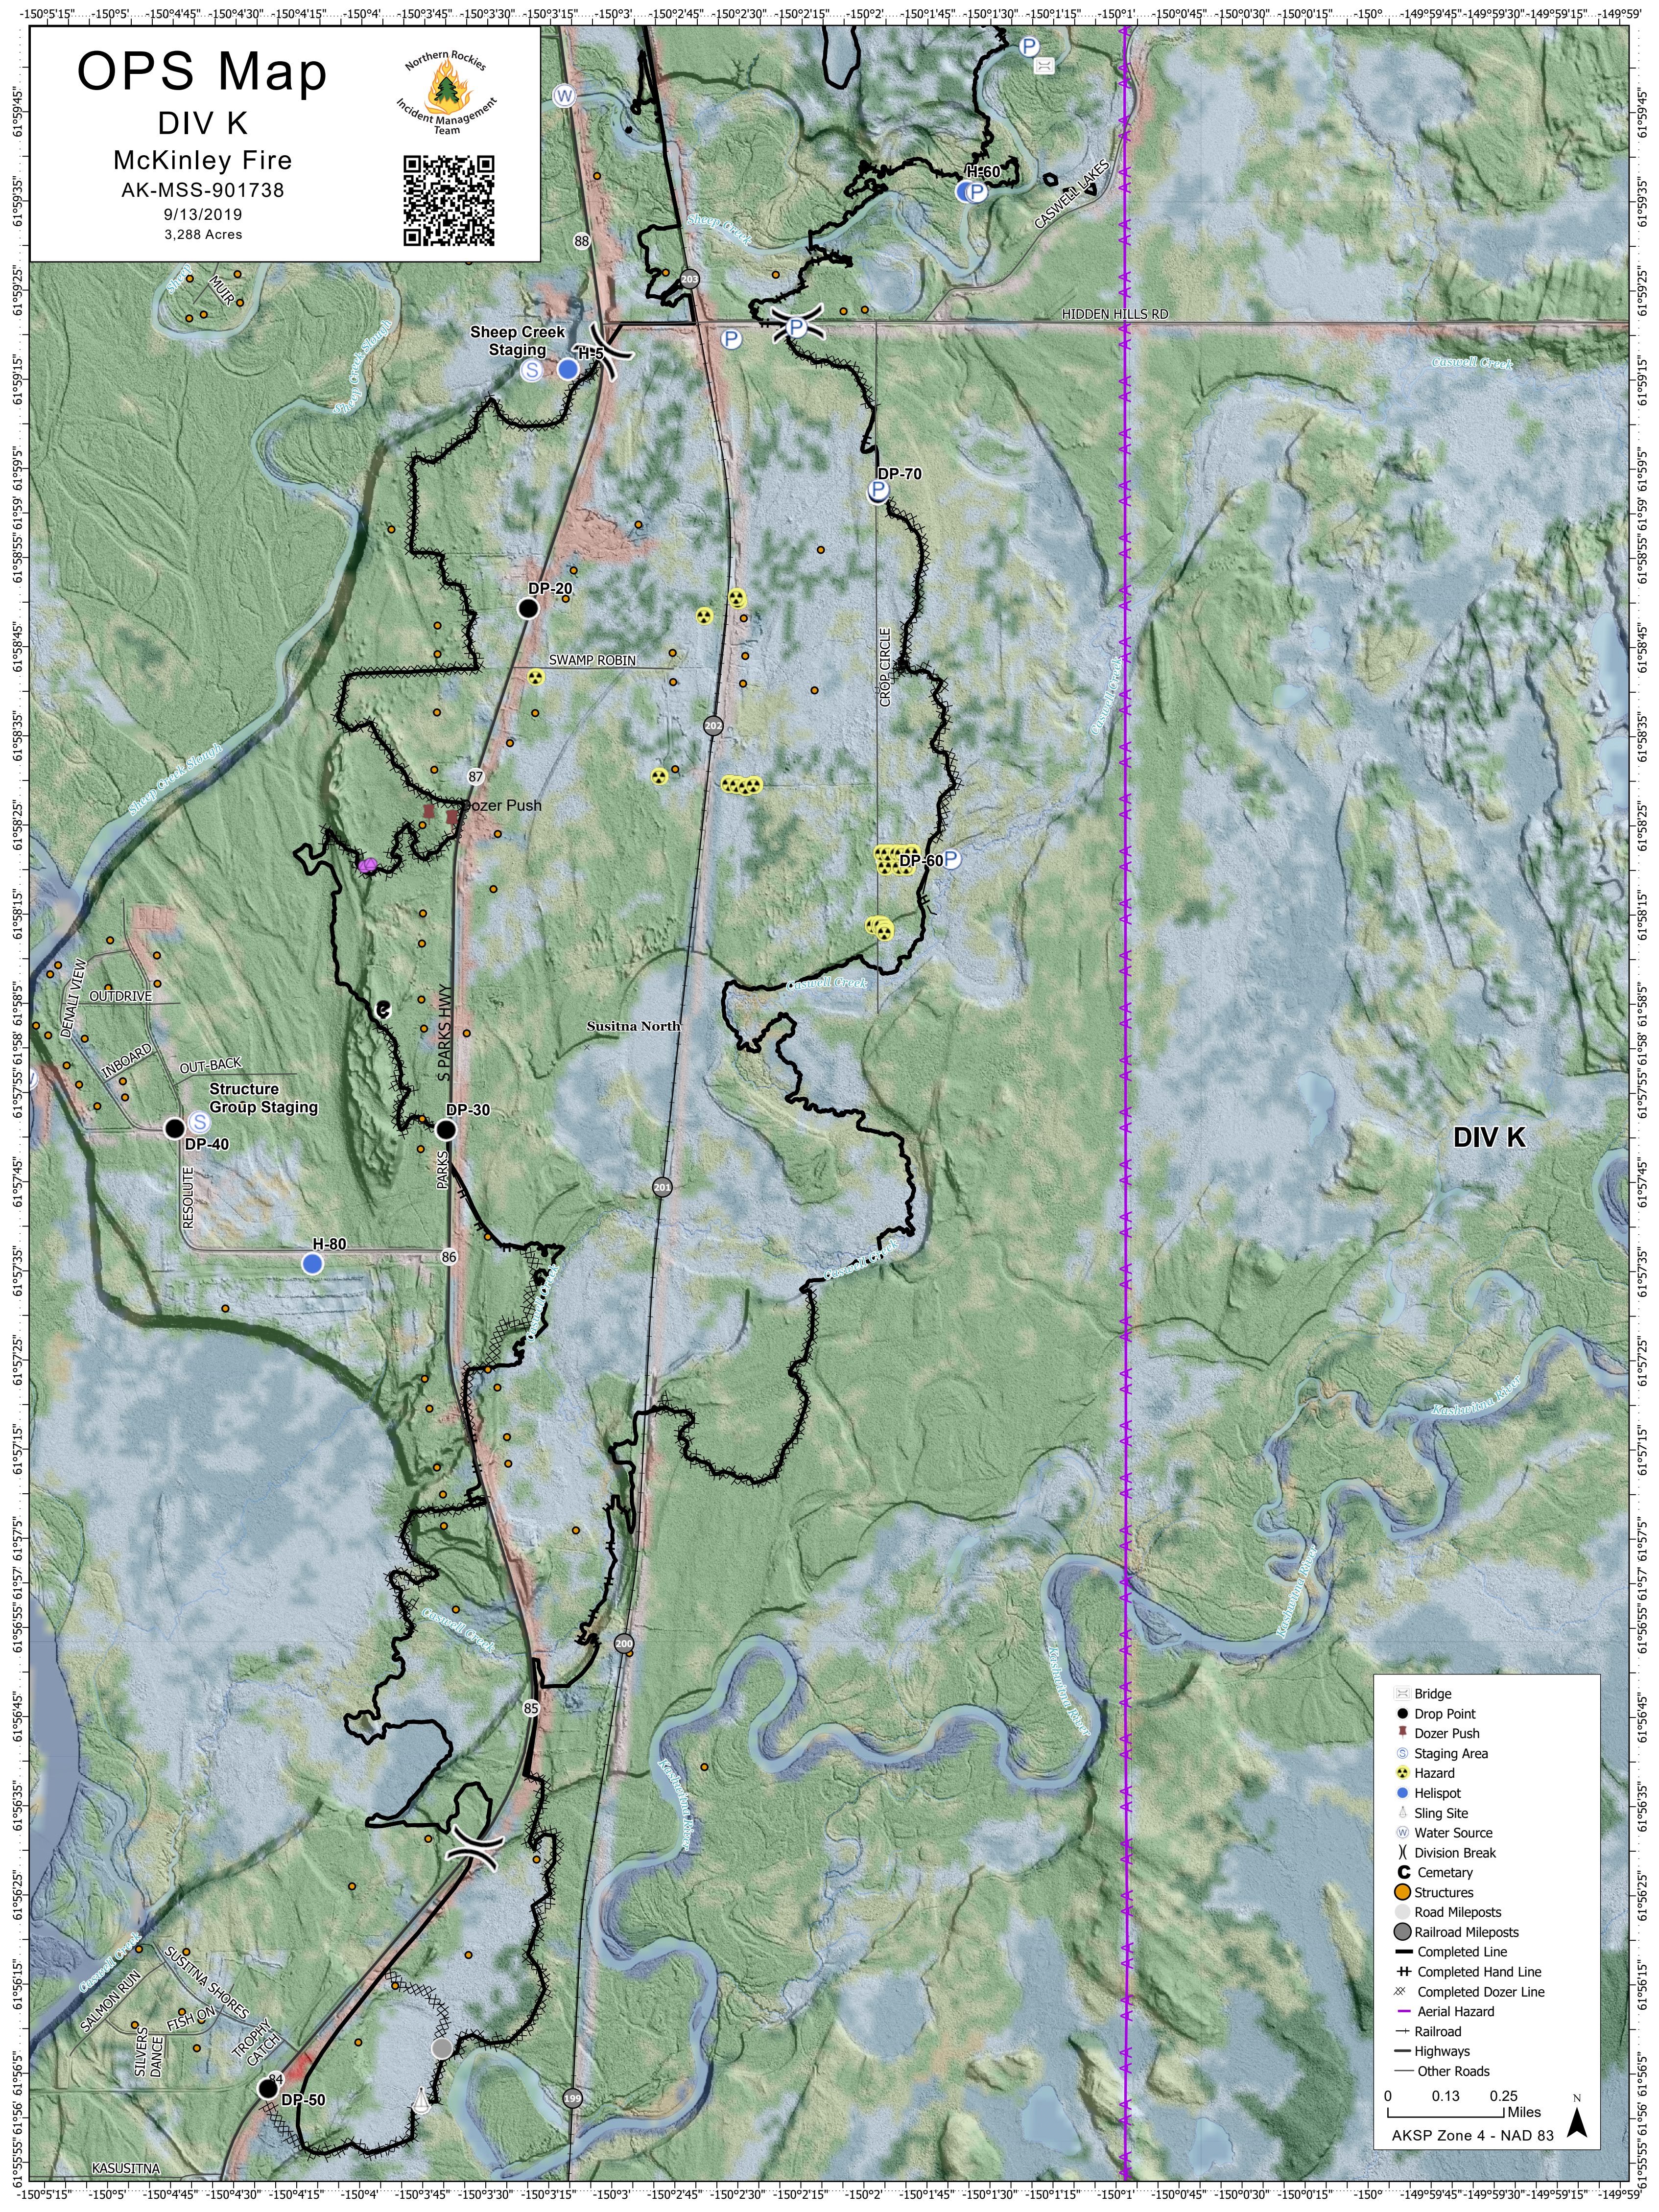

OPS Map

DIV K

McKinley Fire
AK-MSS-901738

9/13/2019
3,288 Acres

DIV K

- Bridge
- Drop Point
- Dozer Push
- Staging Area
- Hazard
- Helispot
- Sling Site
- Water Source
- Division Break
- Cemetery
- Structures
- Road Mileposts
- Railroad Mileposts
- Completed Line
- Completed Hand Line
- Completed Dozer Line
- Aerial Hazard
- Railroad
- Highways
- Other Roads

0 0.13 0.25 Miles

AKSP Zone 4 - NAD 83