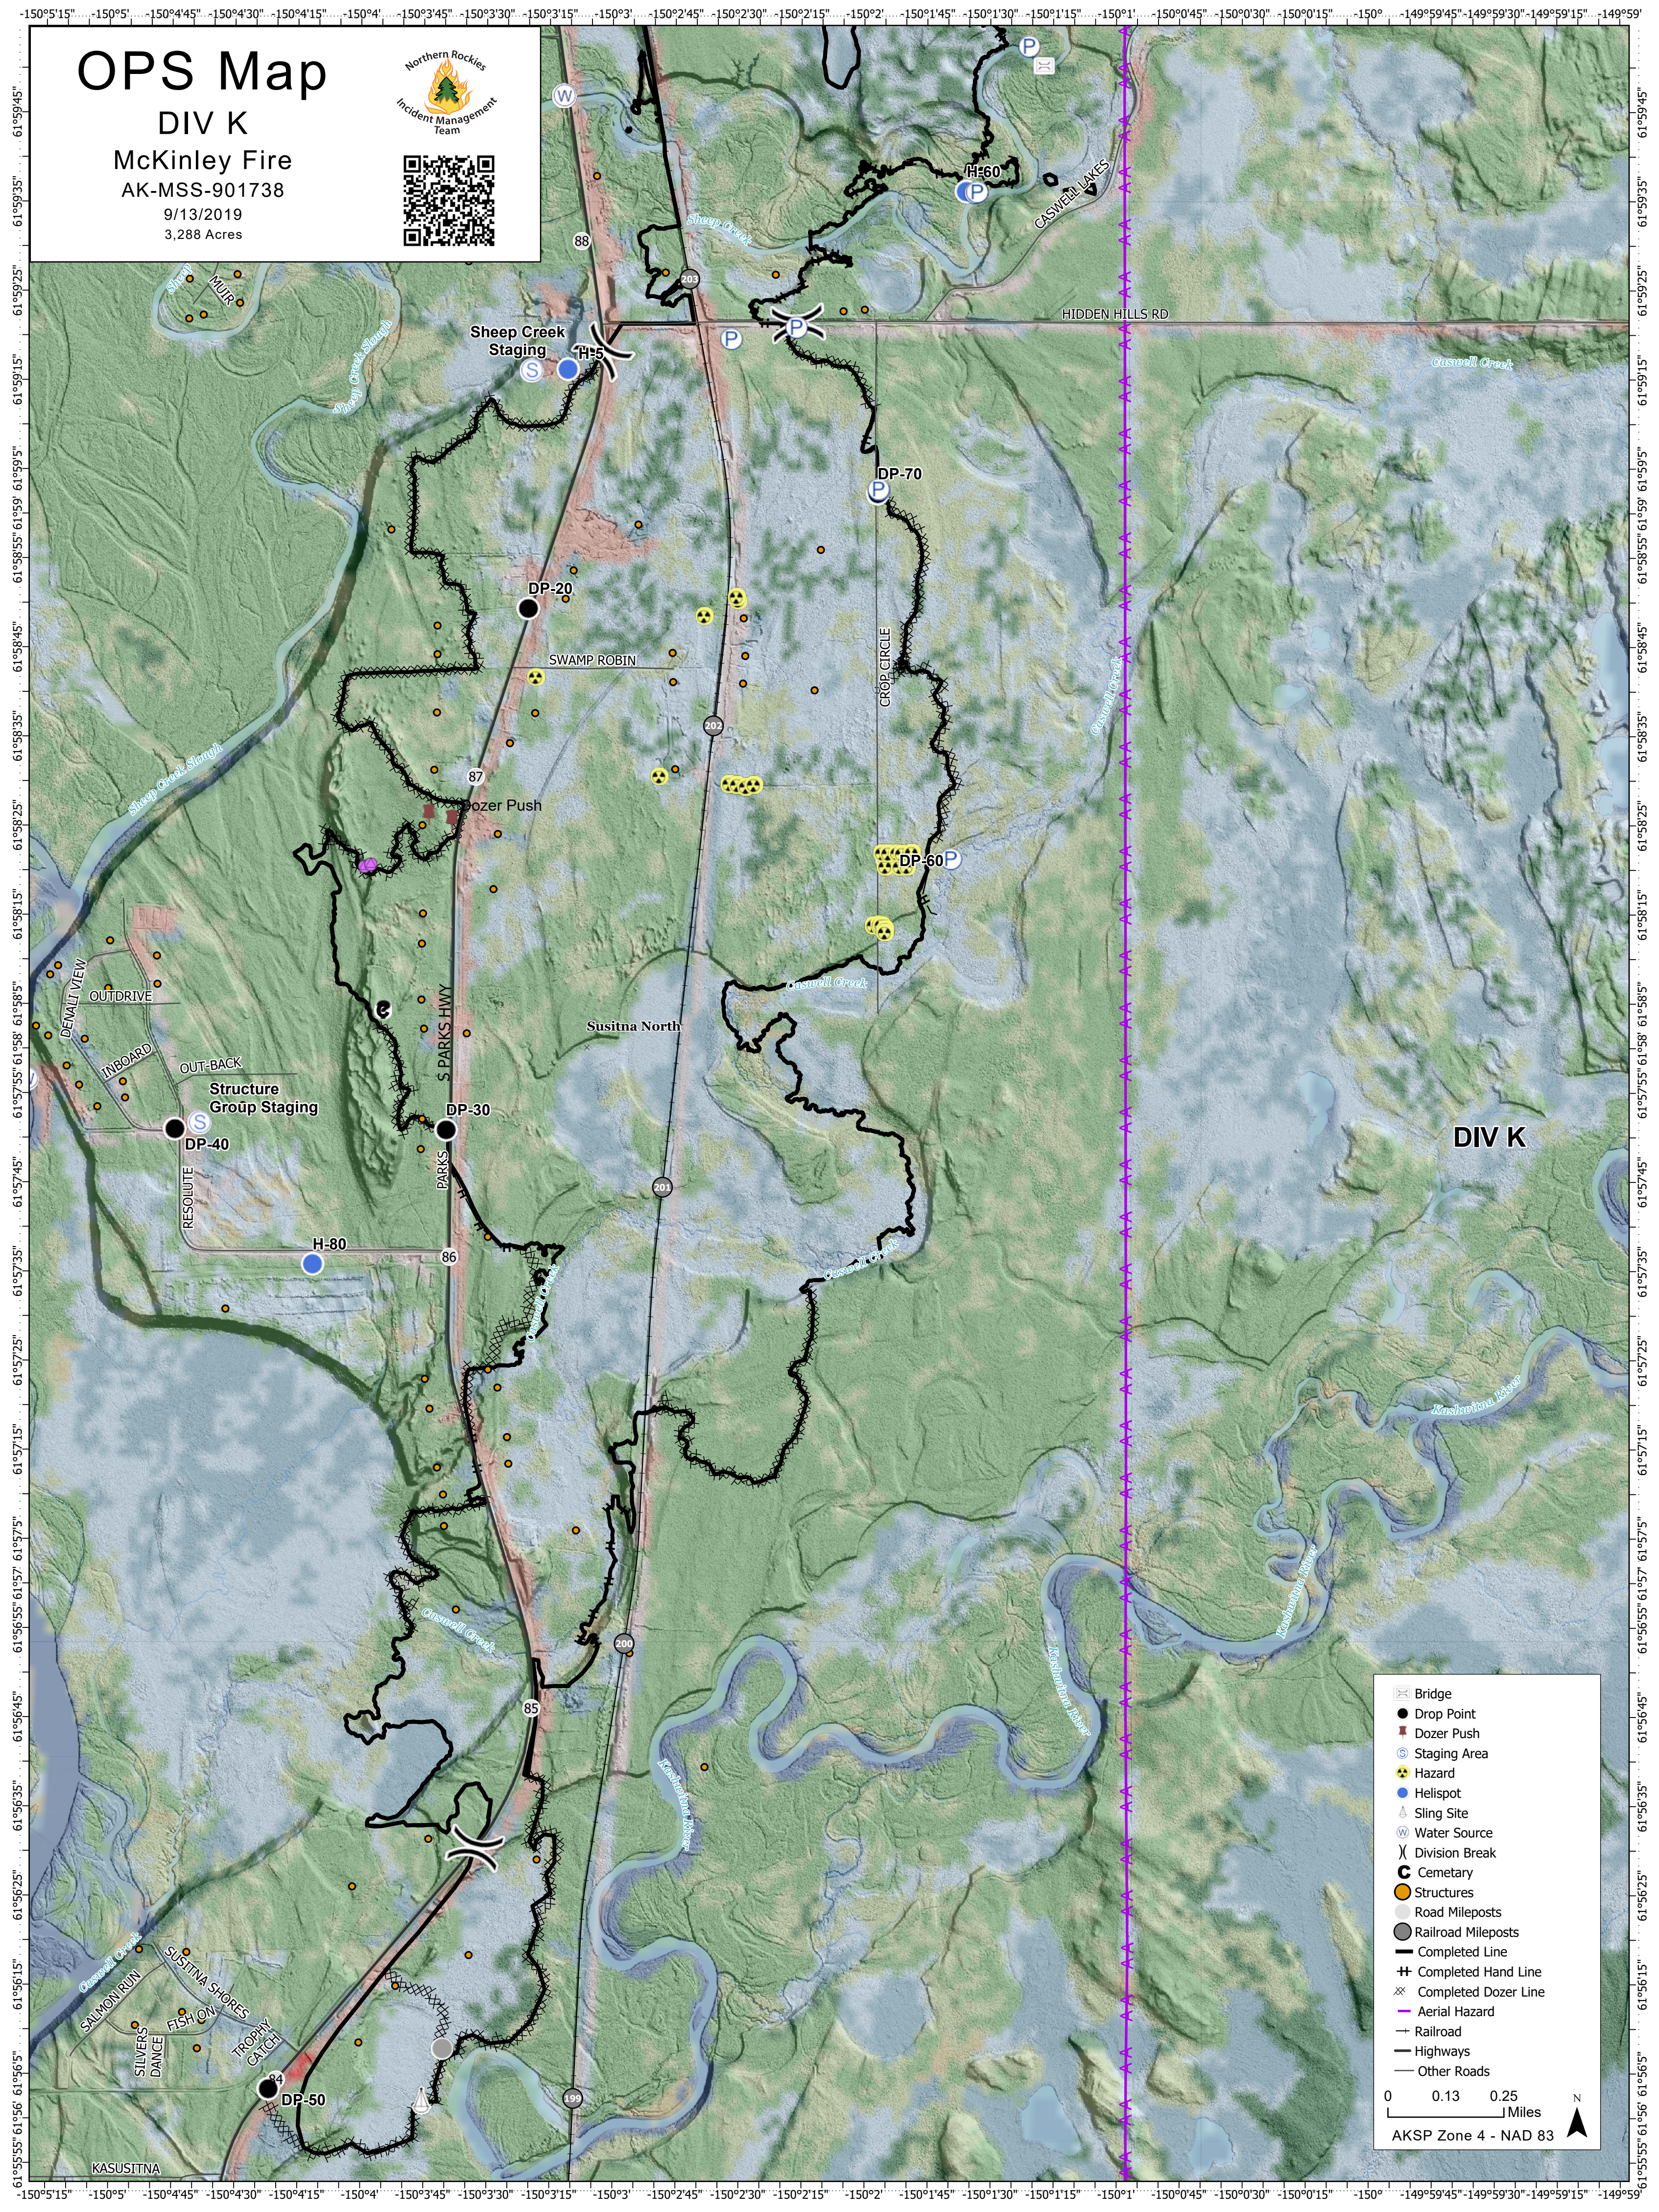

OPS Map

DIV K

McKinley Fire
AK-MSS-901738

9/13/2019
3,288 Acres

DIV K

| | |
|--|----------------------|
| | Bridge |
| | Drop Point |
| | Dozer Push |
| | Staging Area |
| | Hazard |
| | Helispot |
| | Sling Site |
| | Water Source |
| | Division Break |
| | Cemetery |
| | Structures |
| | Road Mileposts |
| | Railroad Mileposts |
| | Completed Line |
| | Completed Hand Line |
| | Completed Dozer Line |
| | Aerial Hazard |
| | Railroad |
| | Highways |
| | Other Roads |

0 0.13 0.25 Miles

AKSP Zone 4 - NAD 83