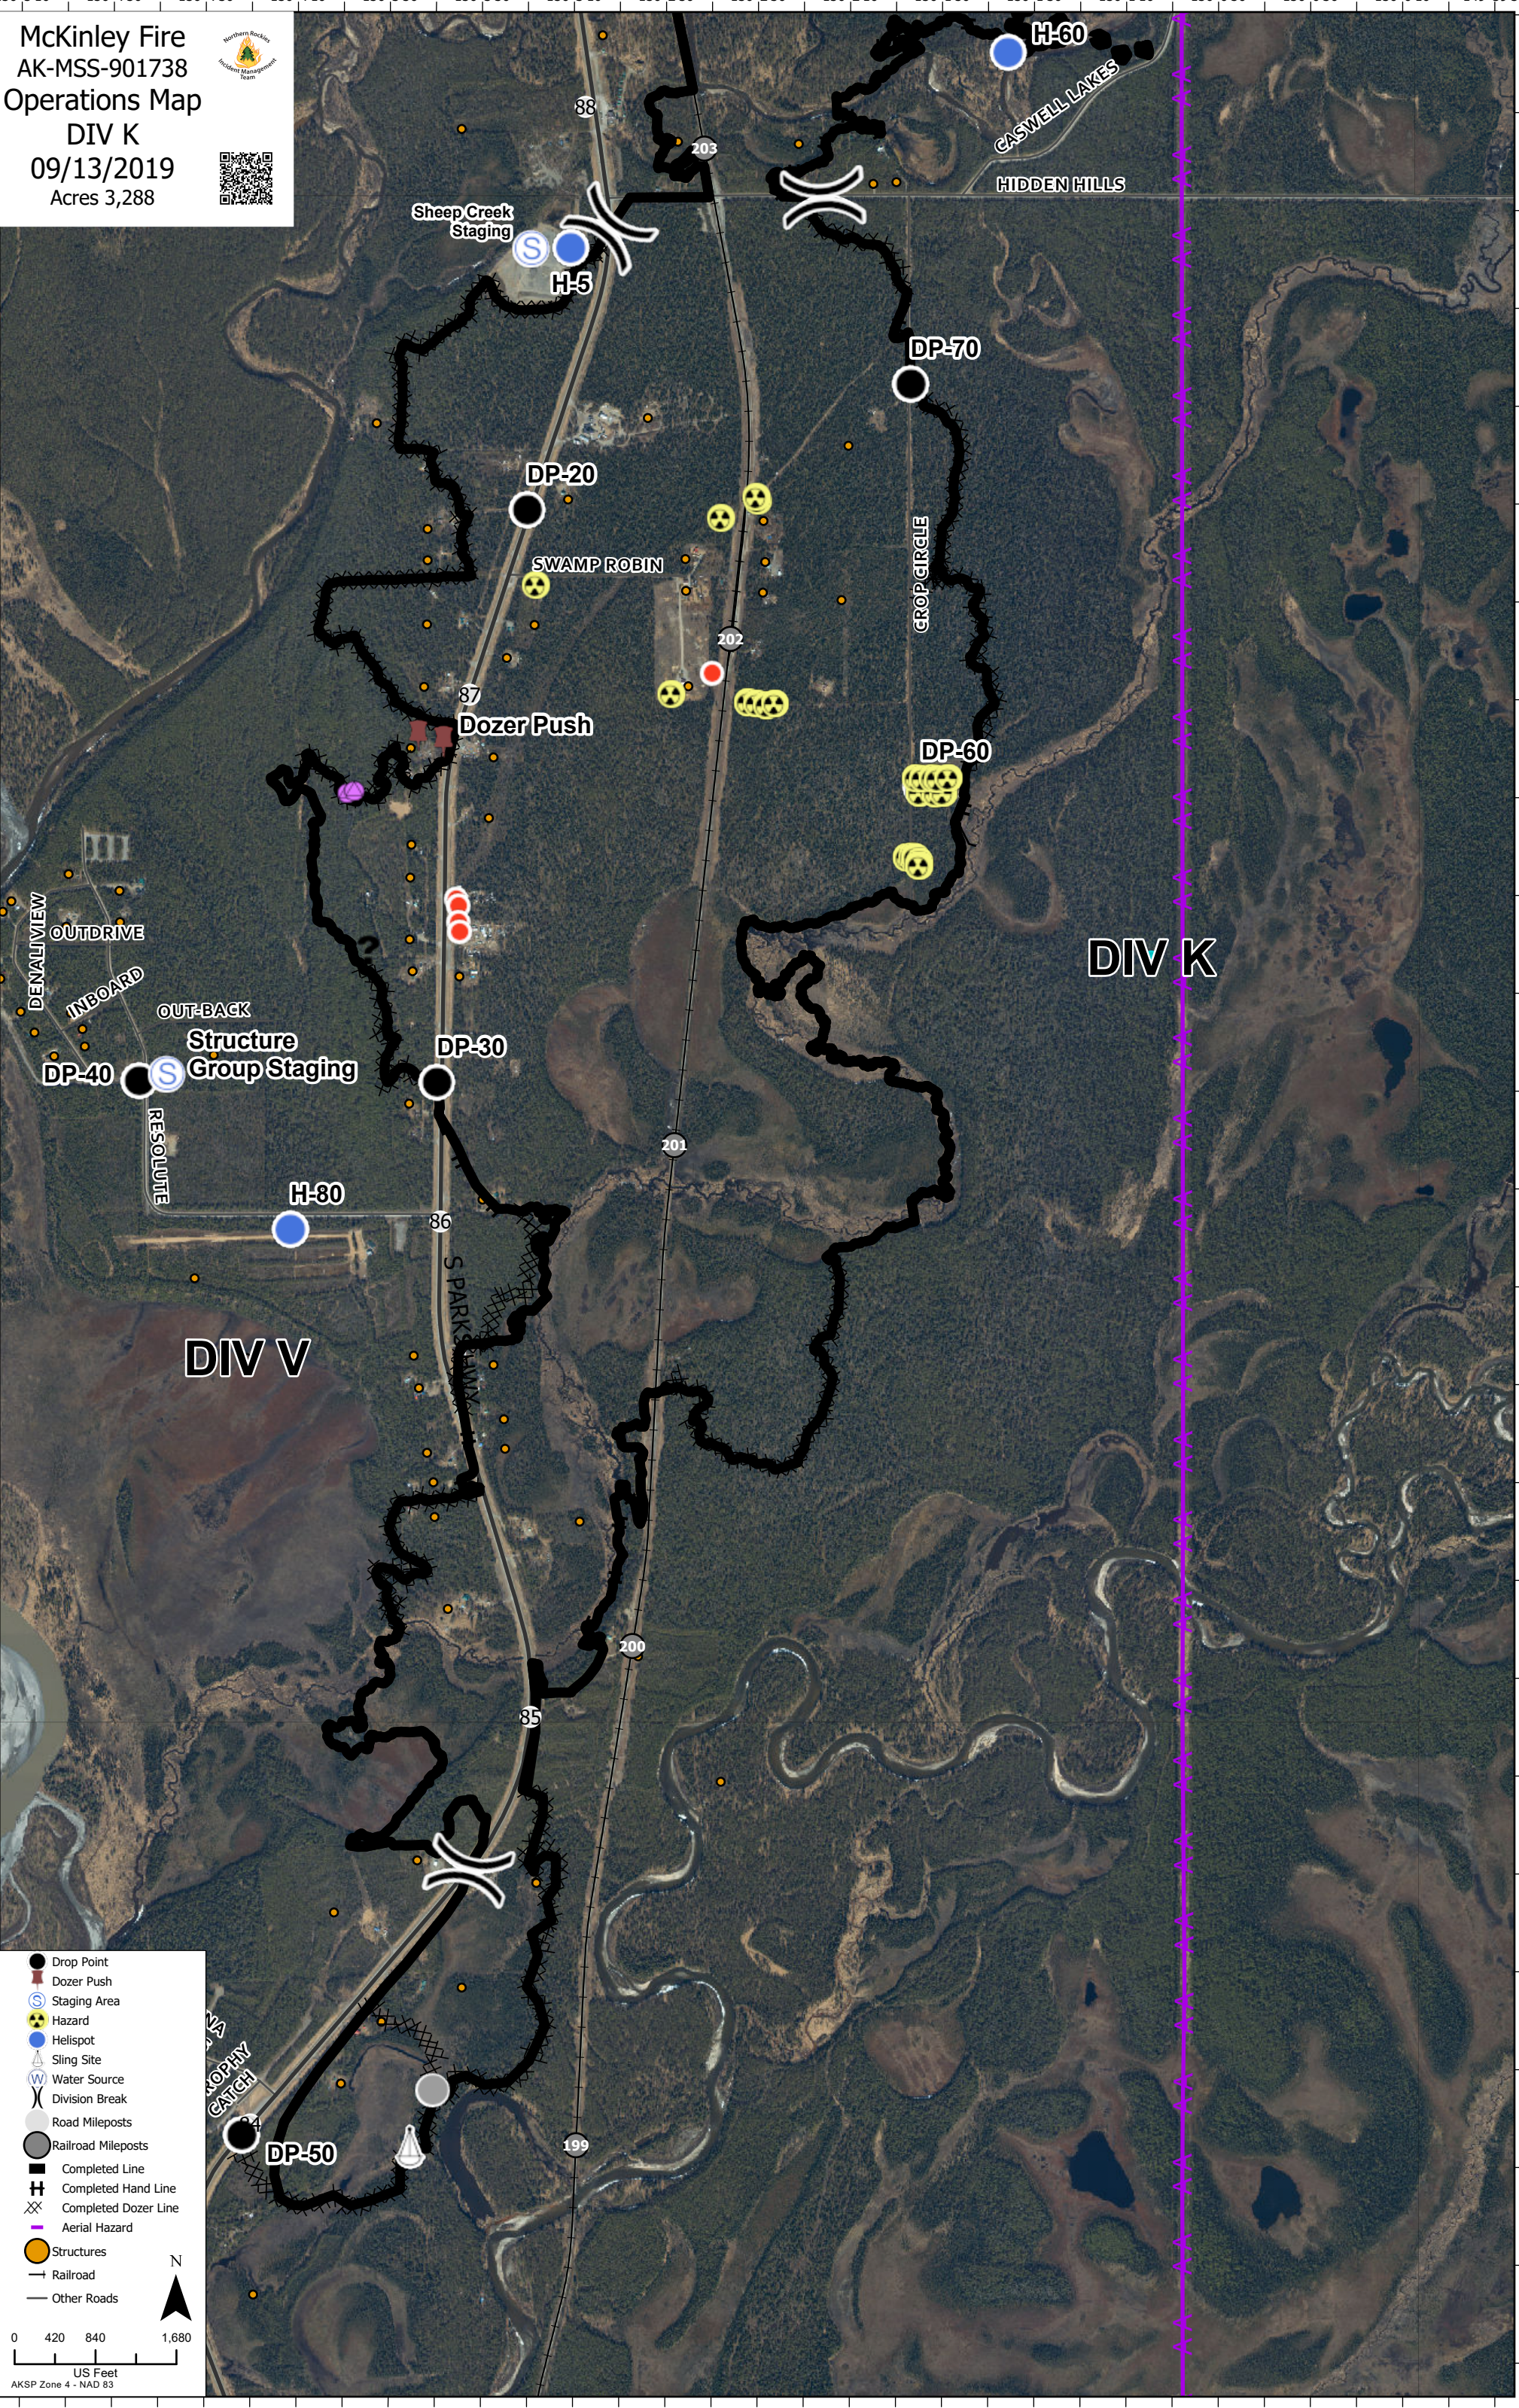

McKinley Fire
 AK-MSS-901738
 Operations Map
 DIV K
 09/13/2019
 Acres 3,288

	Drop Point
	Dozer Push
	Staging Area
	Hazard
	Helispot
	Sling Site
	Water Source
	Division Break
	Road Mileposts
	Railroad Mileposts
	Completed Line
	Completed Hand Line
	Completed Dozer Line
	Aerial Hazard
	Structures
	Railroad
	Other Roads