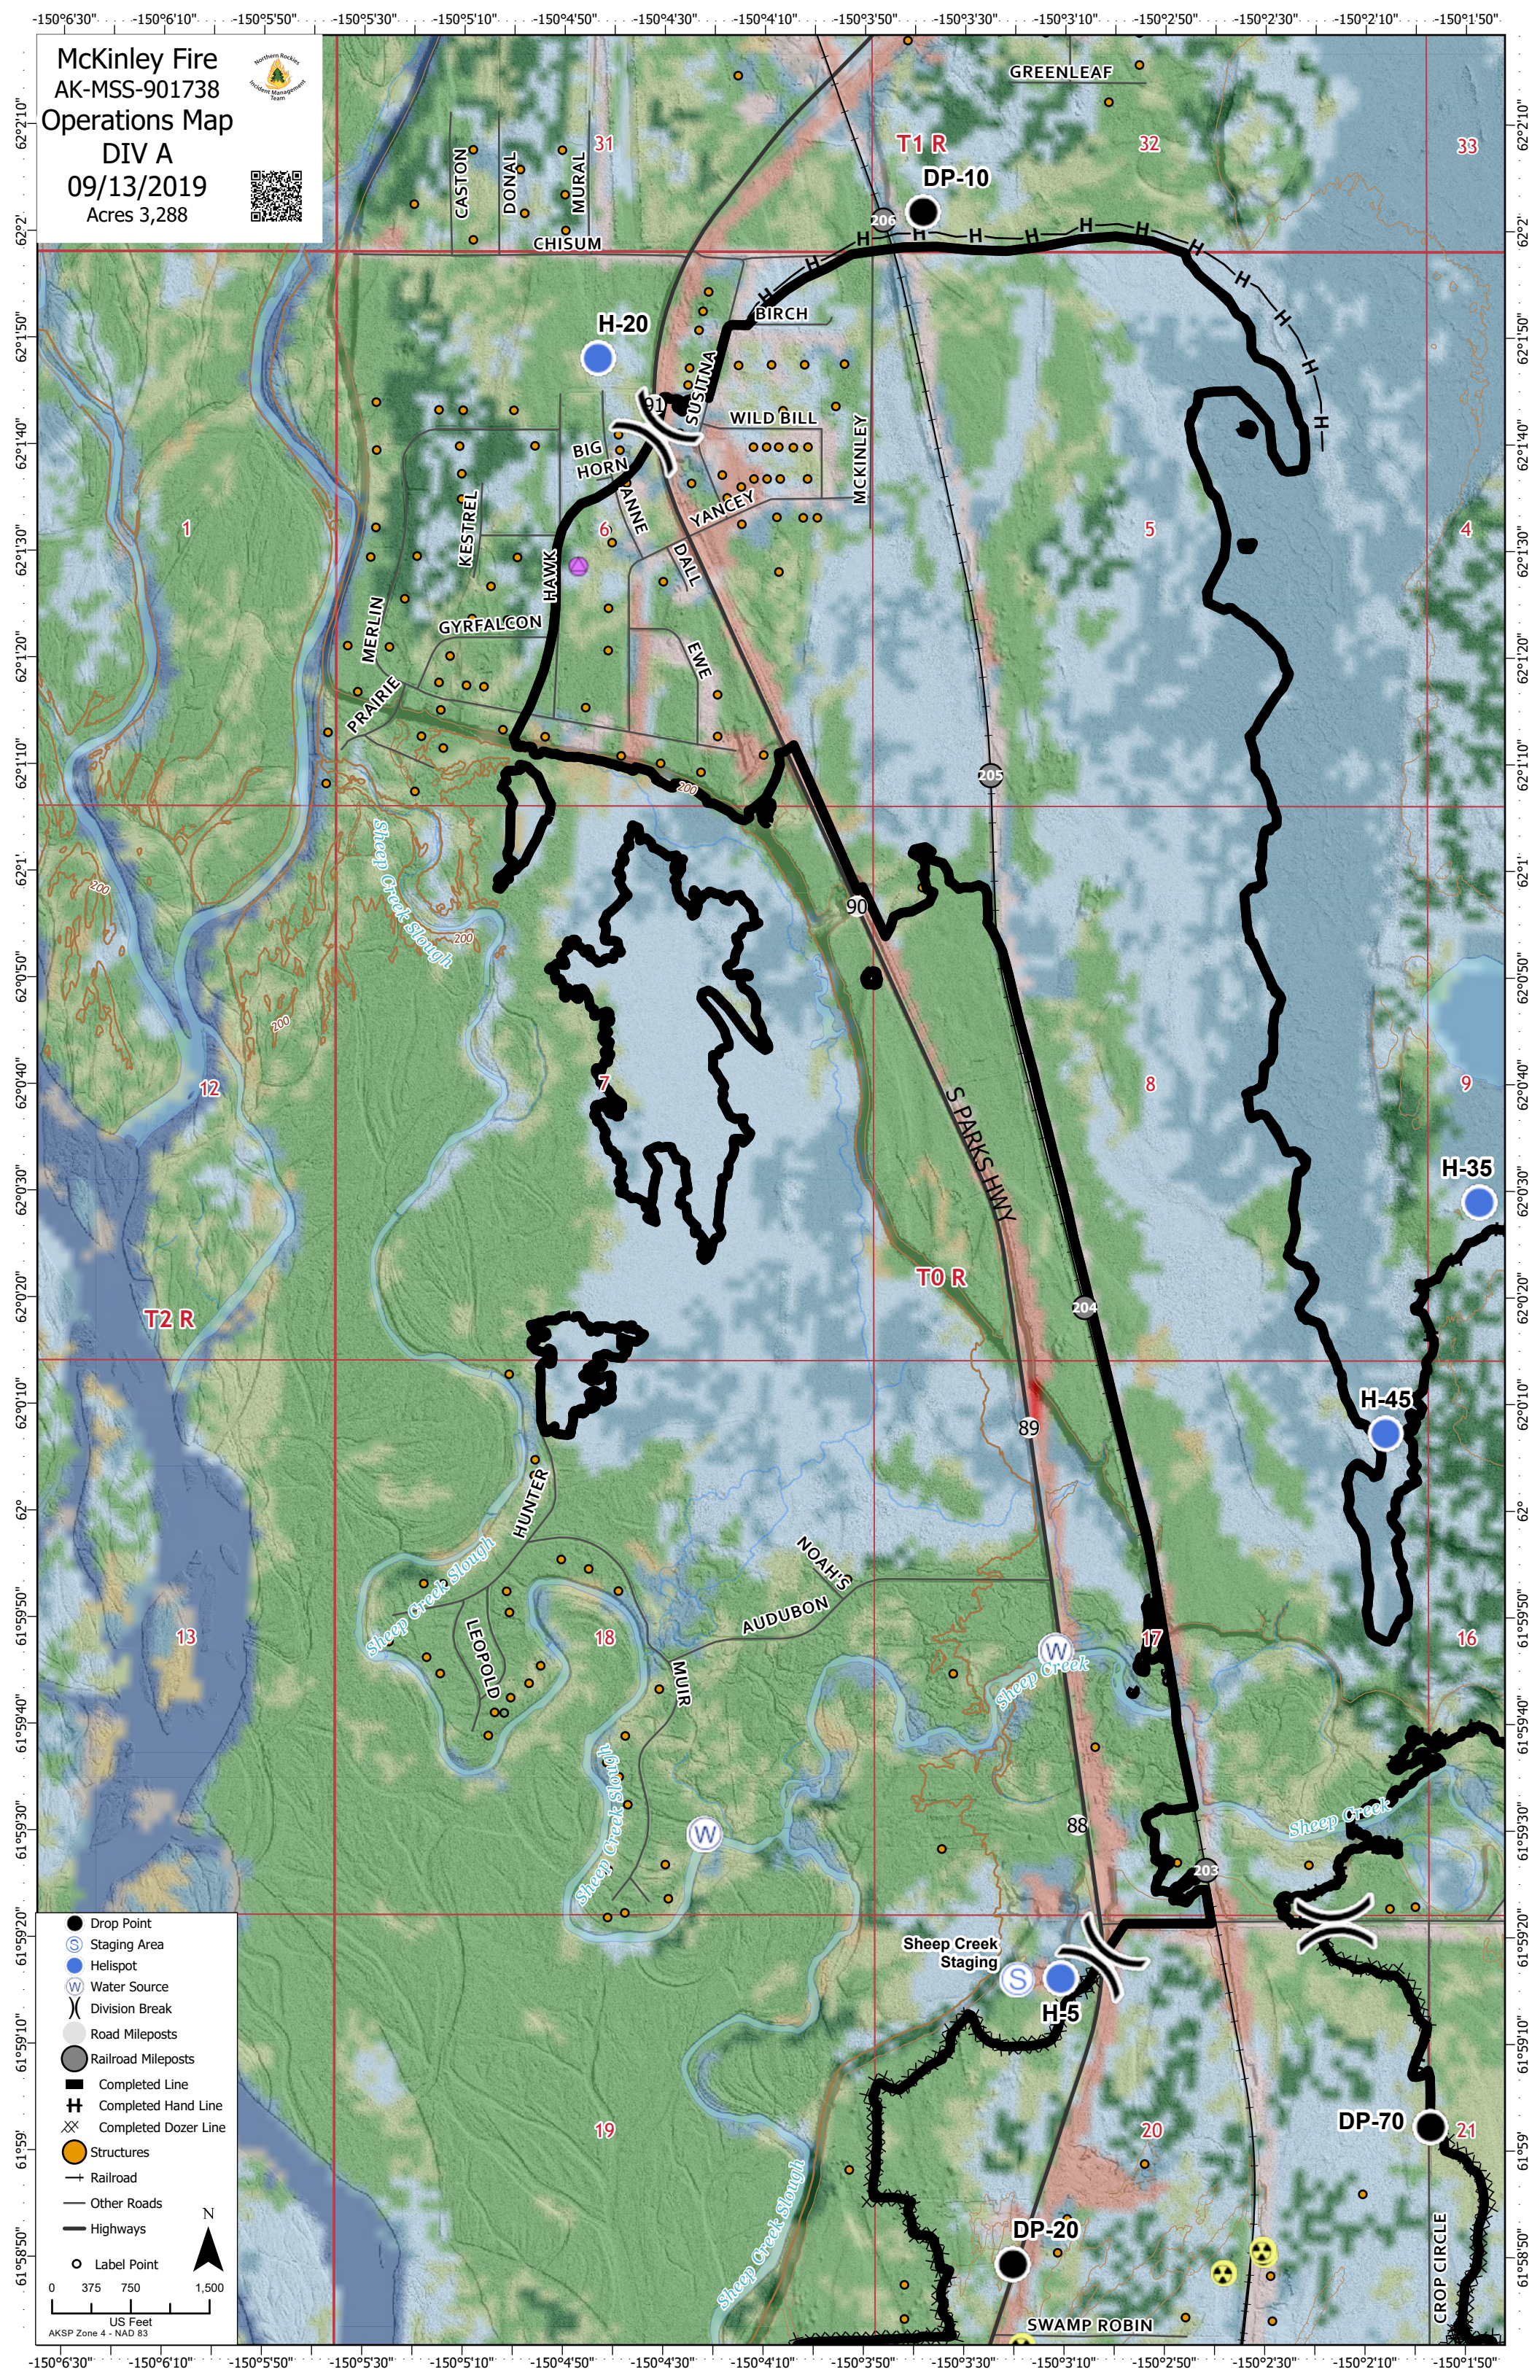

McKinley Fire  
 AK-MSS-901738  
 Operations Map  
 DIV A  
 09/13/2019  
 Acres 3,288

- Drop Point
- Ⓢ Staging Area
- Helispot
- Ⓜ Water Source
- ⌘ Division Break
- Road Mileposts
- Railroad Mileposts
- ▬ Completed Line
- ⊕ Completed Hand Line
- ⊗ Completed Dozer Line
- Structures
- Railroad
- Other Roads
- Highways
- Label Point