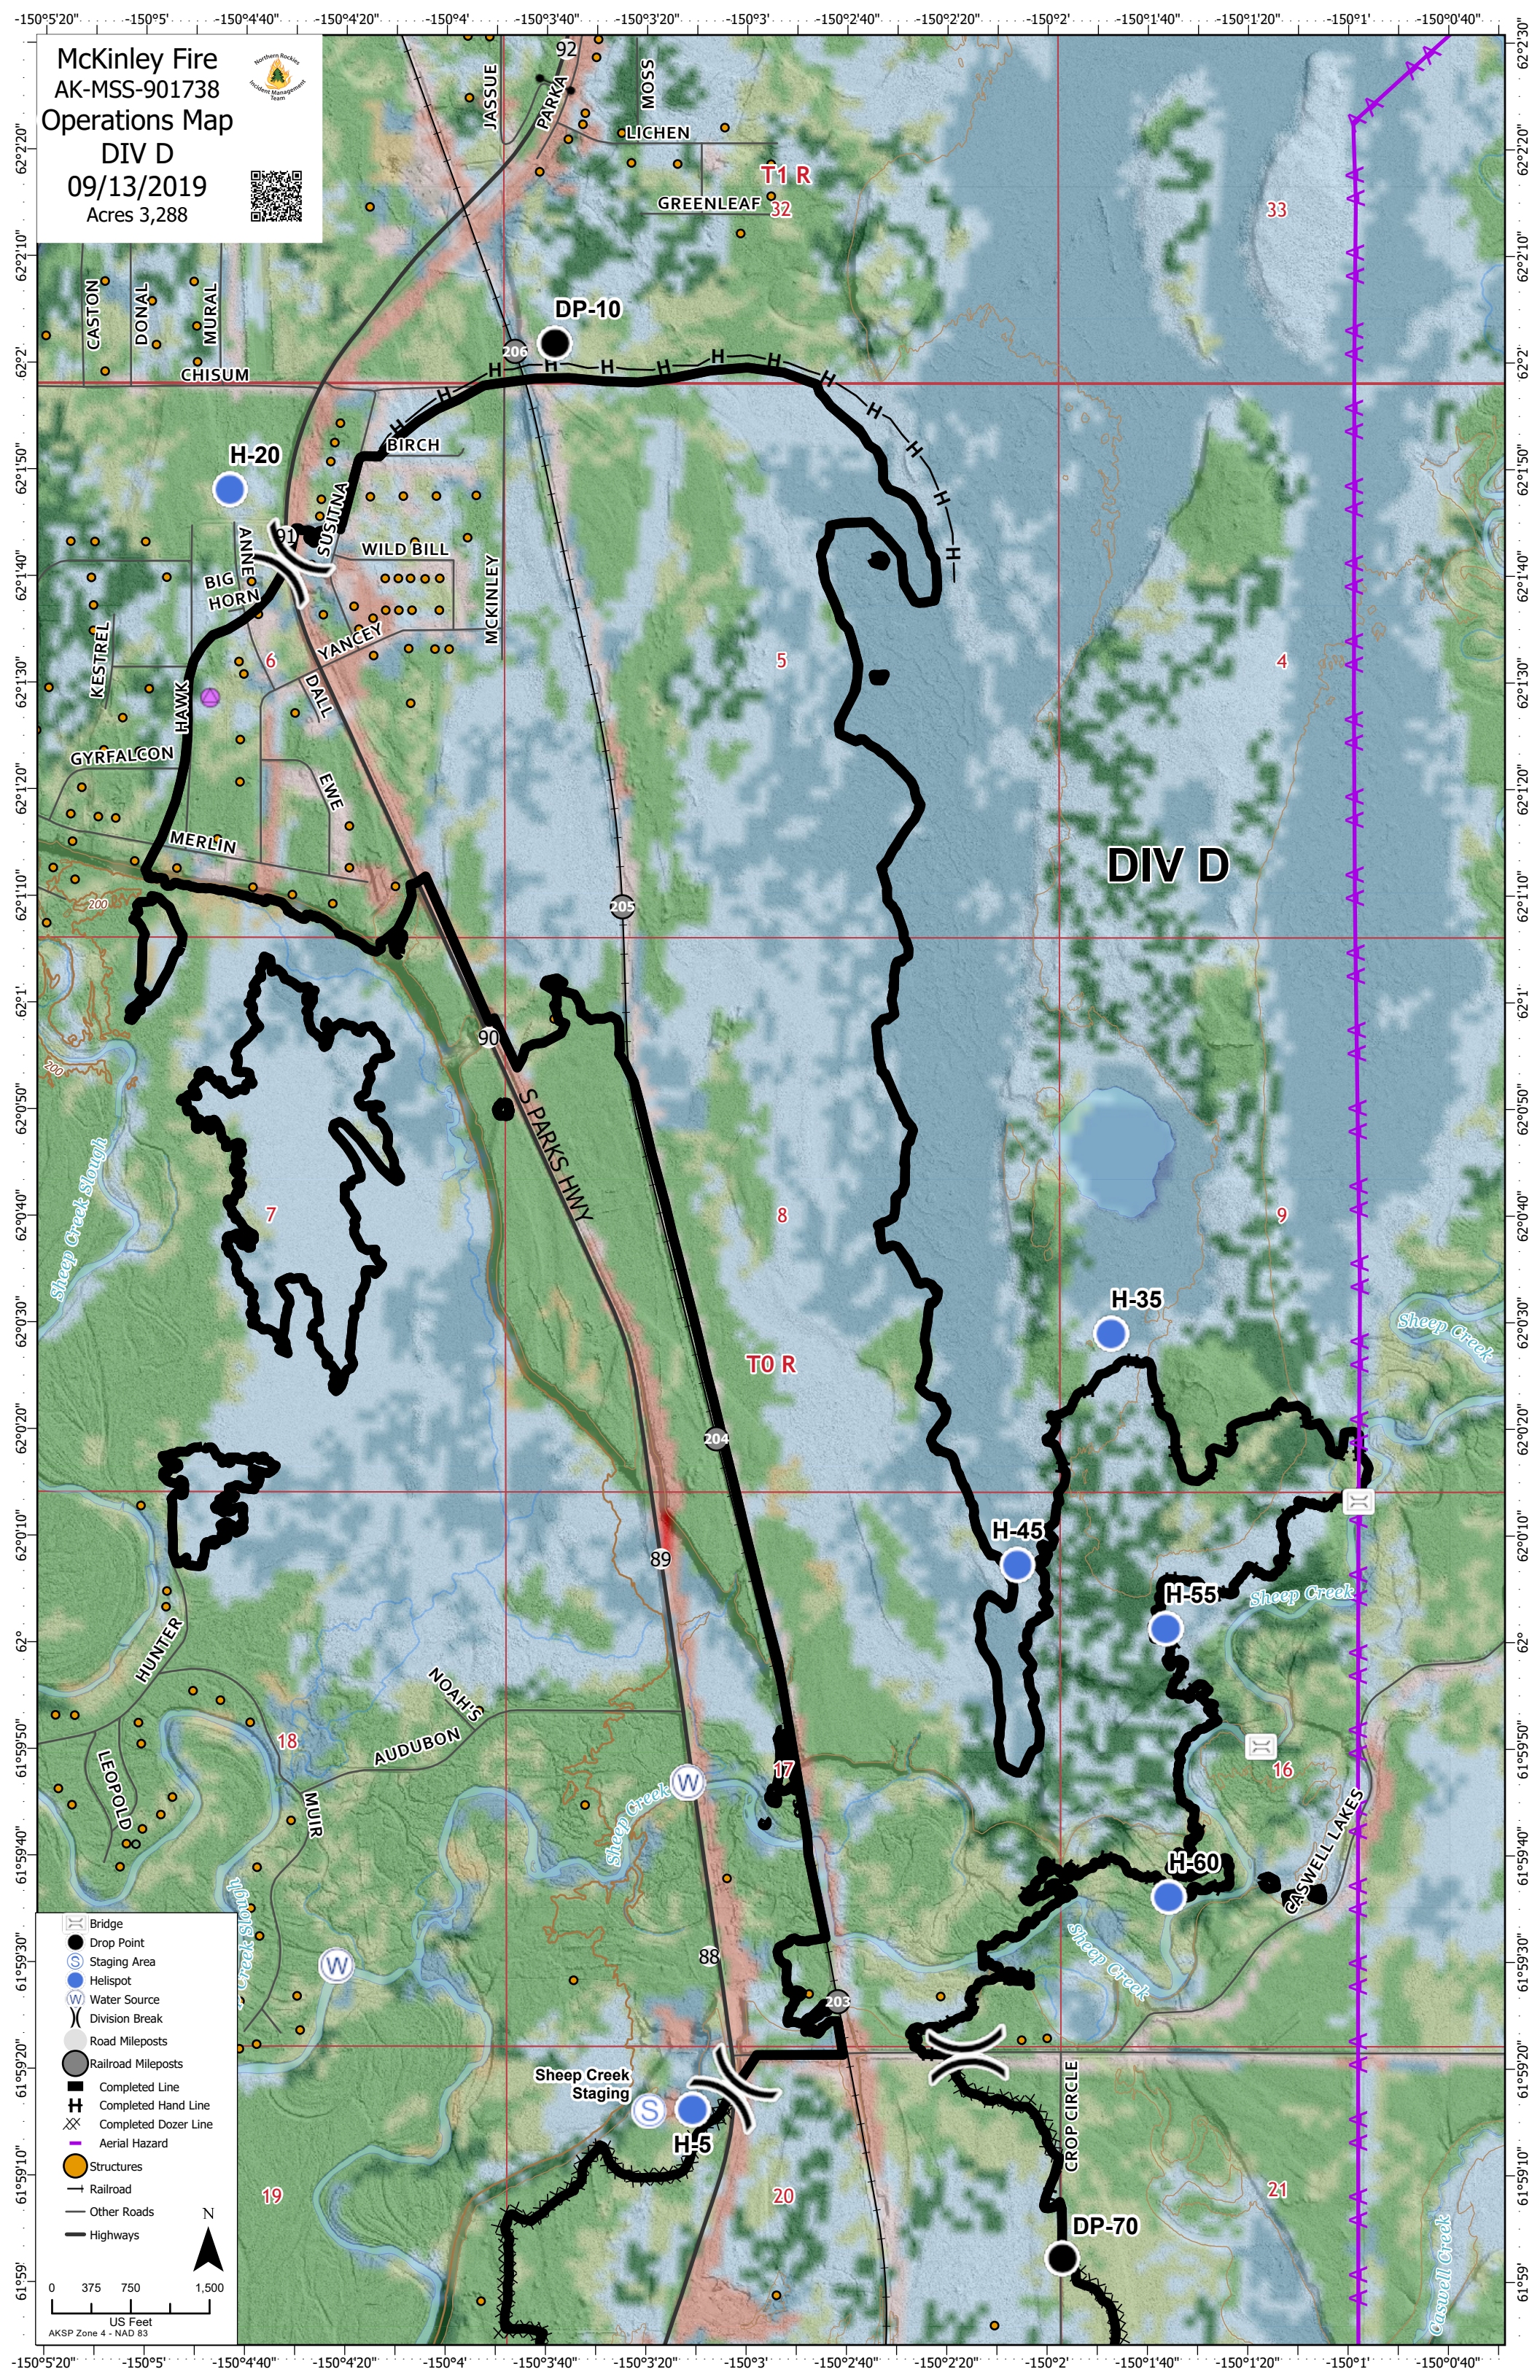

McKinley Fire
 AK-MSS-901738
 Operations Map
 DIV D
 09/13/2019
 Acres 3,288

- Bridge
- Drop Point
- Staging Area
- Helispot
- Water Source
- Division Break
- Road Mileposts
- Railroad Mileposts
- Completed Line
- Completed Hand Line
- Completed Dozer Line
- Aerial Hazard
- Structures
- Railroad
- Other Roads
- Highways