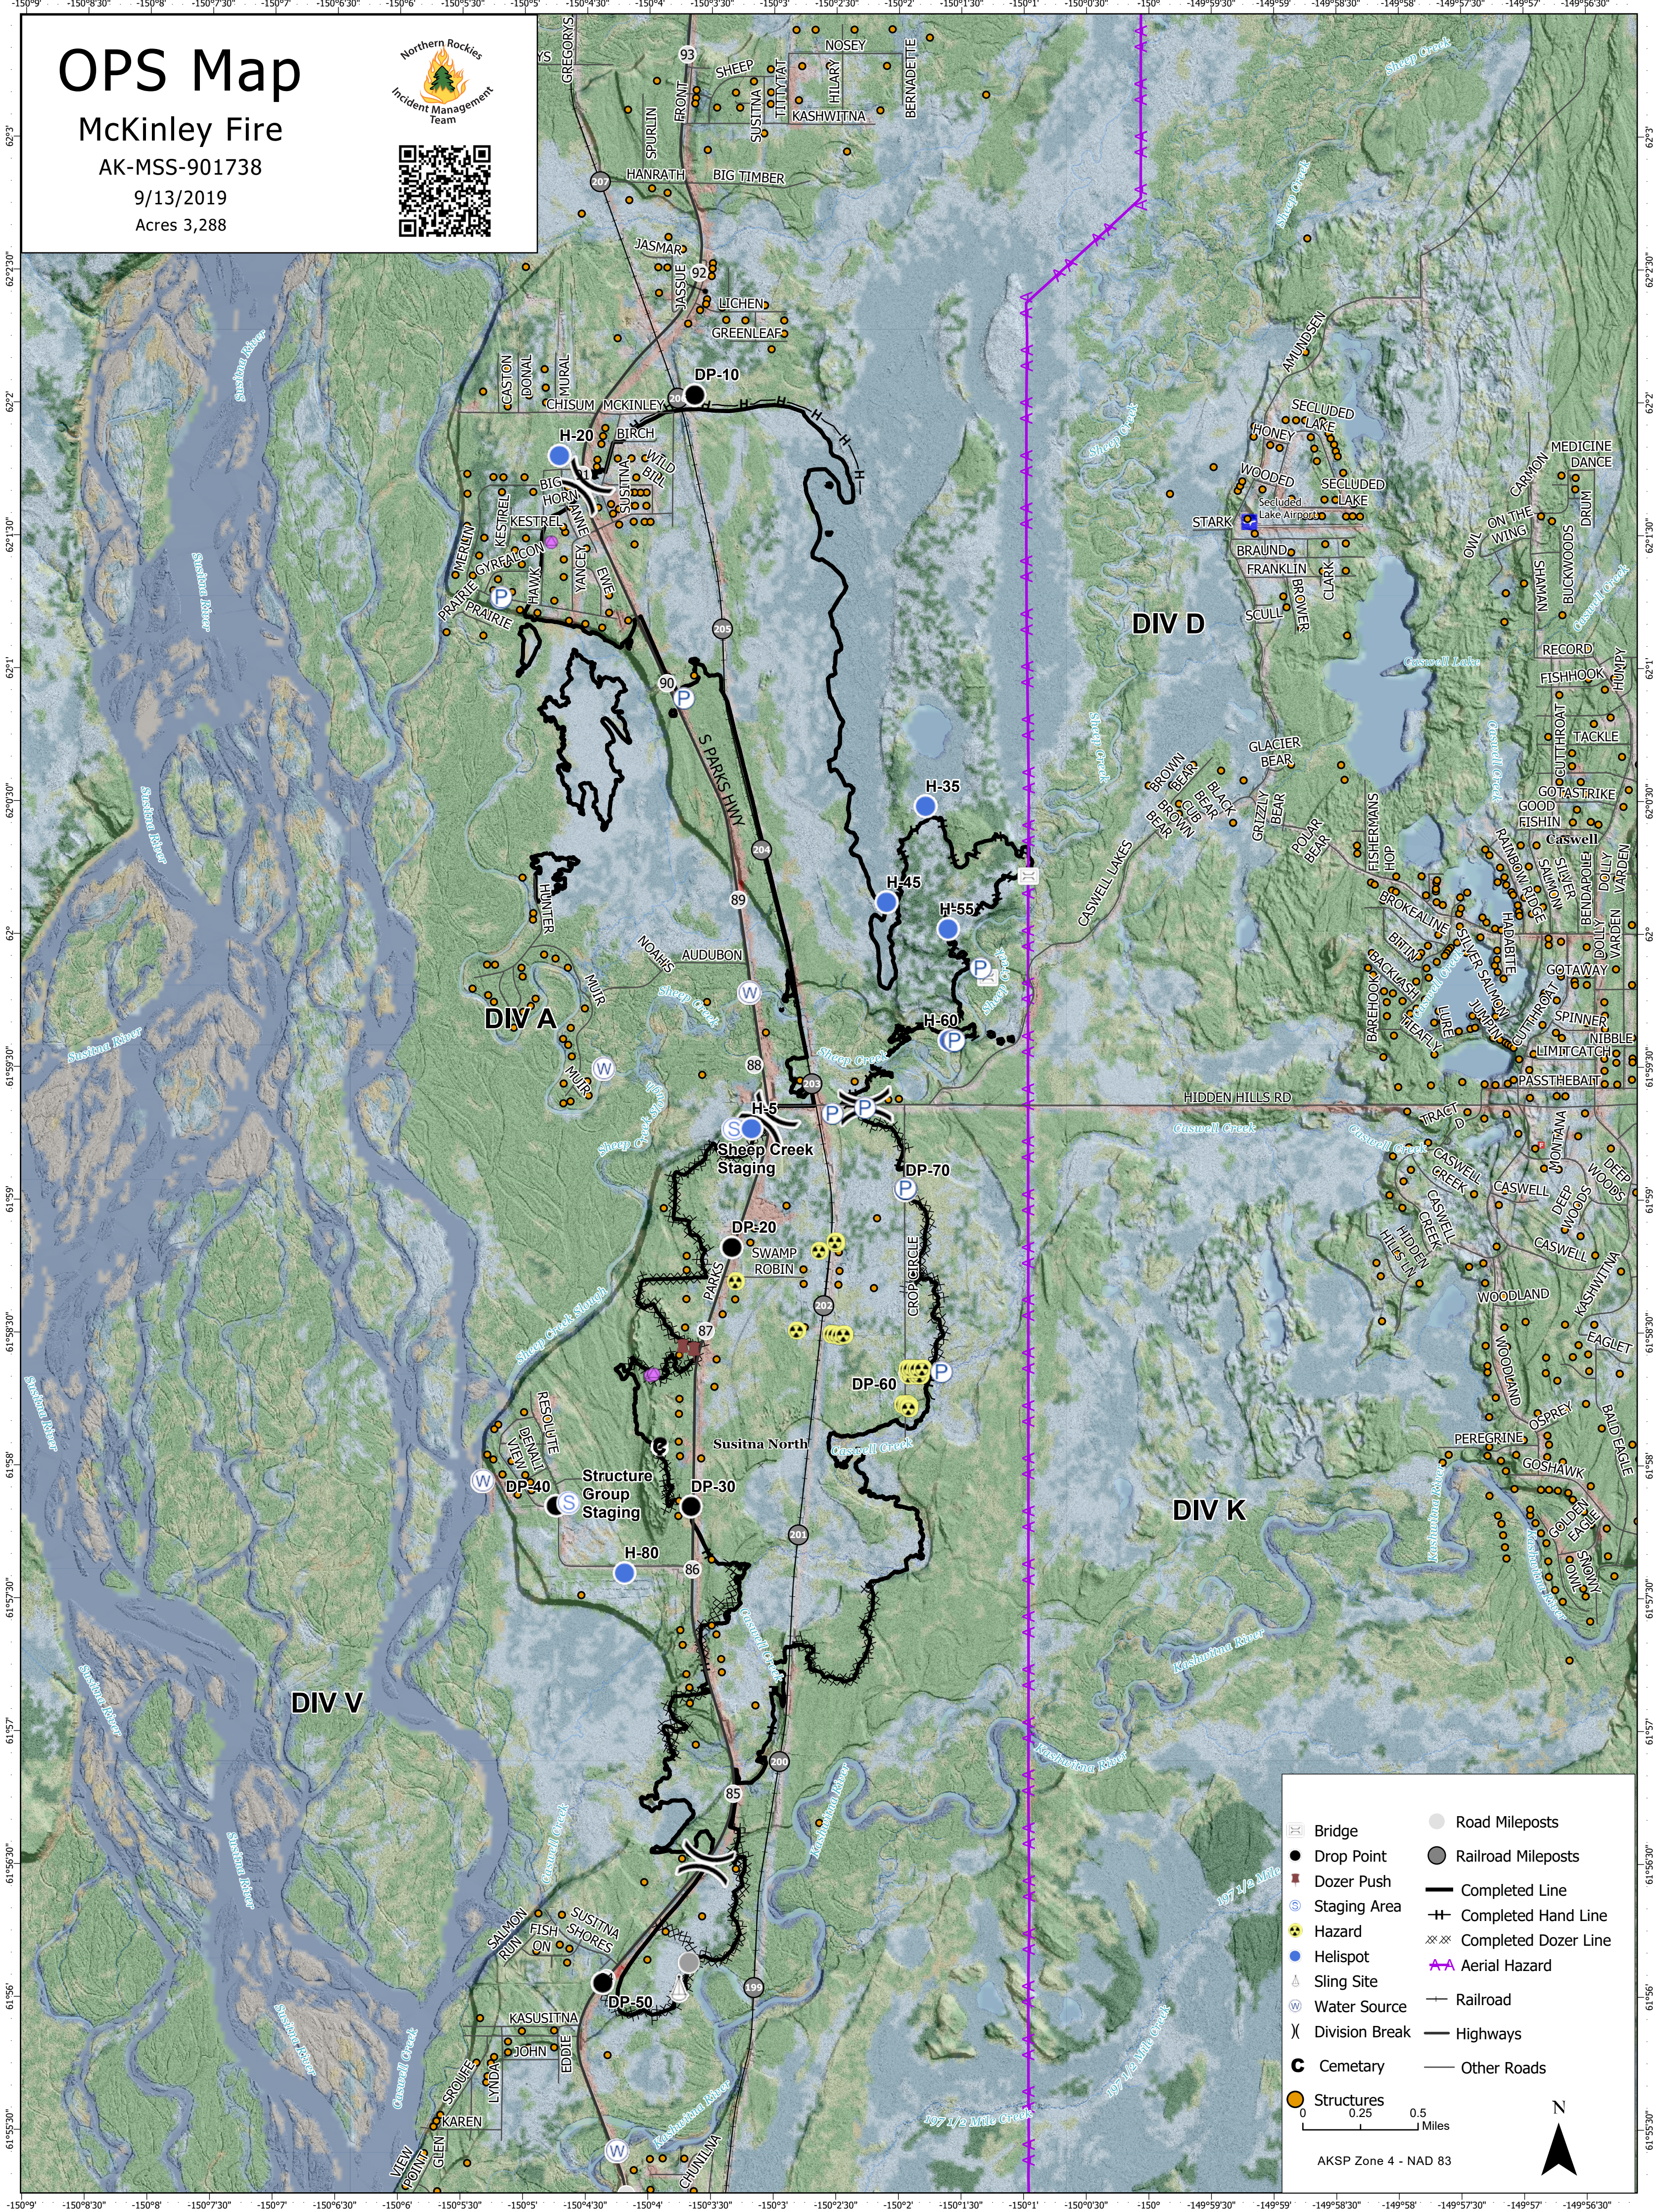

OPS Map

McKinley Fire

AK-MSS-901738

9/13/2019

Acres 3,288

Bridge	Road Mileposts
Drop Point	Railroad Mileposts
Dozer Push	Completed Line
Staging Area	Completed Hand Line
Hazard	Completed Dozer Line
Helispot	Aerial Hazard
Sling Site	Railroad
Water Source	Highways
Division Break	Other Roads
Cemetery	
Structures	

0 0.25 0.5 1 Miles

AKSP Zone 4 - NAD 83