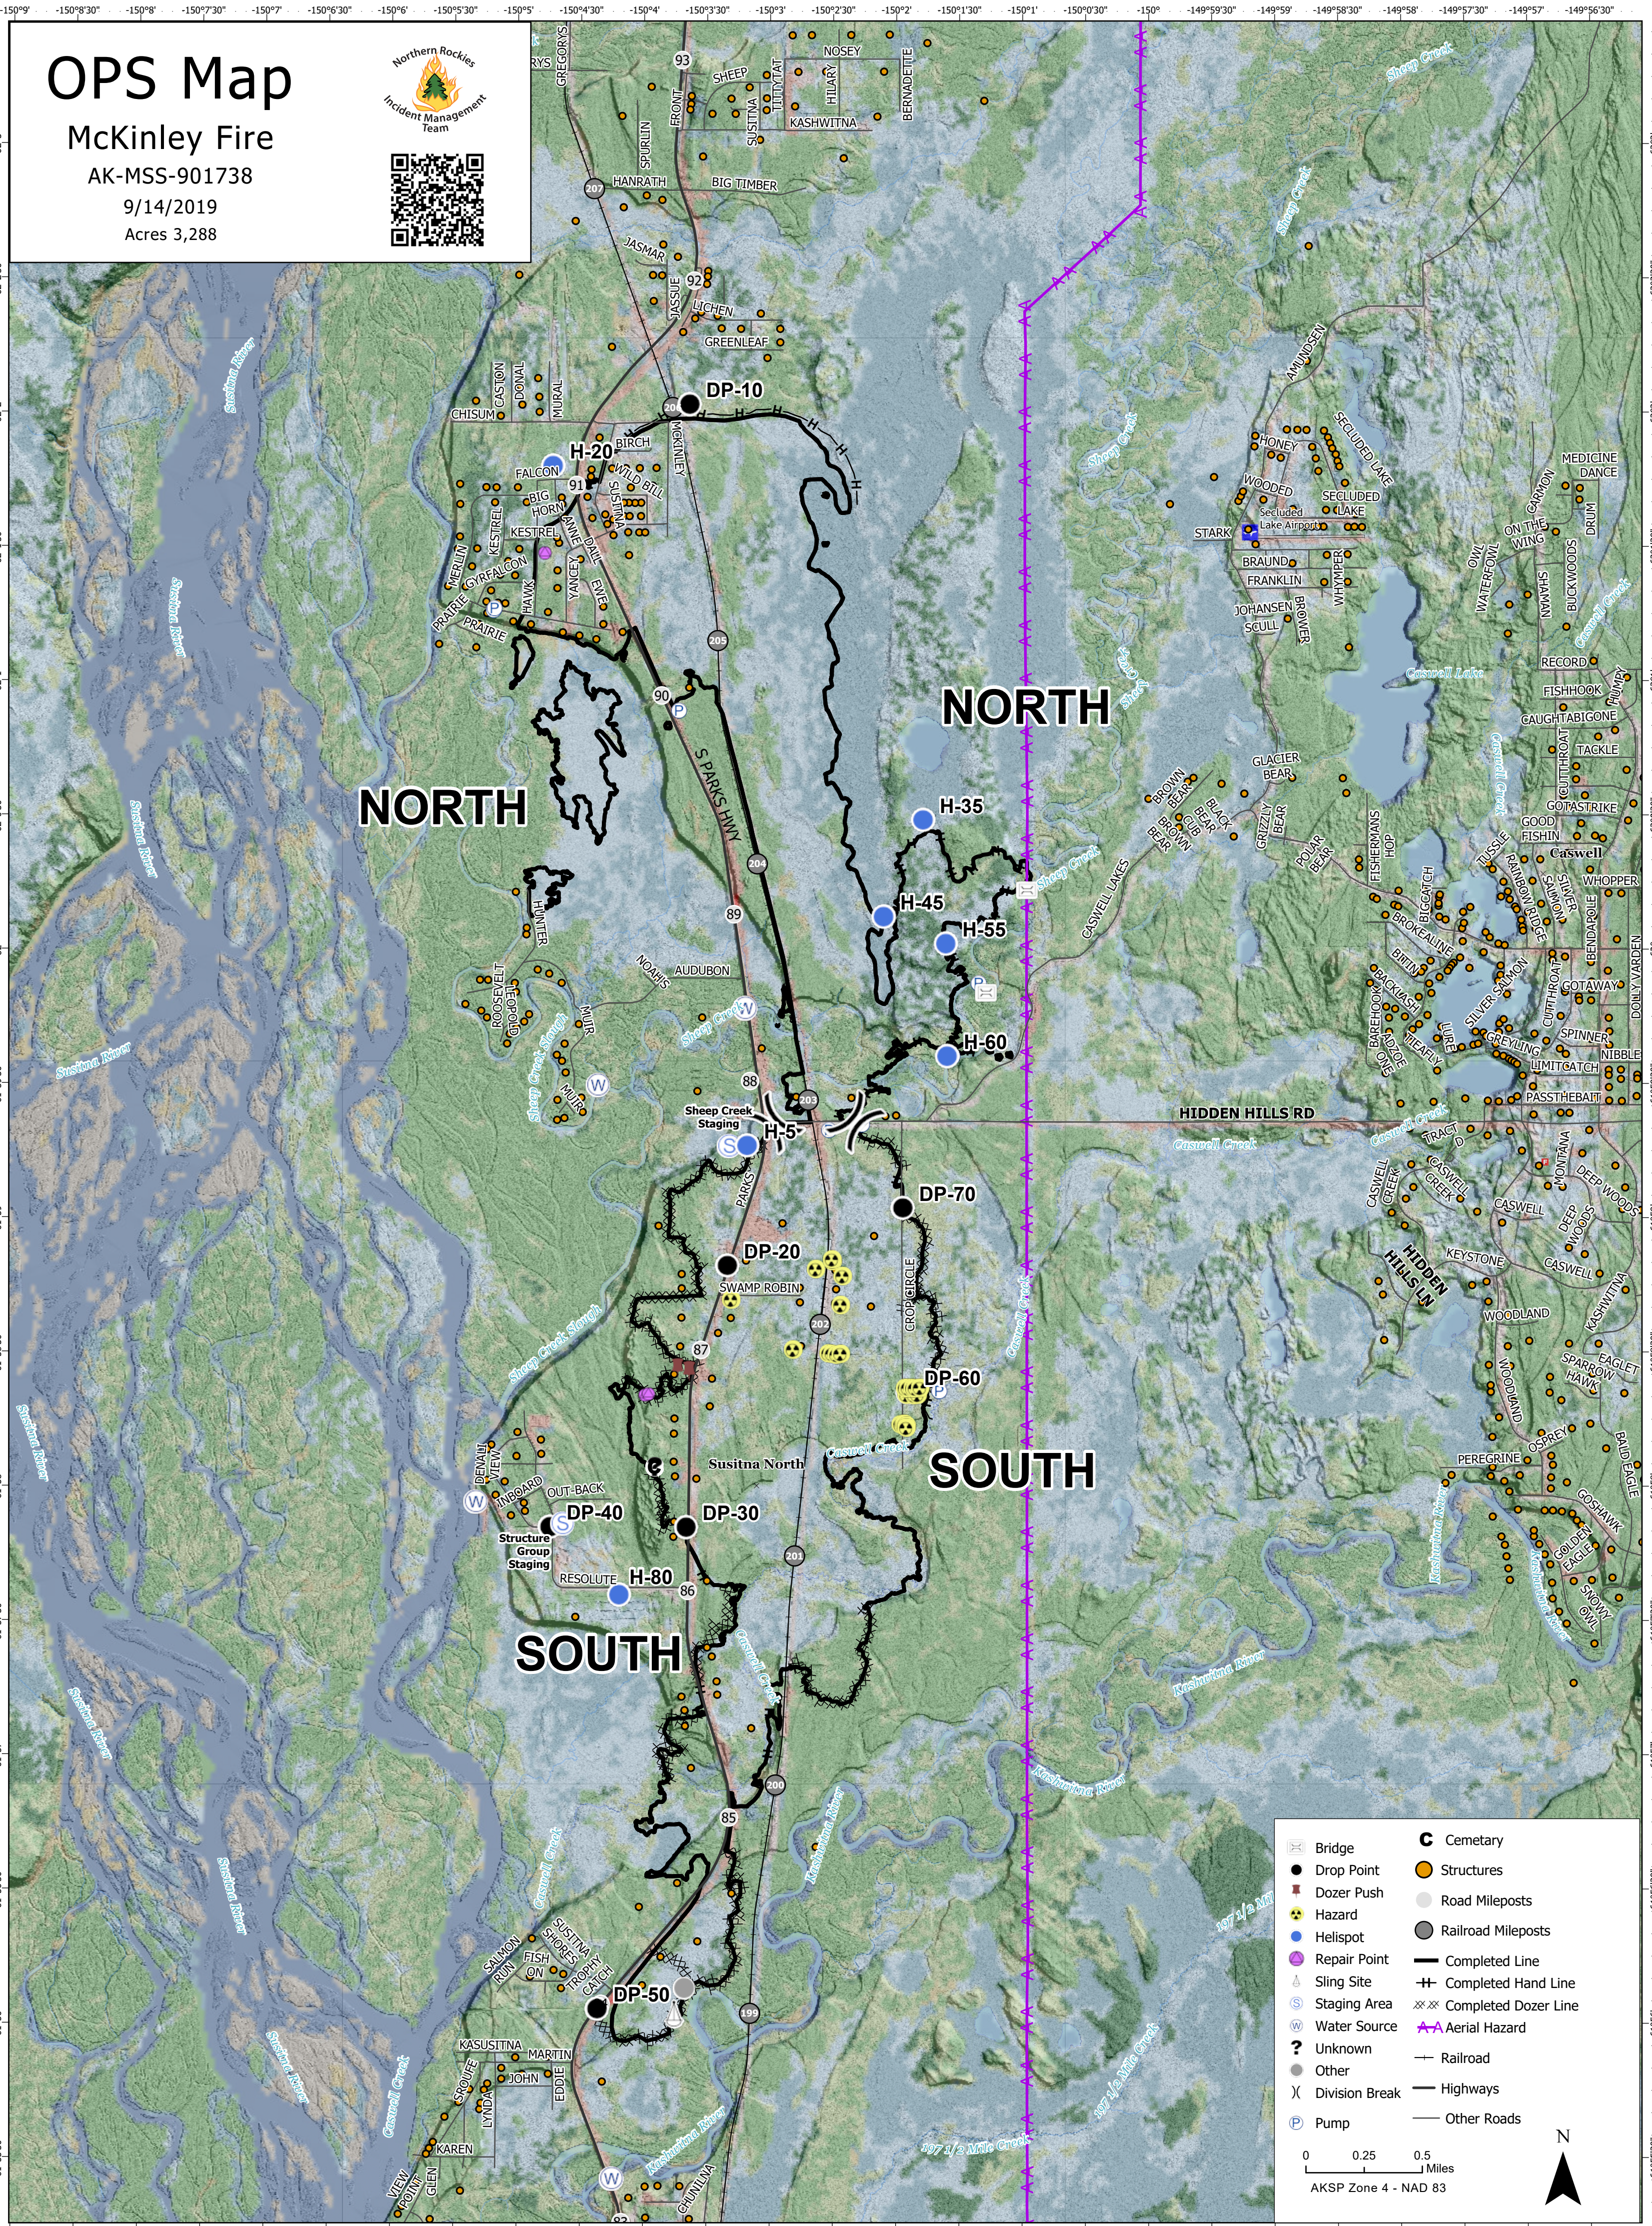

OPS Map

McKinley Fire

AK-MSS-901738

9/14/2019

Acres 3,288

	Bridge		Cemetery
	Drop Point		Structures
	Dozer Push		Road Mileposts
	Hazard		Railroad Mileposts
	Helispot		Completed Line
	Repair Point		Completed Hand Line
	Sling Site		Completed Dozer Line
	Staging Area		Aerial Hazard
	Water Source		Railroad
	Unknown		Highways
	Other		Other Roads
	Division Break		
	Pump		

0 0.25 0.5 Miles
AKSP Zone 4 - NAD 83