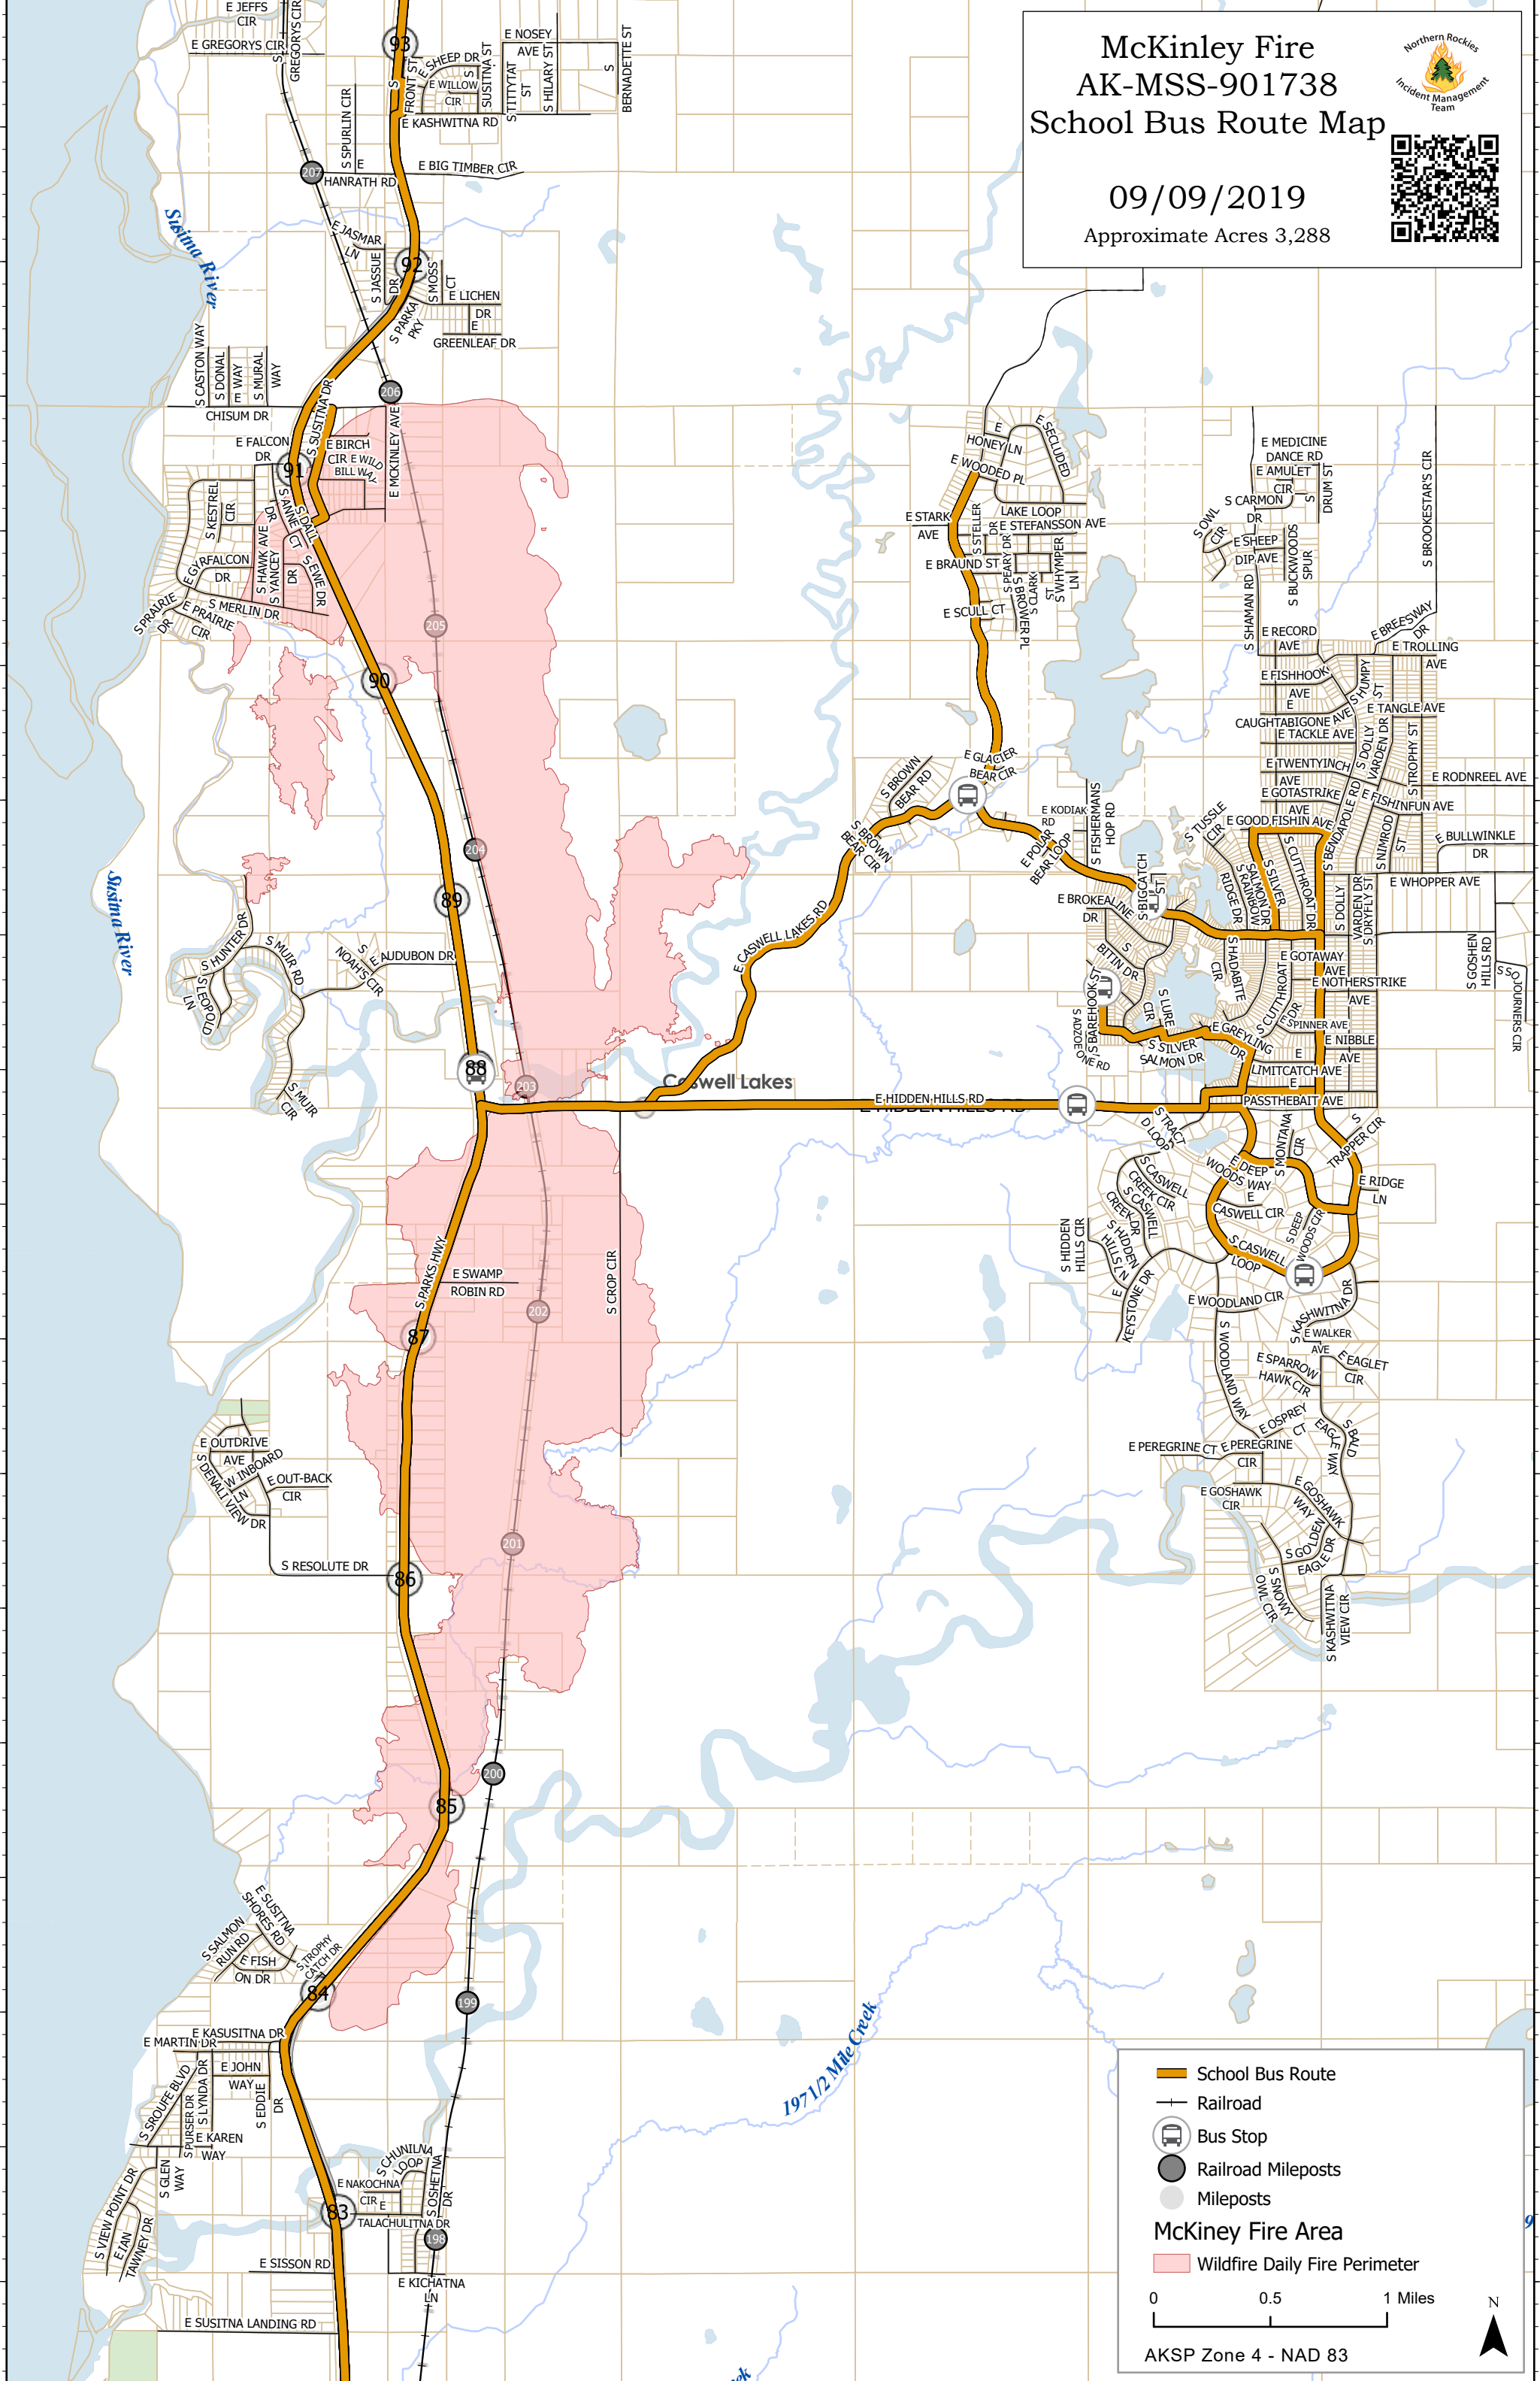

McKinley Fire AK-MSS-901738 School Bus Route Map

09/09/2019

Approximate Acres 3,288

- School Bus Route
- Railroad
- Bus Stop
- Railroad Mileposts
- Mileposts

McKinley Fire Area

- Wildfire Daily Fire Perimeter

0 0.5 1 Miles

AKSP Zone 4 - NAD 83