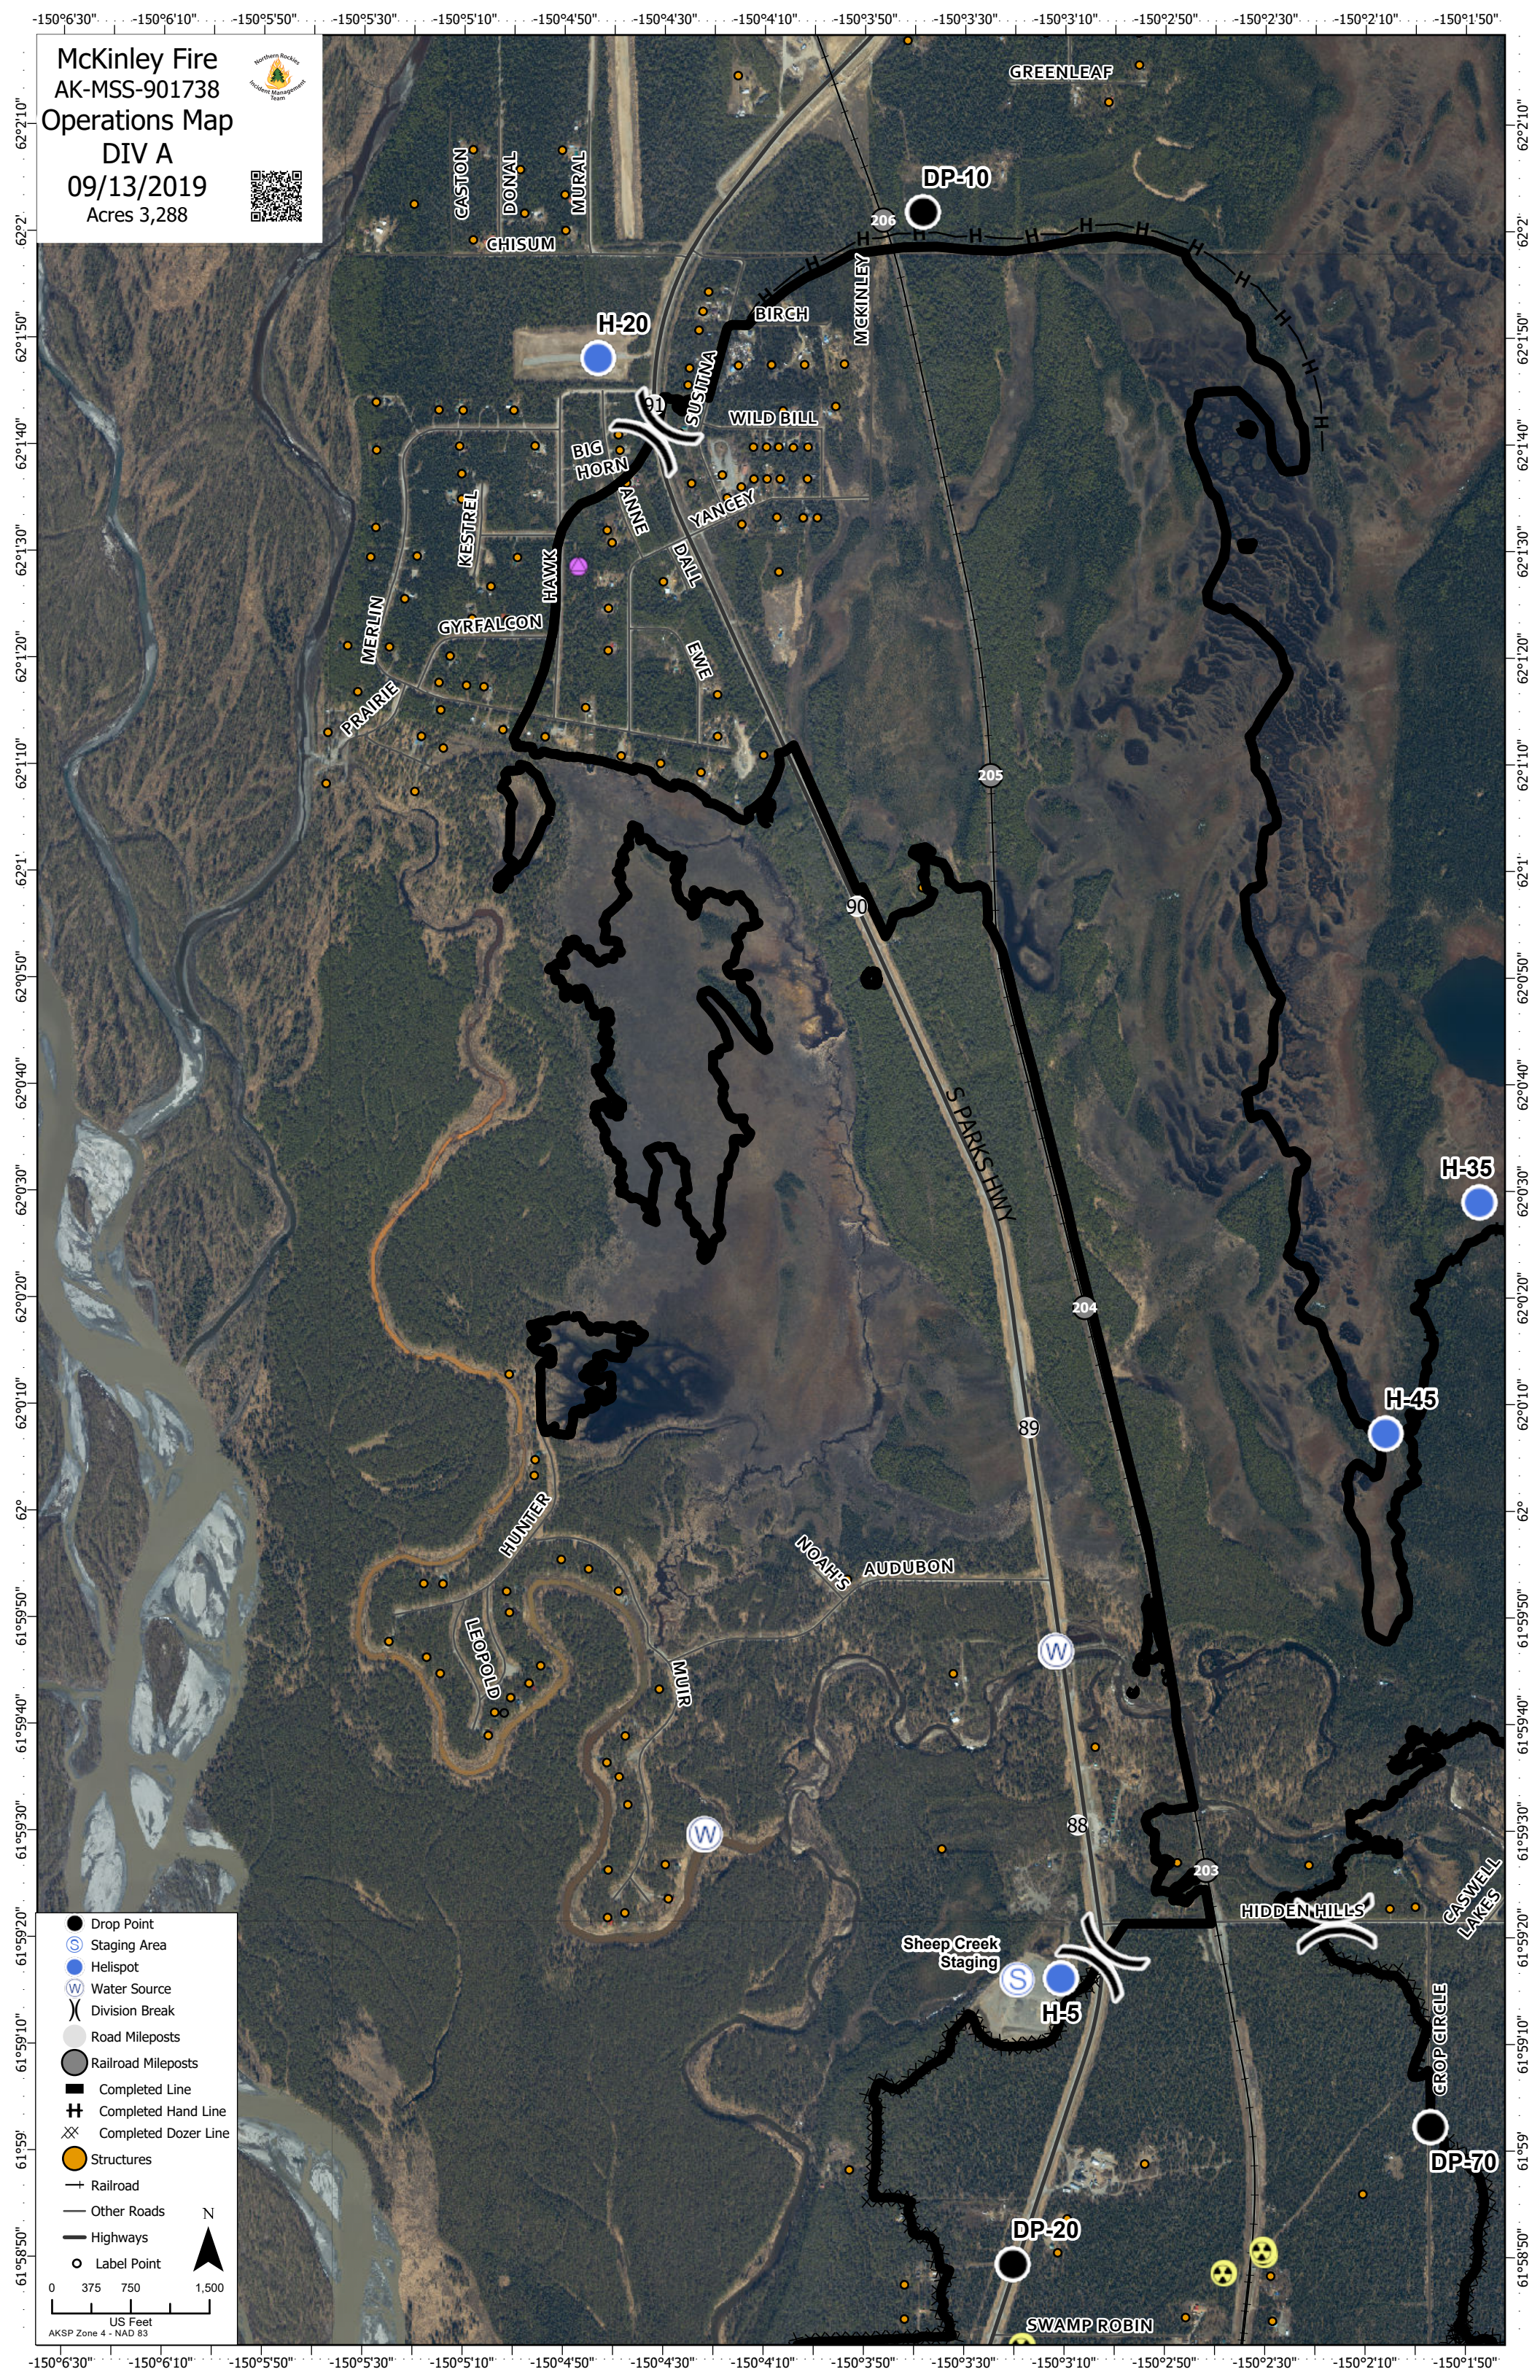

McKinley Fire
 AK-MSS-901738
 Operations Map
 DIV A
 09/13/2019
 Acres 3,288

- Drop Point
- ⊙ Staging Area
- Helispot
- ⊙ Water Source
- ⌘ Division Break
- Road Mileposts
- Railroad Mileposts
- Completed Line
- ⊕ Completed Hand Line
- ⊗ Completed Dozer Line
- Structures
- Railroad
- Other Roads
- Highways
- Label Point

0 375 750 1,500
 US Feet
 AKSP Zone 4 - NAD 83

AKSP Zone 4 - NAD 83