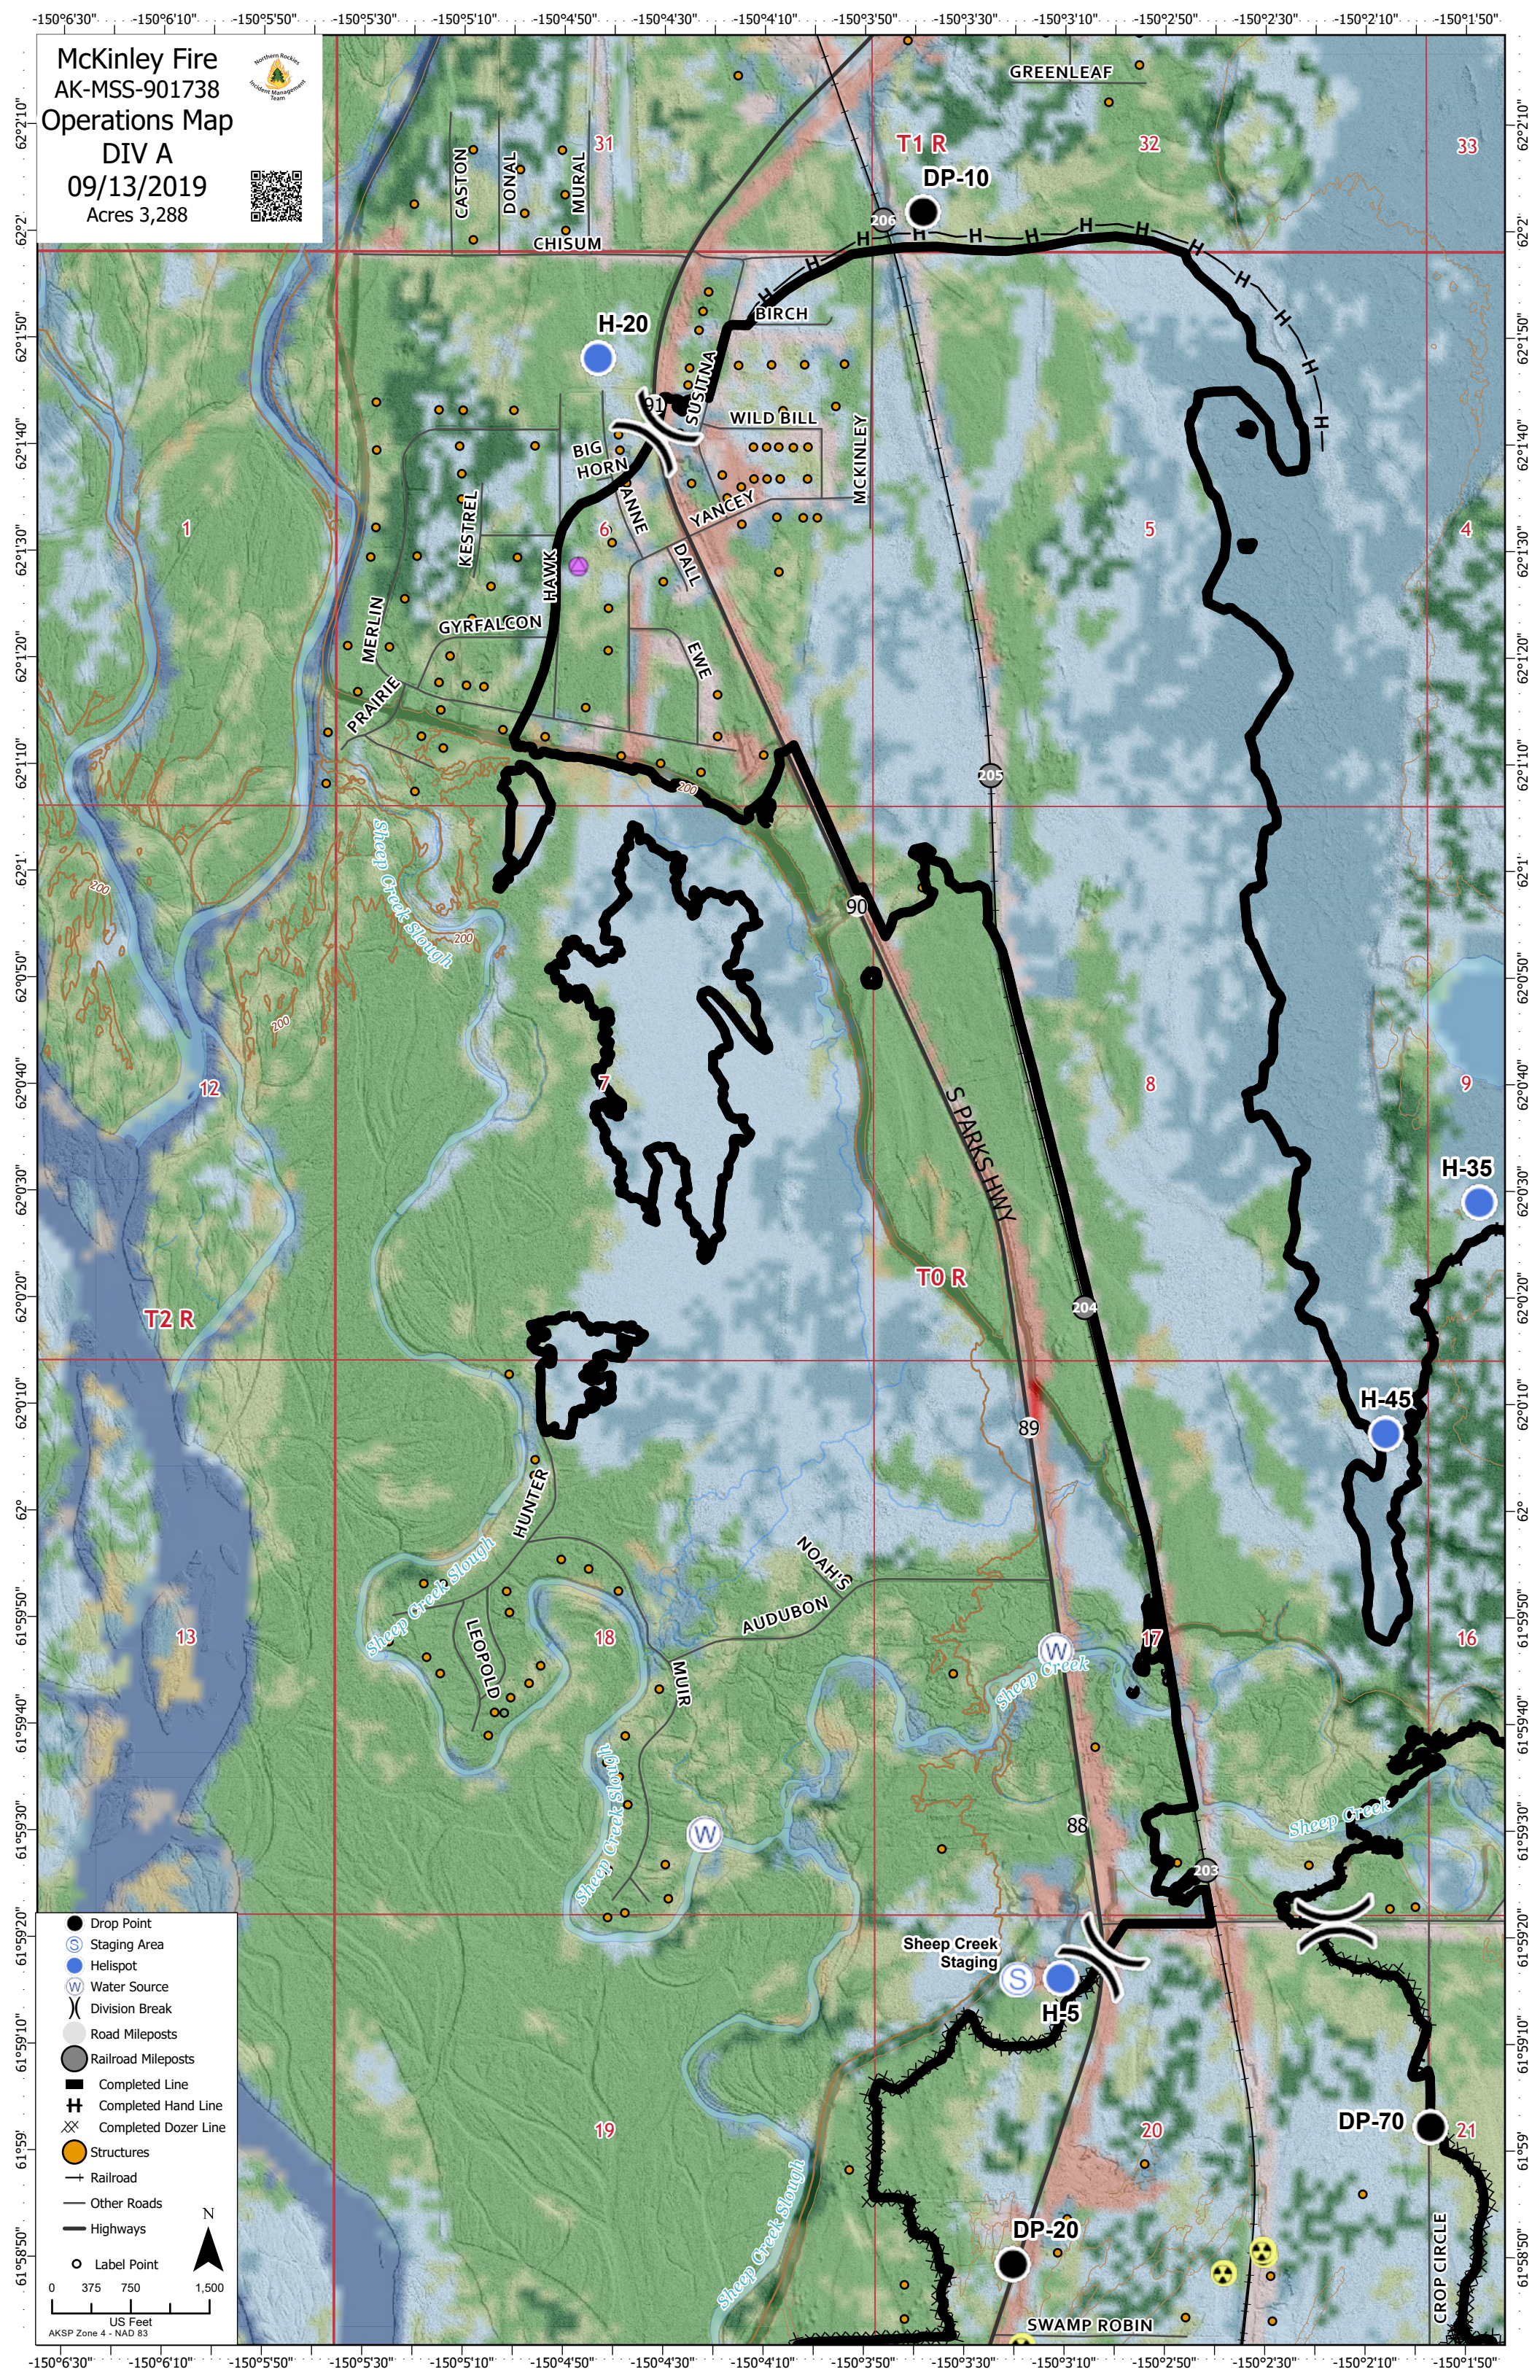

McKinley Fire
 AK-MSS-901738
 Operations Map
 DIV A
 09/13/2019
 Acres 3,288

- Drop Point
- Ⓢ Staging Area
- Helispot
- Ⓜ Water Source
- ⌘ Division Break
- Road Mileposts
- Railroad Mileposts
- ▬ Completed Line
- ⌘ Completed Hand Line
- ⌘ Completed Dozer Line
- Structures
- Railroad
- Other Roads
- ▬ Highways
- Label Point

0 375 750 1,500
 US Feet
 AKSP Zone 4 - NAD 83