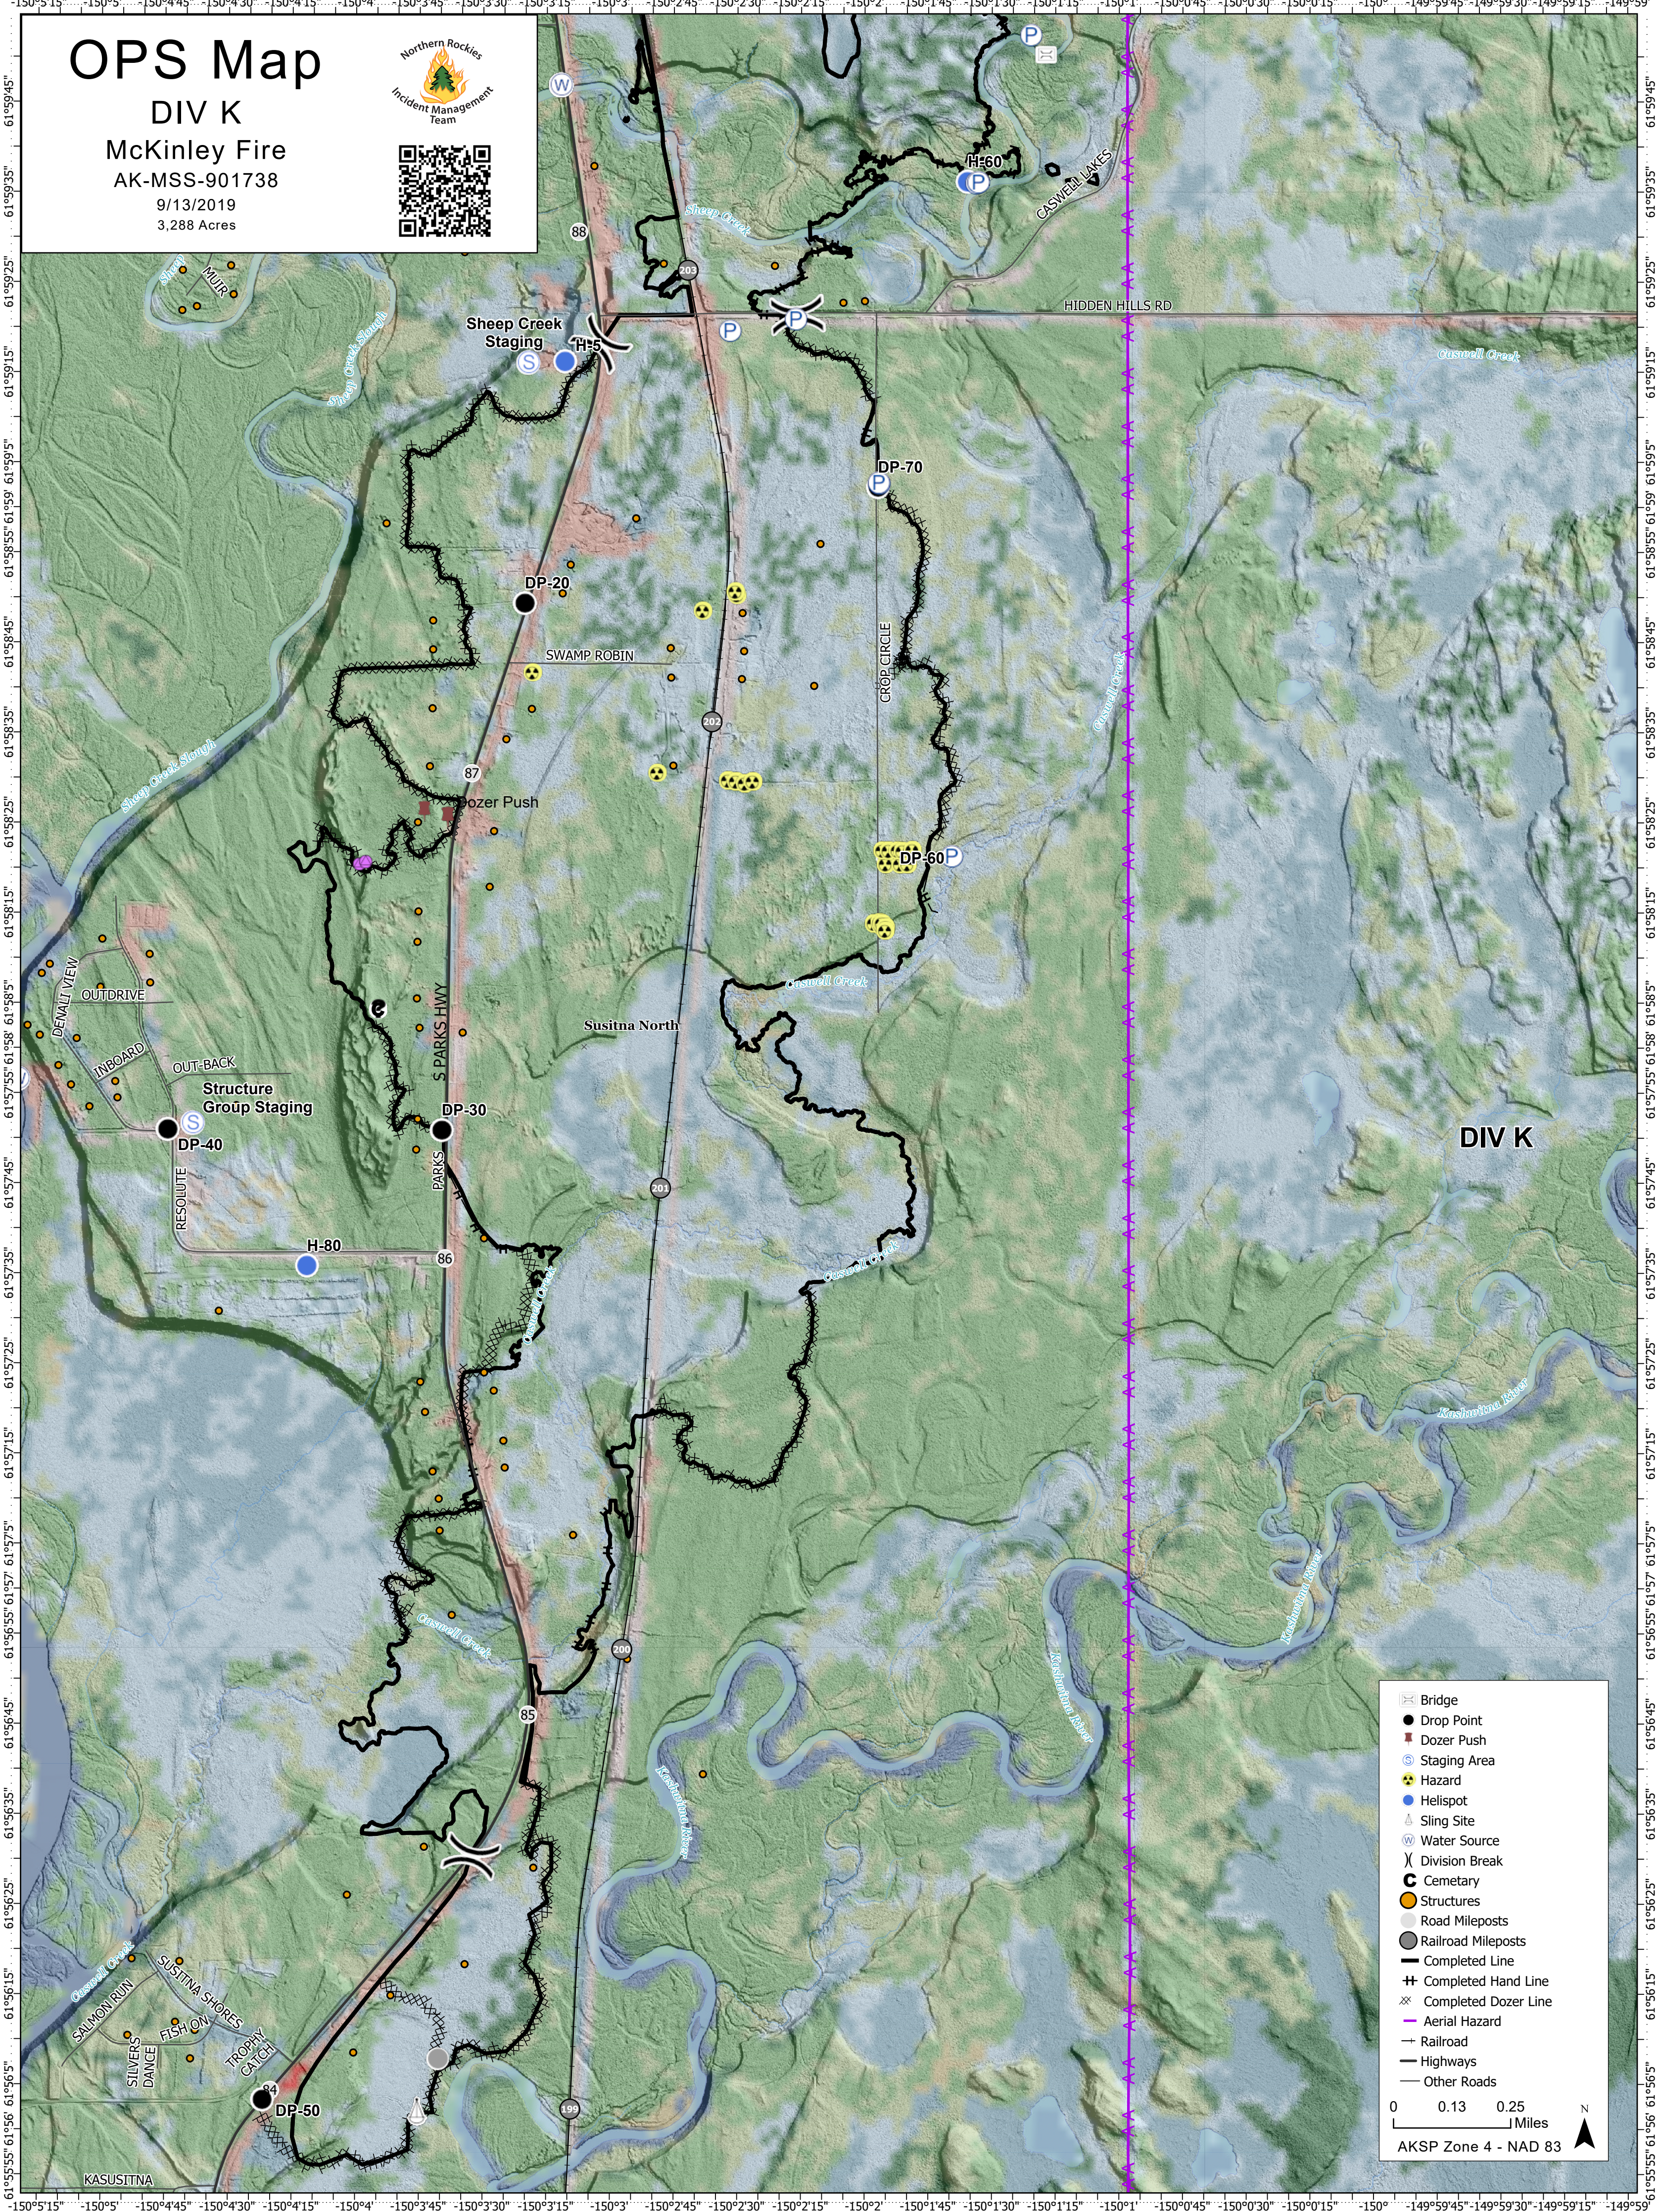

OPS Map

DIV K

McKinley Fire
AK-MSS-901738

9/13/2019
3,288 Acres

DIV K

- Bridge
- Drop Point
- Dozer Push
- Staging Area
- Hazard
- Helispot
- Sling Site
- Water Source
- Division Break
- Cemetery
- Structures
- Road Mileposts
- Railroad Mileposts
- Completed Line
- Completed Hand Line
- Completed Dozer Line
- Aerial Hazard
- Railroad
- Highways
- Other Roads

0 0.13 0.25 Miles

AKSP Zone 4 - NAD 83