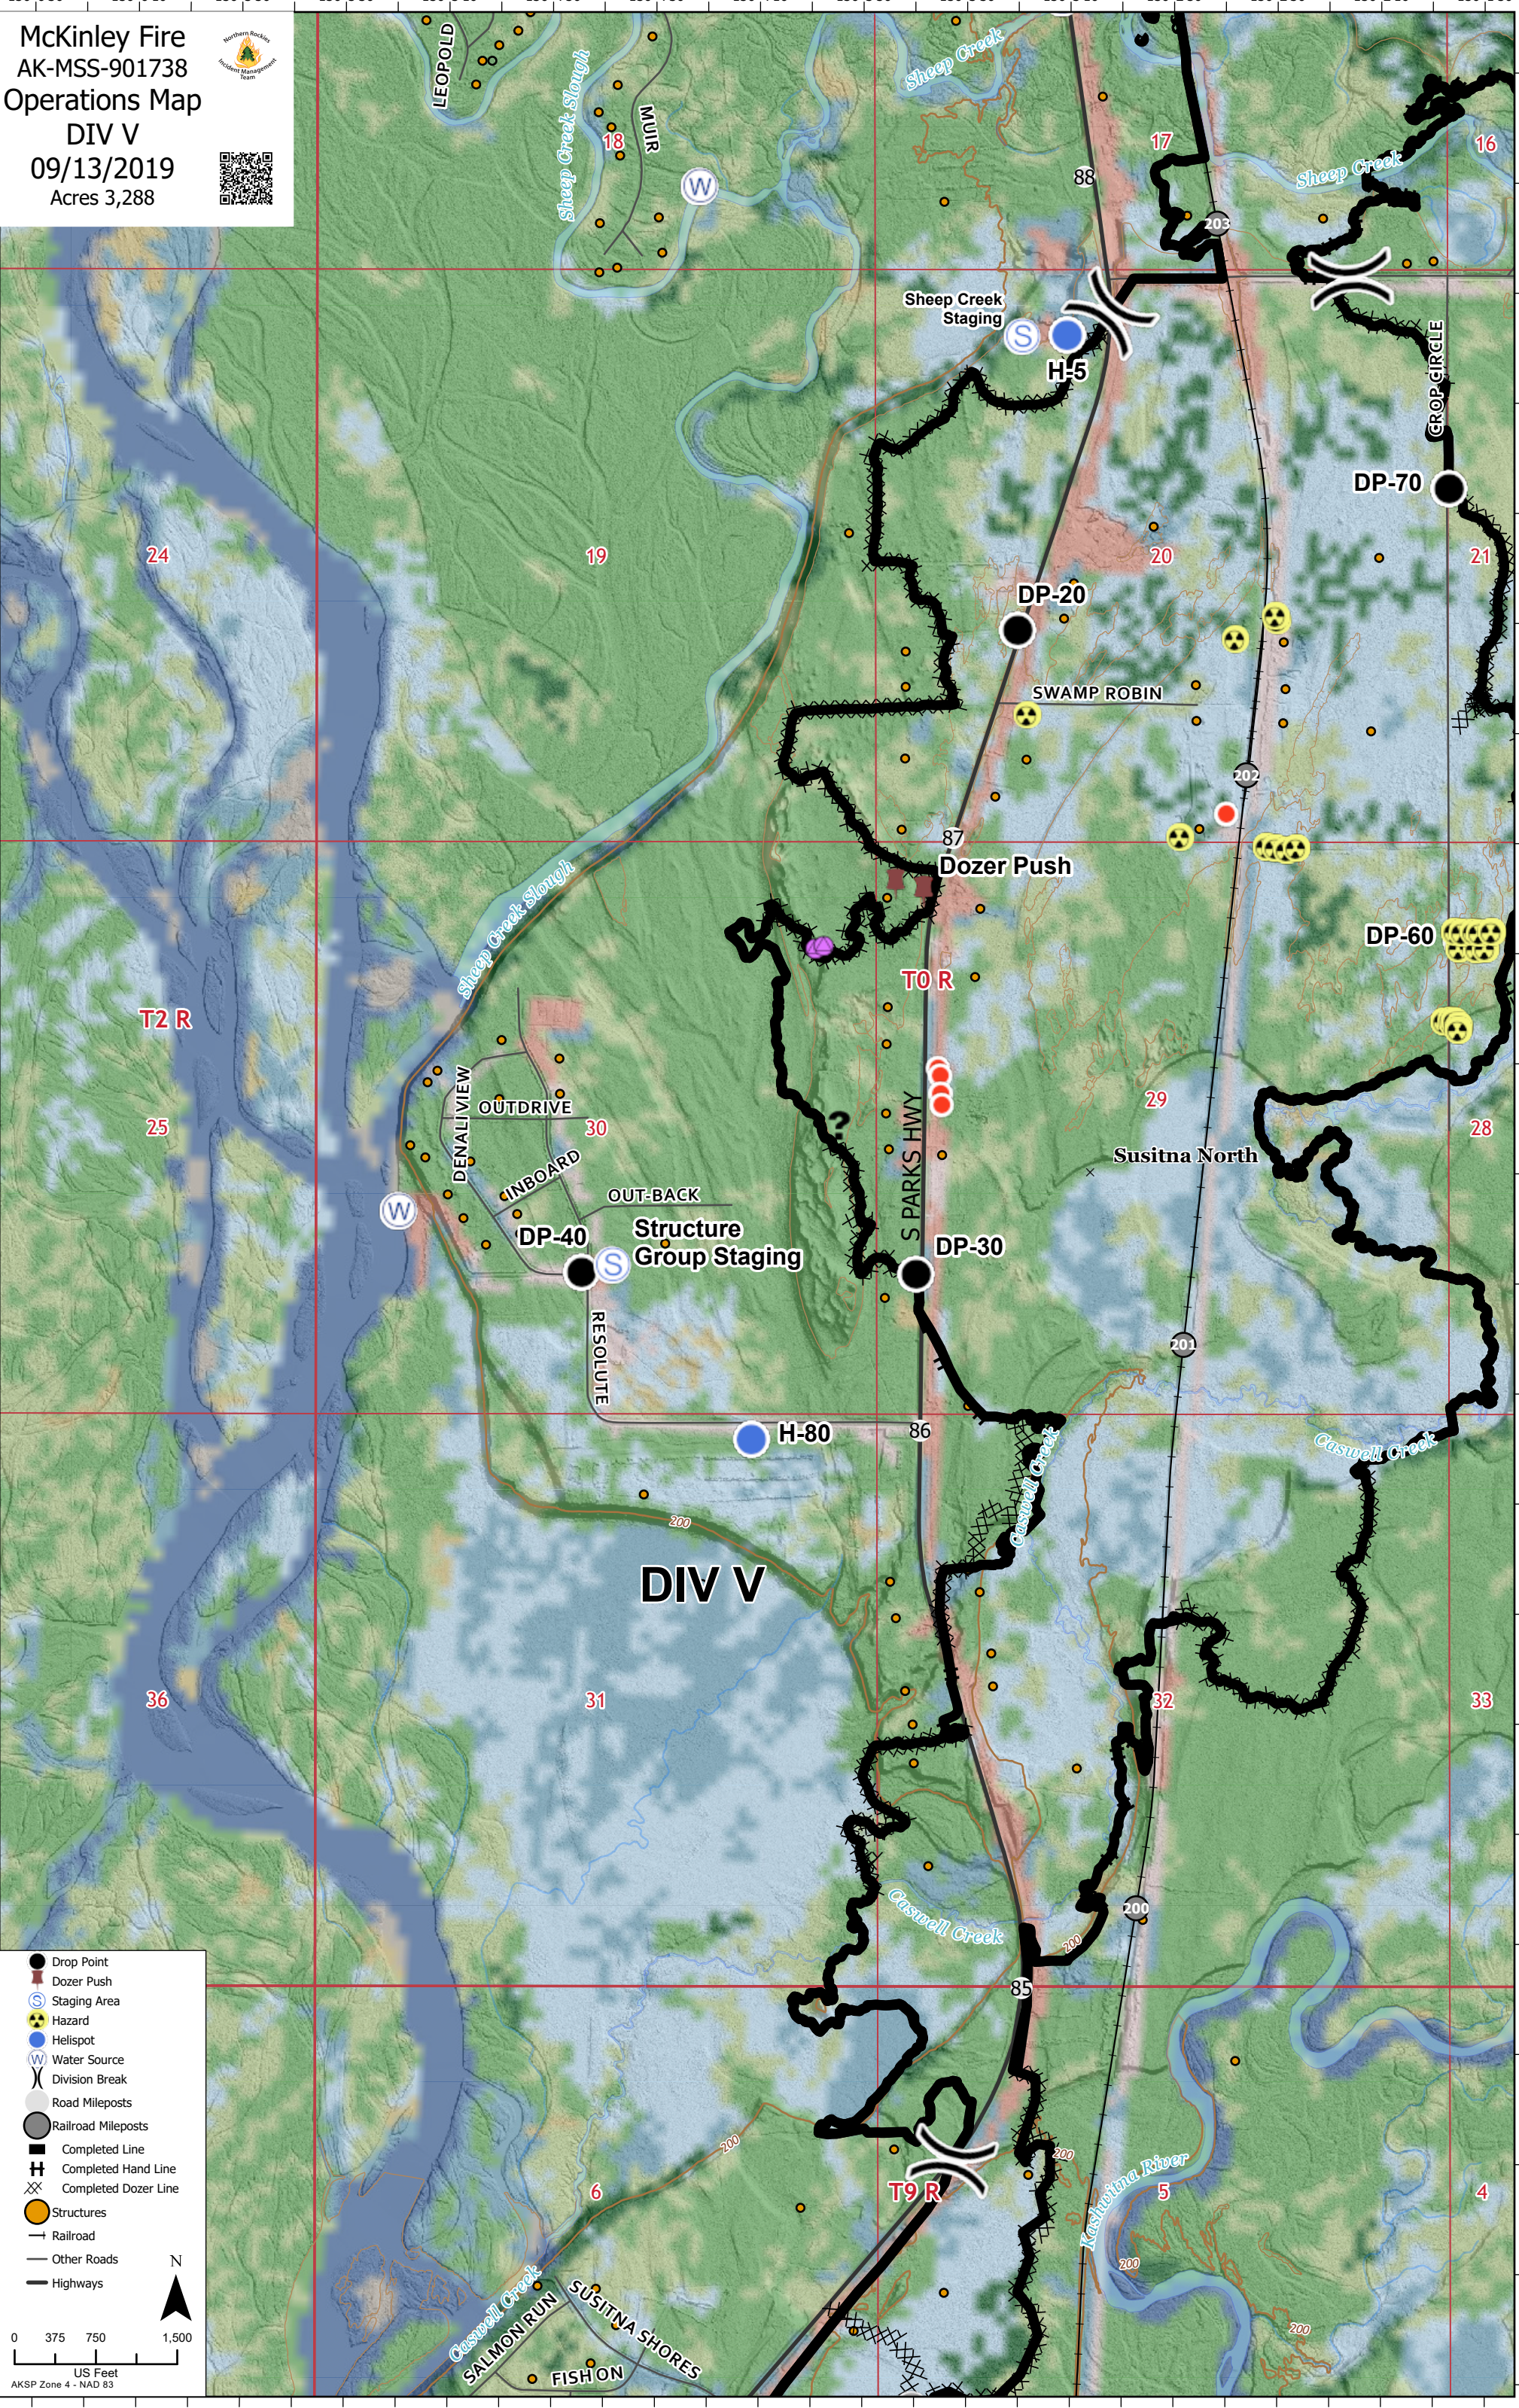

McKinley Fire
 AK-MSS-901738
 Operations Map
 DIV V
 09/13/2019
 Acres 3,288

Legend

- Drop Point
- Dozer Push
- Staging Area
- ☢ Hazard
- Helispot
- Water Source
- ⌘ Division Break
- Road Mileposts
- Railroad Mileposts
- ▬ Completed Line
- ▬ Completed Hand Line
- ▬ Completed Dozer Line
- Structures
- ▬ Railroad
- ▬ Other Roads
- ▬ Highways

Scale: 0 375 750 1,500 US Feet
 AKSP Zone 4 - NAD 83

North Arrow