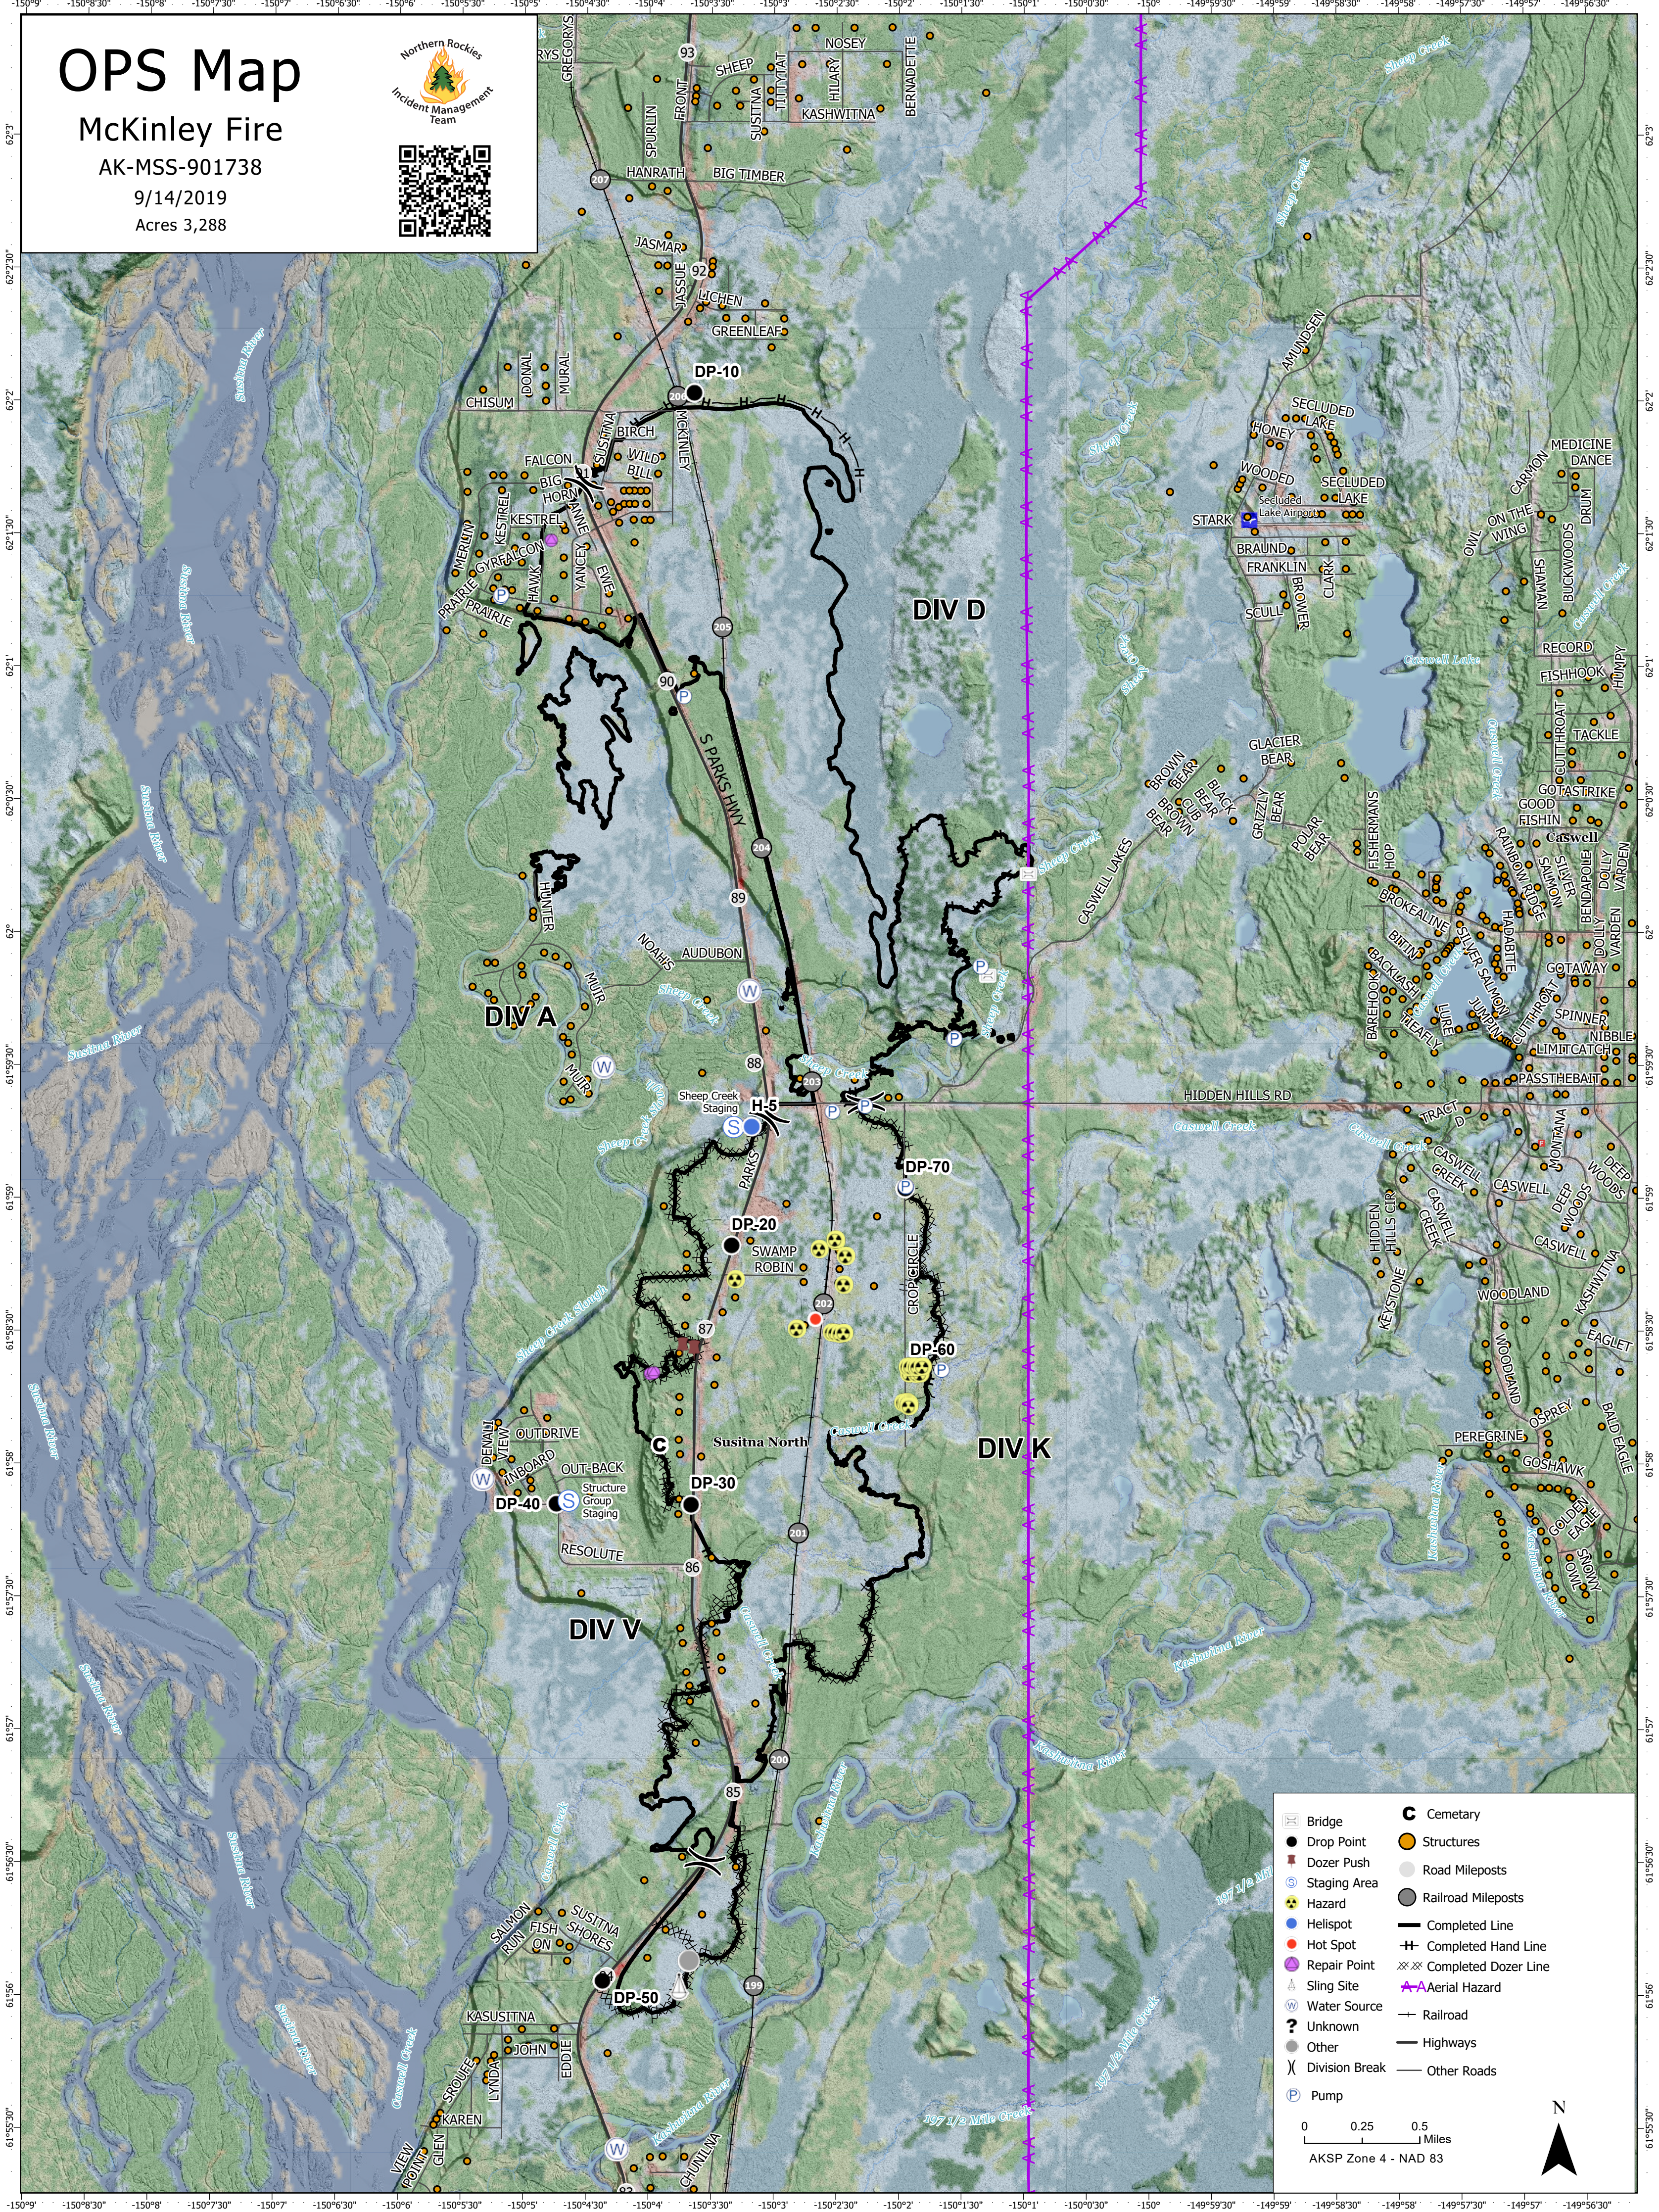

# OPS Map

## McKinley Fire

AK-MSS-901738

9/14/2019

Acres 3,288

	Bridge		Cemetary
	Drop Point		Structures
	Dozer Push		Road Mileposts
	Staging Area		Railroad Mileposts
	Hazard		Completed Line
	Helispot		Completed Hand Line
	Hot Spot		Completed Dozer Line
	Repair Point		Aerial Hazard
	Sling Site		Railroad
	Water Source		Highways
	Unknown		Other Roads
	Other		
	Division Break		
	Pump		

0 0.25 0.5 Miles  
AKSP Zone 4 - NAD 83