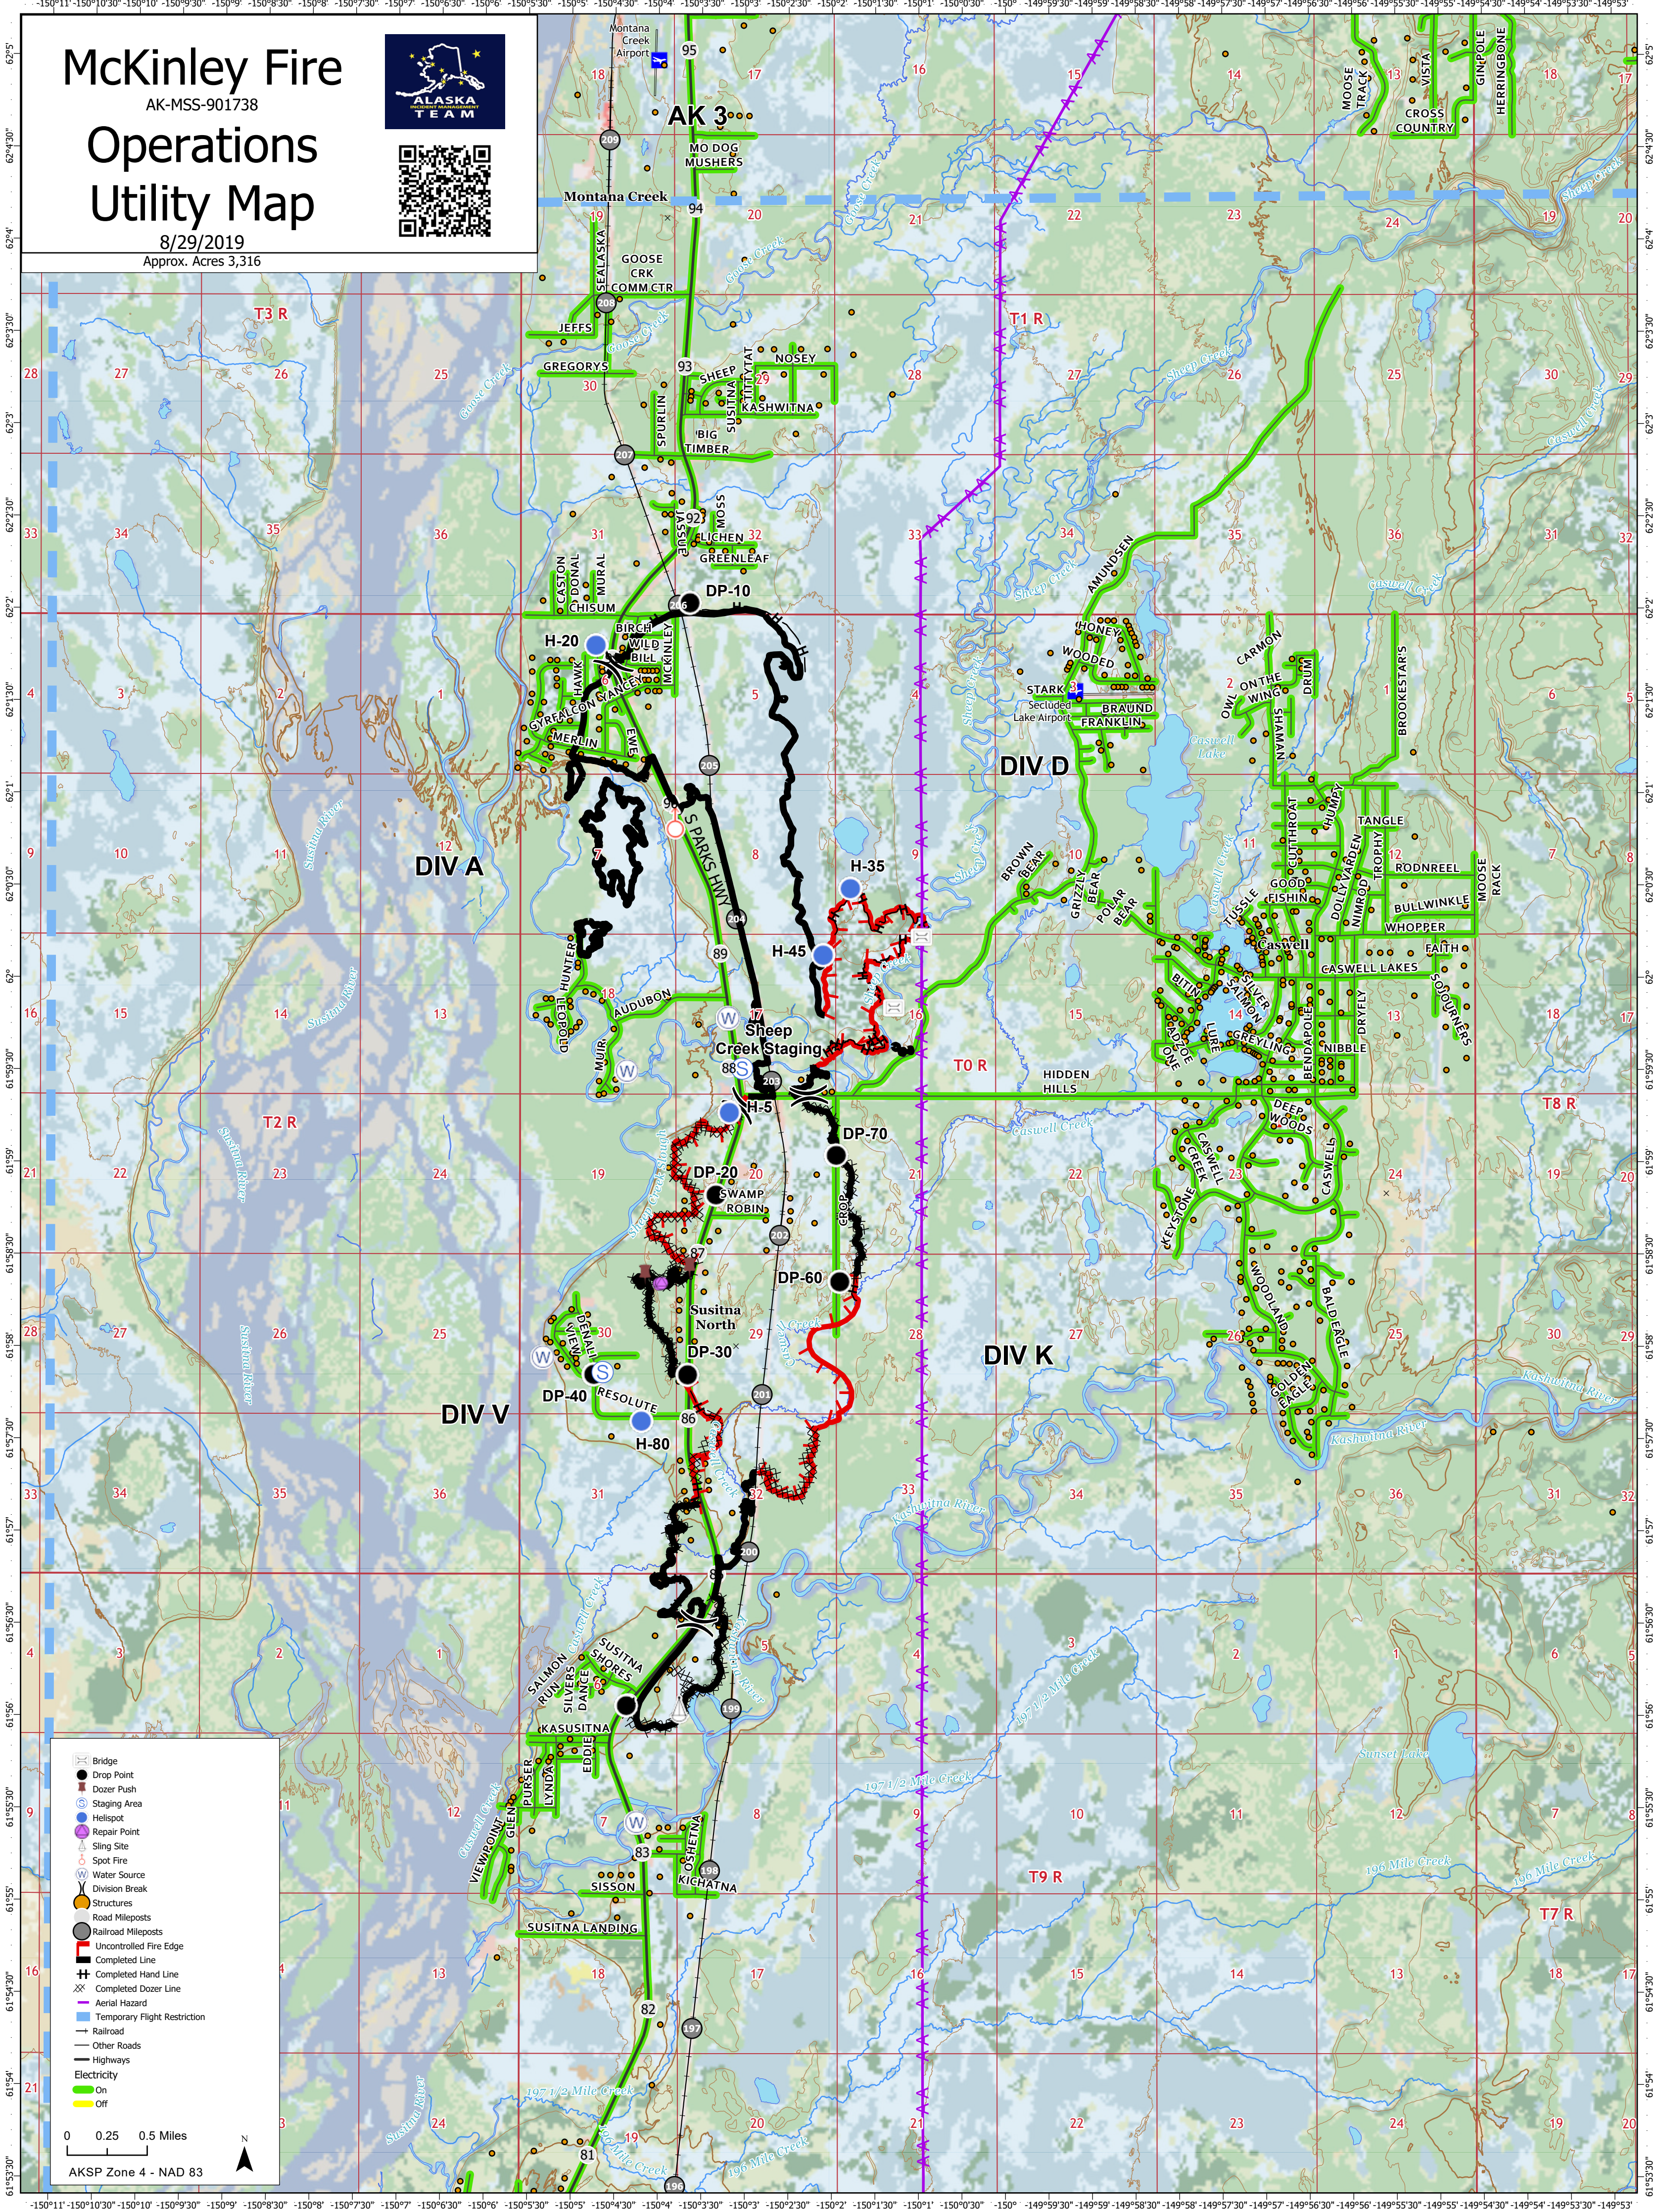

# McKinley Fire

## Operations Utility Map

AK-MSS-901738

8/29/2019

Approx. Acres 3,316

	Bridge
	Drop Point
	Dozer Push
	Staging Area
	Helispot
	Repair Point
	Sling Site
	Spot Fire
	Water Source
	Division Break
	Structure
	Road Mileposts
	Railroad Mileposts
	Uncontrolled Fire Edge
	Completed Line
	Completed Hand Line
	Completed Dozer Line
	Aerial Hazard
	Temporary Flight Restriction
	Railroad
	Other Roads
	Highways
	Electricity On
	Electricity Off

0 0.25 0.5 Miles

AKSP Zone 4 - NAD 83