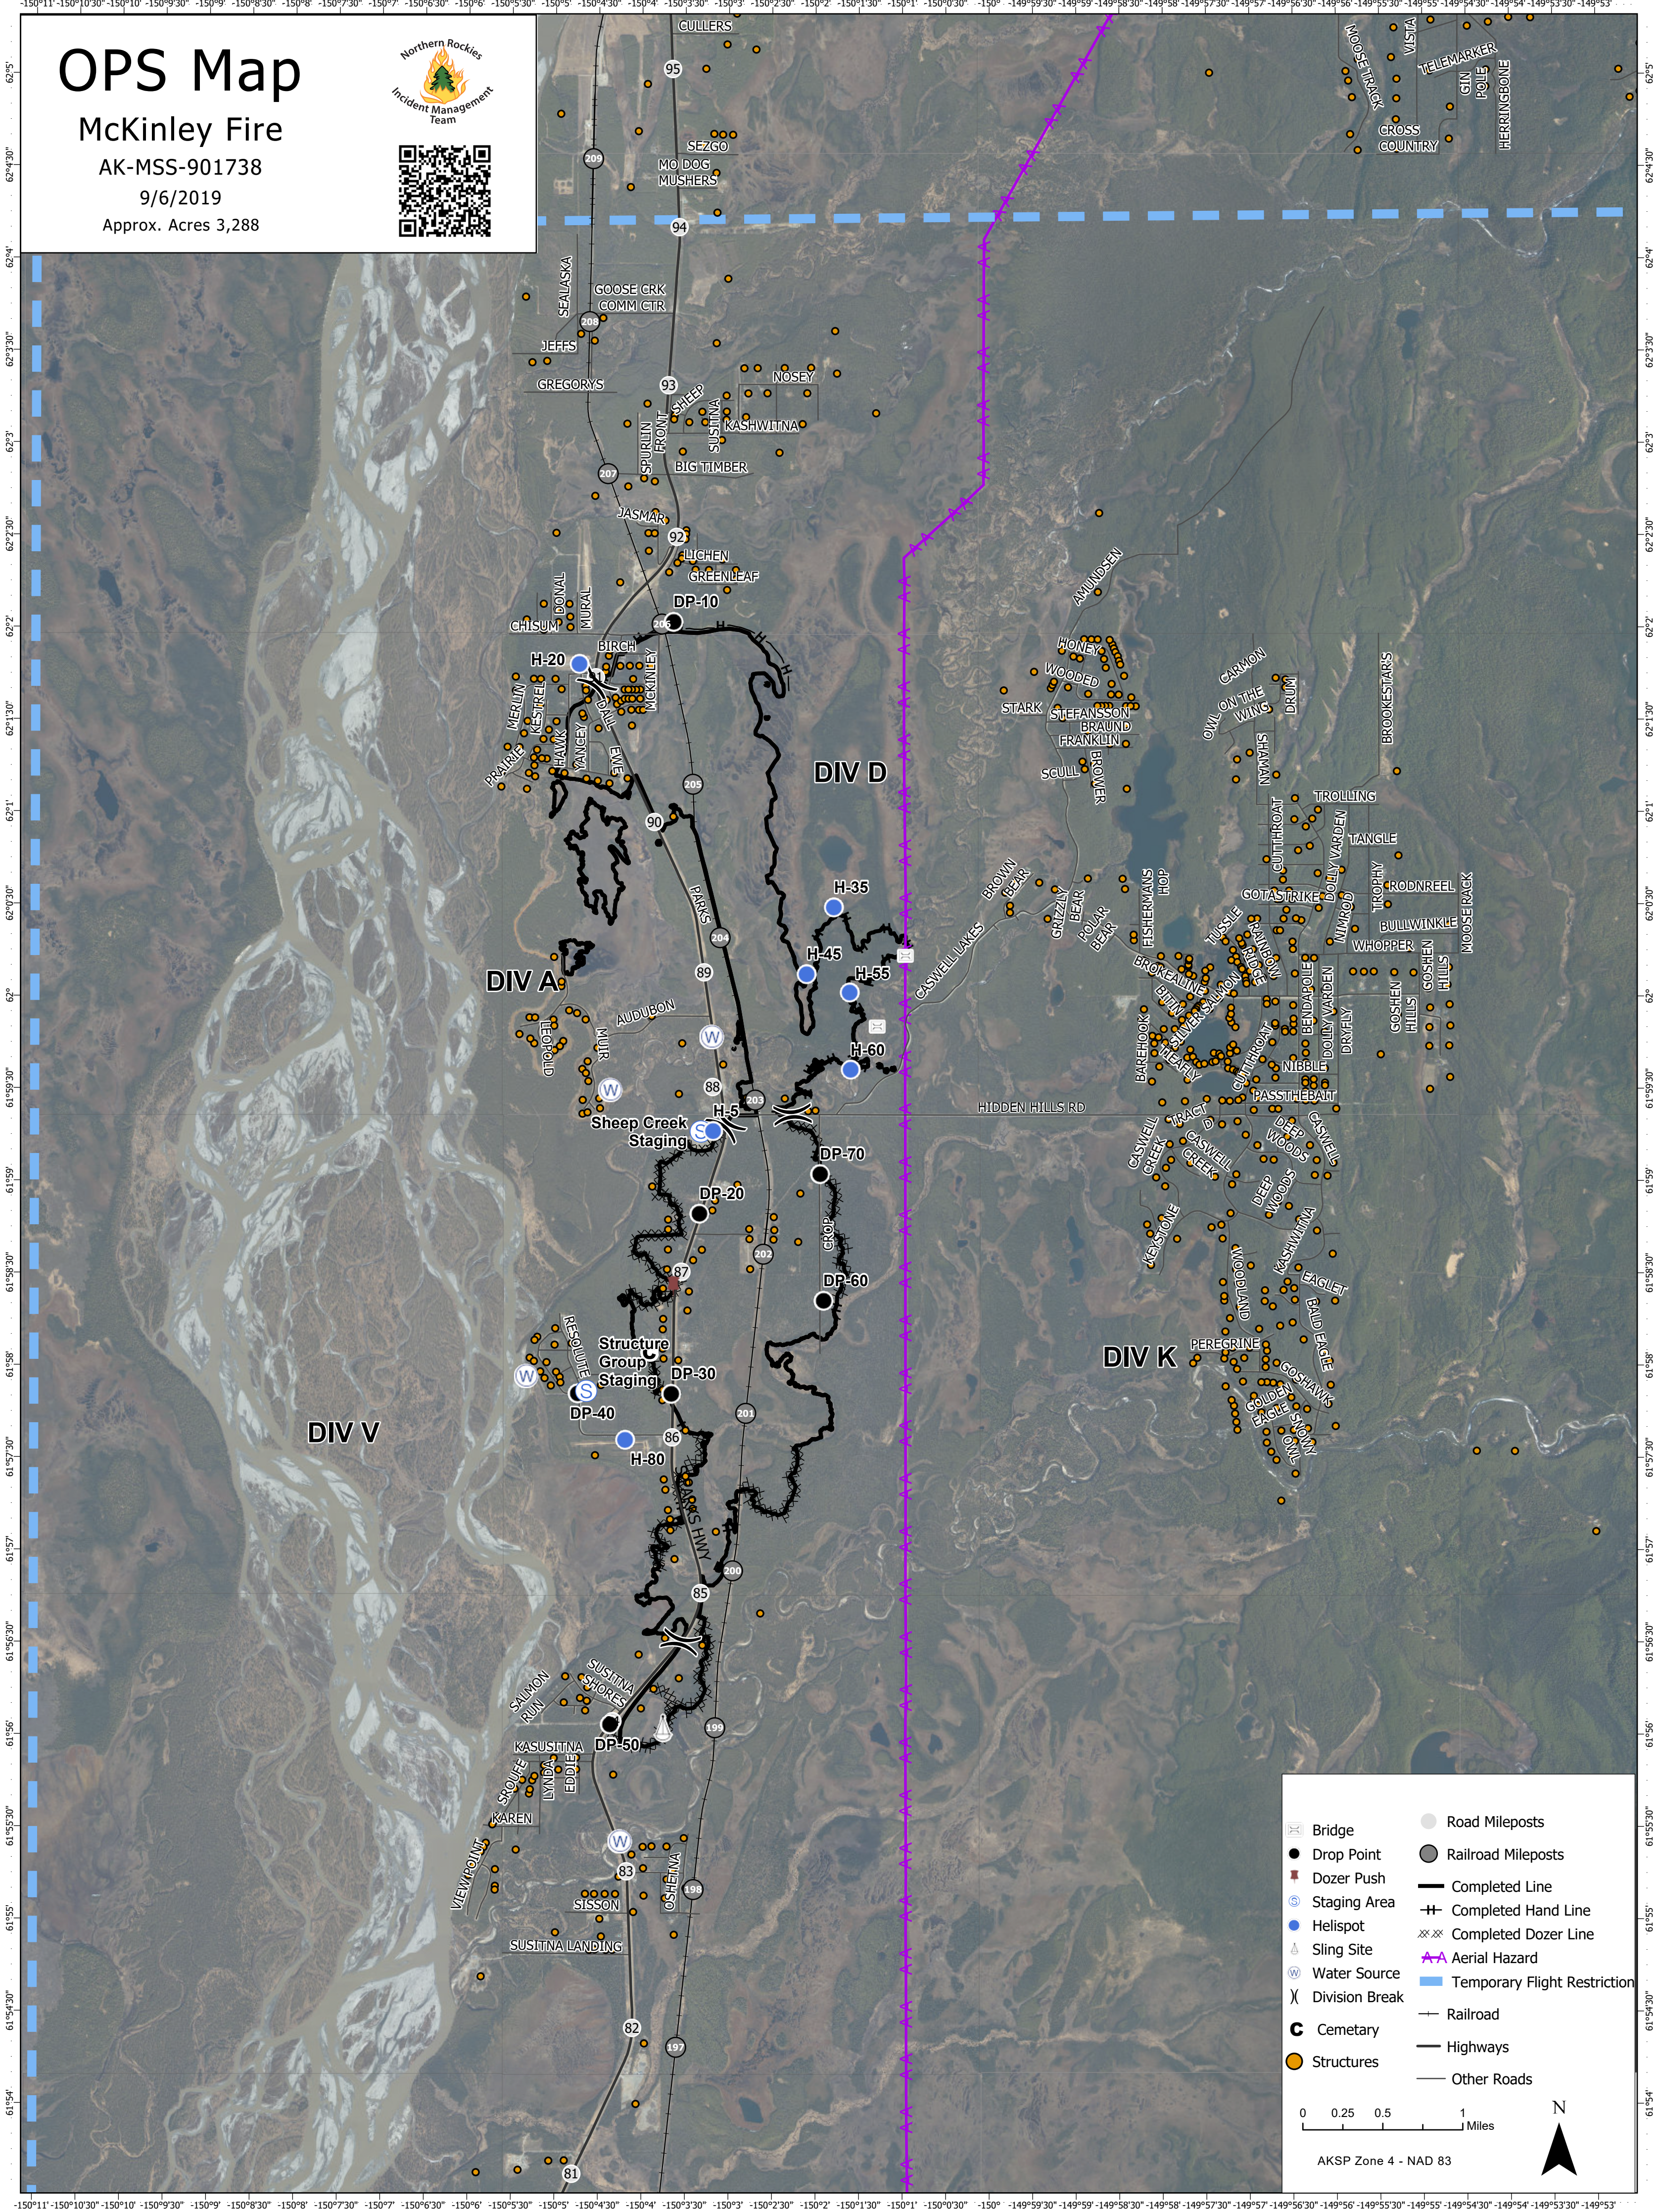

OPS Map

McKinley Fire

AK-MSS-901738

9/6/2019

Approx. Acres 3,288

	Bridge		Road Mileposts
	Drop Point		Railroad Mileposts
	Dozer Push		Completed Line
	Staging Area		Completed Hand Line
	Helispot		Completed Dozer Line
	Sling Site		Aerial Hazard
	Water Source		Temporary Flight Restriction
	Division Break		Railroad
	Cemetary		Highways
	Structures		Other Roads

0 0.25 0.5 1 Miles

AKSP Zone 4 - NAD 83