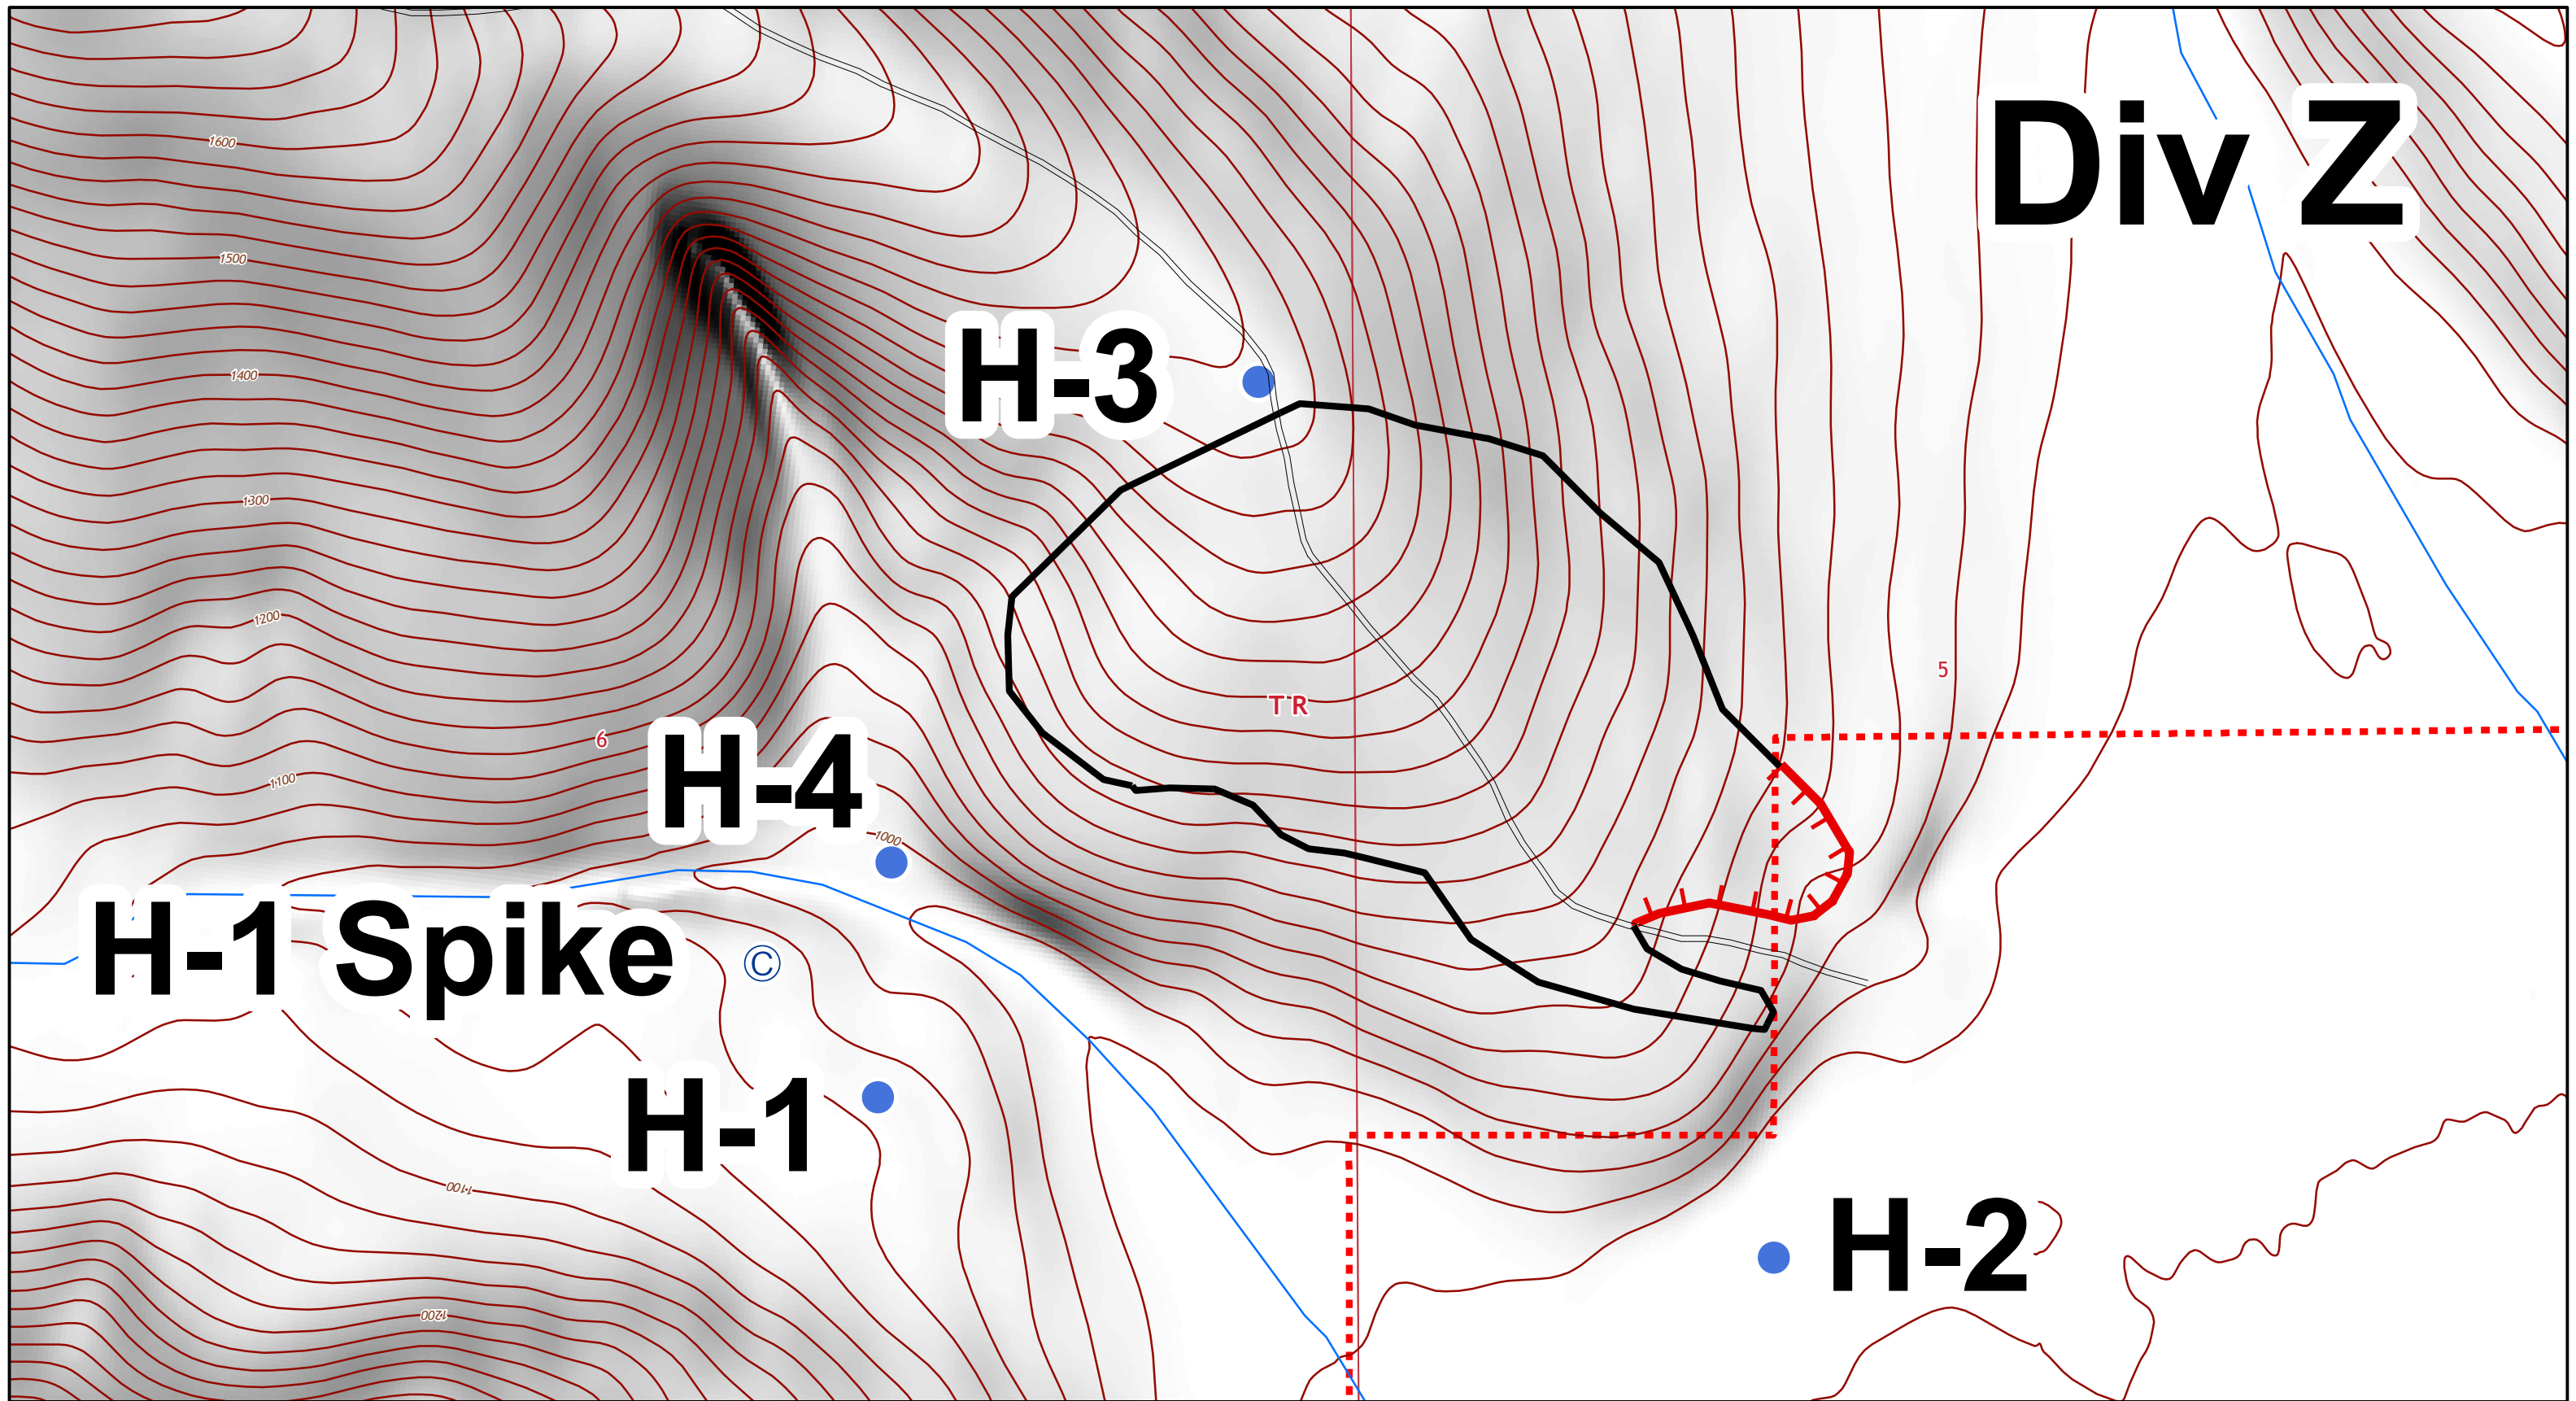

Div Z

IAP Map
Ninetyeight Creek
AK-MID-000391
07/11/19 - 07/14/19

Fire Perimeter based on
Sentinel-2 Imagery
as of 06/30/2019 2030
69.6 Acres