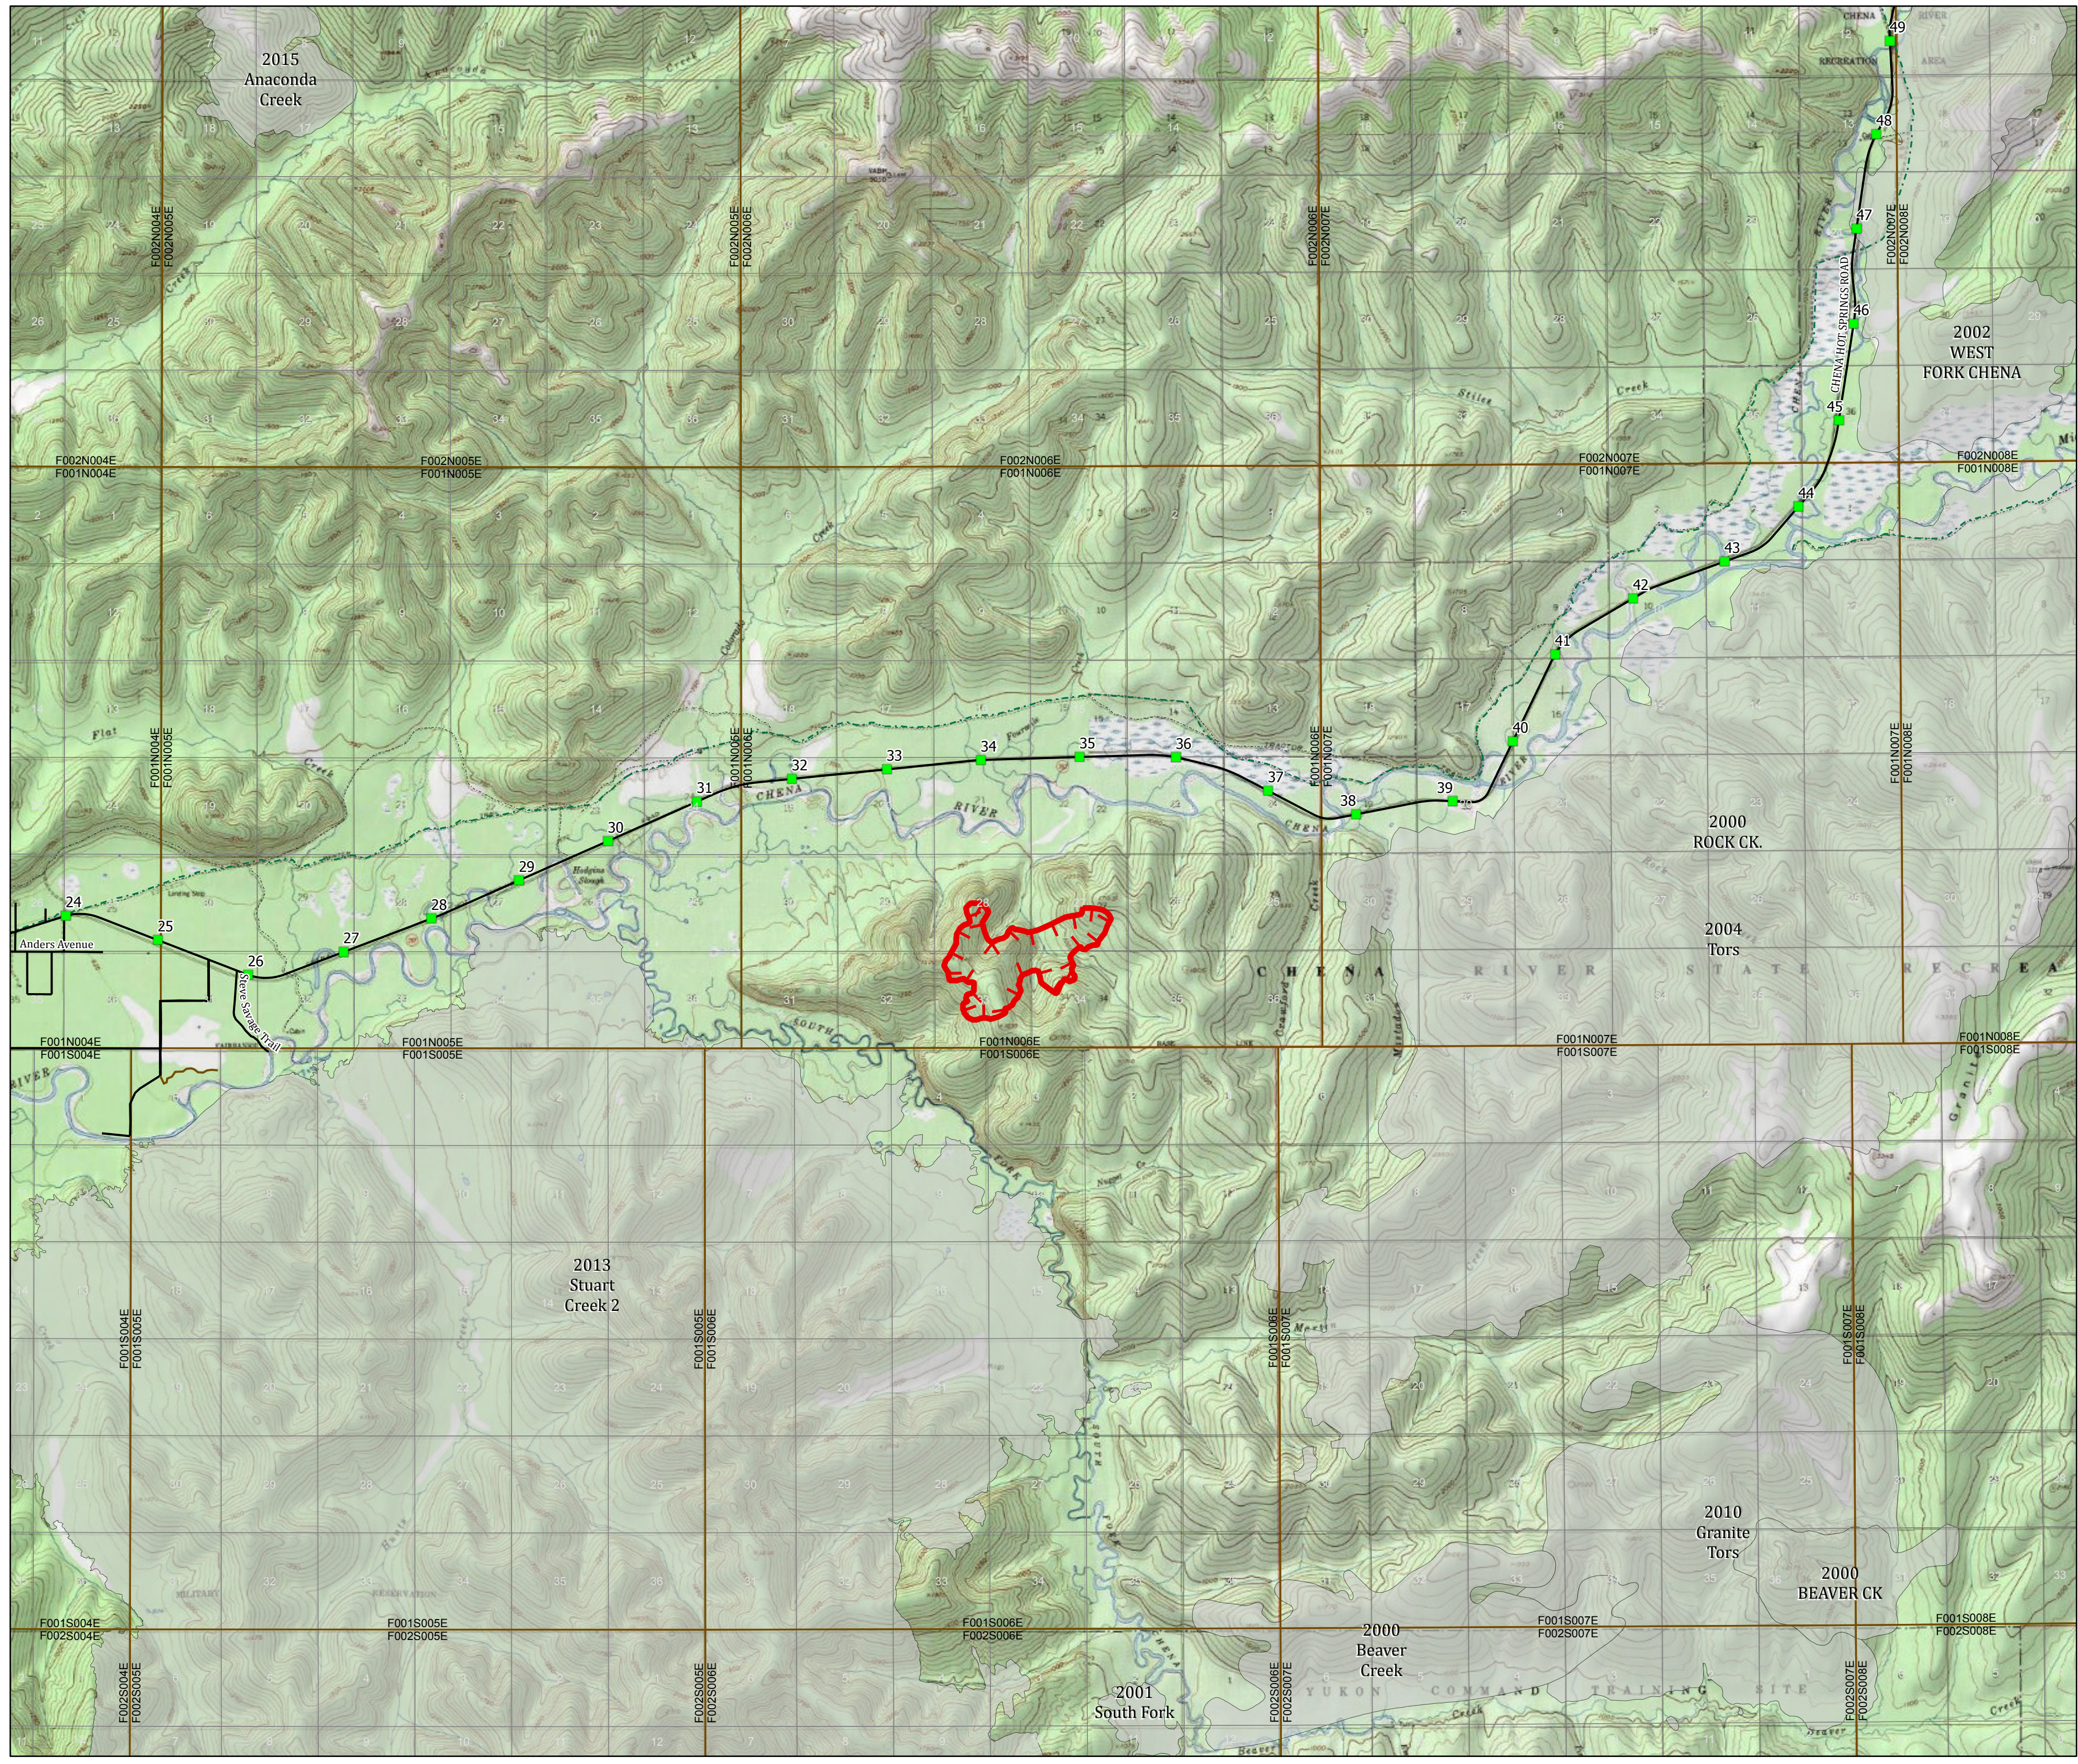

**323 Nugget Creek
PIO Map
578 acres
as of 6/25/2019**

- Uncontrolled Fire Edge
- RS2477
- Trails
- Fire History Less than 20 years old
- Road Centerlines
- Milepost

Alaska Albers Projection
NAD 83 Datum

0 0.25 0.5 1
Miles