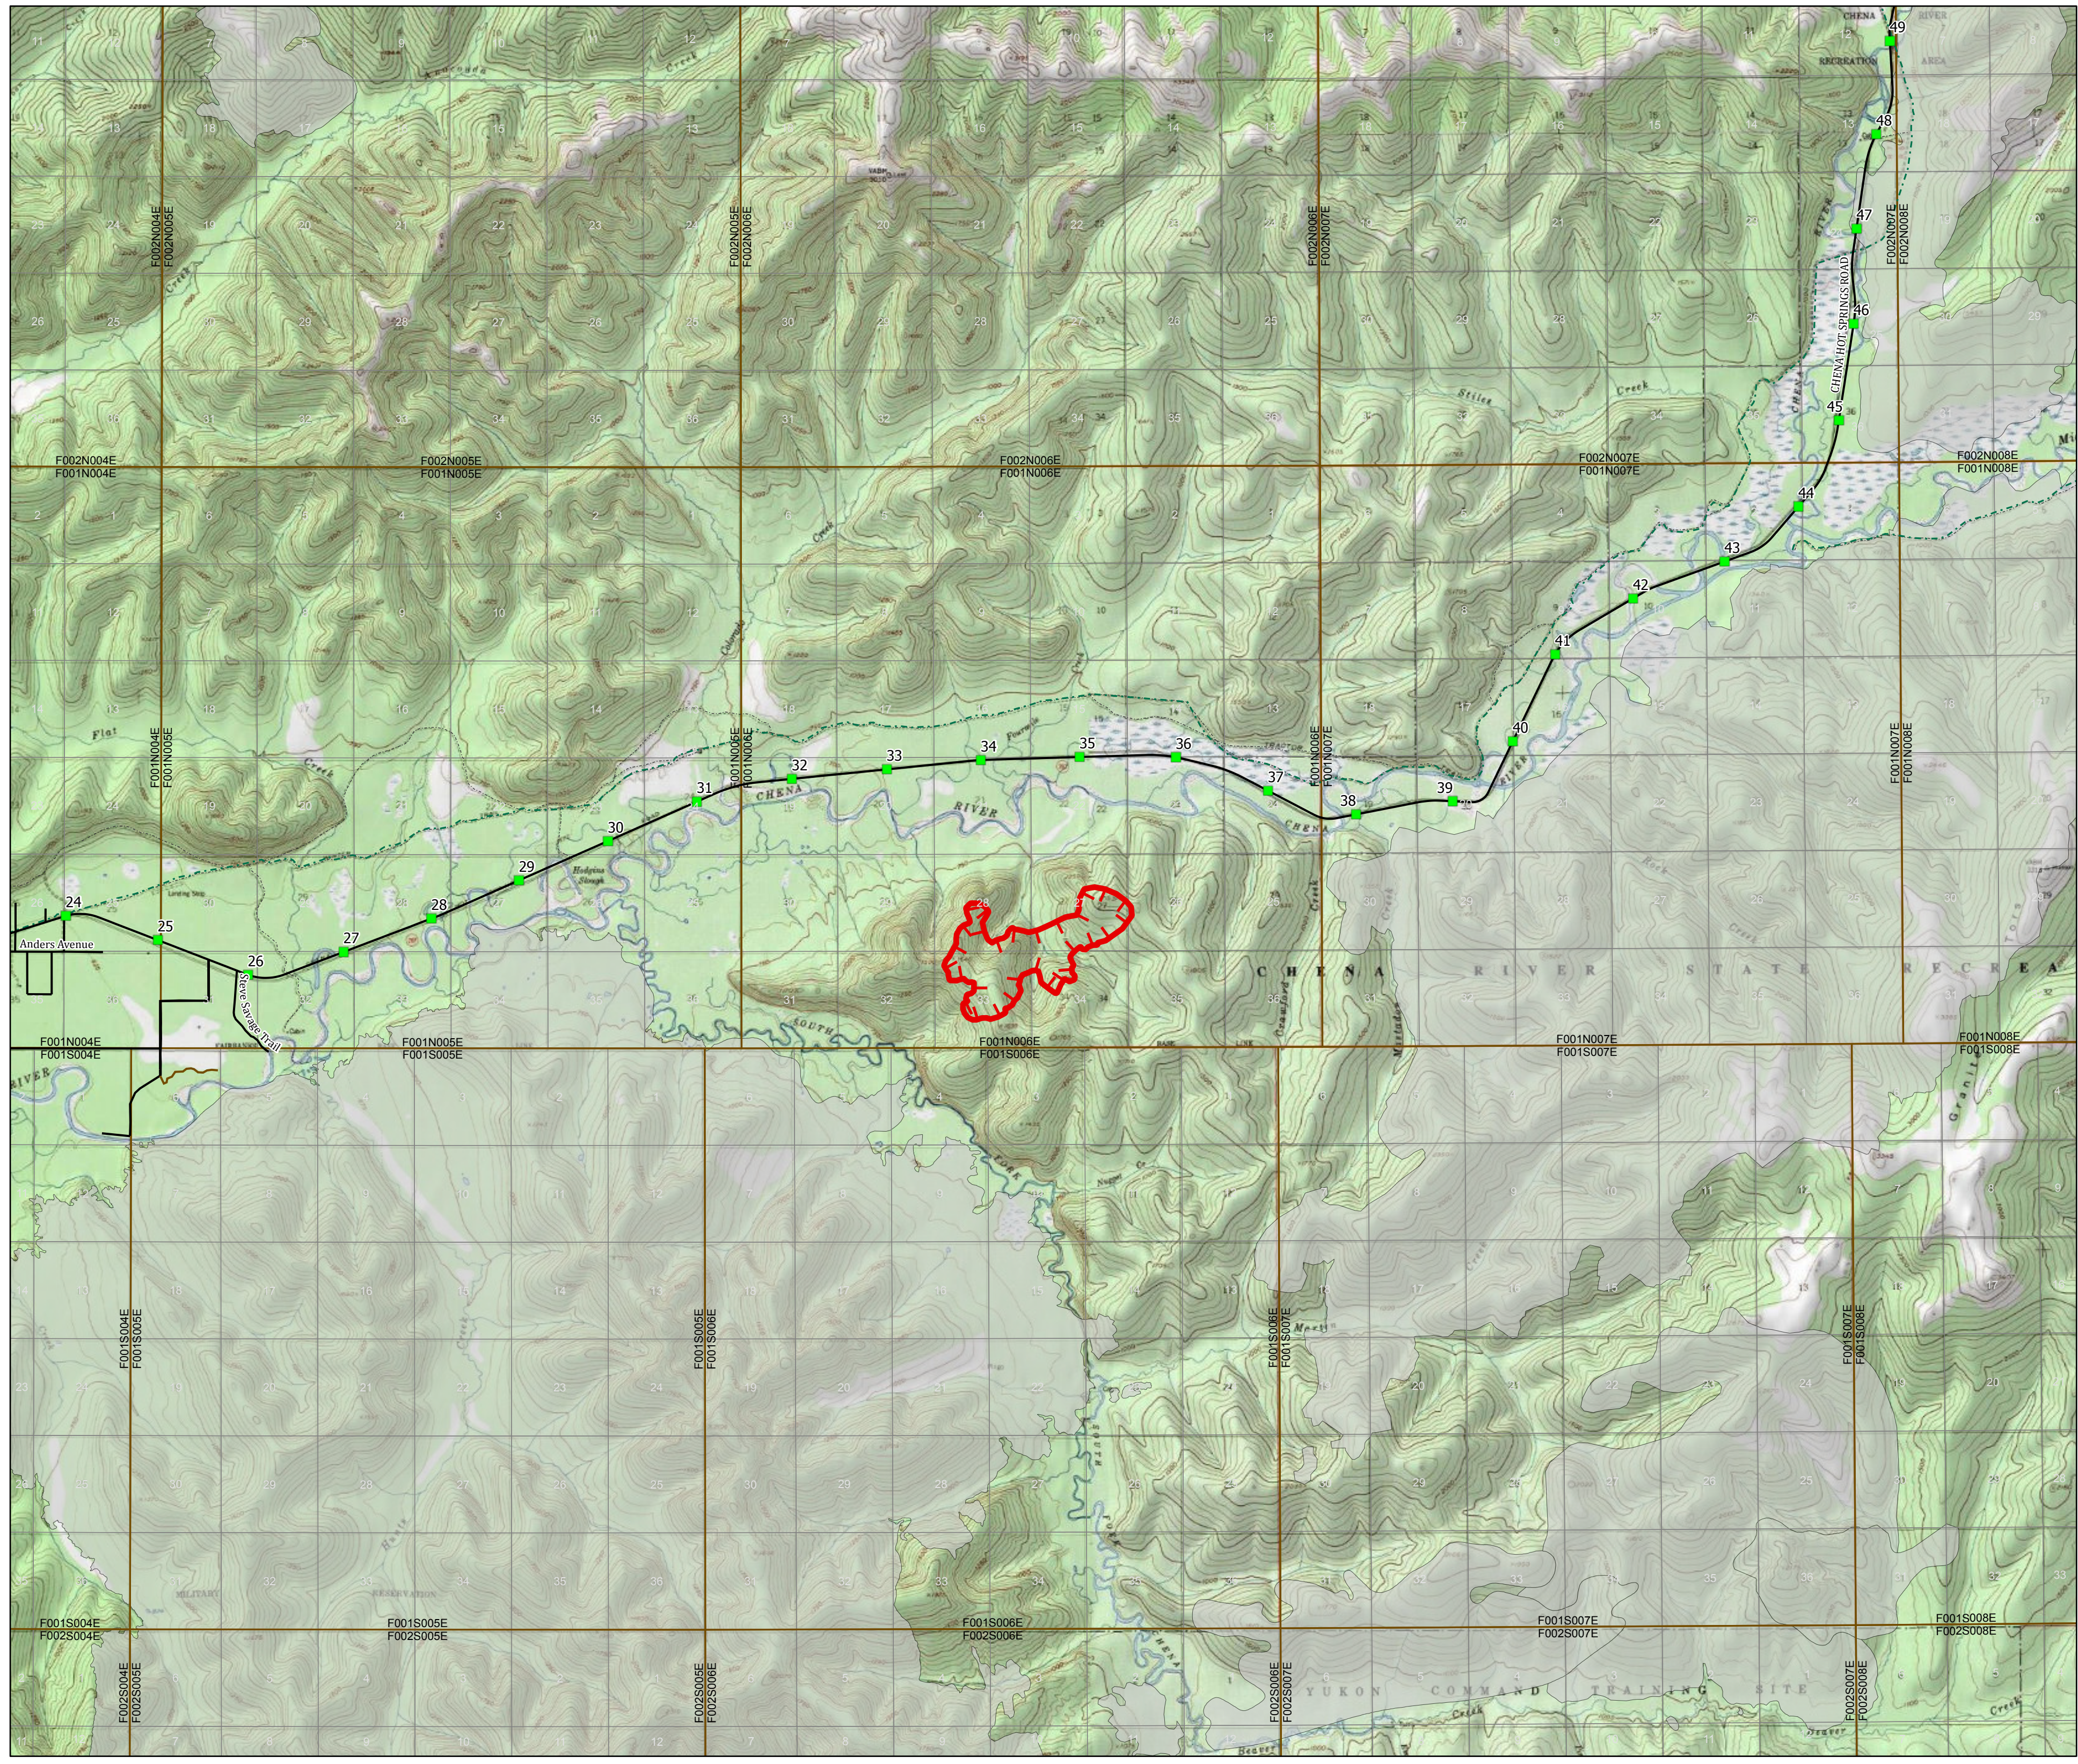

**323 Nugget Creek  
PIO Map  
665 acres  
as of 6/26/2019**

- Uncontrolled Fire Edge
- RS2477
- Trails
- Fire History Less than 20 years old
- Road Centerlines
- Milepost

Alaska Albers Projection  
NAD 83 Datum

0 0.25 0.5 1  
Miles