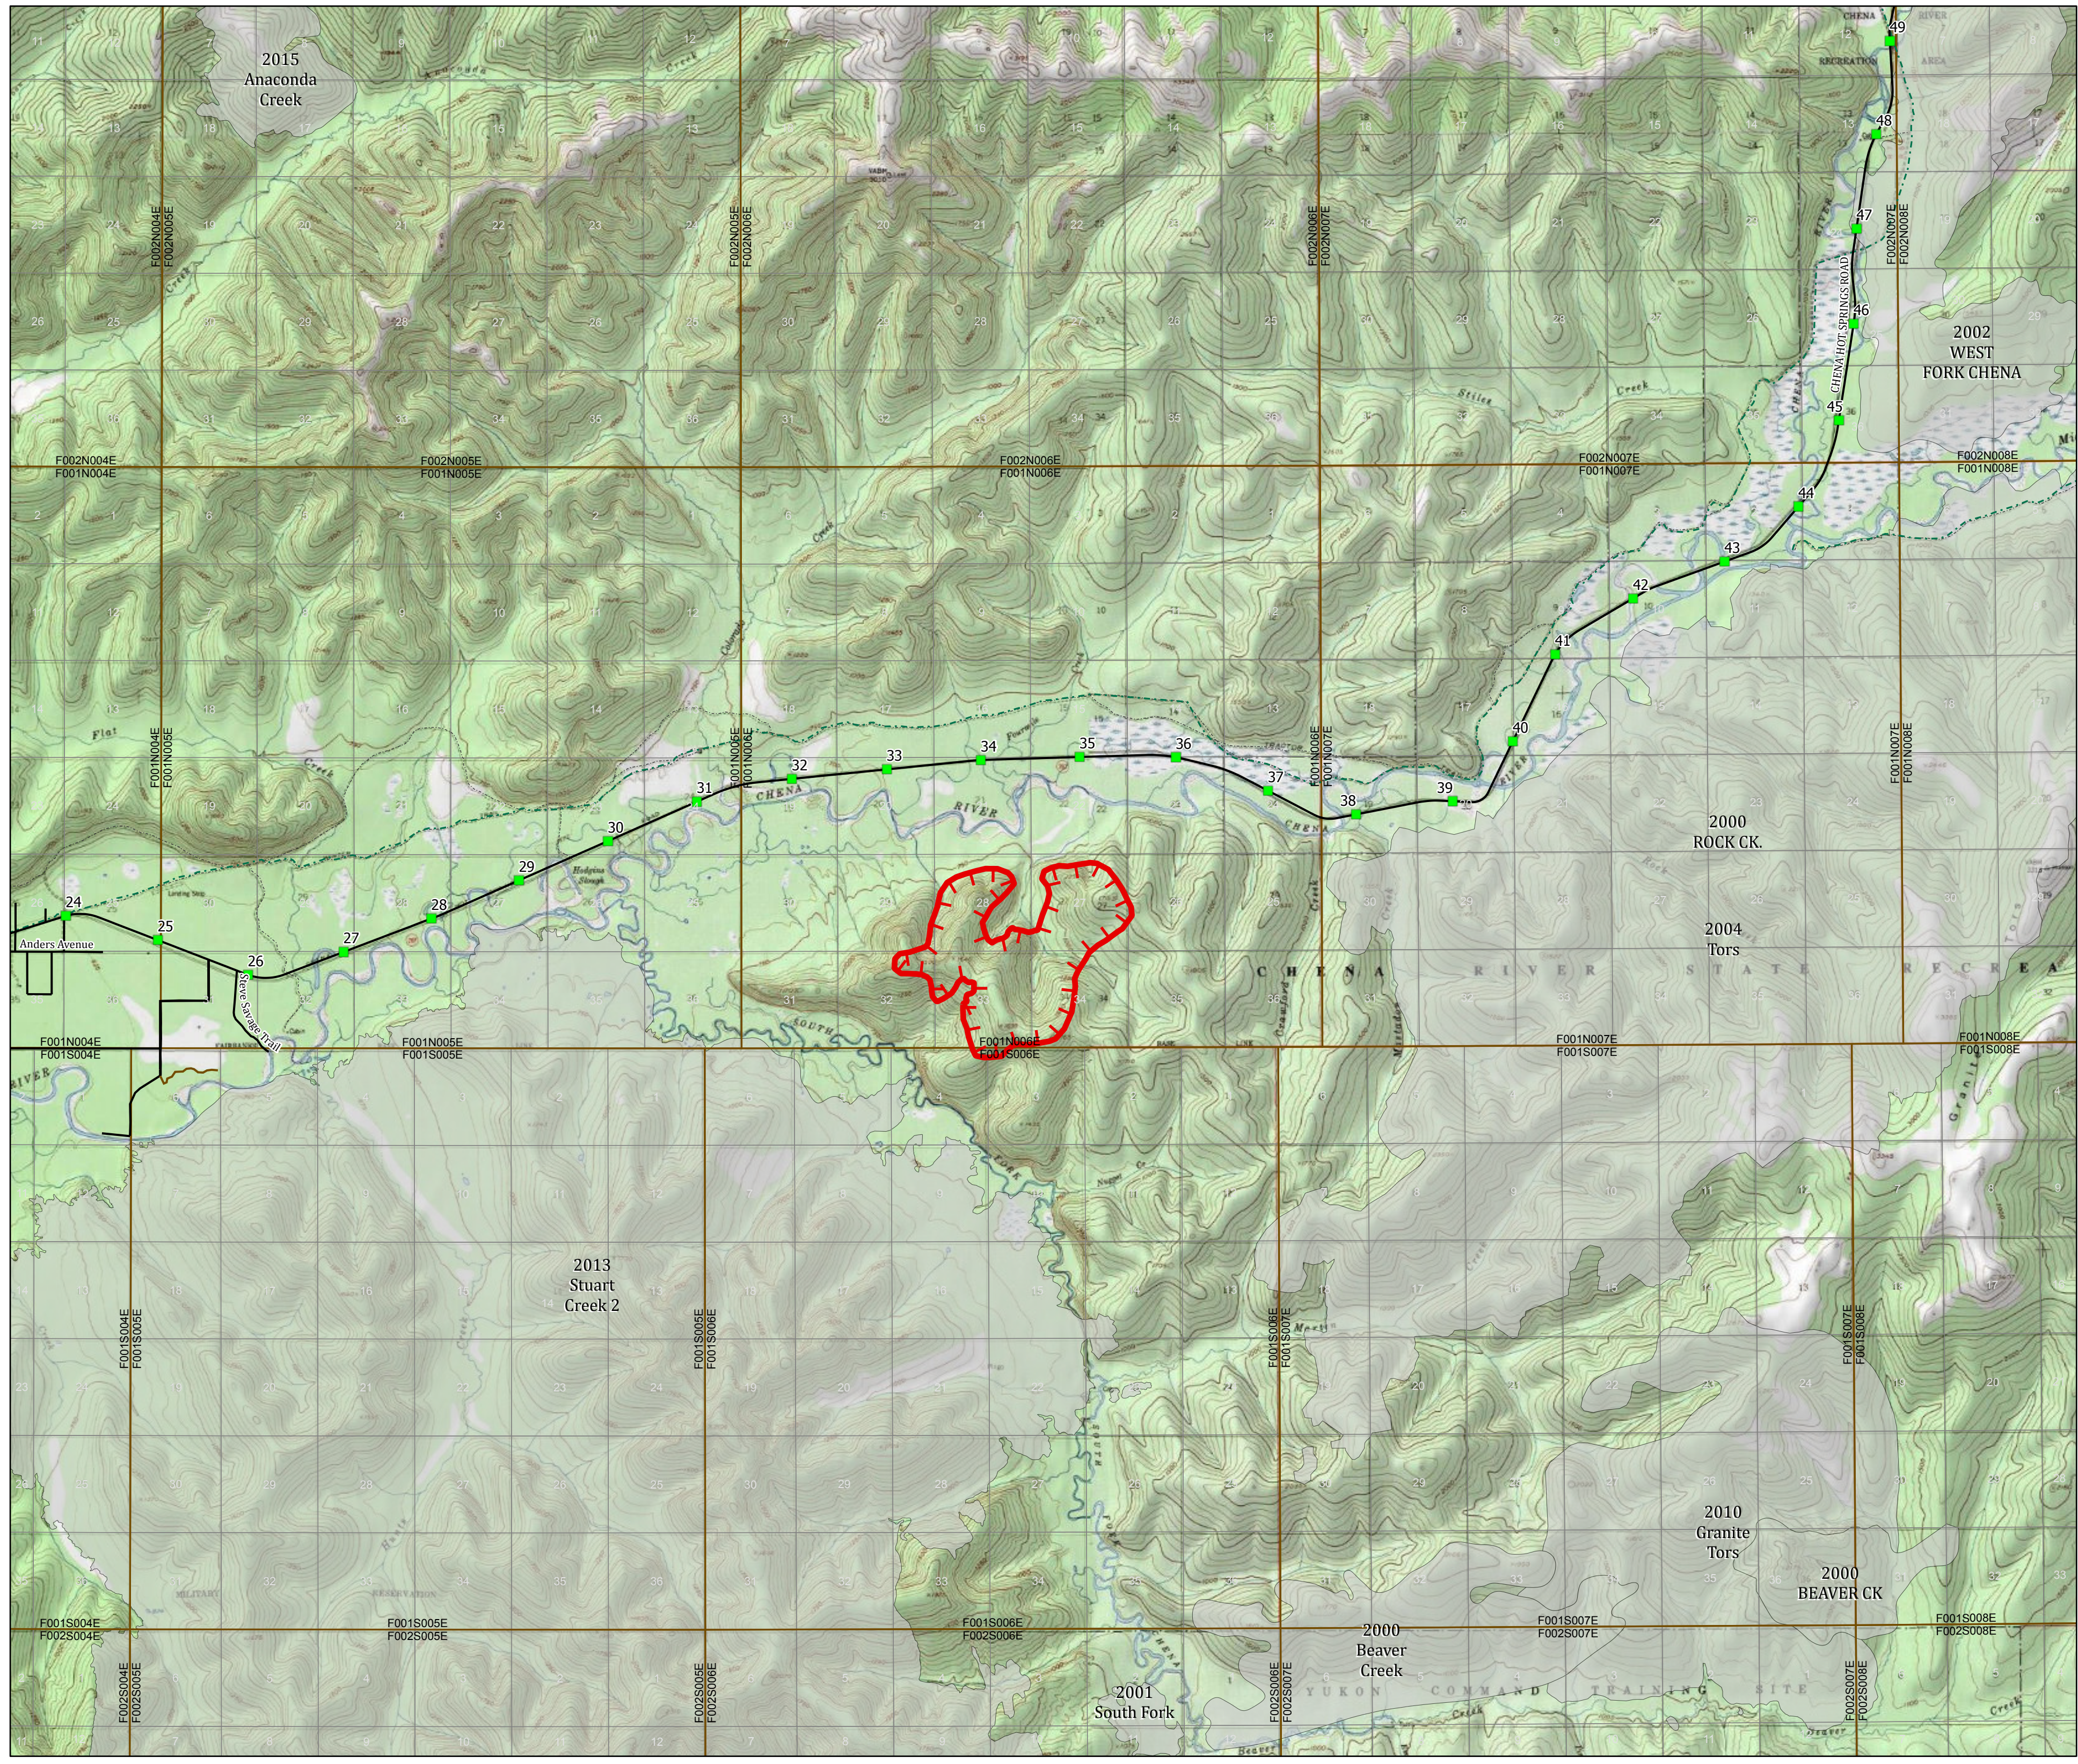

**323 Nugget Creek
PIO Map
1550 acres
as of 6/27/2019**

- Uncontrolled Fire Edge
- RS2477
- Trails
- Fire History Less than 20 years old
- Road Centerlines
- Milepost

Alaska Albers Projection
NAD 83 Datum

Miles