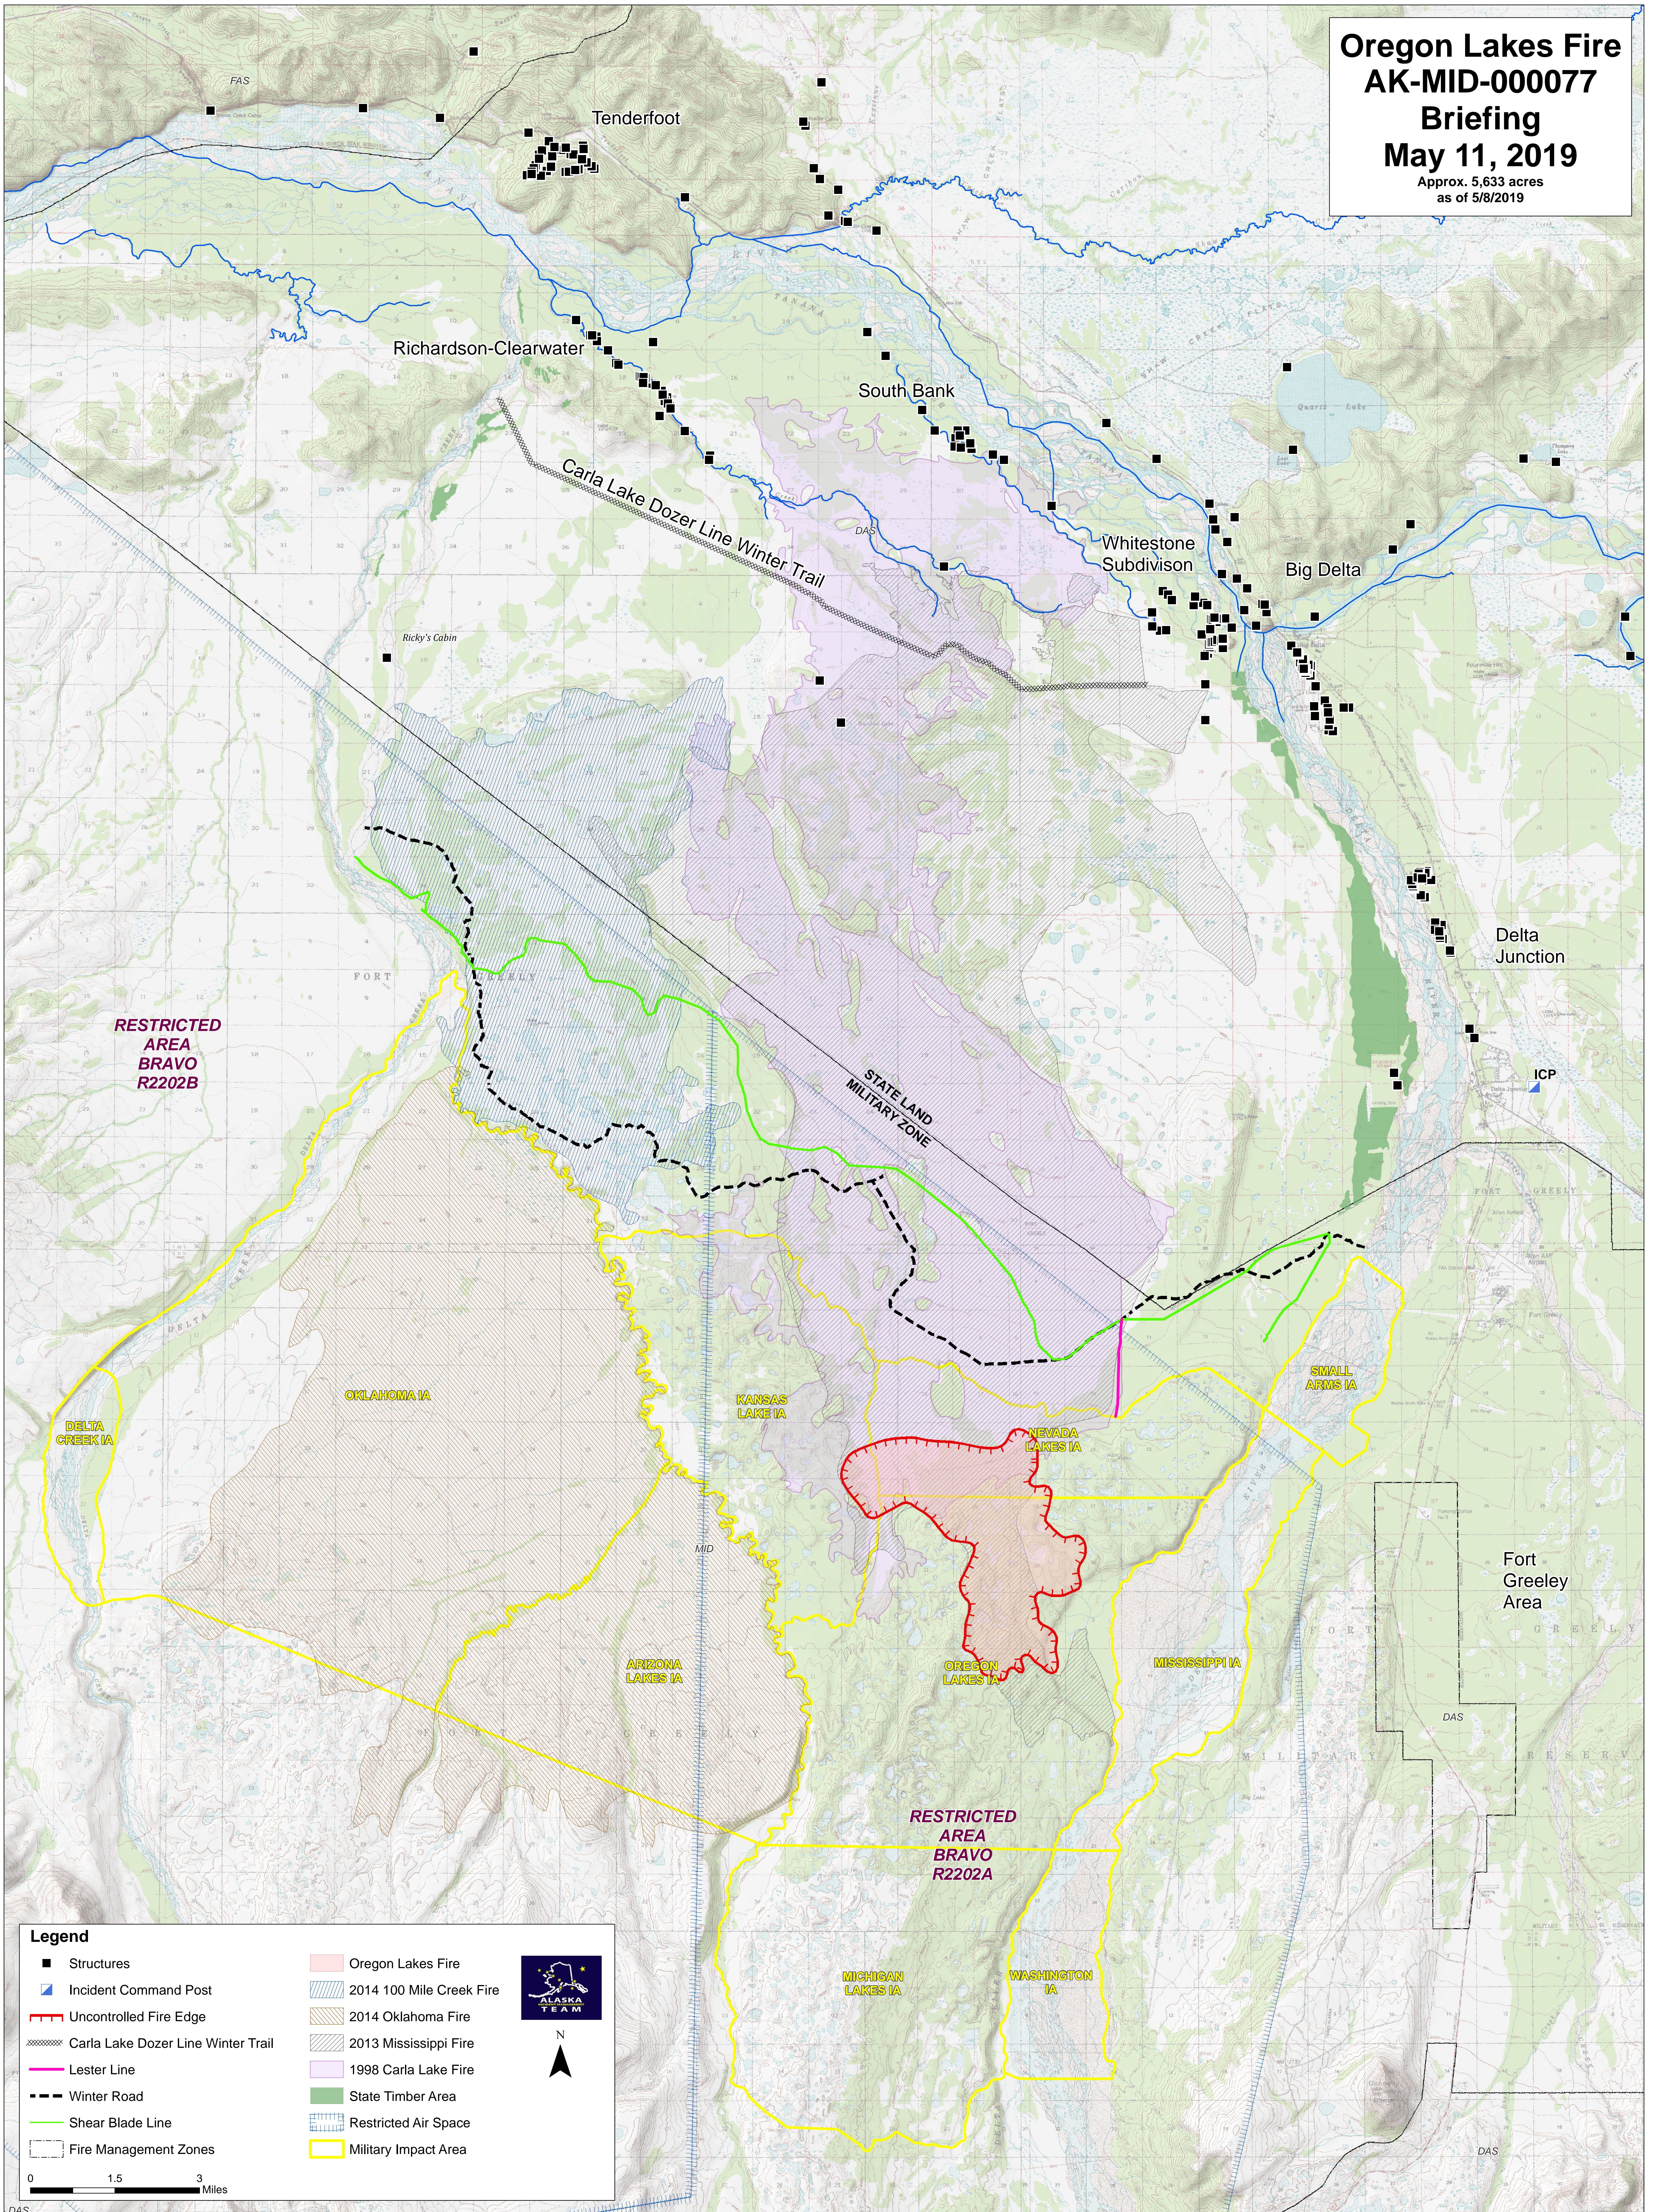

Oregon Lakes Fire
AK-MID-000077
Briefing
May 11, 2019
 Approx. 5,633 acres
 as of 5/8/2019

Legend

■ Structures	Oregon Lakes Fire	
■ Incident Command Post	2014 100 Mile Creek Fire	
— Uncontrolled Fire Edge	2014 Oklahoma Fire	N
— Carla Lake Dozer Line Winter Trail	2013 Mississippi Fire	
— Lester Line	1998 Carla Lake Fire	▲
— Winter Road	State Timber Area	
— Shear Blade Line	Restricted Air Space	0 1.5 3 Miles
— Fire Management Zones	Military Impact Area	