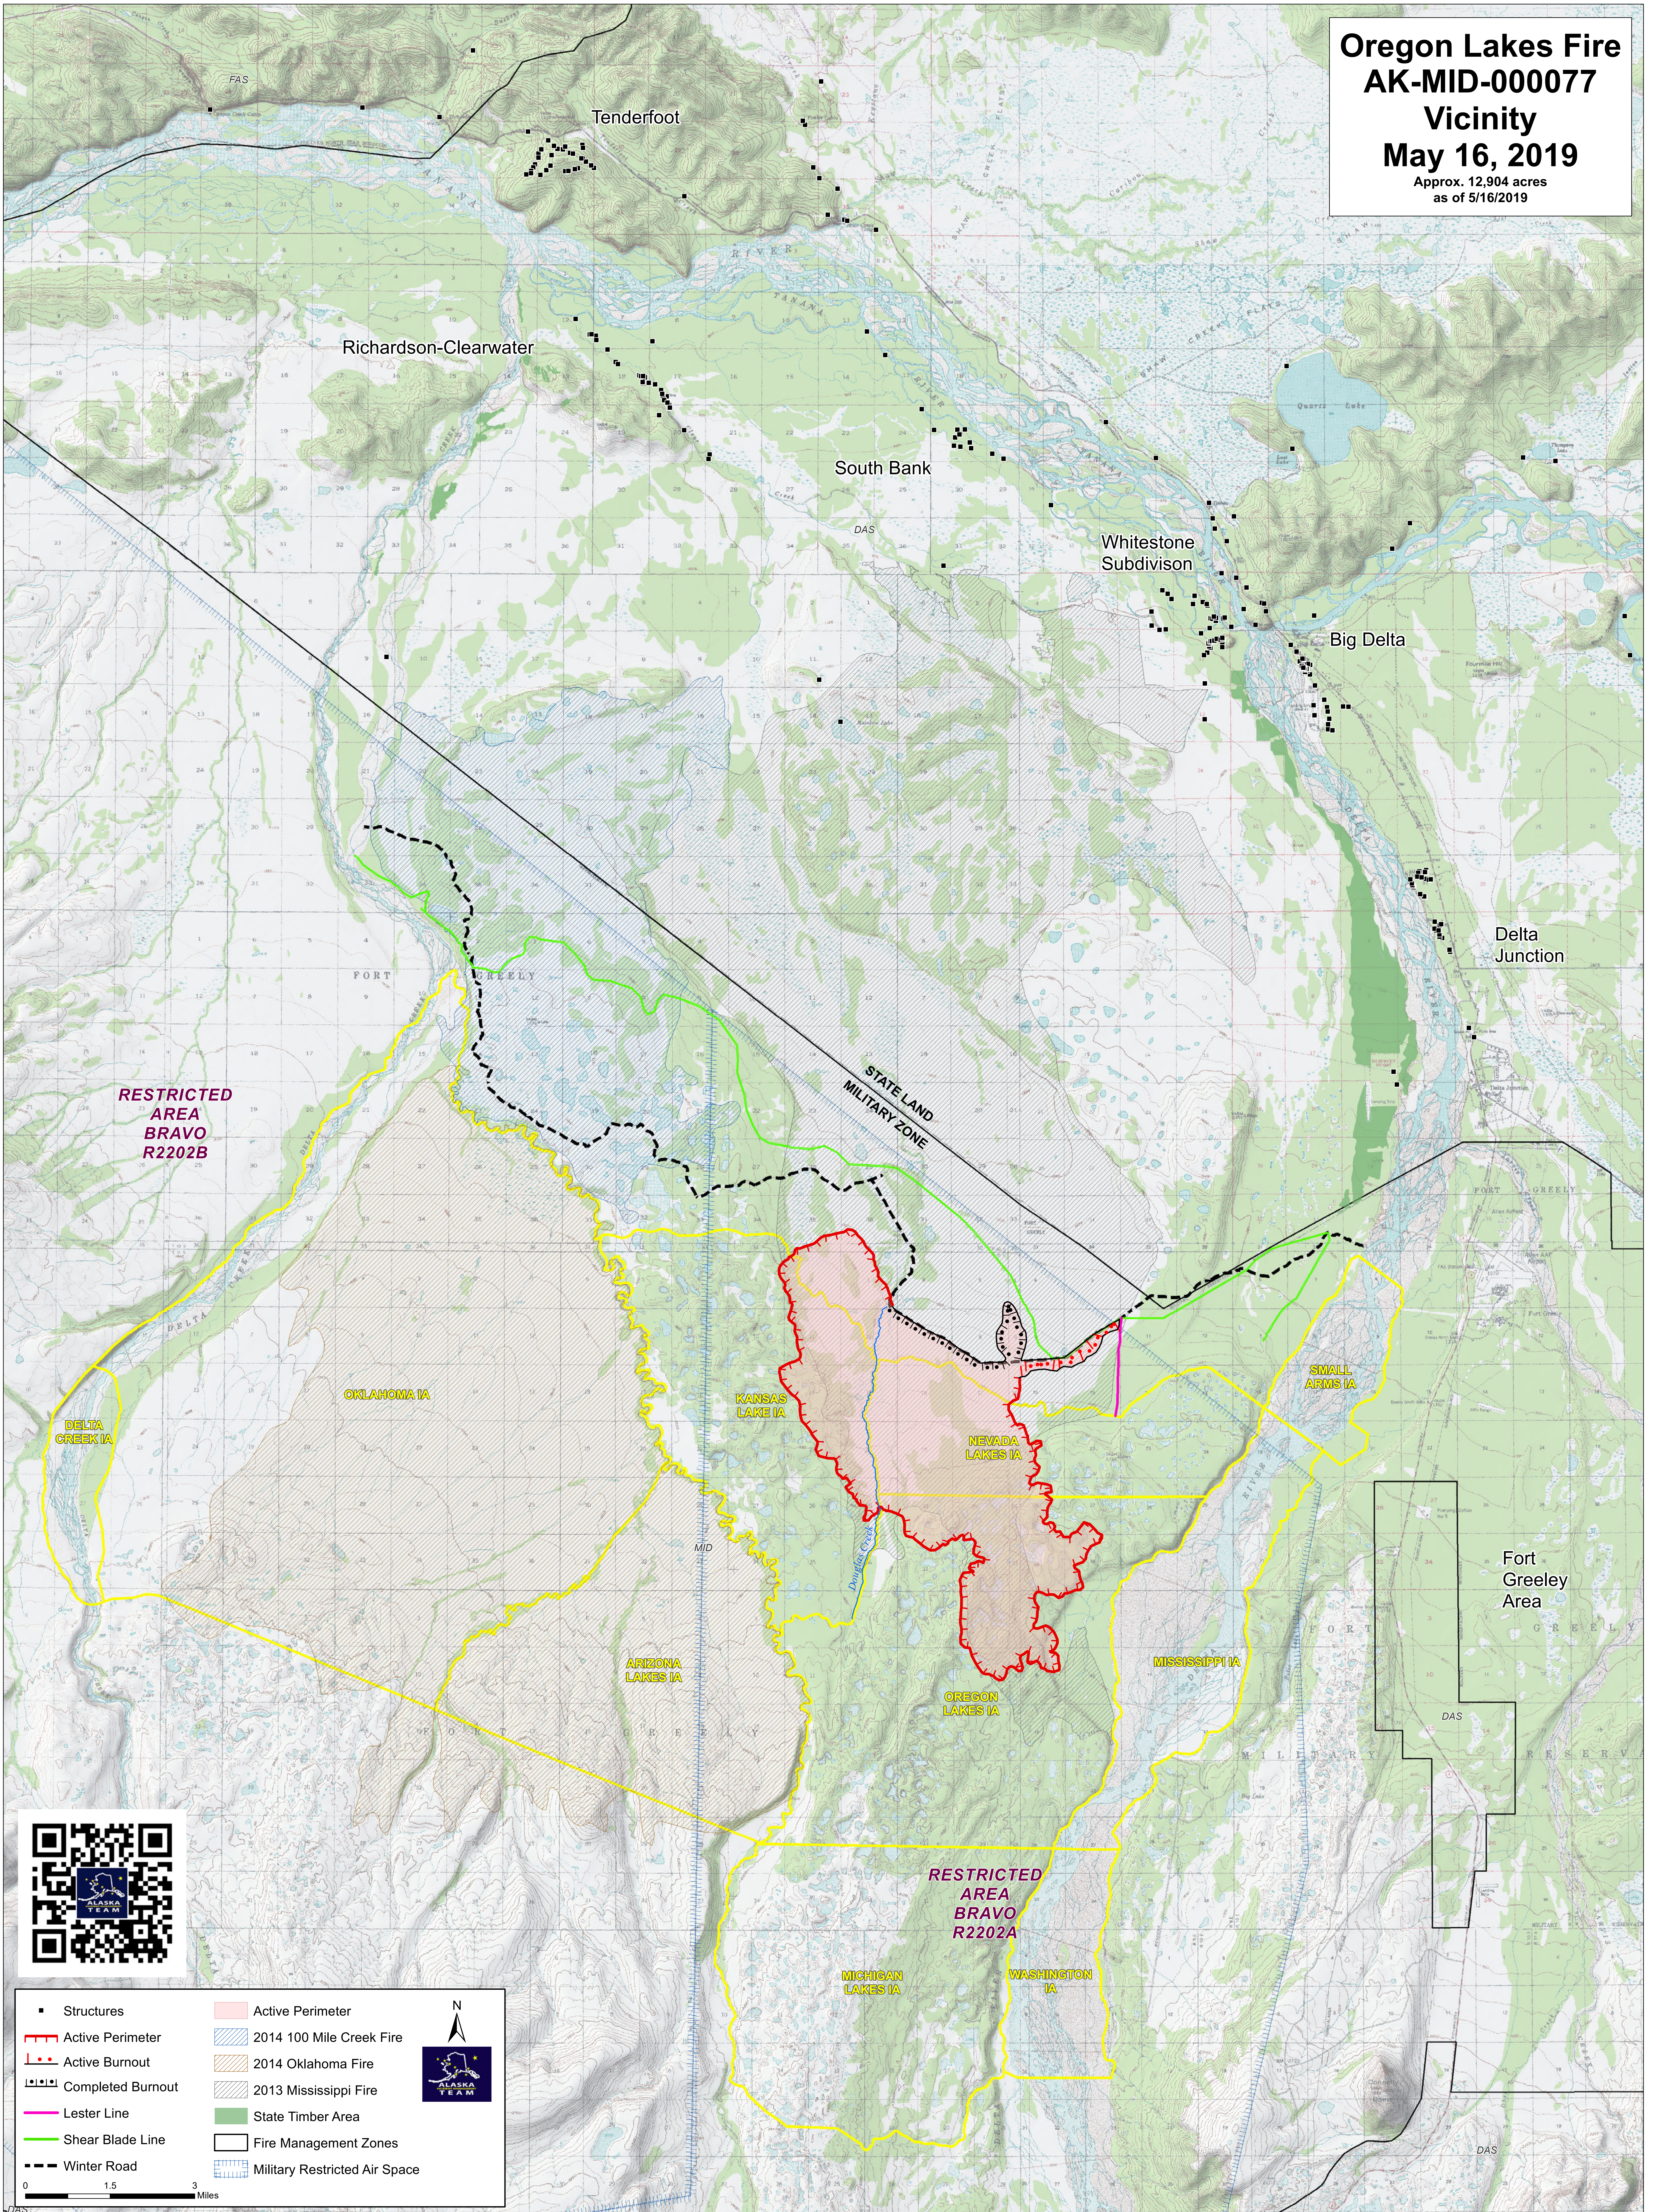

Oregon Lakes Fire
AK-MID-000077
Vicinity
May 16, 2019
 Approx. 12,904 acres
 as of 5/16/2019

- Structures
- Active Perimeter
- Active Burnout
- Completed Burnout
- Lester Line
- Shear Blade Line
- Winter Road
- Active Perimeter
- 2014 100 Mile Creek Fire
- 2014 Oklahoma Fire
- 2013 Mississippi Fire
- State Timber Area
- Fire Management Zones
- Military Restricted Air Space

0 1.5 3 Miles