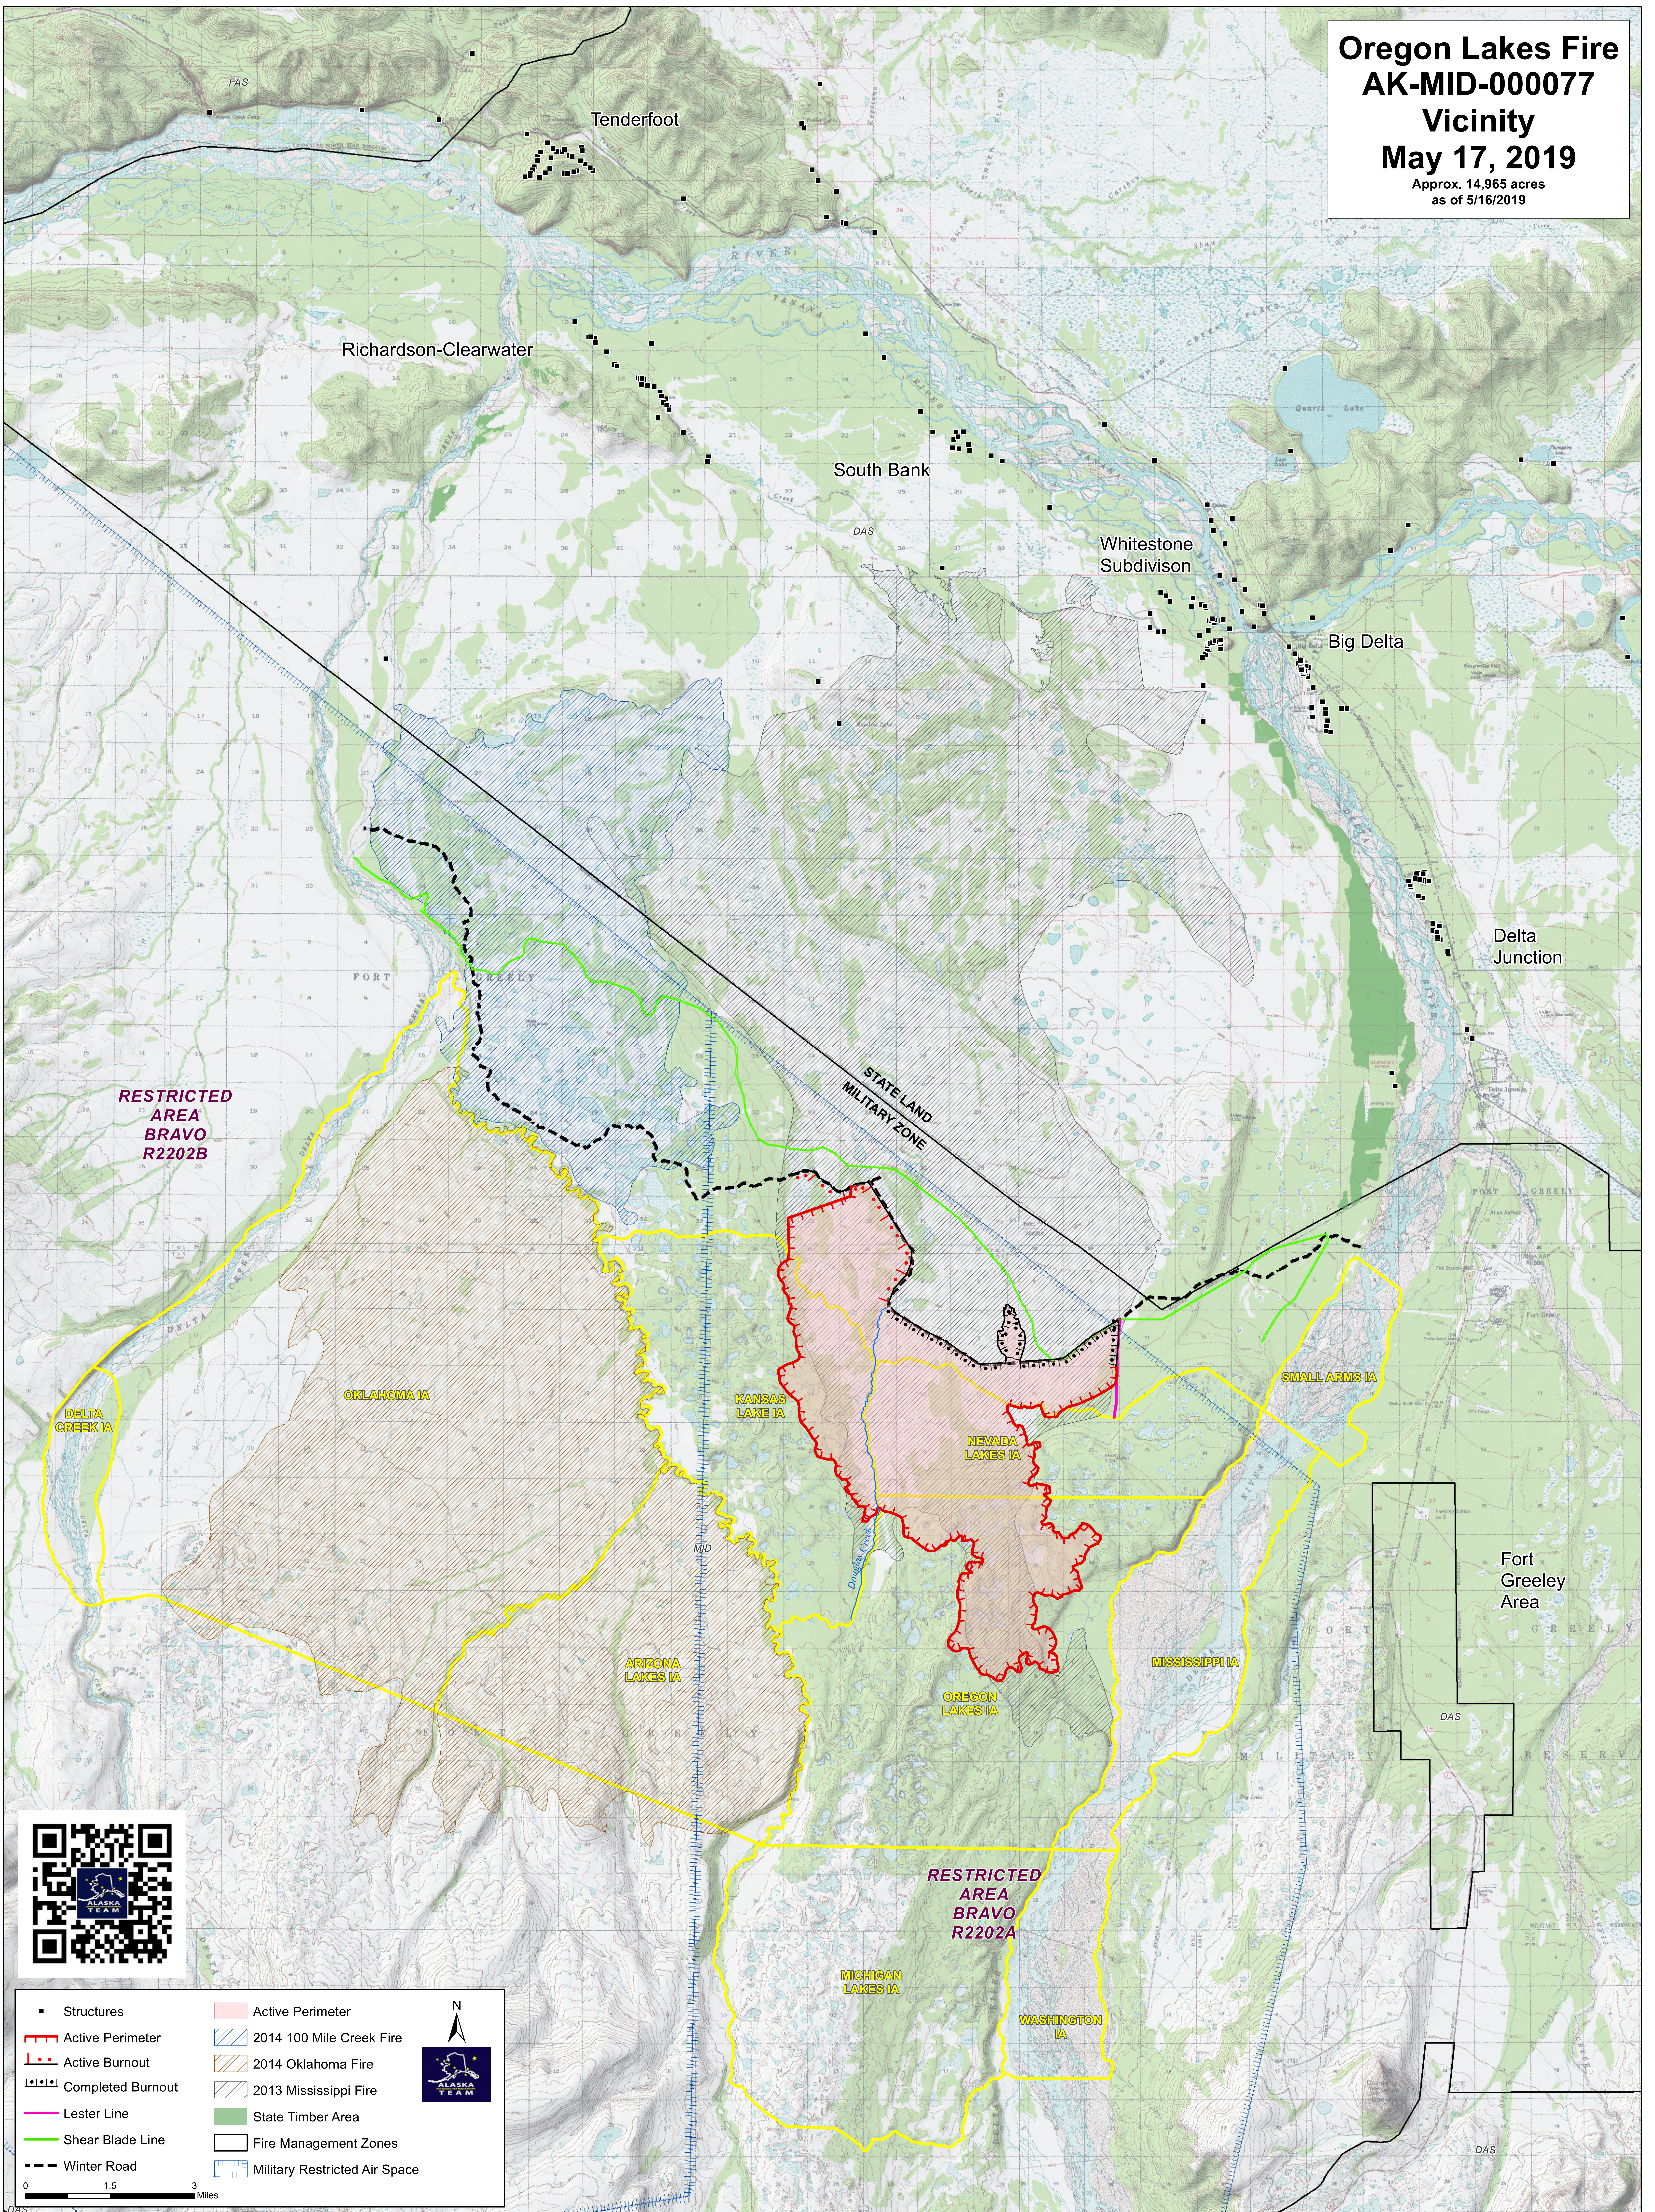

Oregon Lakes Fire
AK-MID-000077
Vicinity
May 17, 2019
 Approx. 14,965 acres
 as of 5/16/2019

■ Structures	Active Perimeter	N ALASKA TEAM
— Active Perimeter	2014 100 Mile Creek Fire	
— Active Burnout	2014 Oklahoma Fire	
— Completed Burnout	2013 Mississippi Fire	
— Lester Line	State Timber Area	
— Shear Blade Line	Fire Management Zones	
— Winter Road	Military Restricted Air Space	

0 1.5 3 Miles