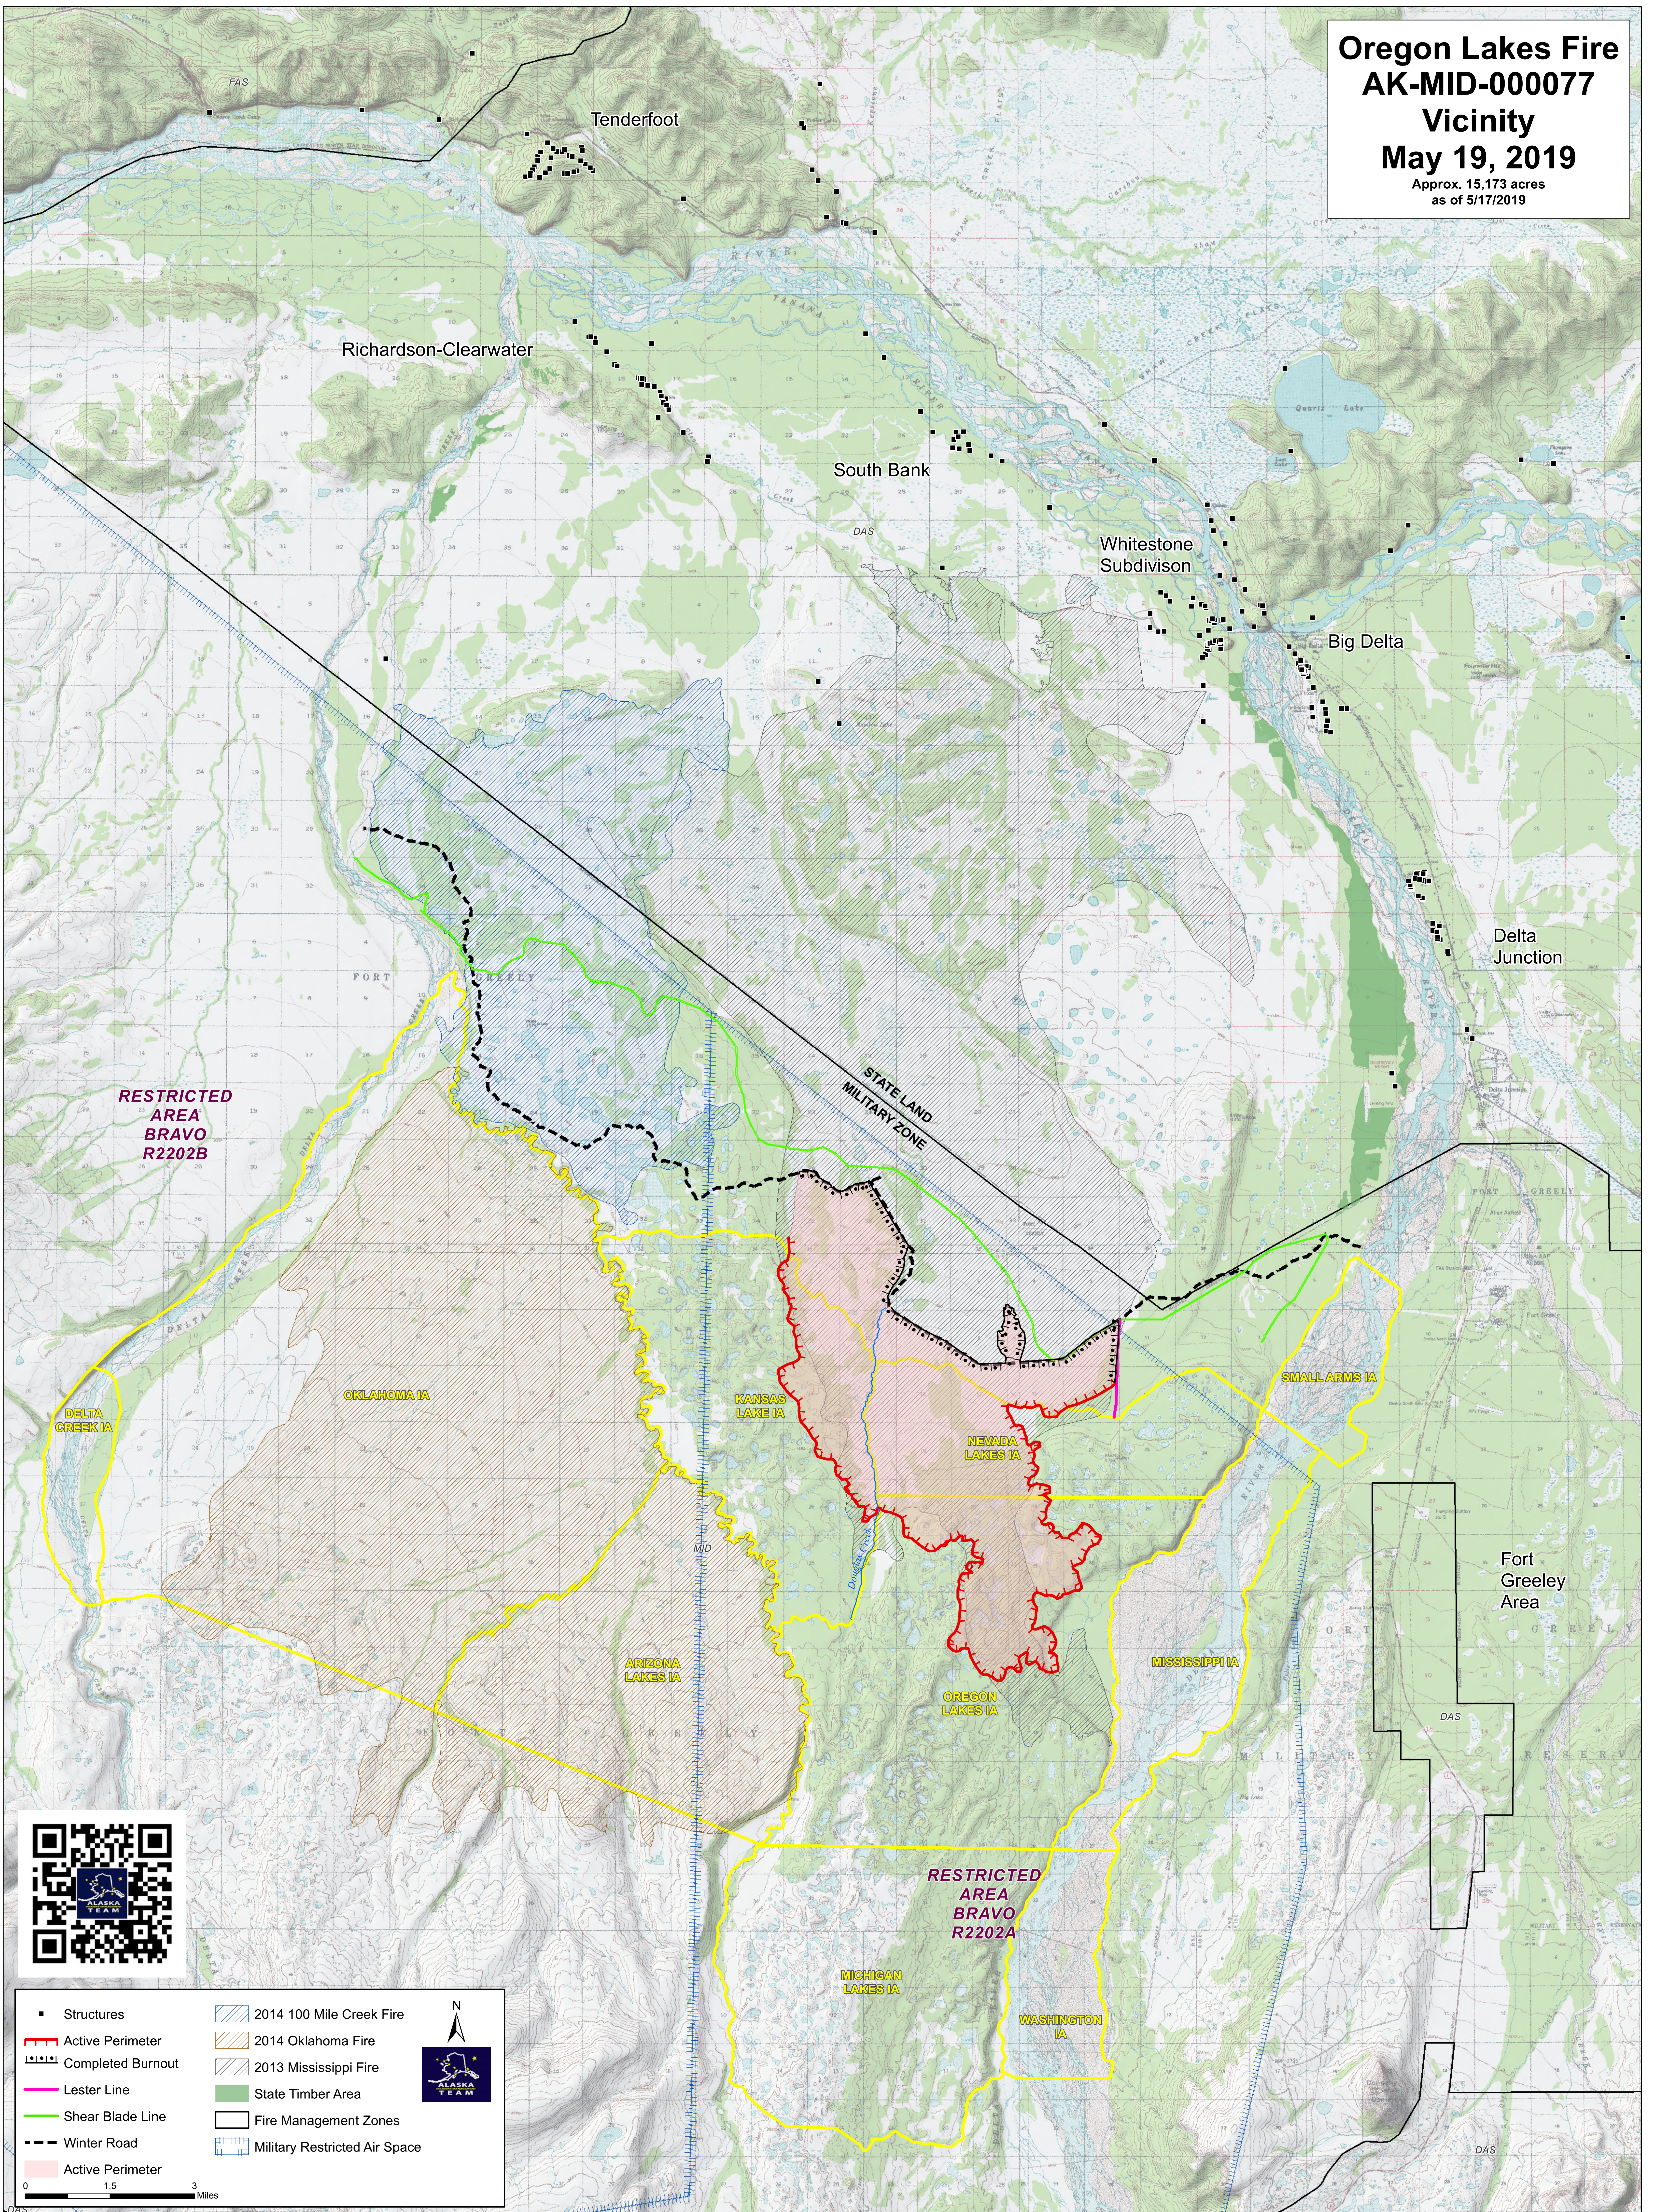

Oregon Lakes Fire
AK-MID-000077
Vicinity
May 19, 2019
 Approx. 15,173 acres
 as of 5/17/2019

**RESTRICTED
 AREA
 BRAVO
 R2202B**

**STATE LAND
 MILITARY ZONE**

**DELTA
 CREEK IA**

OKLAHOMA IA

**KANSAS
 LAKE IA**

**NEVADA
 LAKES IA**

SMALL ARMS IA

**ARIZONA
 LAKES IA**

**OREGON
 LAKES IA**

MISSISSIPPI IA

**Fort
 Greeley
 Area**

**RESTRICTED
 AREA
 BRAVO
 R2202A**

**MICHIGAN
 LAKES IA**

**WASHINGTON
 IA**

■ Structures	2014 100 Mile Creek Fire	 ALASKA TEAM
Active Perimeter	2014 Oklahoma Fire	
Completed Burnout	2013 Mississippi Fire	
Lester Line	State Timber Area	
Shear Blade Line	Fire Management Zones	
Winter Road	Military Restricted Air Space	
Active Perimeter		

0 1.5 3 Miles