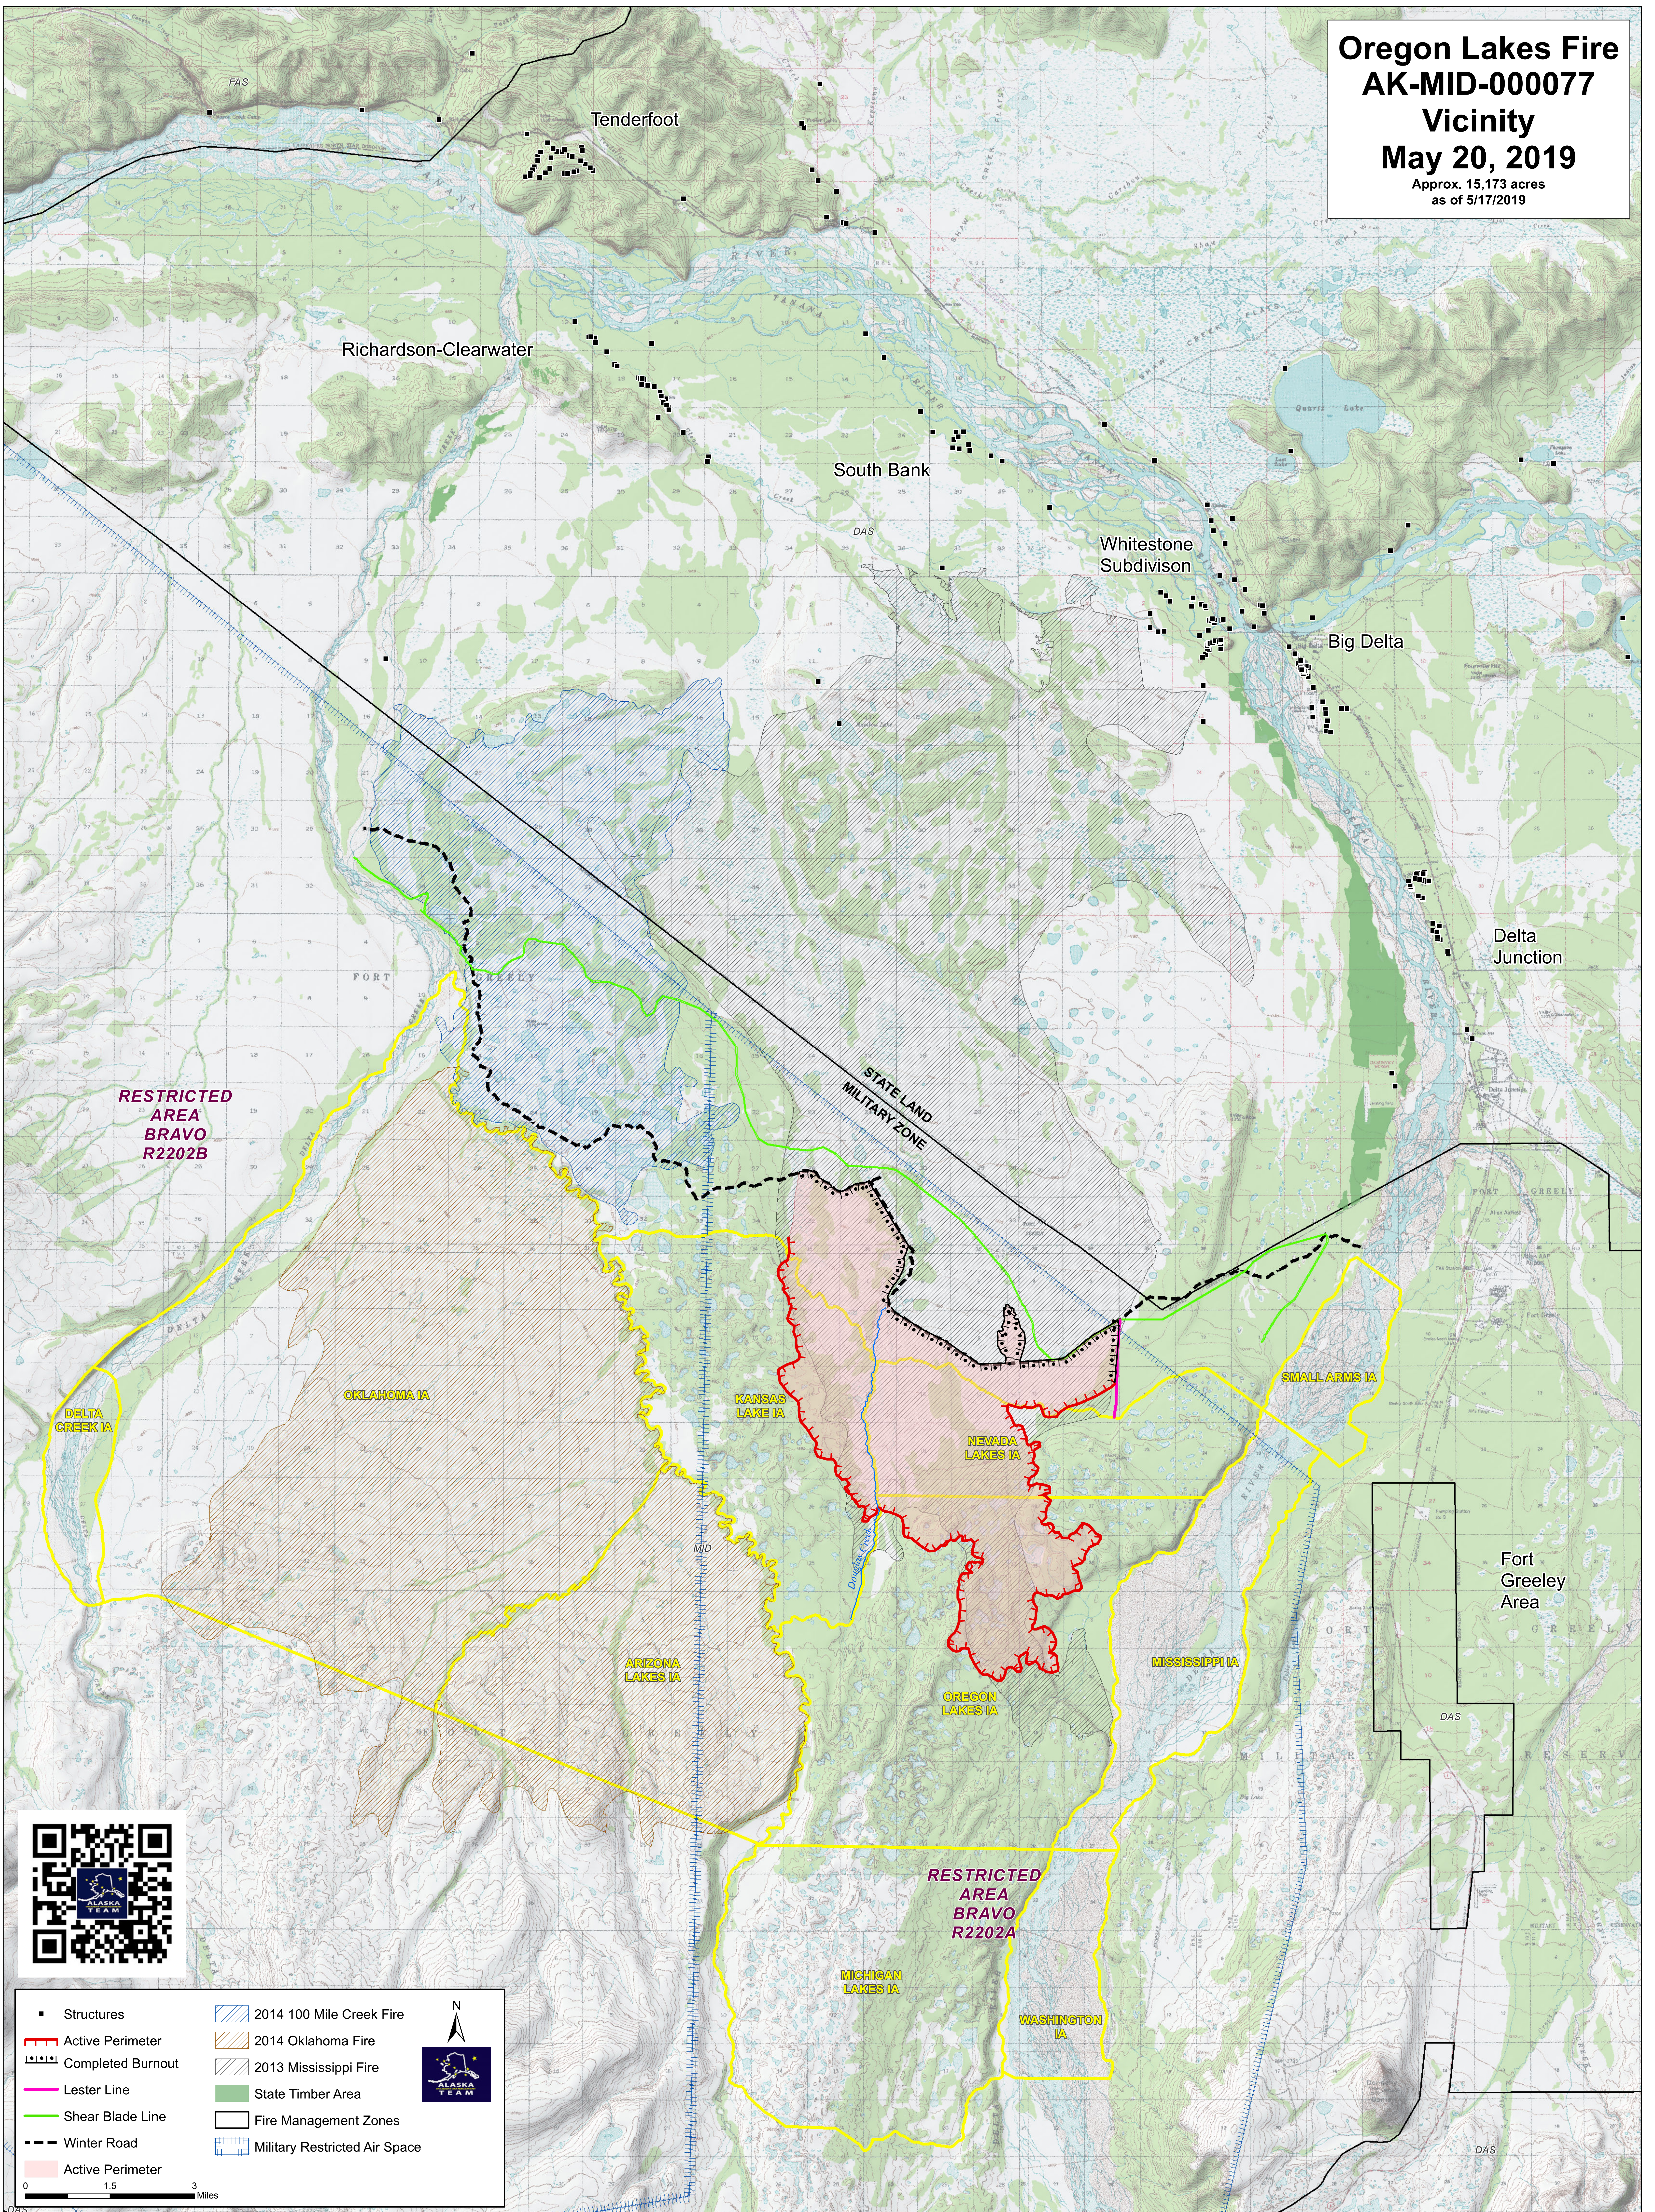

Oregon Lakes Fire
AK-MID-000077
Vicinity
May 20, 2019
 Approx. 15,173 acres
 as of 5/17/2019

■ Structures	2014 100 Mile Creek Fire	 ALASKA TEAM
Active Perimeter	2014 Oklahoma Fire	
Completed Burnout	2013 Mississippi Fire	
Lester Line	State Timber Area	
Shear Blade Line	Fire Management Zones	
Winter Road	Military Restricted Air Space	
Active Perimeter		

0 1.5 3 Miles