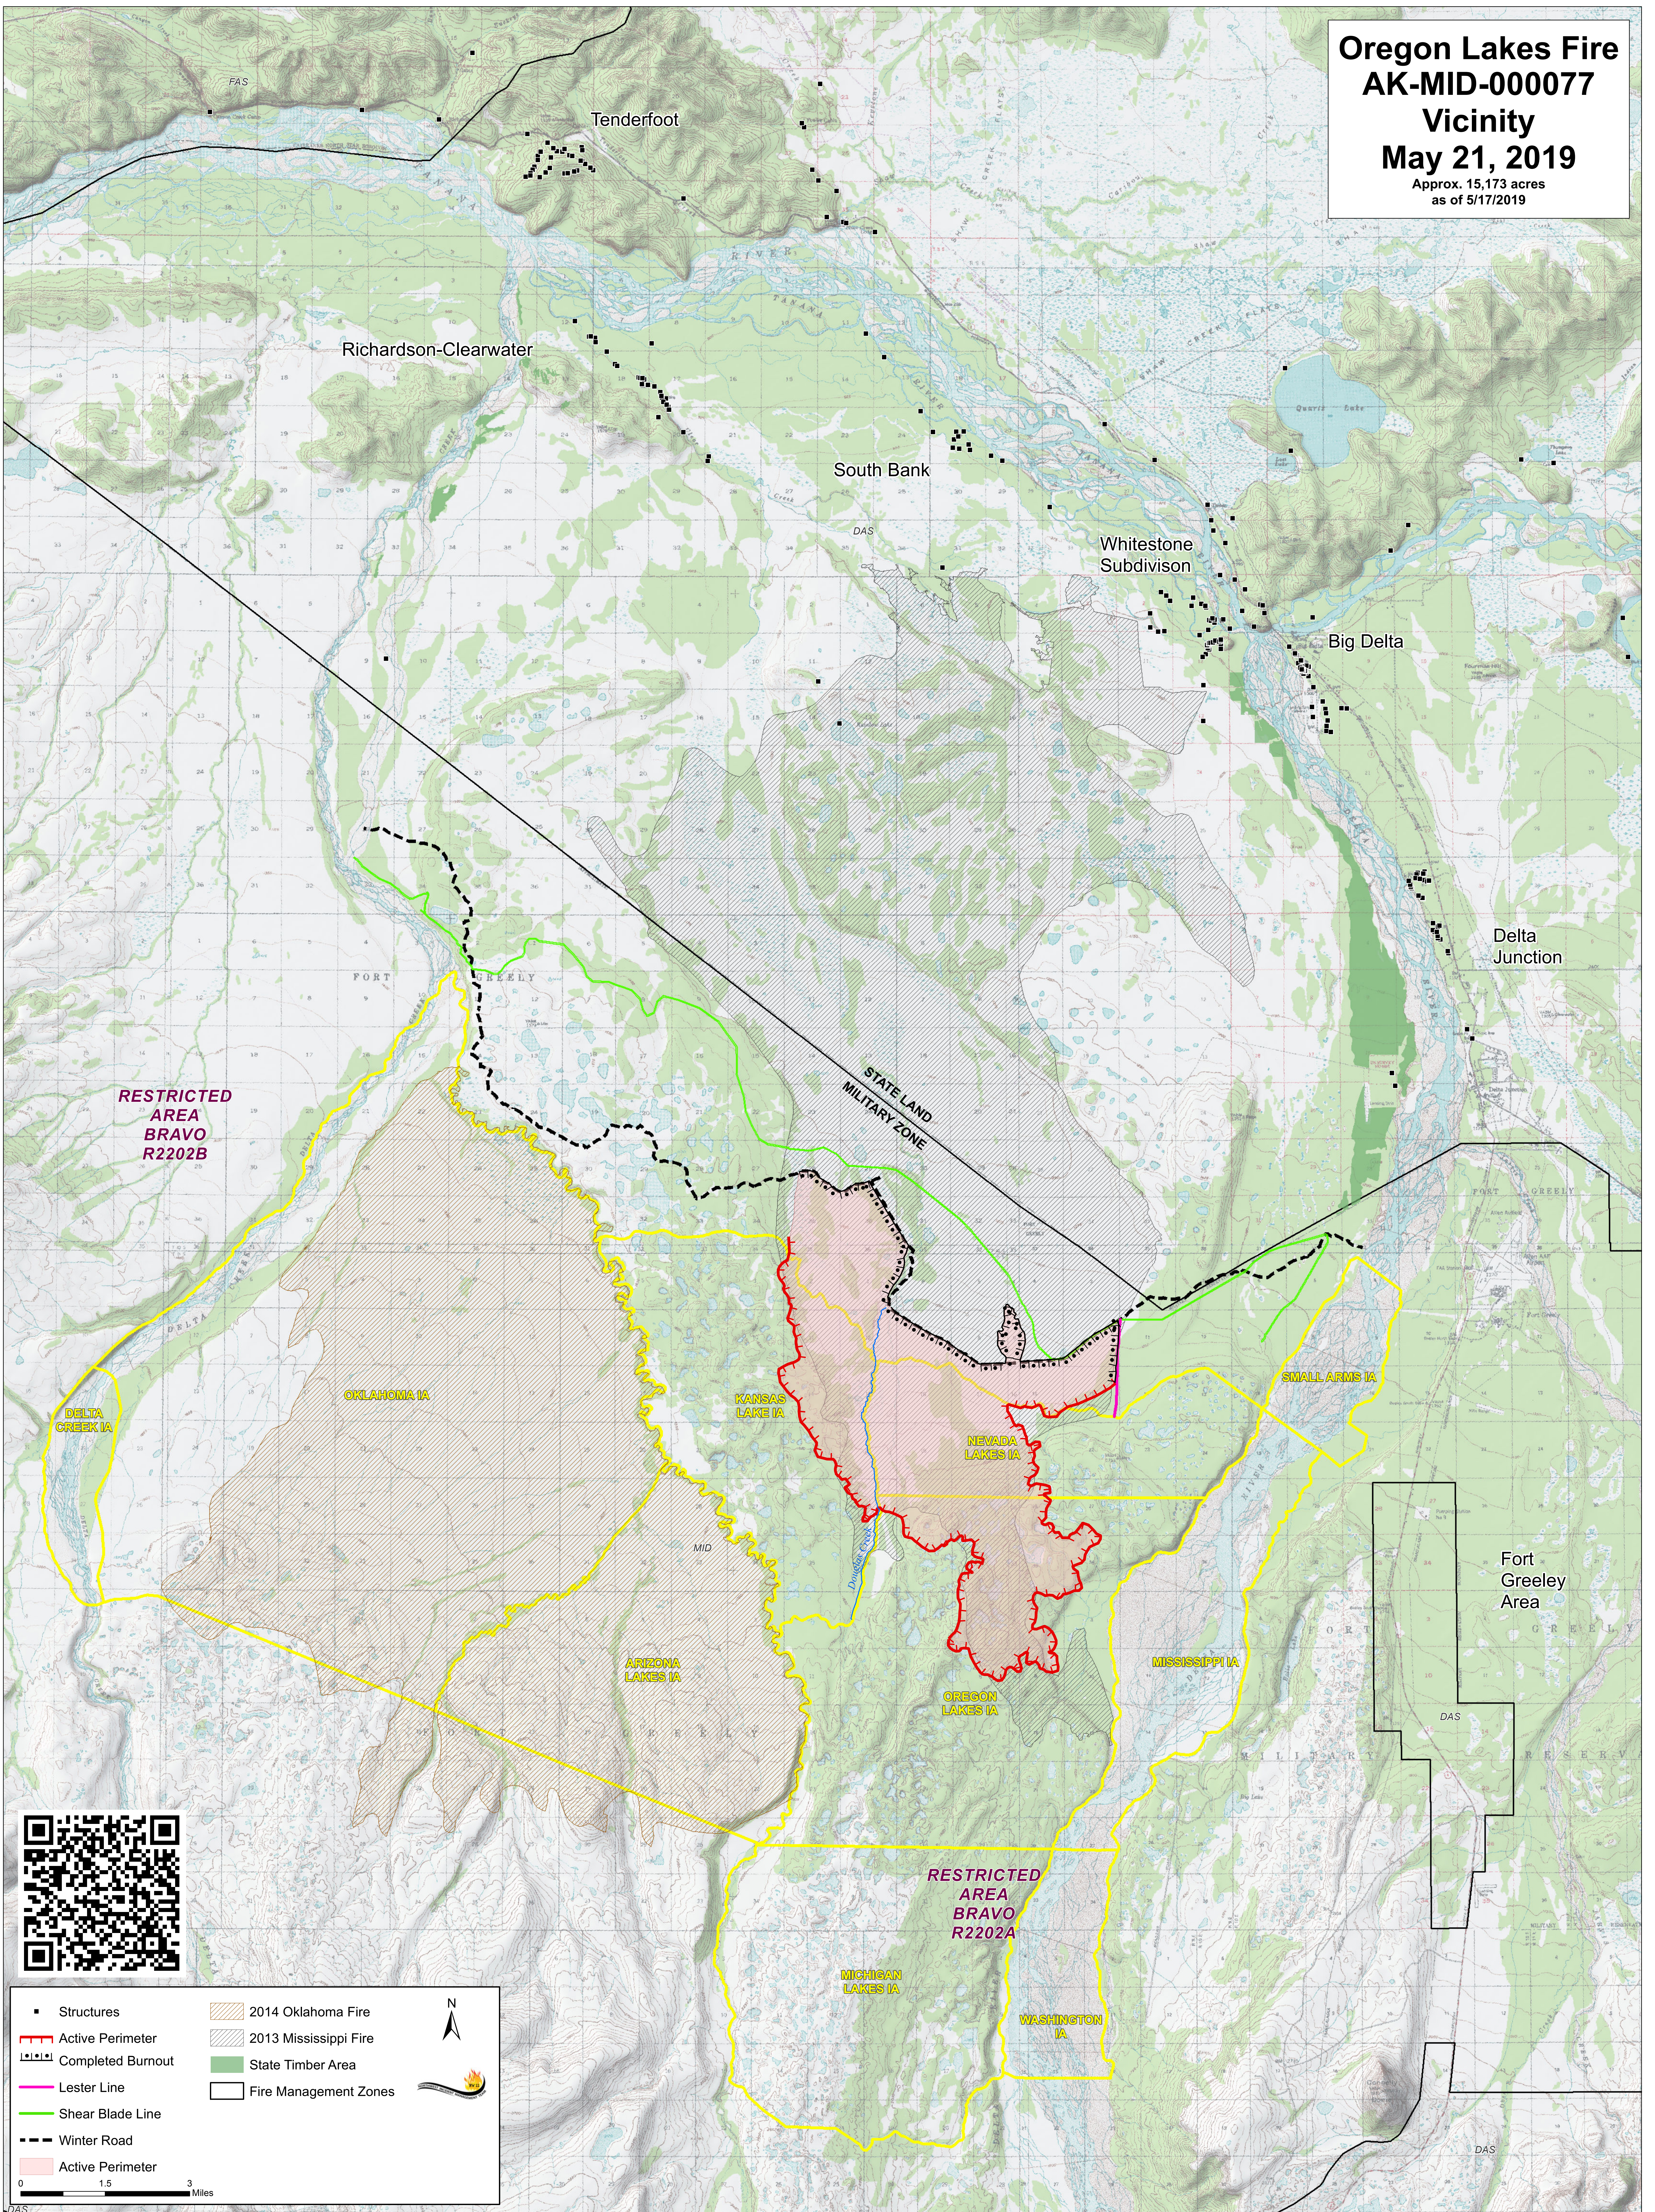

Oregon Lakes Fire
AK-MID-000077
Vicinity
May 21, 2019
 Approx. 15,173 acres
 as of 5/17/2019

RESTRICTED AREA BRAVO R2202B

RESTRICTED AREA BRAVO R2202A

■ Structures	▨ 2014 Oklahoma Fire	N
— Active Perimeter	▨ 2013 Mississippi Fire	
▤ Completed Burnout	■ State Timber Area	🔥
— Lester Line	▭ Fire Management Zones	
— Shear Blade Line		
--- Winter Road		
— Active Perimeter		

0 1.5 3 Miles