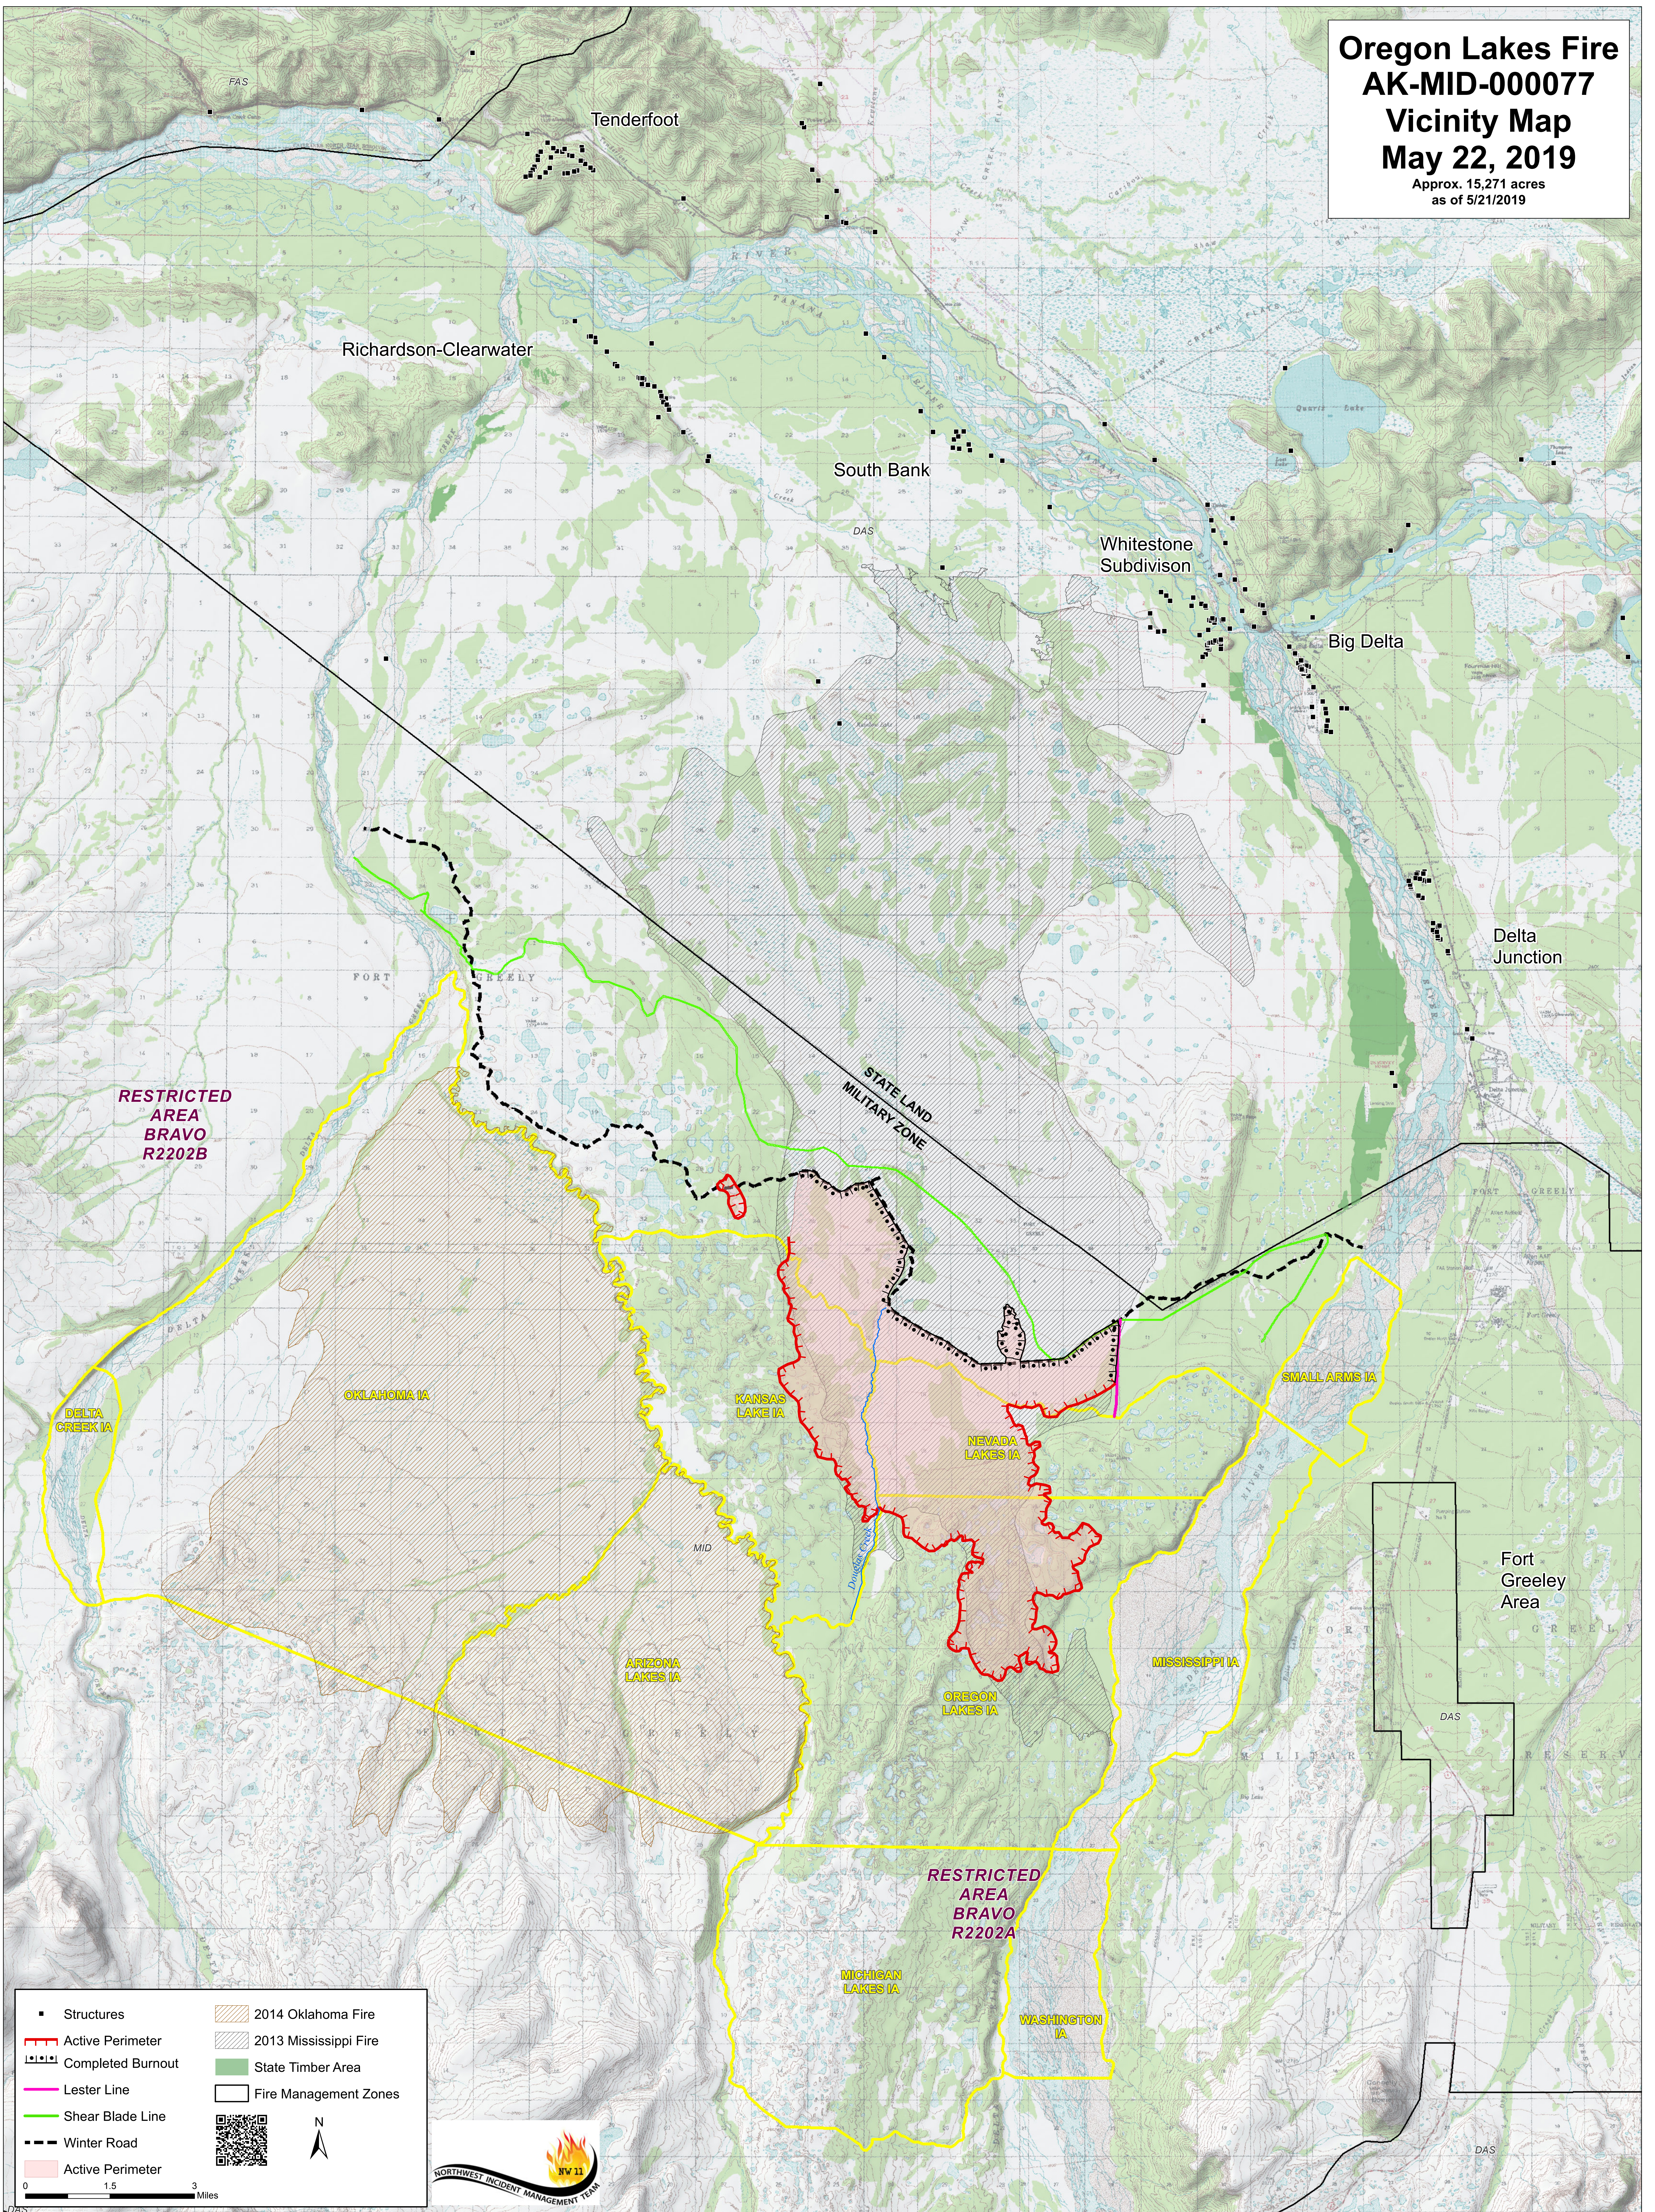

Oregon Lakes Fire
AK-MID-000077
Vicinity Map
May 22, 2019
 Approx. 15,271 acres
 as of 5/21/2019

■ Structures	▨ 2014 Oklahoma Fire
▬ Active Perimeter	▨ 2013 Mississippi Fire
▬ Completed Burnout	▨ State Timber Area
▬ Lester Line	▨ Fire Management Zones
▬ Shear Blade Line	QR Code
▬ Winter Road	N
▬ Active Perimeter	

0 1.5 3 Miles

NORTHWEST INCIDENT MANAGEMENT TEAM