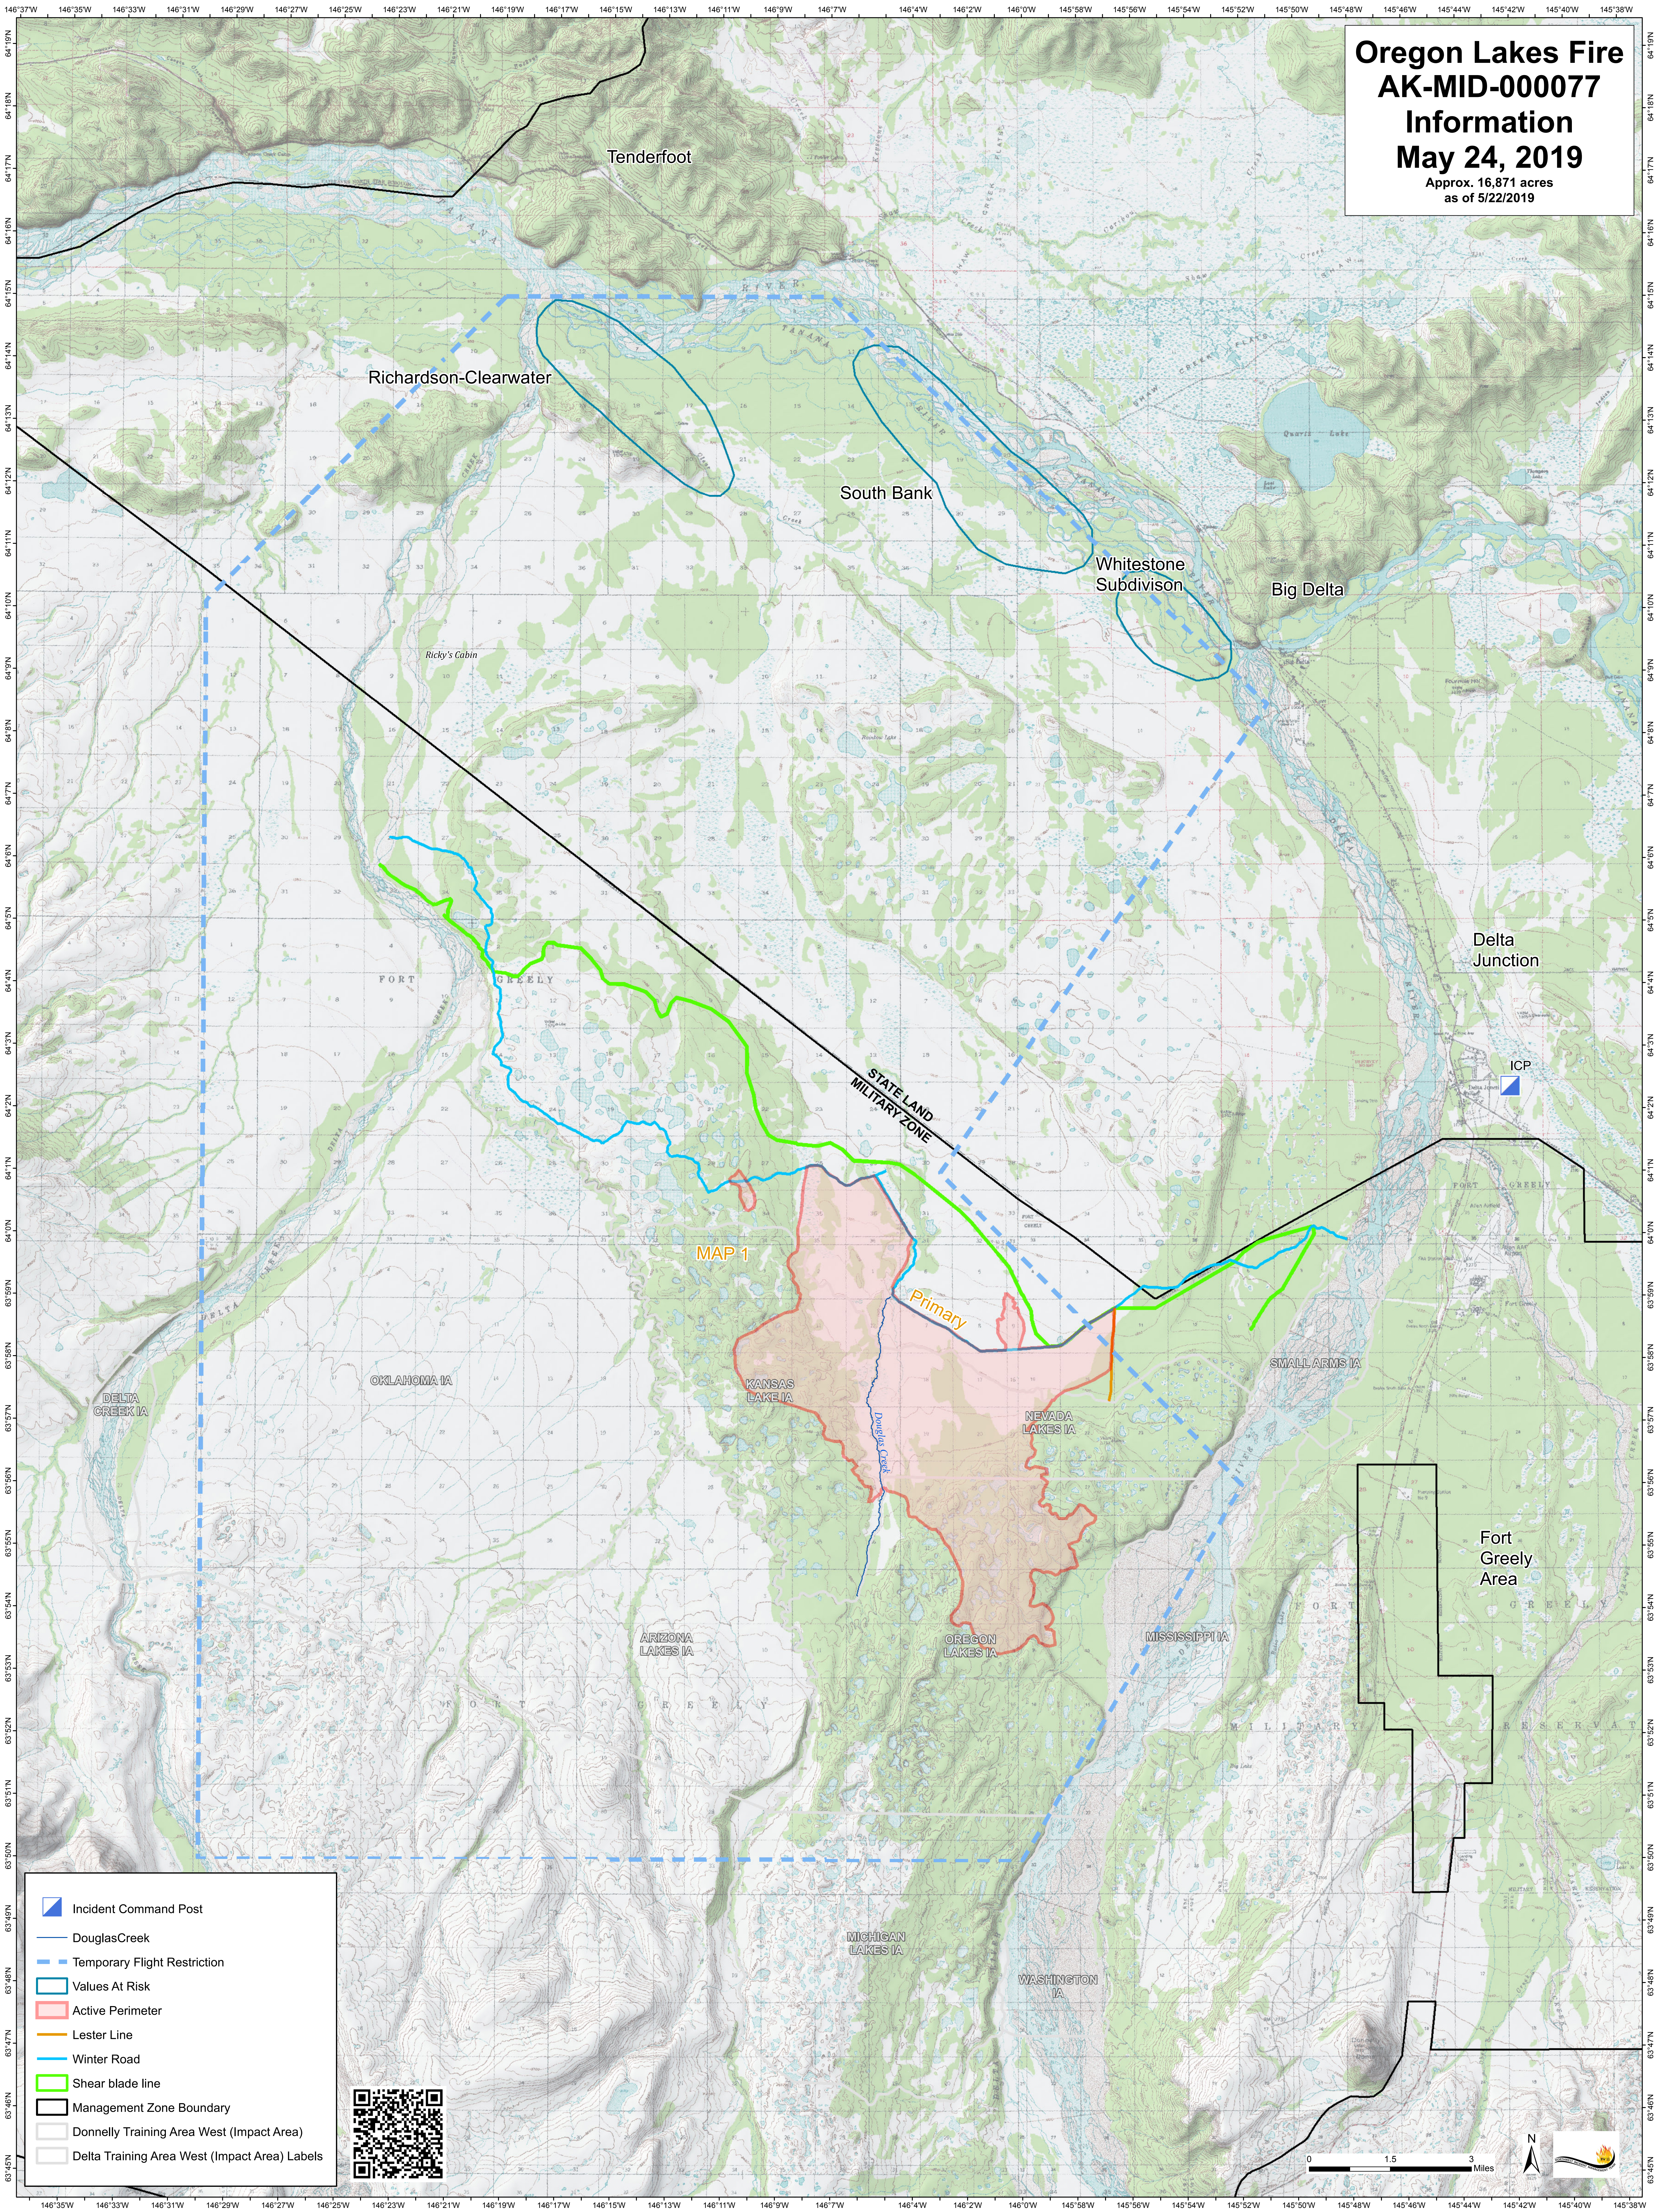

Oregon Lakes Fire
AK-MID-000077
Information
May 24, 2019
 Approx. 16,871 acres
 as of 5/22/2019

-  Incident Command Post
-  Douglas Creek
-  Temporary Flight Restriction
-  Values At Risk
-  Active Perimeter
-  Lester Line
-  Winter Road
-  Shear blade line
- Management Zone Boundary
- Donnelly Training Area West (Impact Area)
- Delta Training Area West (Impact Area) Labels